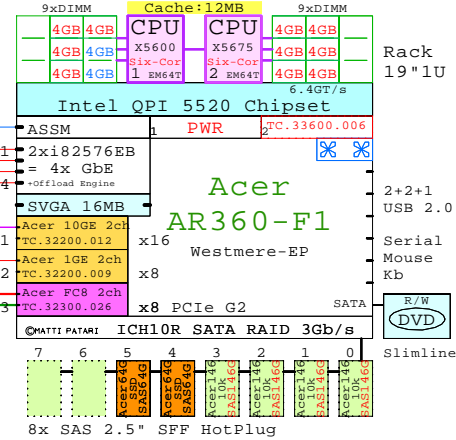

Acer AR360-F1
Xeon 5600

Internal Options:

- TC32500.039
CPU X5675 Six-Core EM64T
2nd Six-Core X5675
3070MHz 12MB
- TC33100.029
2GB DDR3-SDRAM
1x 2GB DIMM
- TC33100.031
4GB
- TC33100.042
8GB
- TC33600.006
2nd Power Supply
- TC32700.083
Acer146 10k SAS146G
146GB 10k SAS 2.5"
- TC32700.081
Acer300 10k SAS300G
300GB 10k SAS 2.5"
- TC32700.072
Acer450 10k SAS450G
450GB 10k SAS 2.5"
- TC32700.070
Acer600 10k SAS600G
600GB 10k SAS 2.5"
- TC33900.003
Acer32c 8sp SAS32c
32GB SSD SAS 2.5"
- TC33900.004
Acer64c 8sp SAS64c
64GB SSD SAS 2.5"

Two Sockets, 1U
Example Configuration
x86-64

Intel Xeon X5675 x86-64
3070MHz 2P-Six-C TK.R5100.076

2x 8Gb Fibre Channel to
external storage

Parts list for the 2P Six-Core Acer AR360-F1 system above

Part Number	Qty	Description
TKR5100.076	1	Acer AR360-F1 2P I 6C X5675-12MB 8GB 1U
1.1	1	TC32200.009 Acer 1GbE 2-port LAN Adapter Kit
1.2	1	TC32200.012 Acer 10GbE 2-port DA LAN Adapter Kit
1.3	1	TC32300.026 Acer Emulex FC 8Gb 2-ch PCIe HBA
1.4	1	TC32500.039 Acer Xeon 6C X5675-12MB 3.07GHz for AR38
1.5	4	TC32700.083 Acer 146GB SAS 10000r hot-plug disk 2.5"
1.6	10	TC33100.031 Acer 4GB Memory 1x4GB DDR3-1333Registere
1.7	1	TC33600.006 Acer AR360-F1 second power supply 700W
1.8	2	TC33900.004 Acer 64GB SATA SSD hot-plug disk 2.5"

- TC32200.009
Acer 1GbE 2ch TC.32200.009
1GbE 2ch LAN Adapter
- TC32200.012
Acer 10GbE 2ch TC.32200.012
10GbE 2ch LAN Adapter
- TC32300.034
Acer SAS 8ch TC.32300.034
SAS RAID 8-Port
- TC32300.024
Acer FC8 1ch TC.32300.024
FC 8Gb 1ch HBA
- TC32300.026
Acer FC8 2ch TC.32300.026
FC 8Gb 2ch HBA