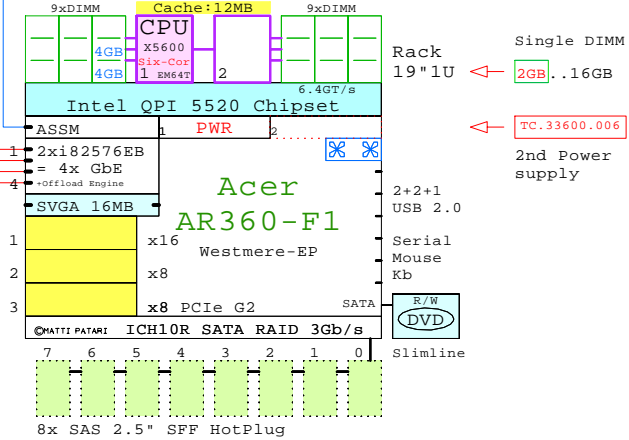

2x 8Gb Fibre Channel to
external storage

Parts list for the 2P Six-Core Acer AR360-F1 system above

Part Number	Qty	Description
TKR5100.076	1	Acer AR360-F1 2P I 6C X5675-12MB 8GB 1U
1.1	1	TC32200.009 Acer 1GbE 2-port LAN Adapter Kit
1.2	1	TC32200.012 Acer 10GbE 2-port DA LAN Adapter Kit
1.3	1	TC32300.026 Acer Emulex FC 8Gb 2-ch PCIe HBA
1.4	1	TC32500.039 Acer Xeon 6C X5675-12MB 3.07GHz for AR38
1.5	4	TC32700.083 Acer 146GB SAS 10000r hot-plug disk 2.5"
1.6	10	TC33100.031 Acer 4GB Memory 1x4GB DDR3-1333Registere
1.7	1	TC33600.006 Acer AR360-F1 second power supply 700W
1.8	2	TC33900.004 Acer 64GB SATA SSD hot-plug disk 2.5"

- TC32200.009
  Acer 1GbE 2ch TC.32200.009
  1GbE 2ch LAN Adapter
- TC32200.012
  Acer 10GbE 2ch TC.32200.012
  10GbE 2ch LAN Adapter
- TC32300.034
  Acer SAS 8ch TC.32300.034
  SAS RAID 8-Port
- TC32300.024
  Acer FC8 1ch TC.32300.024
  FC 8Gb 1ch HBA
- TC32300.026
  Acer FC8 2ch TC.32300.026
  FC 8Gb 2ch HBA

Acer AR360-F1 Intel Six-Core 5600 2P/1U

Westmere-EP
Six-Core
3070MHz
5600

Intel Xeon X5675 x86-64
3070MHz 2P-Six-C TK.R5100.076