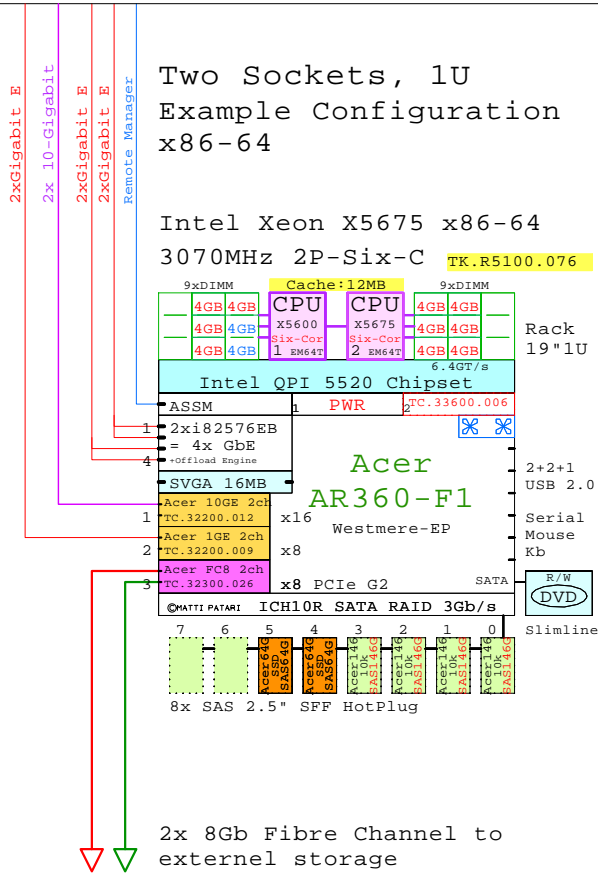

Acer AR360-F1
Xeon 5600

Internal Options:

- TC32500.039
CPU X5675 Six-Core EM64T
2nd Six-Core X5675
3070MHz 12MB
- TC33100.029
2GB DDR3-SDRAM
1x 2GB DIMM
- TC33100.031
4GB
- TC33100.042
8GB
- TC33600.006
2nd Power Supply
- TC32700.083
Acer146 10k SAS146G
146GB 10k SAS 2.5"
- TC32700.081
Acer300 10k SAS300G
300GB 10k SAS 2.5"
- TC32700.072
Acer450 10k SAS450G
450GB 10k SAS 2.5"
- TC32700.070
Acer600 10k SAS600G
600GB 10k SAS 2.5"
- TC33900.003
Acer32c 8sp SAS32c
32GB SSD SAS 2.5"
- TC33900.004
Acer64c 8sp SAS64c
64GB SSD SAS 2.5"

Two Sockets, 1U
Example Configuration
x86-64

Intel Xeon X5675 x86-64
3070MHz 2P-Six-C TK.R5100.076

2x 8Gb Fibre Channel to
external storage

Parts list for the 2P Six-Core Acer AR360-F1 system above

Part Number	Qty	Description
TKR5100.076	1	Acer AR360-F1 2P I 6C X5675-12MB 8GB 1U
1.1	1	TC32200.009 Acer 1GbE 2-port LAN Adapter Kit
1.2	1	TC32200.012 Acer 10GbE 2-port DA LAN Adapter Kit
1.3	1	TC32300.026 Acer Emulex FC 8Gb 2-ch PCIe HBA
1.4	1	TC32500.039 Acer Xeon 6C X5675-12MB 3.07GHz for AR38
1.5	4	TC32700.083 Acer 146GB SAS 10000r hot-plug disk 2.5"
1.6	10	TC33100.031 Acer 4GB Memory 1x4GB DDR3-1333Registere
1.7	1	TC33600.006 Acer AR360-F1 second power supply 700W
1.8	2	TC33900.004 Acer 64GB SATA SSD hot-plug disk 2.5"

- TC32200.009
Acer 1GbE 2ch TC.32200.009
1GbE 2ch LAN Adapter
- TC32200.012
Acer 10GbE 2ch TC.32200.012
10GbE 2ch LAN Adapter
- TC32300.034
Acer SAS 8ch TC.32300.034
SAS RAID 8-Port
- TC32300.024
Acer FC8 1ch TC.32300.024
FC 8Gb 1ch HBA
- TC32300.026
Acer FC8 2ch TC.32300.026
FC 8Gb 2ch HBA