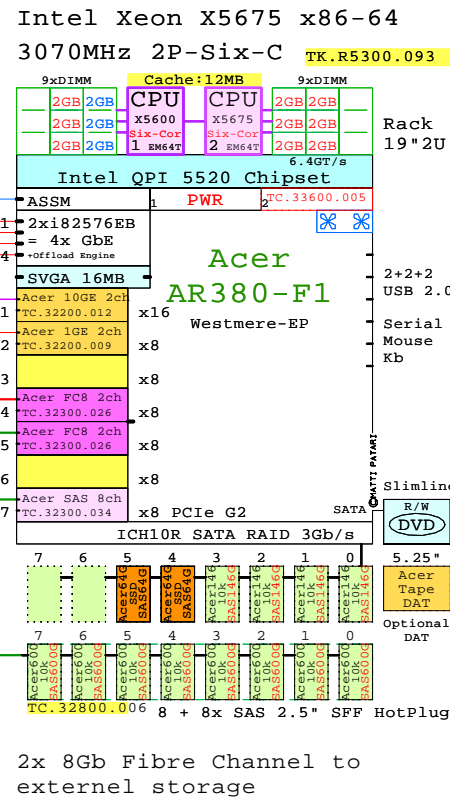

Acer AR380-F1
Xeon 5600

Internal Options:

- TC32500.039 CPU X5675 Six-Cor EM64T 2nd Six-Core X5675 3070MHz 12MB
- TC33100.029 2GB DDR3-SDRAM 1x 2GB DIMM
- TC33100.031 4GB
- TC33100.042 8GB
- TC33600.005 2nd Power Supply
- TC32700.083 Acer146 10k SAS146 146GB 10k SAS 2.5"
- TC32700.081 Acer300 10k SAS300 300GB 10k SAS 2.5"
- TC32700.072 Acer450 10k SAS450 450GB 10k SAS 2.5"
- TC32700.070 Acer600 10k SAS600 600GB 10k SAS 2.5"
- TC33900.003 Acer32c 8sp SAS32c 32GB SSD SAS 2.5"
- TC33900.004 Acer64c 8sp SAS64c 64GB SSD SAS 2.5"
- TC34000.026 Acer Tape DAT
- TC32200.009 Acer 1GbE 2ch TC.32200.009 1GbE 2ch LAN Adapter
- TC32200.012 Acer 10GbE 2ch TC.32200.012 10GbE 2ch LAN Adapter
- TC32300.034 Acer SAS 8ch TC.32300.034 SAS RAID 8-Port
- TC32300.024 Acer FC8 1ch TC.32300.024 FC 8Gb 1ch HBA
- TC32300.026 Acer FC8 2ch TC.32300.026 FC 8Gb 2ch HBA

Two Sockets, 2U
Example Configuration
x86-64

Parts list for the 2P Six-Core Acer AR380-F1 system above

Part Number	Qty	Description
TKR5300.093	1	Acer AR380-F1 2P I 6C X5675-12MB 6GB 2U
TC32200.009	1	Acer 1GbE 2-port LAN Adapter Kit
TC32200.012	1	Acer 10GbE 2-port DA LAN Adapter Kit
TC32300.026	2	Acer Emulex FC 8Gb 2-ch PCIe HBA
TC32300.034	1	Acer 8-port 6Gb/s SAS RAID Adapter Kit
TC32500.039	1	Acer Xeon 6C X5675-12MB 3.07GHz for AR38
TC32700.070	8	Acer 600GB SAS 10000r hot-plug disk 2.5"
TC32700.083	4	Acer 146GB SAS 10000r hot-plug disk 2.5"
TC32800.006	1	Acer AR380-F1 +8HDD Disk Cage Kit
TC33100.029	9	Acer 2GB Memory 1x2GB DDR3-1333Registere
TC33600.005	1	Acer AR380-F1 second power supply 720W
TC33900.004	2	Acer 64GB SATA SSD hot-plug disk 2.5"
TC34000.026	1	Acer DAT72 36/72GB Tape Drive USB