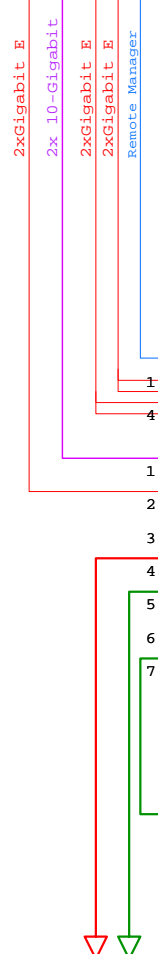

Acer AR380-F1
Xeon 5600

Internal Options:

- TC32500.039 CPU X5675 Six-Cor EM64T 2nd Six-Core X5675 3070MHz 12MB
- TC33100.029 2GB DDR3-SDRAM 1x 2GB DIMM
- TC33100.031 4GB
- TC33100.042 8GB
- TC33600.005 2nd Power Supply
- TC32700.083 Acer146 10k SAS146 146GB 10k SAS 2.5"
- TC32700.081 Acer300 10k SAS300 300GB 10k SAS 2.5"
- TC32700.072 Acer450 10k SAS450 450GB 10k SAS 2.5"
- TC32700.070 Acer600 10k SAS600 600GB 10k SAS 2.5"
- TC33900.003 Acer32c 8sp SAS32c 32GB SSD SAS 2.5"
- TC33900.004 Acer64c 8sp SAS64c 64GB SSD SAS 2.5"
- TC34000.026 Acer Tape DAT
- TC32200.009 Acer 1GbE 2ch TC.32200.009 1GbE 2ch LAN Adapter
- TC32200.012 Acer 10GbE 2ch TC.32200.012 10GbE 2ch LAN Adapter
- TC32300.034 Acer SAS 8ch TC.32300.034 SAS RAID 8-Port
- TC32300.024 Acer FC8 1ch TC.32300.024 FC 8Gb 1ch HBA
- TC32300.026 Acer FC8 2ch TC.32300.026 FC 8Gb 2ch HBA

Two Sockets, 2U
Example Configuration
x86-64

Parts list for the 2P Six-Core Acer AR380-F1 system above

Part Number	Qty	Description
TKR5300.093	1	Acer AR380-F1 2P I 6C X5675-12MB 6GB 2U
TC32200.009	1	Acer 1GbE 2-port LAN Adapter Kit
TC32200.012	1	Acer 10GbE 2-port DA LAN Adapter Kit
TC32300.026	2	Acer Emulex FC 8Gb 2-ch PCIe HBA
TC32300.034	1	Acer 8-port 6Gb/s SAS RAID Adapter Kit
TC32500.039	1	Acer Xeon 6C X5675-12MB 3.07GHz for AR38
TC32700.070	8	Acer 600GB SAS 10000r hot-plug disk 2.5"
TC32700.083	4	Acer 146GB SAS 10000r hot-plug disk 2.5"
TC32800.006	1	Acer AR380-F1 +8HDD Disk Cage Kit
TC33100.029	9	Acer 2GB Memory 1x2GB DDR3-1333Registere
TC33600.005	1	Acer AR380-F1 second power supply 720W
TC33900.004	2	Acer 64GB SATA SSD hot-plug disk 2.5"
TC34000.026	1	Acer DAT72 36/72GB Tape Drive USB

Acer AR380-F1 Intel Six-Core 5600 2P/2U

Westmere-EP
Six-Core
3070MHz
5600

Link to this document: <http://www.goldeneggs.fi/documents/GE-ACER-AR380F1-A.pdf>

Acer AR380-F1
x86-64
MS Windows Server 2003 and 2008 R2
LINUX: Red Hat, SuSE
VMware Virtualization Software
Hyper-V