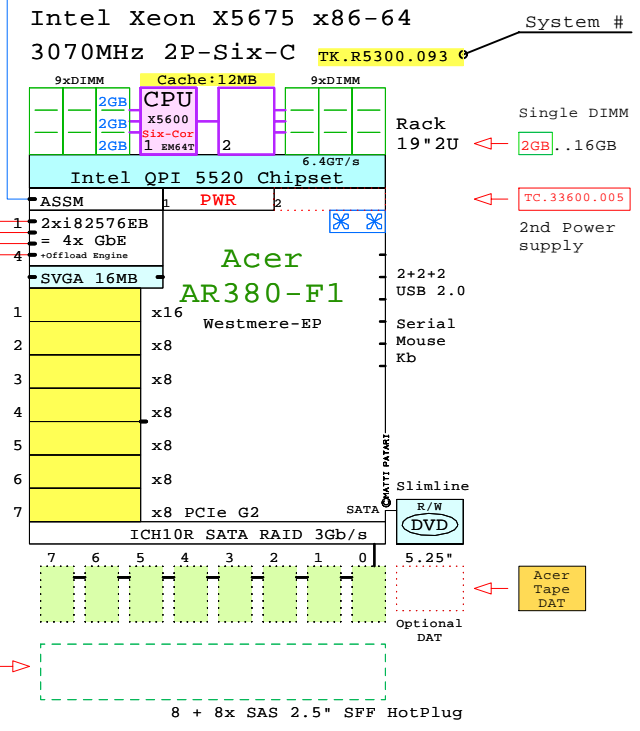

Link to this document: <http://www.goldeneggs.fi/documents/GE-ACER-AR380F1-A.pdf>

Acer AR380-F1
x86-64
MS Windows Server 2003 and 2008 R2
LINUX: Red Hat, SuSE
VMware Virtualization Software
Hyper-V

Tip for detail printing:
- Zoom in area of interest
- Print, Print Current View

GoldenEggs Home:
<http://www.goldeneggs.fi>

© 2011 Matti Patari, All rights reserved.

GOLDEN EGGS Visuals™ Helsinki	09-Apr-2011	GE-ACER-AR380F1-A
		Matti.Patari@Kolumbus.Fi

Acer AR380-F1 2P/2U X5675 3070MHz
GOLDEN EGGS Visuals, Helsinki