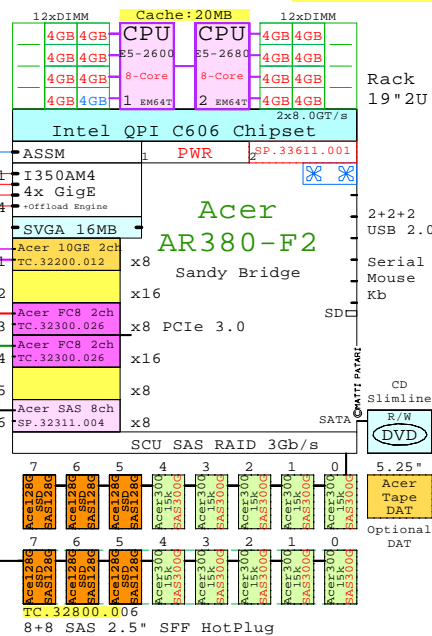

Acer AR380 F2
Xeon E5-2680

Internal Options:

-  CPU SP32511.002
E5-2680 2nd Eight-Core
8-Core E5-2680 20MB
2700MHz 130W
-  4GB TC33100.031
DDR3-1333
1x DIMMs each
-  8GB TC33100.042
-  16G SP33111.001
-  32G SP33111.abc
-  SP33611.001
2nd Power 920W
-  TC32700.105
Acer 300 15k SAS300
300GB 15k SAS 2.5"
-  SP32711.005
Acer 450 10k SAS450
450GB 10k SAS 2.5"
-  SP32711.004
Acer 600 10k SAS600
600GB 10k SAS 2.5"
-  SP33911.001
Acer 128G 8sp SAS128
128GB SSD SAS 2.5"

-  TC34000.026
Acer Tape DAT
DAT 72 HH Tape

-  SP32311.004
Acer SAS 8ch SP.32311.004
8-port SAS Raid

-  TC32200.011
Acer 1GbE 1ch TC.32200.011
1GbE HBA 1ch

-  TC32200.012
Acer 10GbE 2ch TC.32200.012
10GbE HBA 2ch

-  TC32300.026
Acer FC8 2ch TC.32300.026
FC 8Gb HBA 2ch

Tip for detail printing:
- Zoom in area of interest
- Print, Print Current View

Example Configuration
x86-64

Intel Xeon E5-2680 x86-64
2700MHz 2P 8-Core SR.R8511.00M

2x 8Gb Fibre Channel to external storage

Parts list for the 2P Eight-Core Acer AR380 F2

Part Number	Qty	Description
SP32311.004	1	Acer 8-port 6Gb/s SAS RAID Adapter Kit
SP32511.002	1	Acer Xeon E5-2680 8-Core 2.7GHz 20MB Pro
SP33611.001	1	Acer AR380-F2 second power supply 920W
SP33911.001	6	Acer 128GB SATA SSD hot-plug disk 2.5"
SRR8511.00M	1	Acer AR380-F2 2P 8C E5-2680-20MB 4GB 2U
TC32200.012	1	Acer 10GbE 2-port DA LAN Adapter Kit
TC32300.026	2	Acer Emulex FC 8Gb 2-ch PCIe HBA
TC32700.105	10	Acer 300GB SAS 15000r hot-plug disk 2.5"
TC32800.006	1	Acer AR380-F1 +8HDD Disk Cage Kit
TC33100.031	15	Acer 4GB Memory 1x4GB DDR3-1333Registered
TC34000.026	1	Acer DAT72 36/72GB Tape Drive USB