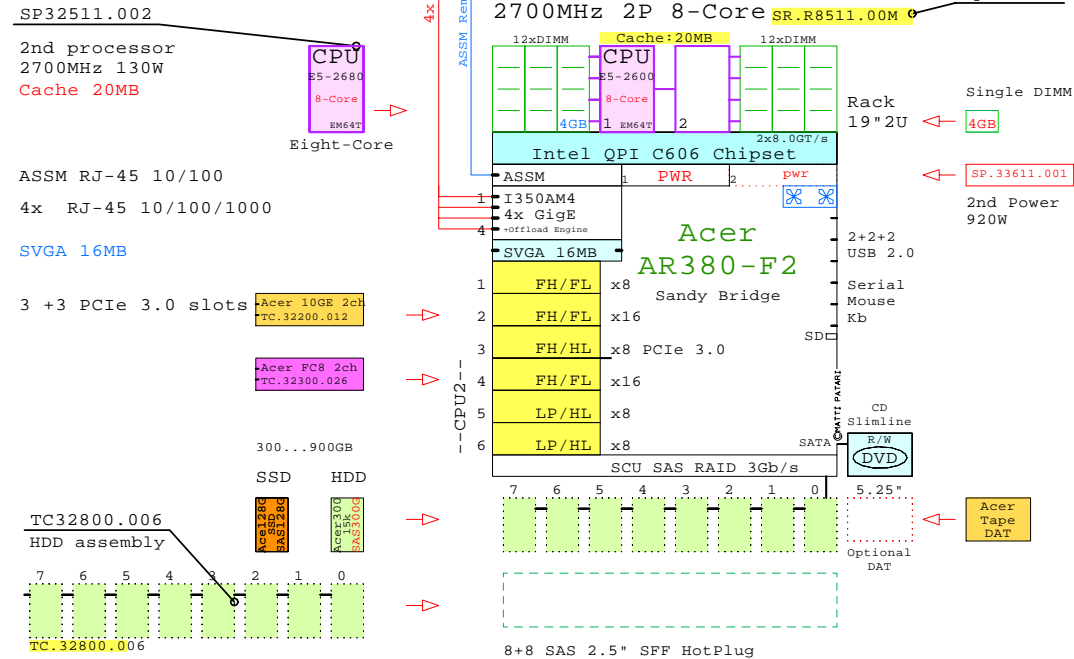

Acer AR380 F2 Intel E5-2680 2P/2U

Sandy Bridge
2700MHz Eight-Core

Max Memory
24x 32GB=
768GB

Intel Xeon E5-2680 x86-64
2700MHz 2P 8-Core SR.R8511.00M System #

GE-link to this document: <http://www.goldeneggs.fi/documents/GE-ACER-AR380F2-A.pdf>

MS Windows Server 2008
LINUX: Red Hat, SuSE
VMware Virtualization Software

Golden Eggs Home:
<http://www.goldeneggs.fi>

© 2012 Matti Patari, All rights reserved.

GOLDEN EGGS Visuals™ Helsinki	17-Apr-2012	GE-ACER-AR380F2-A Matti.Patari@Kolumbus.fi

Acer AR380 F2 2P/2U E5-2680 2.7GH
GOLDEN EGGS Visuals, Helsinki