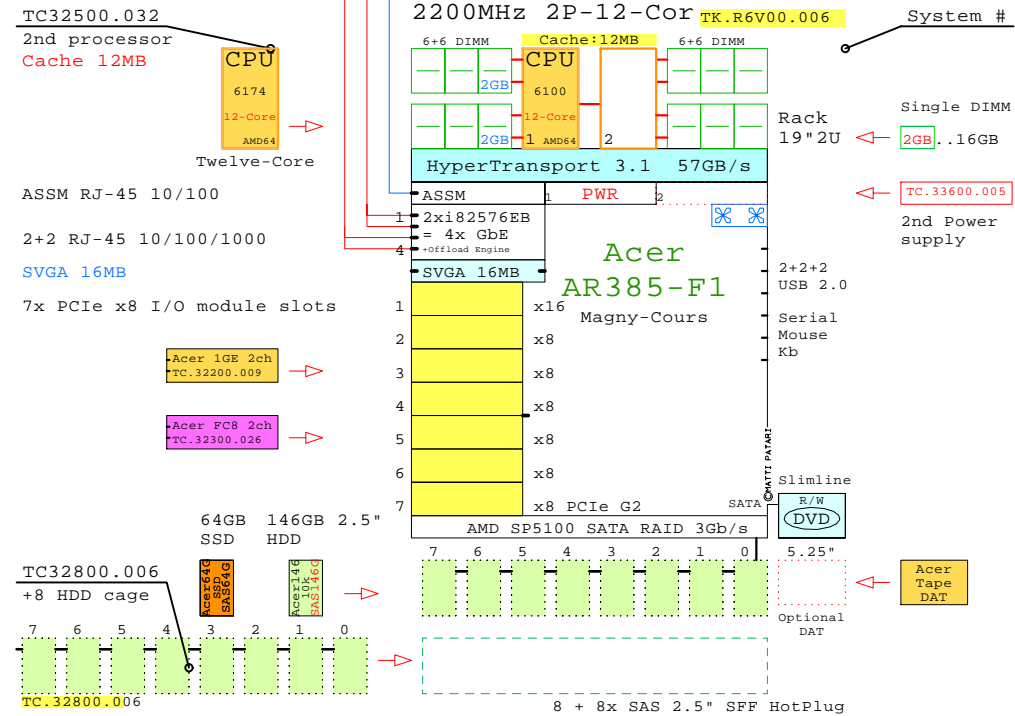

Link to this document: <http://www.goldeneggs.fi/documents/GE-ACER-AR385F1-A.pdf>

MS Windows Server 2003 and 2008 R2
LINUX: Red Hat, SuSE
VMware Virtualization Software
Hyper-V

Tip for detail printing:
- Zoom in area of interest
- Print, Print Current View

GoldenEggs Home:

<http://www.goldeneggs.fi>

© 2011 Matti Patari, All rights reserved.

GOLDEN EGGS Visuals™ Helsinki	09-Apr-2011	GE-ACER-AR385F1-A
		Matti.Patari@Kolumbus.Fi

Acer AR385-F1 2P/2U 6174 2200MHz
GOLDEN EGGS Visuals, Helsinki