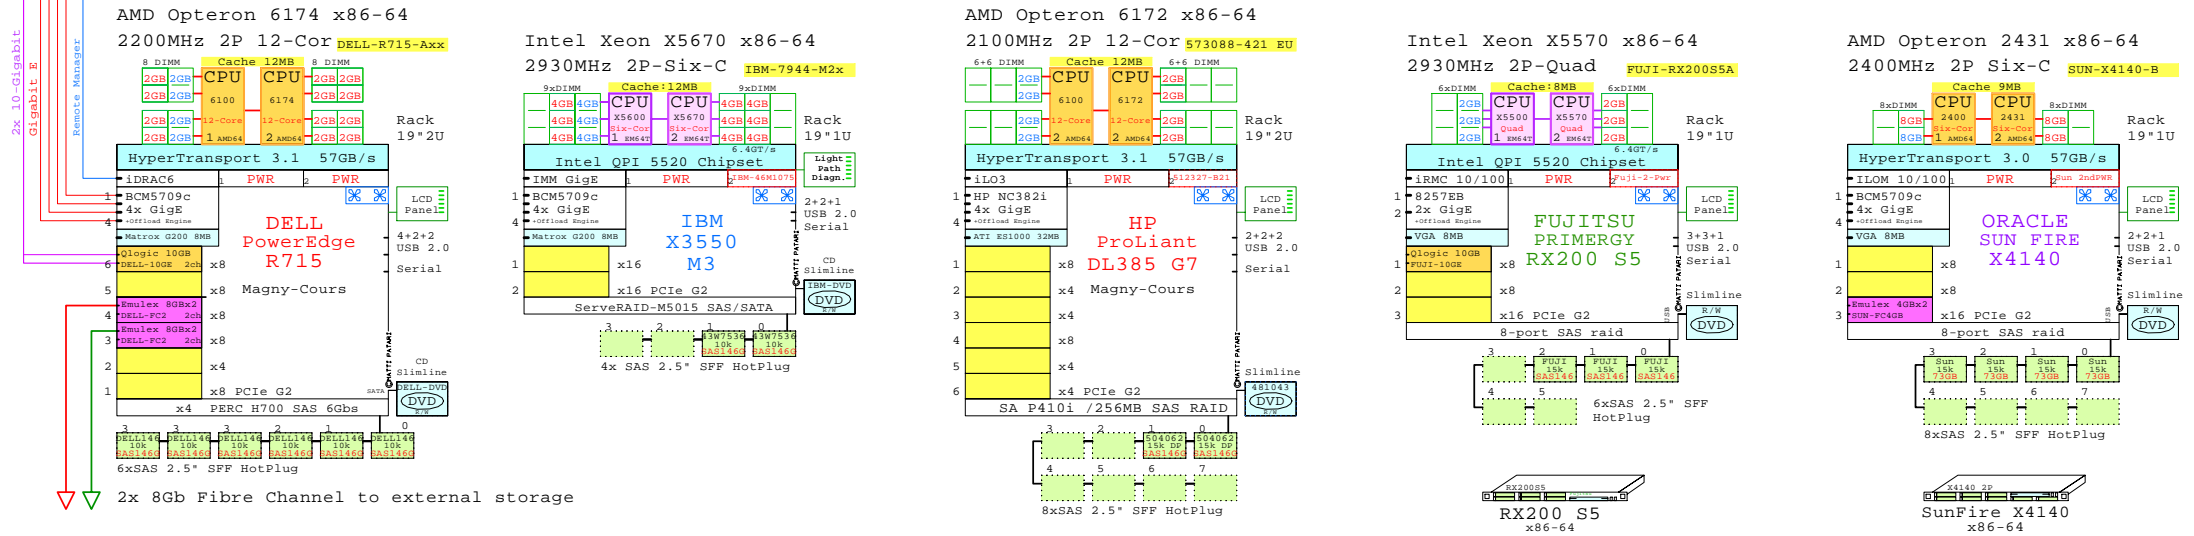

Welcome to Golden Eggs Visual Configurations

<http://www.goldeneggs.fi>

This picture is a comparison chart for: DELL, IBM, HP, FUJITSU and SUN 2-socket x86-64 servers.
A picture is worth of one thousand words. It talks all Global languages.

Golden Eggs history:

It all started late 80's when I was a local Sales technical support at Digital Equipment Corporation Helsinki office. I did have numerous configuration diagrams in my personal paper notebook. This booklet was my daily hand tool to quickly sort out complicated HW configuration. This booklet was photo copied numerous times for our Sales personal, Partners and End-Customers. Then came splendid VAXstations and AutoCAD software available. I pushed the picture arsenal through the screen and the material was distributed in PostScript files in DECnet. The work was available in printable files in all DEC locations. When Internet was invented, Golden Eggs found its delivery to all Customers who needed simple, technical guide books.

Old Golden Eggs outlets are still available at:

1. ➔ <http://h18000.www1.hp.com/info/GECPQA/> DEC/Compaq: VAX, Alpha, Storage and ProLiant servers
   - ➔ <http://www.openvms.org/pages.php?page=GoldenEggs> OpenVMS.org: Alpha, Storage, ProLiant and Integrity servers
2. This is the present x86 server Golden Eggs Hatchery.
3. ➔ <http://www.goldeneggs.fi>

Why ?? Golden Eggs ??

I think that a good service must have a good name. These pictures are real Golden Pieces for system builders.

I wish you nice reading and good x86 system planning sessions.
Matti.Patari@Kolumbus.Fi Helsinki, Finland

Your comments, improvements, etc are always welcome.

© 2010 Matti Patari, All rights reserved.

GOLDEN EGGS Visuals™ Helsinki	03-Jul-2010	GE-Welcomel Matti.Patari@Kolumbus.Fi

Welcome to Visual Configurations
GOLDEN EGGS Visuals, Helsinki