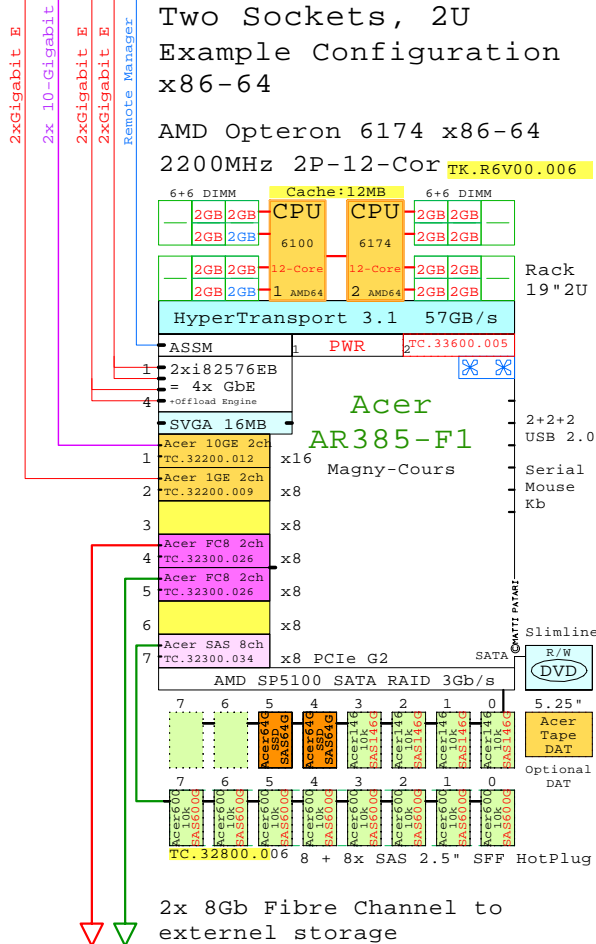

Acer AR385-F1
AMD Opteron

Internal Options:

- CPU** TC32500.032
6174
12-Core
AMD64
2nd 12-Core X5675
3070MHz 12MB
- 2GB** TC33100.029
DDR3-SDRAM
1x 2GB DIMM
- 4GB** TC33100.031
- 8GB** TC33100.042
- TC.33600.005**
2nd Power Supply
- Acer146** TC32700.083
10k SAS146g
146GB 10k SAS 2.5"
- Acer300** TC32700.081
10k SAS300g
300GB 10k SAS 2.5"
- Acer450** TC32700.072
10k SAS450g
450GB 10k SAS 2.5"
- Acer600** TC32700.070
10k SAS600g
600GB 10k SAS 2.5"
- Acer32c** TC33900.003
SSD SAS32c
32GB SSD SAS 2.5"
- Acer64c** TC33900.004
SSD SAS64c
64GB SSD SAS 2.5"
- Acer** TC34000.026
Tape DAT
- Acer 1GE 2ch** TC.32200.009
1GbE 2ch LAN Adapter
- Acer 10GE 2ch** TC.32200.012
10GbE 2ch LAN Adapter
- Acer SAS 8ch** TC.32300.034
SAS RAID 8-Port
- Acer FC 8ch** TC.32300.024
FC 8Gb 1ch HBA
- Acer FC 8ch** TC.32300.026
FC 8Gb 2ch HBA

Parts list for the 2P 12-Core Acer AR385-F1 system above

Part Number	Qty	Description
TKR6V00.006	1	Acer AR385-F1 2P O 12C 6174-12MB 4GB AMD
TC32200.009	1	Acer 1GbE 2-port LAN Adapter Kit
TC32200.012	1	Acer 10GbE 2-port DA LAN Adapter Kit
TC32300.026	2	Acer Emulex FC 8Gb 2-ch PCIe HBA
TC32300.034	1	Acer 8-port 6Gb/s SAS RAID Adapter Kit
TC32500.032	1	Acer Opteron 12C 6174-12MB 2200MHz 385F1
TC32700.070	8	Acer 600GB SAS 10000r hot-plug disk 2.5"
TC32700.083	4	Acer 146GB SAS 10000r hot-plug disk 2.5"
TC32800.006	1	Acer AR380-F1 +8HDD Disk Cage Kit
TC33100.029	14	Acer 2GB Memory 1x2GB DDR3-1333Registere
TC33600.005	1	Acer AR380-F1 second power supply 720W
TC33900.004	2	Acer 64GB SATA SSD hot-plug disk 2.5"
TC34000.026	1	Acer DAT72 36/72GB Tape Drive USB