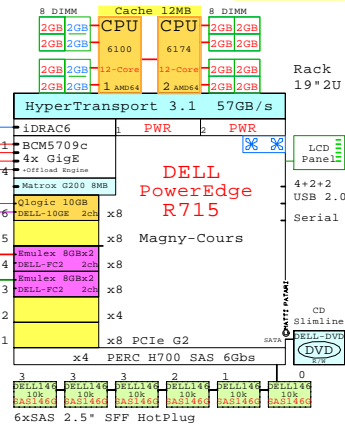

Welcome to GoldenEggs x86 Visual Configurations

<http://www.goldeneggs.fi>

A picture is worth of one thousand words.
It talks all Global languages.

x86-64 servers: **Dell** **IBM** **HP** **Fujitsu** **SUN** **Acer** **Lenovo** and **Cisco**

AMD Opteron 6174 x86-64

2200MHz 2P 12-Cor **DELL-R715-Axx**