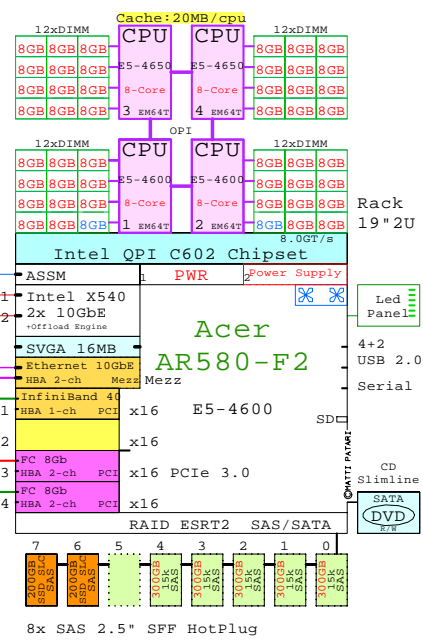

Acer AR580-F2
Xeon E5-4650

Internal Options:

- CPU** INT-E5-4650
E5-4650
8-Core
EM64T
3,4 Eight-Core
E5-4650 20MB
2700MHz 130W
- MEM-8GB**
DDR3-1333
1x DIMMs each
- MEM-16GB**
- MEM-32GB**
- POWER-2**
2nd Power 1600W
- HDD-300GB**
300GB 15k SAS
- HDD-600GB**
600GB 10k SAS
- HDD-900GB**
900GB 10k SAS
- SSD-200GB**
200GB SSD SAS 2.5"
- DVD-SATA**
SATA CD-RW/DVD
- PCI-RAID**
SAS RAID PCIe
- PCI-1GbE**
Ethernet 2ch
- MEZ-10GbE**
Ethernet 2x 10GbE Mezzanine
- PCI-FC8**
FibreChannel 8Gb 2-ch
- PCI-INF40**
InfiniBand 1-ch 40Gbs

Example Configuration
x86-64

Intel Xeon E5-4650 x86-64
2700MHz 4P 8-Core **ACER AR580-F2A**

2x 8Gb Fibre Channel External

E5-4600
2700MHz Eight-Core

Max Memory
48x 32GB=
1.5TB

Intel Xeon E5-4650 x86-64
2700MHz 4P 8-Core **ACER AR580-F2A**

System #

ASSM RJ-45 10/100
2x RJ-45 10GbE
SVGA16MB
10GbE Adapter, Mezzanine
4x PCIe 3.0 slots

Ethernet 10GbE
HBA 2-ch Mezz

FC 16Gb
HBA 2-ch PCI

SSD HDD
200...900GB

Single DIMM

Power Supply
2nd Power 1600W

SATA DVD RW

GE-link to this document: <http://www.goldeneggs.fi/documents/GE-ACER-AR580F2-A.pdf>

Parts list for the 4P Eight-Core 384GB Acer AR580-F2

Part Number	Qty	Description
ACE-AR580F2	1	Acer AR580-F2 4P 8-C E5-4650-20MB 16GB 2
DVD-SATA	1	DVD SATA Slimline
HDD-300GB	5	Disk HDD 300GB 2.5" SAS 15k hot-plug
INT-E5-4650	2	Intel Xeon E5-4650 8-Core 2.7GHz 20MB Pr
MEM-8GB	46	Memory 1x 8GB DIMM
MEZ-10GbE	1	Ethernet 2x 10GbE Mezzanine
PCI-FC8	2	Fibre Channel 8Gb 2-ch PCI HBA
PCI-INF40	1	InfiniBand 1x 40Gb PCI HBA
POWER-2	1	Additional power supply hot-plug
SSD-200GB	2	Disk SSD 200GB 2.5" SAS SLC hot-plug