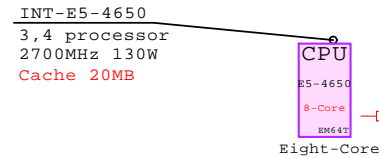

ASSM RJ-45 10/100
2x RJ-45 10GbE
SVGA16MB
10GbE Adapter, Mezzanine
4x PCIe 3.0 slots

Ethernet 10GbE
HBA 2-ch Mezz

FC 16Gb
HBA 2-ch PCI

SSD HDD
200...900GB