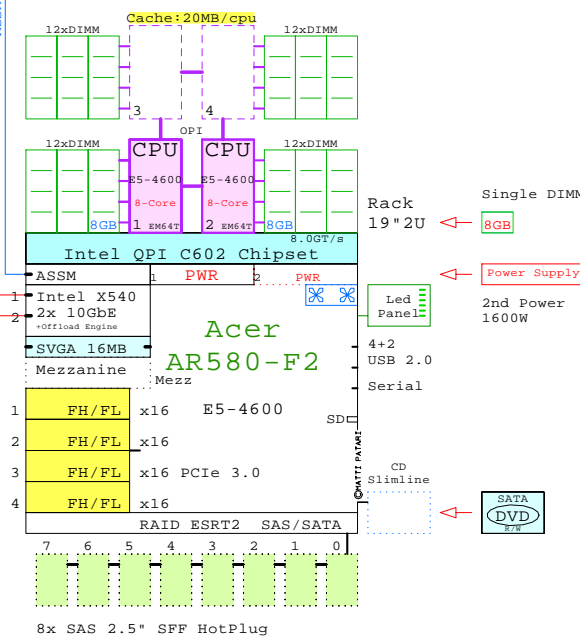

System #

ASSM RJ-45 10/100
2x RJ-45 10GbE
SVGA16MB
10GbE Adapter, Mezzanine
4x PCIe 3.0 slots

Ethernet 10GbE
HBA 2-ch Mezz

FC 16Gb
HBA 2-ch PCI

SSD HDD
200...900GB

Single DIMM

Power Supply
2nd Power 1600W

SATA DVD RW

GE-link to this document: <http://www.goldeneggs.fi/documents/GE-ACER-AR580F2-A.pdf>

Parts list for the 4P Eight-Core 384GB Acer AR580-F2

Part Number	Qty	Description
ACE-AR580F2	1	Acer AR580-F2 4P 8-C E5-4650-20MB 16GB 2
DVD-SATA	1	DVD SATA Slimline
HDD-300GB	5	Disk HDD 300GB 2.5" SAS 15k hot-plug
INT-E5-4650	2	Intel Xeon E5-4650 8-Core 2.7GHz 20MB Pr
MEM-8GB	46	Memory 1x 8GB DIMM
MEZ-10GbE	1	Ethernet 2x 10GbE Mezzanine
PCI-FC8	2	Fibre Channel 8Gb 2-ch PCI HBA
PCI-INF40	1	InfiniBand 1x 40Gb PCI HBA
POWER-2	1	Additional power supply hot-plug
SSD-200GB	2	Disk SSD 200GB 2.5" SAS SLC hot-plug