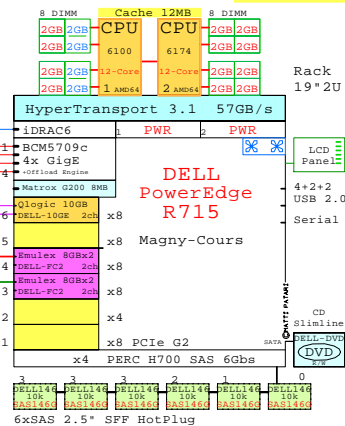

Welcome to Golden Eggs Visual Configurations

<http://www.goldeneggs.fi>

This picture is a comparison chart for: DELL, IBM, HP, FUJITSU and SUN 2-socket x86-64 servers.
A picture is worth of one thousand words. It talks all Global languages.

AMD Optreron 6174 x86-64

2200MHz 2P 12-Cor DELL-R715-Axx

2x 8Gb Fibre Channel to external storage

Intel Xeon X5670 x86-64

2930MHz 2P-Six-C IBM-7944-M2x