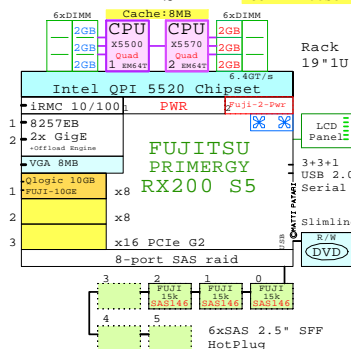

Intel Xeon X5570 x86-64

2930MHz 2P-Quad FUJITSU-RX200S5A