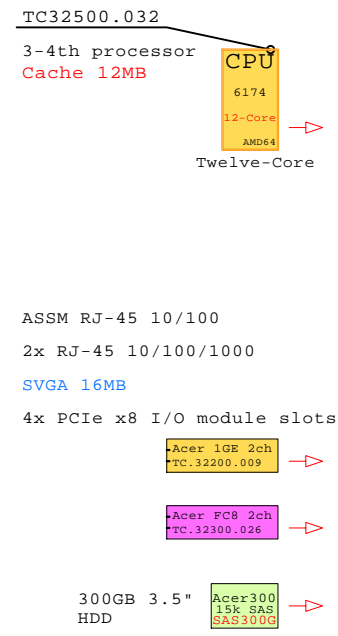

Link to this document: <http://www.goldeneggs.fi/documents/GE-ACER-AR585F1-A.pdf>

MS Windows Server 2003 and 2008 R2
LINUX: Red Hat, SuSE
VMware Virtualization Software
Hyper-V

Tip for detail printing:
- Zoom in area of interest
- Print, Print Current View

GoldenEggs Home:
<http://www.goldeneggs.fi>

© 2011 Matti Patari, All rights reserved.

GOLDEN EGGS Visuals™ Helsinki	09-Apr-2011	GE-ACER-AR585F1-A Matti.Patari@Kolumbus.Fi

Acer AR585-F1 4P/2U 6174 2200MHz
GOLDEN EGGS Visuals, Helsinki