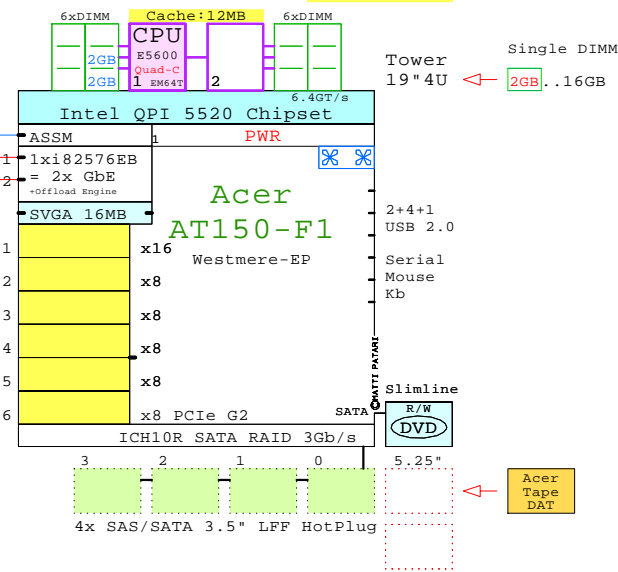

Parts list for the 2P Quad-Core Acer AT150-F1 system above

Part Number	Qty	Description
1	TTR6L00.073	1 Acer AT150-F1 2P I QC E5620-12MB 4GB 4U
1.1	TC32200.009	1 Acer 1GbE 2-port LAN Adapter Kit
1.2	TC32200.012	1 Acer 10GbE 2-port DA LAN Adapter Kit
1.3	TC32300.026	2 Acer Emulex FC 8Gb 2-ch PCIe HBA
1.4	TC32500.024	1 Acer Xeon QC E5620-12MB 2.40GHz for AT15
1.5	TC32700.064	4 Acer 1TB SATA 7.2k 3.5" LFF HotPlug
1.6	TC34000.026	1 Acer DAT72 36/72GB Tape Drive USB

TC32500.024

2nd processor
Cache 12MB
CPU E5620 Quad-C 2400MHz 12MB

ASSM RJ-45 10/100
2x RJ-45 10/100/1000
SVGA 16MB
6x PCIe x8 I/O module slots

- Acer 1GE 2ch TC.32200.009
- Acer FC8 2ch TC.32300.026
- Acer500 7.2k SATA500 500GB 3.5" HDD

Link to this document: <http://www.goldeneggs.fi/documents/GE-ACER-AT150F1-A.pdf>

Westmere-EP
Quad-Core
2400MHz
5600

Intel Xeon E5620 x86-64
2400MHz 2P-Quad-C TT.R6L00.073