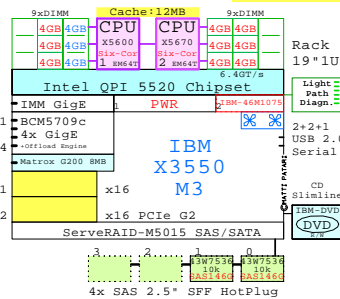

2xGigabit E
2x 10-Gigabit
2xGigabit E
Remote Manager

Two Sockets, 4U
Example Configuration
x86-64

Parts list for the 2P Six-Core Acer AT350-F1 system above

| Part Number | Qty | Description |
|-------------|-----|--|
| TTR5900.086 | 1 | Acer AT350-F1 2P I 6C X5675-12MB 8GB 4U |
| TC32200.009 | 1 | Acer 1GbE 2-port LAN Adapter Kit |
| TC32200.012 | 1 | Acer 10GbE 2-port DA LAN Adapter Kit |
| TC32300.026 | 2 | Acer Emulex FC 8Gb 2-ch PCIe HBA |
| TC32300.034 | 1 | Acer 8-port 6Gb/s SAS RAID Adapter Kit |
| TC32500.039 | 1 | Acer Xeon 6C X5675-12MB 3.07GHz for AR38 |
| TC32700.070 | 8 | Acer 600GB SAS 10000r hot-plug disk 2.5" |
| TC32700.083 | 4 | Acer 146GB SAS 10000r hot-plug disk 2.5" |
| TC32800.006 | 1 | Acer AR380-F1 +8HDD Disk Cage Kit |
| TC33100.031 | 10 | Acer 4GB Memory 1x4GB DDR3-1333Registere |
| TC33600.005 | 1 | Acer AR380-F1 second power supply 720W |
| TC33900.004 | 2 | Acer 64GB SATA SSD hot-plug disk 2.5" |
| TC34000.026 | 1 | Acer DAT72 36/72GB Tape Drive USB |

AMD Optreron 6174 x86-64

2200MHz 2P 12-Cor **DELL-R715-Axx**

2x 8Gb Fibre Channel to external storage

Intel Xeon X5670 x86-64

2930MHz 2P-Six-C **IBM-7944-M2x**

AMD Optreron 6172 x86-64

2100MHz 2P 12-Cor **573088-421 EU**