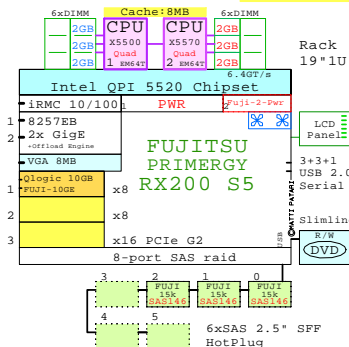

Intel Xeon X5570 x86-64

2930MHz 2P-Quad **FUJITSU-RX200S5A**