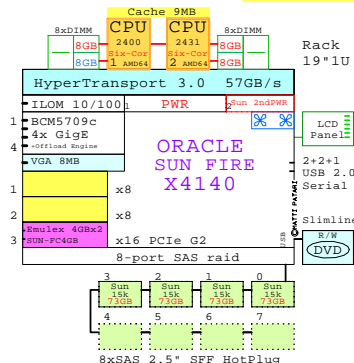

AMD Optreron 2431 x86-64

2400MHz 2P Six-C **SUN-X4140-B**