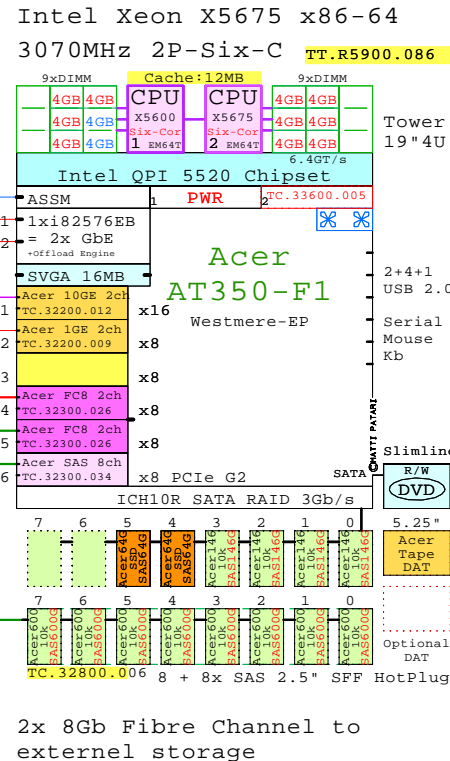

Acer AT350-F1
Xeon 5600

Internal Options:

-  CPU X5675 Six-Cor EM64T
-  2GB DDR3-SDRAM 1x 2GB DIMM
-  4GB DDR3-SDRAM 1x 4GB DIMM
-  8GB DDR3-SDRAM 1x 8GB DIMM
-  2nd Power Supply
-  146GB 10k SAS 2.5"
-  300GB 10k SAS 2.5"
-  450GB 10k SAS 2.5"
-  600GB 10k SAS 2.5"
-  32GB SSD SAS 2.5"
-  64GB SSD SAS 2.5"
-  Acer Tape DAT
-  1GbE 2ch LAN Adapter
-  10GbE 2ch LAN Adapter
-  SAS RAID 8-Port
-  FC 8Gb 1ch HBA
-  FC 8Gb 2ch HBA

2xGigabit E
2x 10-Gigabit
2xGigabit E
Remote Manager

Two Sockets, 4U
Example Configuration
x86-64

Parts list for the 2P Six-Core Acer AT350-F1 system above

| Part Number | Qty | Description |
|-------------|-----|--|
| TTR5900.086 | 1 | Acer AT350-F1 2P I 6C X5675-12MB 8GB 4U |
| TC32200.009 | 1 | Acer 1GbE 2-port LAN Adapter Kit |
| TC32200.012 | 1 | Acer 10GbE 2-port DA LAN Adapter Kit |
| TC32300.026 | 2 | Acer Emulex FC 8Gb 2-ch PCIe HBA |
| TC32300.034 | 1 | Acer 8-port 6Gb/s SAS RAID Adapter Kit |
| TC32500.039 | 1 | Acer Xeon 6C X5675-12MB 3.07GHz for AR38 |
| TC32700.070 | 8 | Acer 600GB SAS 10000r hot-plug disk 2.5" |
| TC32700.083 | 4 | Acer 146GB SAS 10000r hot-plug disk 2.5" |
| TC32800.006 | 1 | Acer AR380-F1 +8HDD Disk Cage Kit |
| TC33100.031 | 10 | Acer 4GB Memory 1x4GB DDR3-1333Registere |
| TC33600.005 | 1 | Acer AR380-F1 second power supply 720W |
| TC33900.004 | 2 | Acer 64GB SATA SSD hot-plug disk 2.5" |
| TC34000.026 | 1 | Acer DAT72 36/72GB Tape Drive USB |