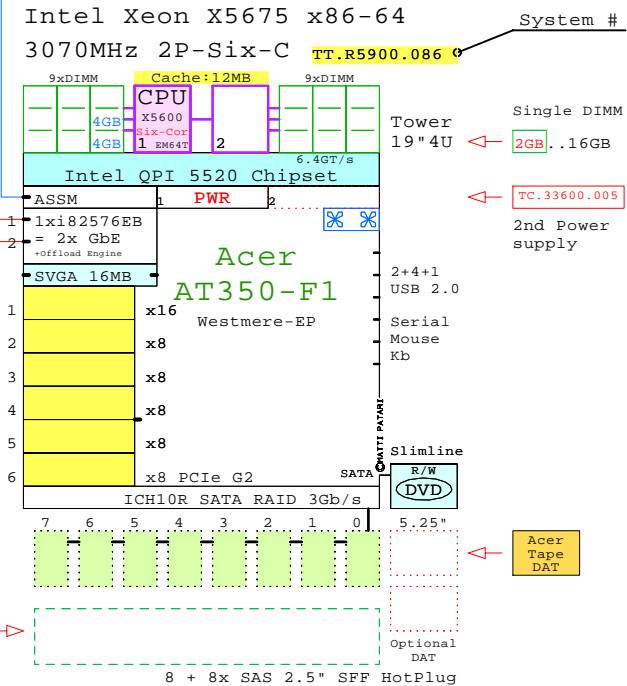

Link to this document: <http://www.goldeneggs.fi/documents/GE-ACER-AT350F1-A.pdf>

4U

MS Windows Server 2003 and 2008 R2
LINUX: Red Hat, SuSE
VMware Virtualization Software
Hyper-V

Tip for detail printing:
- Zoom in area of interest
- Print, Print Current View

GoldenEggs Home:
<http://www.goldeneggs.fi>

© 2011 Matti Patari, All rights reserved.

GOLDEN EGGS Visuals™ Helsinki	09-Apr-2011	GE-ACER-AT350F1-A
		Matti.Patari@Kolumbus.Fi

Acer AT350-F1 Intel Six-Core 5600 2P/4U

Acer AT350-F1 2P/4U X5675 3070MHz
GOLDEN EGGS Visuals, Helsinki