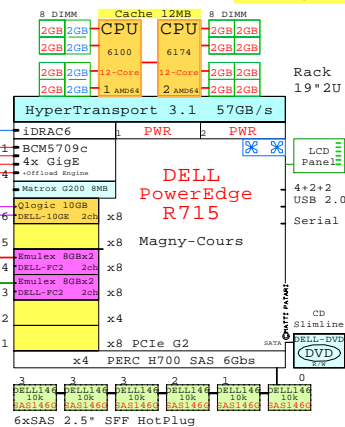

Welcome to Golden Eggs Visual Configurations

<http://www.goldeneggs.fi>

This picture is a comparison chart for: DELL, IBM, HP, FUJITSU and SUN 2-socket x86-64 servers.
A picture is worth of one thousand words. It talks all Global languages.

AMD Optreron 6174 x86-64

2200MHz 2P 12-Cor **DELL-R715-Axx**

2x 8Gb Fibre Channel to external storage

Intel Xeon X5670 x86-64

2930MHz 2P-Six-C **IBM-7944-M2x**