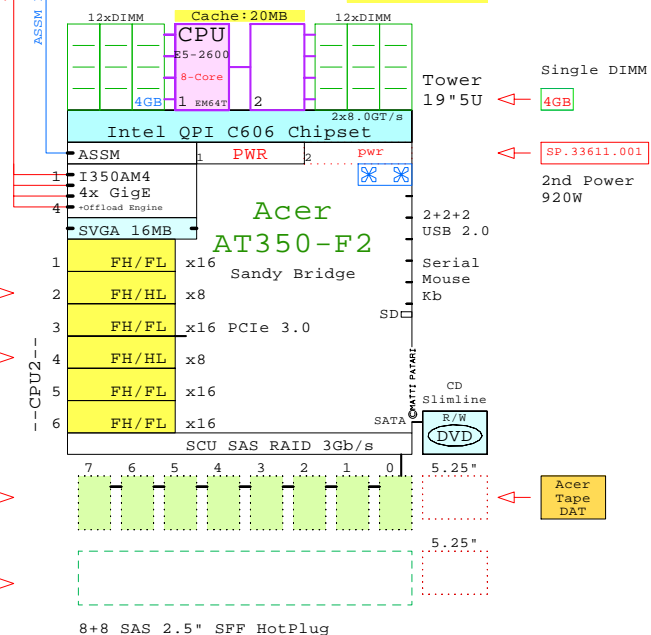

Sandy Bridge
2700MHz Eight-Core

Max Memory
24x 32GB=
768GB

Intel Xeon E5-2680 x86-64
2700MHz 2P 8-Core ST.R8411.00P

MS Windows Server 2008
LINUX: Red Hat, SuSE
VMware Virtualization Software

Golden Eggs Home:
<http://www.goldeneggs.fi>

© 2012 Matti Patari, All rights reserved.

GOLDEN EGGS Visuals™ Helsinki	17-Apr-2012	GE-ACER-AT350F2-A
Matti.Patari@Kolumbus.fi		

Acer AT350 F2 2P/5U E5-2680 2.7GH
GOLDEN EGGS Visuals, Helsinki

Acer AT350 F2 Intel E5-2680 2P/5U