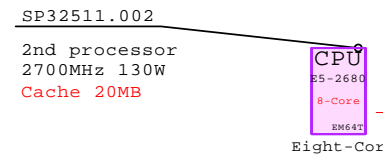

Tip for detail printing:  
- Zoom in area of interest  
- Print, Print Current View

Example Configuration  
x86-64

Intel Xeon E5-2680 x86-64  
2700MHz 2P 8-Core ST.R8411.00P

2x 8Gb Fibre Channel to external storage

Parts list for the 2P Eight-Core Acer AT350 F2

Part Number	Qty	Description
SP32311.004	1	Acer 8-port 6Gb/s SAS RAID Adapter Kit
SP32511.002	1	Acer Xeon E5-2680 8-Core 2.7GHz 20MB Pro
SP33611.001	1	Acer AR380-F2 second power supply 920W
SP33911.001	6	Acer 128GB SATA SSD hot-plug disk 2.5"
<b>STR8411.00P</b>	<b>1</b>	<b>Acer AT350-F2 2P 8C E5-2680-20MB 4GB Tow</b>
TC32200.012	1	Acer 10GbE 2-port DA LAN Adapter Kit
TC32300.026	2	Acer Emulex FC 8Gb 2-ch PCIe HBA
TC32700.105	10	Acer 300GB SAS 15000r hot-plug disk 2.5"
TC32800.006	1	Acer AR380-F1 +8HDD Disk Cage Kit
TC33100.031	15	Acer 4GB Memory 1x4GB DDR3-1333Registered
TC34000.026	1	Acer DAT72 36/72GB Tape Drive USB