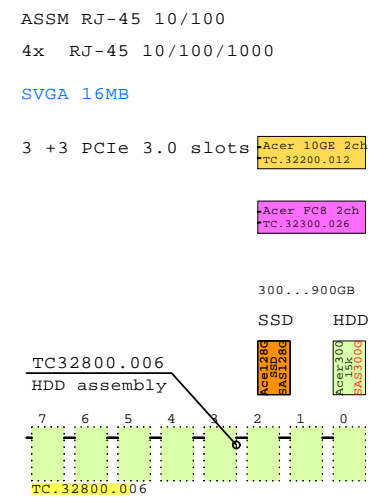

Acer AT350 F2  
Xeon E5-2680

Internal Options:

-  CPU SP32511.002  
E5-2680  
2nd Eight-Core  
E5-2680 20MB  
2700MHz 130W
-  4GB TC33100.031  
DDR3-1333  
1x DIMMs each
-  8GB TC33100.042
-  16G SP33111.001
-  32G SP33111.abc
-  SP33611.001  
2nd Power 920W
-  TC32700.105  
Acer 300 15k SAS300  
300GB 15k SAS 2.5"
-  SP32711.005  
Acer 450 10k SAS450  
450GB 10k SAS 2.5"
-  SP32711.004  
Acer 600 10k SAS600  
600GB 10k SAS 2.5"
-  SP33911.001  
Acer 128G 8k SAS128  
128GB SSD SAS 2.5"

-  TC34000.026  
Acer Tape DAT  
DAT 72 HH Tape
-  SP32311.004  
Acer SAS 8ch SP.32311.004  
8-port SAS Raid
-  TC32200.011  
Acer 1GbE 1ch TC.32200.011  
1GbE HBA 1ch
-  TC32200.012  
Acer 10GbE 2ch TC.32200.012  
10GbE HBA 2ch
-  TC32300.026  
Acer FC8 2ch TC.32300.026  
FC 8Gb HBA 2ch

Tip for detail printing:  
- Zoom in area of interest  
- Print, Print Current View

Example Configuration  
x86-64

Intel Xeon E5-2680 x86-64  
2700MHz 2P 8-Core ST.R8411.00P

2x 8Gb Fibre Channel to external storage

Parts list for the 2P Eight-Core Acer AT350 F2

Part Number	Qty	Description
SP32311.004	1	Acer 8-port 6Gb/s SAS RAID Adapter Kit
SP32511.002	1	Acer Xeon E5-2680 8-Core 2.7GHz 20MB Pro
SP33611.001	1	Acer AR380-F2 second power supply 920W
SP33911.001	6	Acer 128GB SATA SSD hot-plug disk 2.5"
<b>STR8411.00P</b>	<b>1</b>	<b>Acer AT350-F2 2P 8C E5-2680-20MB 4GB Tow</b>
TC32200.012	1	Acer 10GbE 2-port DA LAN Adapter Kit
TC32300.026	2	Acer Emulex FC 8Gb 2-ch PCIe HBA
TC32700.105	10	Acer 300GB SAS 15000r hot-plug disk 2.5"
TC32800.006	1	Acer AR380-F1 +8HDD Disk Cage Kit
TC33100.031	15	Acer 4GB Memory 1x4GB DDR3-1333Registered
TC34000.026	1	Acer DAT72 36/72GB Tape Drive USB