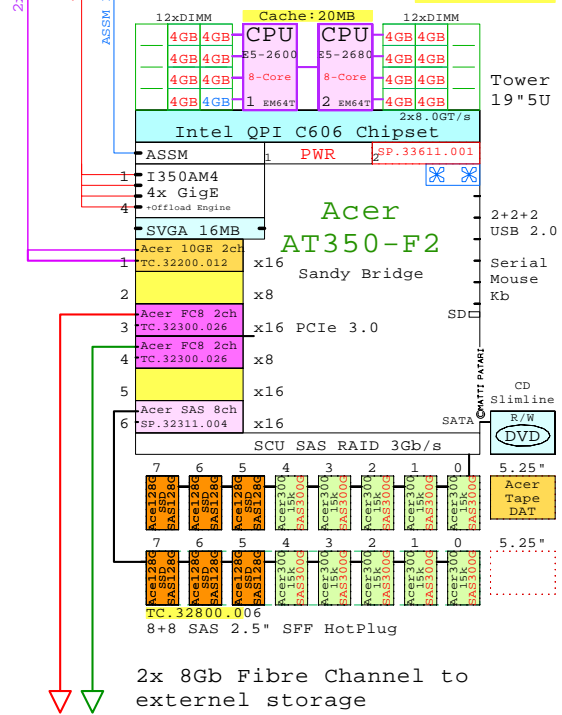

Acer AT350 F2  
Xeon E5-2680

Internal Options:

-  CPU SP32511.002  
E5-2680  
2nd Eight-Core  
E5-2680 20MB  
2700MHz 130W
-  4GB TC33100.031  
DDR3-1333  
1x DIMMs each
-  8GB TC33100.042
-  16G SP33111.001
-  32G SP33111.abc
-  SP33611.001  
2nd Power 920W
-  TC32700.105  
Acer 300 15k SAS300  
300GB 15k SAS 2.5"
-  SP32711.005  
Acer 450 10k SAS450  
450GB 10k SAS 2.5"
-  SP32711.004  
Acer 600 10k SAS600  
600GB 10k SAS 2.5"
-  SP33911.001  
Acer 128G 8k SAS128  
128GB SSD SAS 2.5"

-  TC34000.026  
Acer Tape DAT  
DAT 72 HH Tape
-  SP32311.004  
Acer SAS 8ch SP.32311.004  
8-port SAS Raid
-  TC32200.011  
Acer 1GbE 1ch TC.32200.011  
1GbE HBA 1ch
-  TC32200.012  
Acer 10GbE 2ch TC.32200.012  
10GbE HBA 2ch
-  TC32300.026  
Acer FC8 2ch TC.32300.026  
FC 8Gb HBA 2ch

Tip for detail printing:  
- Zoom in area of interest  
- Print, Print Current View

Example Configuration  
x86-64

Intel Xeon E5-2680 x86-64  
2700MHz 2P 8-Core ST.R8411.00P

2x 8Gb Fibre Channel to external storage

Parts list for the 2P Eight-Core Acer AT350 F2

Part Number	Qty	Description
SP32311.004	1	Acer 8-port 6Gb/s SAS RAID Adapter Kit
SP32511.002	1	Acer Xeon E5-2680 8-Core 2.7GHz 20MB Pro
SP33611.001	1	Acer AR380-F2 second power supply 920W
SP33911.001	6	Acer 128GB SATA SSD hot-plug disk 2.5"
<b>STR8411.00P</b>	<b>1</b>	<b>Acer AT350-F2 2P 8C E5-2680-20MB 4GB Tow</b>
TC32200.012	1	Acer 10GbE 2-port DA LAN Adapter Kit
TC32300.026	2	Acer Emulex FC 8Gb 2-ch PCIe HBA
TC32700.105	10	Acer 300GB SAS 15000r hot-plug disk 2.5"
TC32800.006	1	Acer AR380-F1 +8HDD Disk Cage Kit
TC33100.031	15	Acer 4GB Memory 1x4GB DDR3-1333Registered
TC34000.026	1	Acer DAT72 36/72GB Tape Drive USB