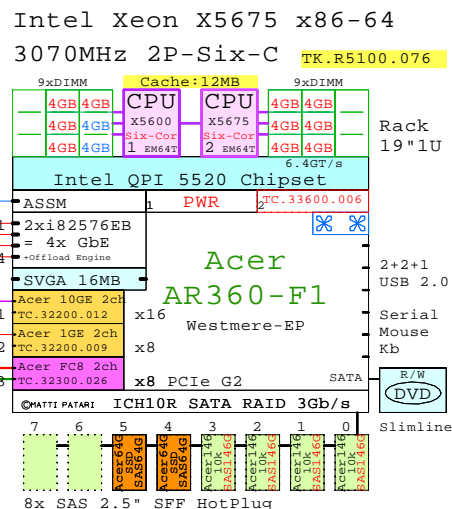

Acer AR360-F1 Intel Six-Core 5600 2P/1U

Two Sockets, 1U
Example Configuration
x86-64

2x 8Gb Fibre Channel to external storage