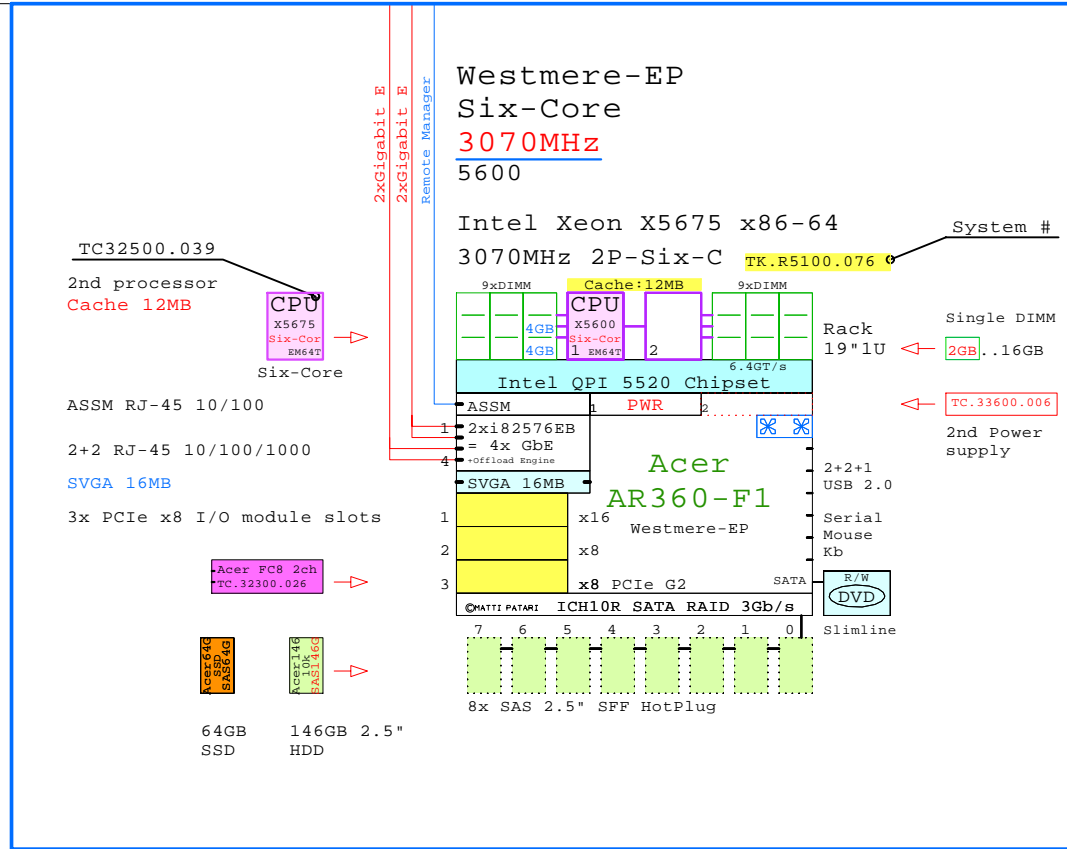

Link to this document: <http://www.goldeneggs.fi/documents/GE-ACER-AR360F1-A.pdf>

MS Windows Server 2003 and 2008 R2
LINUX: Red Hat, SuSE
VMware Virtualization Software
Hyper-V

Tip for detail printing:
- Zoom in area of interest
- Print, Print Current View

GoldenEggs Home:
<http://www.goldeneggs.fi>

© 2011 Matti Patari, All rights reserved.

GOLDEN EGGS Visuals™ Helsinki	09-Apr-2011	GE-ACER-AR360F1-A
Matti.Patari@Kolumbus.Fi		

Acer AR360-F1 2P/1U X5675 3070MHz
GOLDEN EGGS Visuals, Helsinki