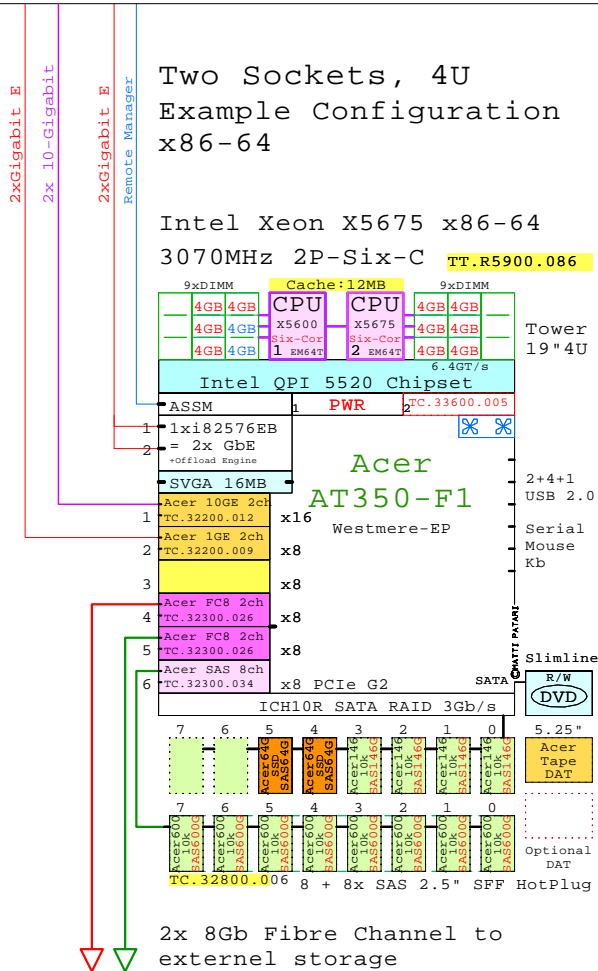

Acer AT350-F1
Xeon 5600

Internal Options:

- TC32500.039 CPU X5675 Six-Cor EM64T 2nd Six-Core X5675 3070MHz 12MB
- TC33100.029 2GB DDR3-SDRAM 1x 2GB DIMM
- TC33100.031 4GB
- TC33100.042 8GB
- TC33600.005 2nd Power Supply
- TC32700.083 Acer146 SAS146g 10k 146GB 10k SAS 2.5"
- TC32700.081 Acer300 SAS300g 10k 300GB 10k SAS 2.5"
- TC32700.072 Acer450 SAS450g 10k 450GB 10k SAS 2.5"
- TC32700.070 Acer600 SAS600g 10k 600GB 10k SAS 2.5"
- TC33900.003 Acer32c SAS32c 32GB SSD SAS 2.5"
- TC33900.004 Acer64c SAS64c 64GB SSD SAS 2.5"
- TC34000.026 Acer Tape DAT
- TC32200.009 Acer 1GbE 2ch TC.32200.009 1GbE 2ch LAN Adapter
- TC32200.012 Acer 10GbE 2ch TC.32200.012 10GbE 2ch LAN Adapter
- TC32300.034 Acer SAS 8ch TC.32300.034 SAS RAID 8-Port
- TC32300.024 Acer FC8 1ch TC.32300.024 FC 8Gb 1ch HBA
- TC32300.026 Acer FC8 2ch TC.32300.026 FC 8Gb 2ch HBA

Parts list for the 2P Six-Core Acer AT350-F1 system above

Part Number	Qty	Description
TTR5900.086	1	Acer AT350-F1 2P I 6C X5675-12MB 8GB 4U
TC32200.009	1	Acer 1GbE 2-port LAN Adapter Kit
TC32200.012	1	Acer 10GbE 2-port DA LAN Adapter Kit
TC32300.026	2	Acer Emulex FC 8Gb 2-ch PCIe HBA
TC32300.034	1	Acer 8-port 6Gb/s SAS RAID Adapter Kit
TC32500.039	1	Acer Xeon 6C X5675-12MB 3.07GHz for AR38
TC32700.070	8	Acer 600GB SAS 10000r hot-plug disk 2.5"
TC32700.083	4	Acer 146GB SAS 10000r hot-plug disk 2.5"
TC32800.006	1	Acer AR380-F1 +8HDD Disk Cage Kit
TC33100.031	10	Acer 4GB Memory 1x4GB DDR3-1333Registere
TC33600.005	1	Acer AR380-F1 second power supply 720W
TC33900.004	2	Acer 64GB SATA SSD hot-plug disk 2.5"
TC34000.026	1	Acer DAT72 36/72GB Tape Drive USB

4U

Westmere-EP
Six-Core
3070MHz
5600