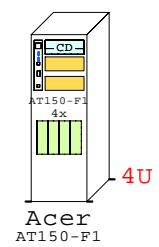

MS Windows Server 2003 and 2008 R2
LINUX: Red Hat, SuSE
VMware Virtualization Software
Hyper-V

Tip for detail printing:
- Zoom in area of interest
- Print, Print Current View

GoldenEggs Home:
<http://www.goldeneggs.fi>

© 2011 Matti Patari, All rights reserved.

GOLDEN EGGS Visuals™ Helsinki	09-Apr-2011	GE-ACER-AT150F1-A
		Matti.Patari@Kolumbus.Fi

Acer AT150-F1 2P/4U E5620 2400MHz
GOLDEN EGGS Visuals, Helsinki