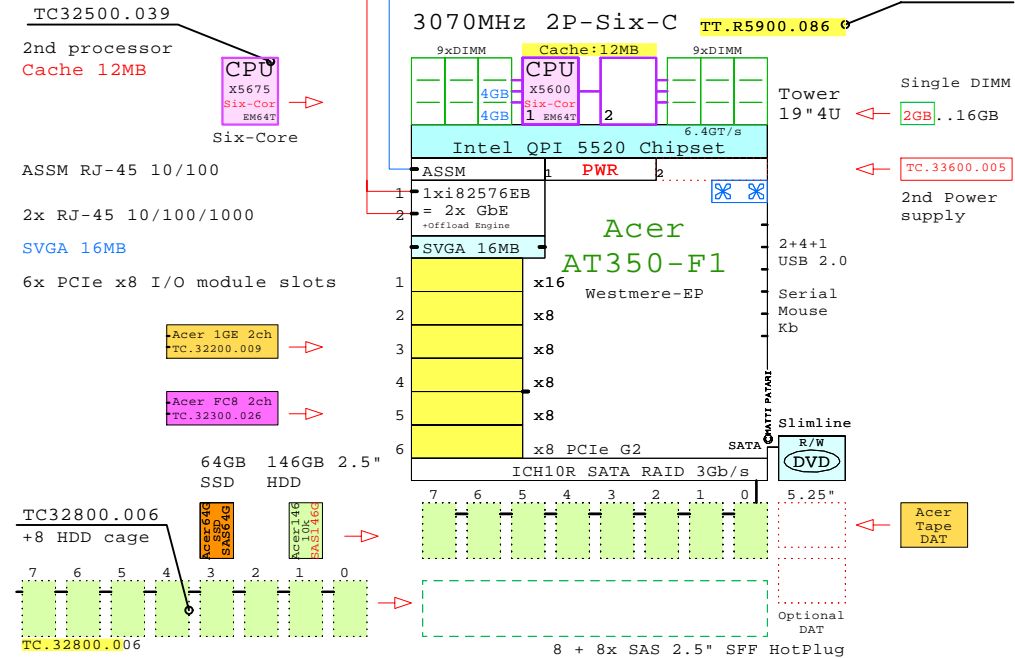

Link to this document: <http://www.goldeneggs.fi/documents/GE-ACER-AT350F1-A.pdf>

MS Windows Server 2003 and 2008 R2
LINUX: Red Hat, SuSE
VMware Virtualization Software
Hyper-V

Tip for detail printing:
- Zoom in area of interest
- Print, Print Current View

GoldenEggs Home:
<http://www.goldeneggs.fi>

© 2011 Matti Patari, All rights reserved.

GOLDEN EGGS Visuals™ Helsinki	09-Apr-2011	GE-ACER-AT350F1-A
		Matti.Patari@Kolumbus.Fi

Acer AT350-F1 Intel Six-Core 5600 2P/4U

Acer AT350-F1 2P/4U X5675 3070MHz
GOLDEN EGGS Visuals, Helsinki