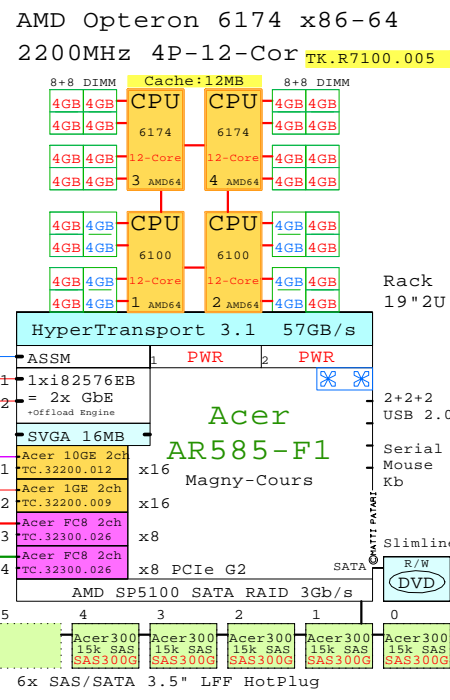

2xGigabit E
2x 10-Gigabit
2xGigabit E
Remote Manager

Four Sockets, 2U
Example Configuration
x86-64

2x 8Gb Fibre Channel to external storage

- TC32200.009
Acer 1GbE 2ch TC.32200.009
1GbE 2ch LAN Adapter
- TC32200.012
Acer 10GbE 2ch TC.32200.012
10GbE 2ch LAN Adapter
- TC32300.034
Acer SAS 8ch TC.32300.034
SAS RAID 8-Port
- TC32300.024
Acer FC8 1ch TC.32300.024
FC 8Gb 1ch HBA
- TC32300.026
Acer FC8 2ch TC.32300.026
FC 8Gb 2ch HBA