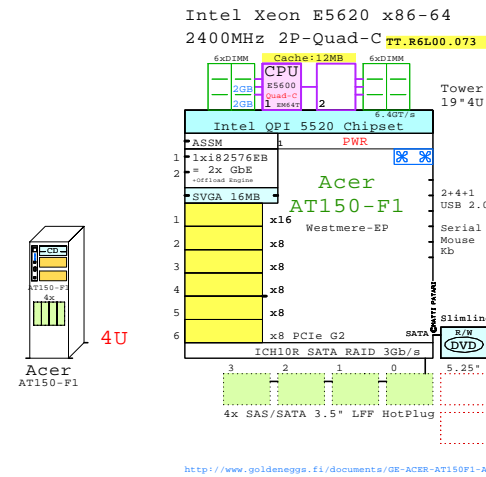

Xeon 2P-4U

GE-links to other x86 families:

- <http://www.goldeneggs.fi/documents/GE-DELL-FAMILY-A.pdf>
- <http://www.goldeneggs.fi/documents/GE-IBM-FAMILY-A.pdf>
- <http://www.goldeneggs.fi/documents/GE-HP-FAMILY-A.pdf>
- <http://www.goldeneggs.fi/documents/GE-FUJI-FAMILY-A.pdf>
- <http://www.goldeneggs.fi/documents/GE-SUN-FAMILY-A.pdf>
- <http://www.goldeneggs.fi/documents/GE-LENOVO-FAMILY-A.pdf>
- <http://www.goldeneggs.fi/documents/GE-CISCO-FAMILY-A.pdf>

Created by:
Matti.Patari@Kolumbus.Fi
Helsinki

Tip for detail printing:
- Zoom in area of interest
- Print, Print Current View

GoldenEggs Home:
<http://www.goldeneggs.fi>

© 2011 Matti Patari, All rights reserved.

GOLDEN EGGS Visuals™ Helsinki	03-May-2011	GE-ACER-FAMILY-A
		Matti.Patari@Kolumbus.fi

Acer x86 Server 4P,2P AMD,Intel
GOLDEN EGGS Visuals, Helsinki