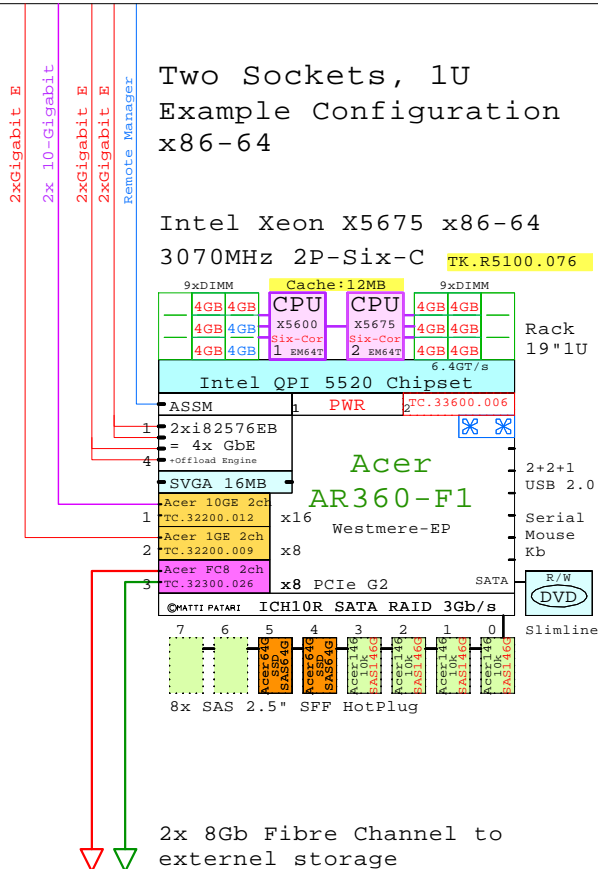

Parts list for the 2P Six-Core Acer AR360-F1 system above

Part Number	Qty	Description
TKR5100.076	1	Acer AR360-F1 2P I 6C X5675-12MB 8GB 1U
1.1	1	TC32200.009 Acer 1GbE 2-port LAN Adapter Kit
1.2	1	TC32200.012 Acer 10GbE 2-port DA LAN Adapter Kit
1.3	1	TC32300.026 Acer Emulex FC 8Gb 2-ch PCIe HBA
1.4	1	TC32500.039 Acer Xeon 6C X5675-12MB 3.07GHz for AR38
1.5	4	TC32700.083 Acer 146GB SAS 10000r hot-plug disk 2.5"
1.6	10	TC33100.031 Acer 4GB Memory 1x4GB DDR3-1333Registere
1.7	1	TC33600.006 Acer AR360-F1 second power supply 700W
1.8	2	TC33900.004 Acer 64GB SATA SSD hot-plug disk 2.5"