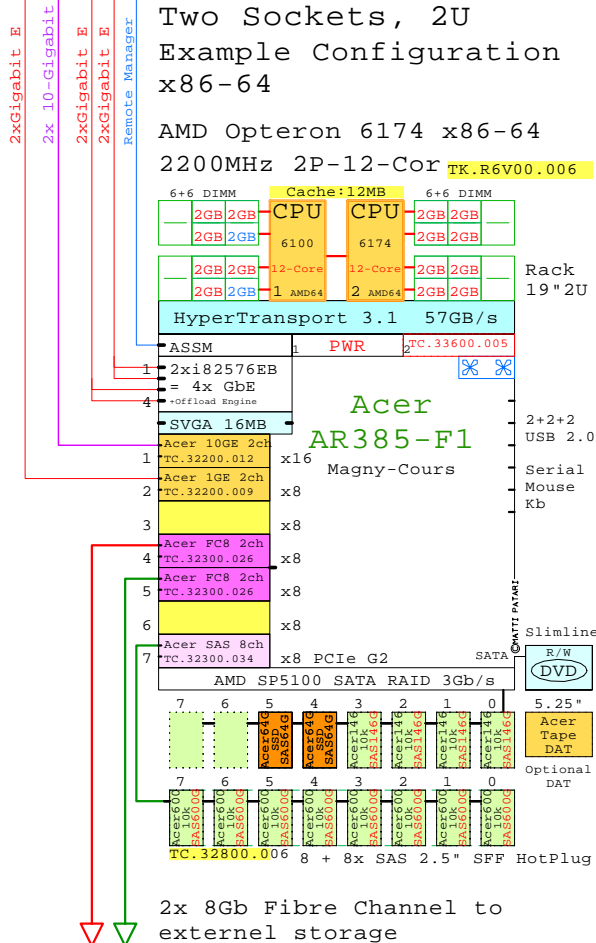

Acer AR385-F1
AMD Opteron

Internal Options:

- **CPU** TC32500.032
  6174
  12-Core
  AMD64
  2nd 12-Core X5675
  3070MHz 12MB
- **2GB** TC33100.029
  DDR3-SDRAM
  1x 2GB DIMM
- **4GB** TC33100.031
- **8GB** TC33100.042
- **TC.33600.005**
  2nd Power Supply
- **Acer146** TC32700.083
  10k SAS1466
  146GB 10k SAS 2.5"
- **Acer300** TC32700.081
  10k SAS3006
  300GB 10k SAS 2.5"
- **Acer450** TC32700.072
  10k SAS4506
  450GB 10k SAS 2.5"
- **Acer600** TC32700.070
  10k SAS6006
  600GB 10k SAS 2.5"
- **Acer32c** TC33900.003
  SSD SAS32c
  32GB SSD SAS 2.5"
- **Acer64c** TC33900.004
  SSD SAS64c
  64GB SSD SAS 2.5"
- **Acer** TC34000.026
  Tape DAT
- **Acer 1GbE 2ch** TC.32200.009
  1GbE 2ch LAN Adapter
- **Acer 10GbE 2ch** TC.32200.012
  10GbE 2ch LAN Adapter
- **Acer SAS 8ch** TC.32300.034
  SAS RAID 8-Port
- **Acer FC 8ch** TC.32300.024
  FC 8Gb 1ch HBA
- **Acer FC 8ch** TC.32300.026
  FC 8Gb 2ch HBA

Parts list for the 2P 12-Core Acer AR385-F1 system above

Part Number	Qty	Description
TKR6V00.006	1	Acer AR385-F1 2P O 12C 6174-12MB 4GB AMD
TC32200.009	1	Acer 1GbE 2-port LAN Adapter Kit
TC32200.012	1	Acer 10GbE 2-port DA LAN Adapter Kit
TC32300.026	2	Acer Emulex FC 8Gb 2-ch PCIe HBA
TC32300.034	1	Acer 8-port 6Gb/s SAS RAID Adapter Kit
TC32500.032	1	Acer Opteron 12C 6174-12MB 2200MHz 385F1
TC32700.070	8	Acer 600GB SAS 10000r hot-plug disk 2.5"
TC32700.083	4	Acer 146GB SAS 10000r hot-plug disk 2.5"
TC32800.006	1	Acer AR380-F1 +8HDD Disk Cage Kit
TC33100.029	14	Acer 2GB Memory 1x2GB DDR3-1333Registere
TC33600.005	1	Acer AR380-F1 second power supply 720W
TC33900.004	2	Acer 64GB SATA SSD hot-plug disk 2.5"
TC34000.026	1	Acer DAT72 36/72GB Tape Drive USB

Acer AR385-F1 AMD Twelve-Core 2P/2U

Magny-Cours
2200MHz Twelve-Core