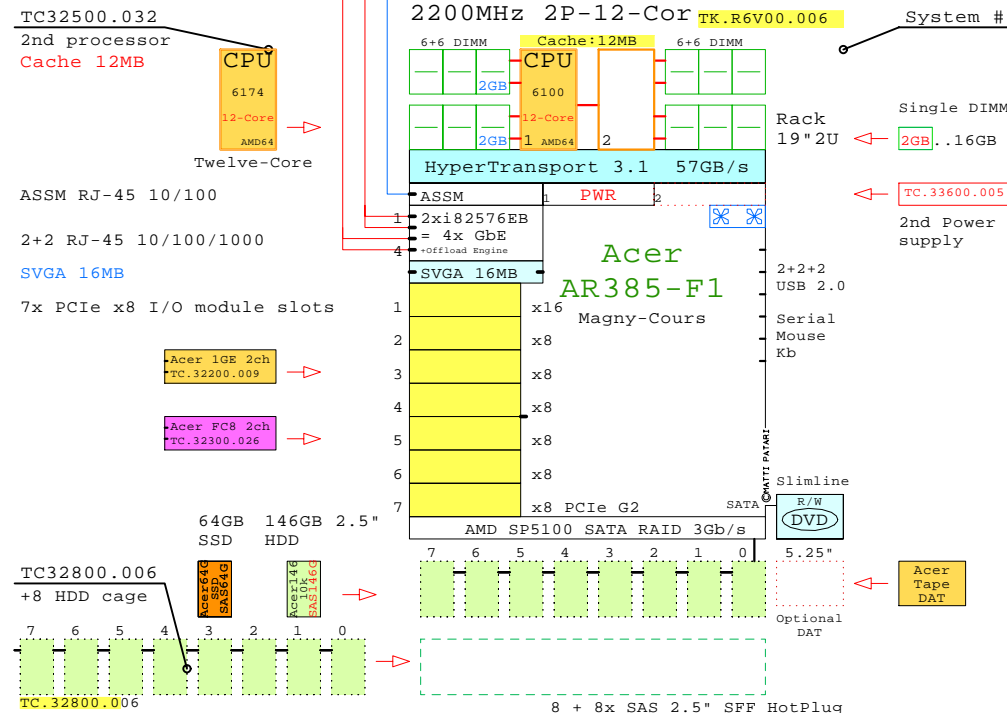

Link to this document: <http://www.goldeneggs.fi/documents/GE-ACER-AR385F1-A.pdf>

MS Windows Server 2003 and 2008 R2
LINUX: Red Hat, SuSE
VMware Virtualization Software
Hyper-V

Tip for detail printing:
- Zoom in area of interest
- Print, Print Current View

GoldenEggs Home:
<http://www.goldeneggs.fi>

© 2011 Matti Patari, All rights reserved.

GOLDEN EGGS Visuals™ Helsinki	09-Apr-2011	GE-ACER-AR385F1-A
		Matti.Patari@Kolumbus.Fi

Acer AR385-F1 2P/2U 6174 2200MHz
GOLDEN EGGS Visuals, Helsinki