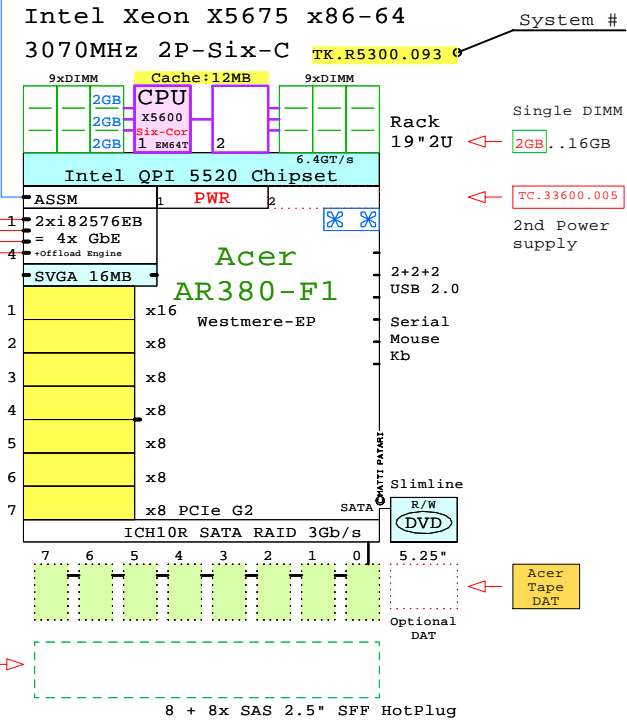

Link to this document: <http://www.goldeneggs.fi/documents/GE-ACER-AR380F1-A.pdf>

MS Windows Server 2003 and 2008 R2
LINUX: Red Hat, SuSE
VMware Virtualization Software
Hyper-V

Tip for detail printing:
- Zoom in area of interest
- Print, Print Current View

GoldenEggs Home:
<http://www.goldeneggs.fi>

© 2011 Matti Patari, All rights reserved.

GOLDEN EGGS Visuals™ Helsinki	09-Apr-2011	GE-ACER-AR380F1-A
		Matti.Patari@Kolumbus.Fi

Acer AR380-F1 Intel Six-Core 5600 2P/2U

Acer AR380-F1 2P/2U X5675 3070MHz
GOLDEN EGGS Visuals, Helsinki