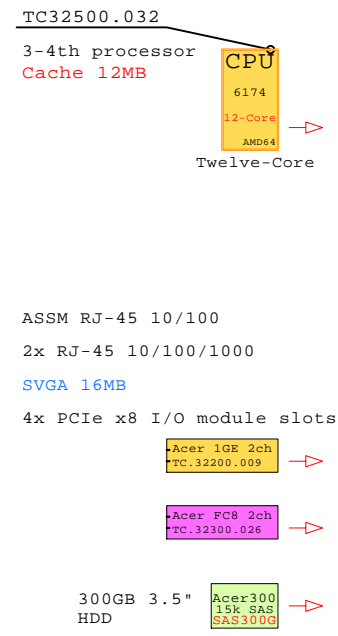

Link to this document: <http://www.goldeneggs.fi/documents/GE-ACER-AR585F1-A.pdf>

MS Windows Server 2003 and 2008 R2
LINUX: Red Hat, SuSE
VMware Virtualization Software
Hyper-V

Tip for detail printing:
- Zoom in area of interest
- Print, Print Current View

GoldenEggs Home:
<http://www.goldeneggs.fi>

© 2011 Matti Patari, All rights reserved.

GOLDEN EGGS Visuals™ Helsinki	09-Apr-2011	GE-ACER-AR585F1-A Matti.Patari@Kolumbus.Fi

Acer AR585-F1 4P/2U 6174 2200MHz
GOLDEN EGGS Visuals, Helsinki