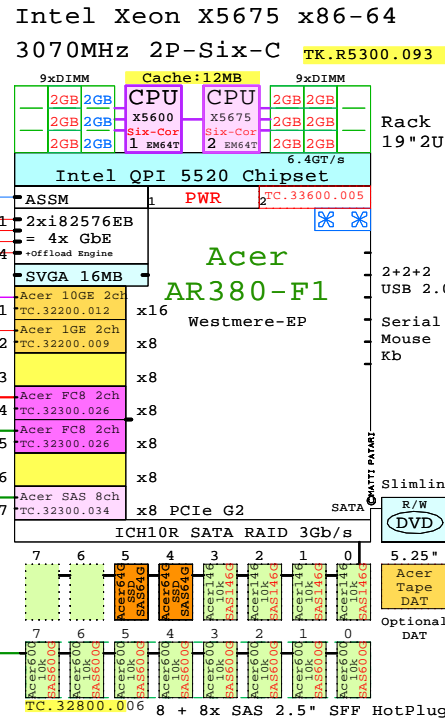

Two Sockets, 2U
Example Configuration
x86-64

2x 8Gb Fibre Channel to external storage

Parts list for the 2P Six-Core Acer AR380-F1 system above

Part Number	Qty	Description
TKR5300.093	1	Acer AR380-F1 2P I 6C X5675-12MB 6GB 2U
TC32200.009	1	Acer 1GbE 2-port LAN Adapter Kit
TC32200.012	1	Acer 10GbE 2-port DA LAN Adapter Kit
TC32300.026	2	Acer Emulex FC 8Gb 2-ch PCIe HBA
TC32300.034	1	Acer 8-port 6Gb/s SAS RAID Adapter Kit
TC32500.039	1	Acer Xeon 6C X5675-12MB 3.07GHz for AR38
TC32700.070	8	Acer 600GB SAS 10000r hot-plug disk 2.5"
TC32700.083	4	Acer 146GB SAS 10000r hot-plug disk 2.5"
TC32800.006	1	Acer AR380-F1 +8HDD Disk Cage Kit
TC33100.029	9	Acer 2GB Memory 1x2GB DDR3-1333Registere
TC33600.005	1	Acer AR380-F1 second power supply 720W
TC33900.004	2	Acer 64GB SATA SSD hot-plug disk 2.5"
TC34000.026	1	Acer DAT72 36/72GB Tape Drive USB