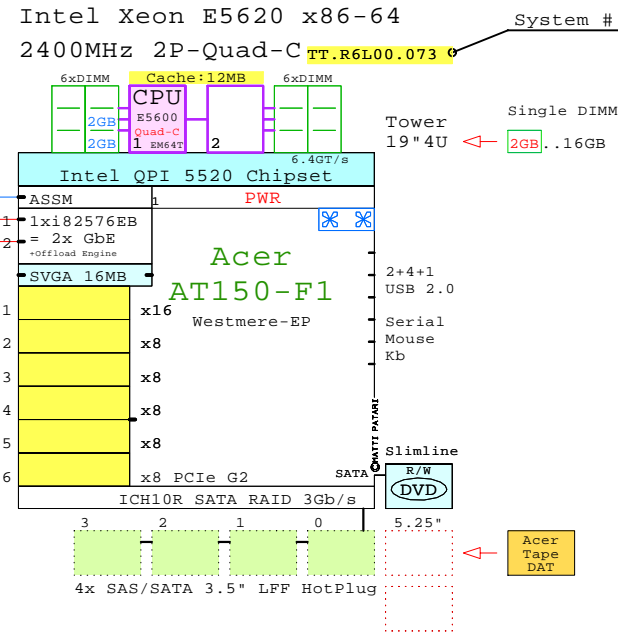

Two Sockets, 4U
Example Configuration
x86-64

2x 8Gb Fibre Channel to external storage

Parts list for the 2P Quad-Core Acer AT150-F1 system above

Part Number	Qty	Description
1	1	TTR6L00.073 Acer AT150-F1 2P I QC E5620-12MB 4GB 4U
1.1	1	TC32200.009 Acer 1GbE 2-port LAN Adapter Kit
1.2	1	TC32200.012 Acer 10GbE 2-port DA LAN Adapter Kit
1.3	2	TC32300.026 Acer Emulex FC 8Gb 2-ch PCIe HBA
1.4	1	TC32500.024 Acer Xeon QC E5620-12MB 2.40GHz for AT15
1.5	4	TC32700.064 Acer 1TB SATA 7.2k 3.5" LFF HotPlug
1.6	1	TC34000.026 Acer DAT72 36/72GB Tape Drive USB

Acer AT150-F1 Intel Quad-Core 5600 2P/4U

Westmere-EP
Quad-Core
2400MHz
5600

- TC32500.024
2nd processor Cache 12MB
CPU E5620 Quad-C 2400MHz 12MB
- ASSM RJ-45 10/100
- 2x RJ-45 10/100/1000
- SVGA 16MB
- 6x PCIe x8 I/O module slots
- Acer 1GE 2ch TC.32200.009
- Acer FC8 2ch TC.32300.026
- Acer500 7.2k SATA500 500GB 3.5" HDD