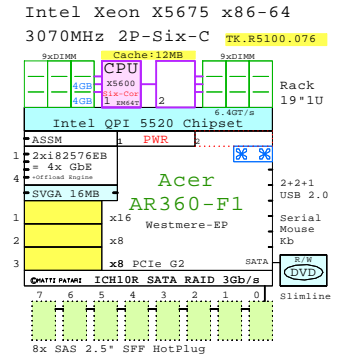

Xeon 2P-1U

↑ Link to AR360-F1
Detail-Document