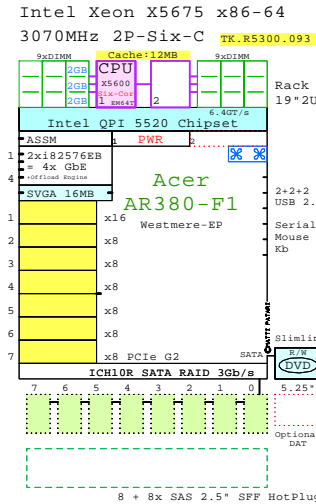

Acer x86 Server Family

GE-link to this document: <http://www.goldeneggs.fi/documents/GE-ACER-FAMILY-A.pdf>

Acer Rack Servers

Opteron 4P-2U

Opteron 2P-2U

Xeon 2P-2U

Xeon 2P-1U

↑ Link to AR360-F1
Detail-Document

Acer Tower Servers

Xeon 2P-4U

Xeon 2P-4U

GE-links to other x86 families:

- <http://www.goldeneggs.fi/documents/GE-DELL-FAMILY-A.pdf>
- <http://www.goldeneggs.fi/documents/GE-IBM-FAMILY-A.pdf>
- <http://www.goldeneggs.fi/documents/GE-HP-FAMILY-A.pdf>
- <http://www.goldeneggs.fi/documents/GE-FUJI-FAMILY-A.pdf>
- <http://www.goldeneggs.fi/documents/GE-SUN-FAMILY-A.pdf>
- <http://www.goldeneggs.fi/documents/GE-LENOVO-FAMILY-A.pdf>
- <http://www.goldeneggs.fi/documents/GE-CISCO-FAMILY-A.pdf>

Created by:
Matti.Patari@Kolumbus.Fi
Helsinki

Tip for detail printing:
- Zoom in area of interest
- Print, Print Current View

GoldenEggs Home:
<http://www.goldeneggs.fi>

© 2011 Matti Patari, All rights reserved.

GOLDEN EGGS Visuals™ Helsinki	03-May-2011	GE-ACER-FAMILY-A Matti.Patari@Kolumbus.fi

Acer x86 Server 4P,2P AMD,Intel
GOLDEN EGGS Visuals, Helsinki