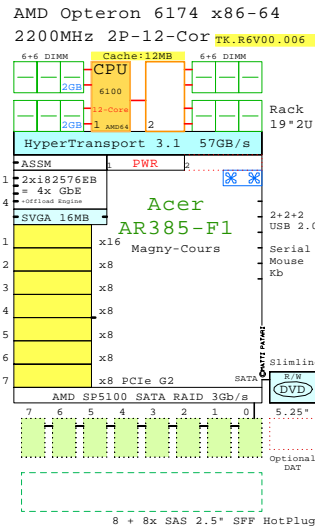

Opteron 2P-2U