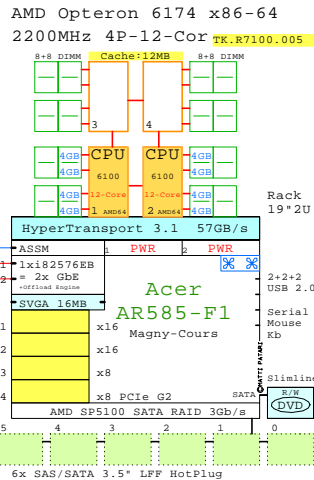

Acer x86 Server Family

GE-link to this document: <http://www.goldeneggs.fi/documents/GE-ACER-FAMILY-A.pdf>

Acer Rack Servers

Opteron 4P-2U