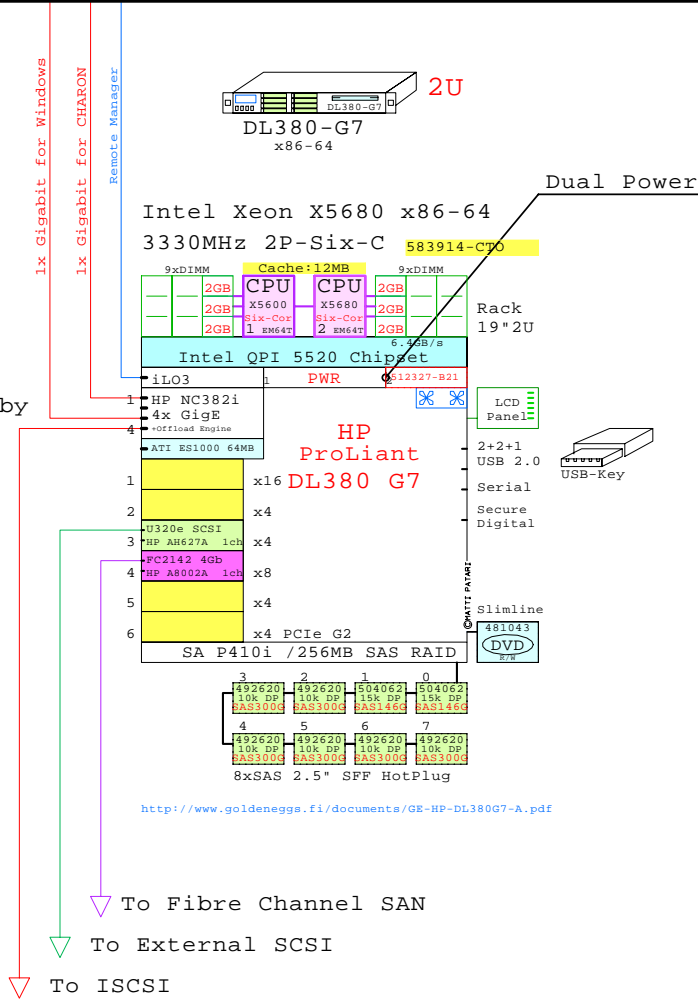

# CHARON-AXP on HP ProLiant DL380-G7

2x Alpha 4100 5/600 Cluster

Displaced by

<http://www.goldeneggs.fi/documents/GE-HP-DL380G7-A.pdf>

▼ To Fibre Channel SAN

▼ To External SCSI

▼ To iSCSI

Host Operating System	Windows 2003 64 Bit Windows 2008 64 Bit Linux 64 Bit
Alpha Operating System	Tru64 Unix OpenVMS
Hardware Emulator	CHARON-AXP
Implementation & Support	<a href="http://www.invenate.de">www.invenate.de</a>

	Part Number	Qty	Description
1	583914-CTO	1	HP DL380-G7 2P I 6C X5680-12MB 0GB 2U
1.1	481043-B21	1	HP CD-RW/DVD-ROM Option kit, slimline
1.2	492620-B21	6	HP 300GB 3G 10k 2.5" SAS DualPort HDD
1.3	500656-B21	6	HP 2GB 2Rx8 PC3-10600R-9 kit 1x2GB
1.4	504062-B21	2	HP 146GB 3G 15k 2.5" SAS DualPort HDD
1.5	512327-B21	1	DL380 G6 second power supply WW
1.6	587498-B21	1	Xeon 6C X5680-12MB 3.33GHz for DL380G7
1.7	A8002A	1	HP StorageWorks 1-ch FC2142 4Gb PCI-e HB
1.8	AH627A	1	HP U320e SCSI Bus Adapter