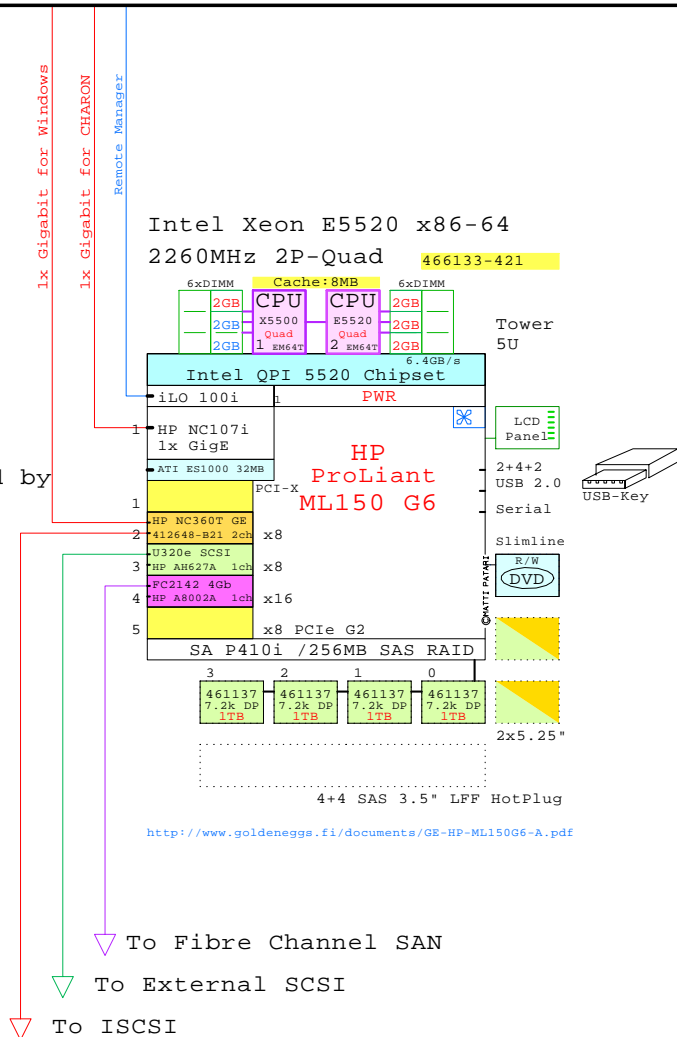

Host Operating System	Windows XP Windows Vista Windows 2003 64 Bit Windows 2008 64 Bit Linux 64 Bit
VAX Operating System	OpenVMS
Hardware Emulator	CHARON-VAX
Implementation & Support	www.invenate.de

Part Number	Qty	Description
466133-421	1	HP ML150-G6 2P I QC E5520-8MB 4GB Tower
412648-B21	1	HP NC360T PCIe GbE DualPort NIC
461137-B21	4	HP 1TB 7.2K 3.5" SAS DualPort HDD
500656-B21	4	HP 2GB 2Rx8 PC3-10600R-9 kit 1x2GB
507722-B21	1	Xeon QC E5520-8MB 2.26GHz for ML150G6
A8002A	1	HP StorageWorks 1-ch FC2142 4Gb PCI-e HB
AH627A	1	HP U320e SCSI Bus Adapter

ART-team:
Heinz-Gerhard
Martina
Gunter
Matti

GE-link to this document:
<http://www.goldeneggs.fi/documents/GE-CHARON-VAX-A.pdf>

CHARON-VAX on HP ProLiant ML150-G6 12GB Memory 2.26GHz

Golden Eggs Home:
<http://www.goldeneggs.fi>

© 2010 Matti Patari, All rights reserved.

GOLDEN EGGS Visuals™ Helsinki	13-Sep-2010	GE-CHARON-VAX-A Matti.Patari@Kolumbus.Fi

Virtual VAX Showcase on a HP ProLiant ML150-G6 with CHARON Emulator