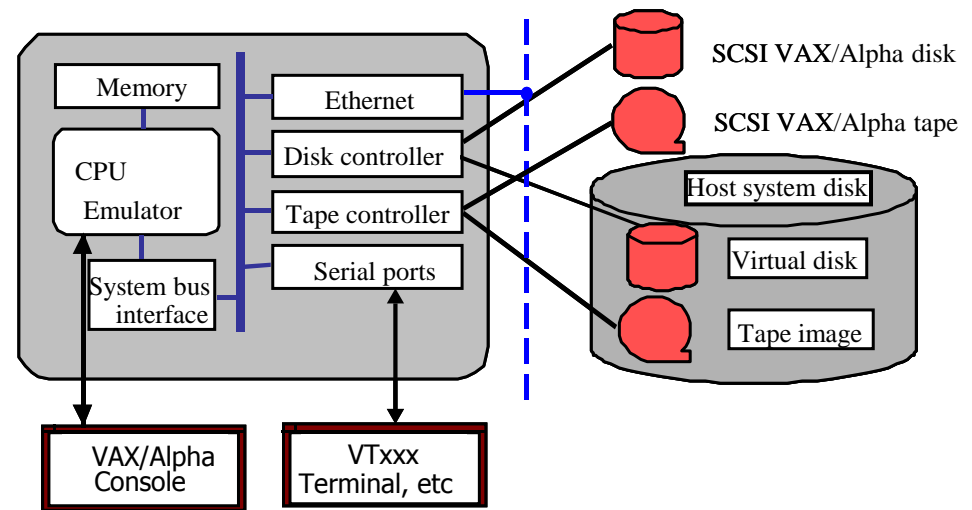

HW virtualization, the principle

Inside CHARON

CHARON products overview

Alpha virtualizations	CHARON-AXP/SMA, CHARON-AXP/SMA+, CHARON-AXPstation, CHARON-AXP/3000, /4100, /DS10, /DS20, /ES40, /GS80, GS160
Low- to mid-range VAX virtualizations	CHARON-VAX/XM, /XL, /XK (Plus) for Windows
High-end VAX virtualizations	CHARON-VAX/66x0 Plus for Windows
Real-time or embedded VAX and PDP-11 virtualization	CHARON-TB for Windows