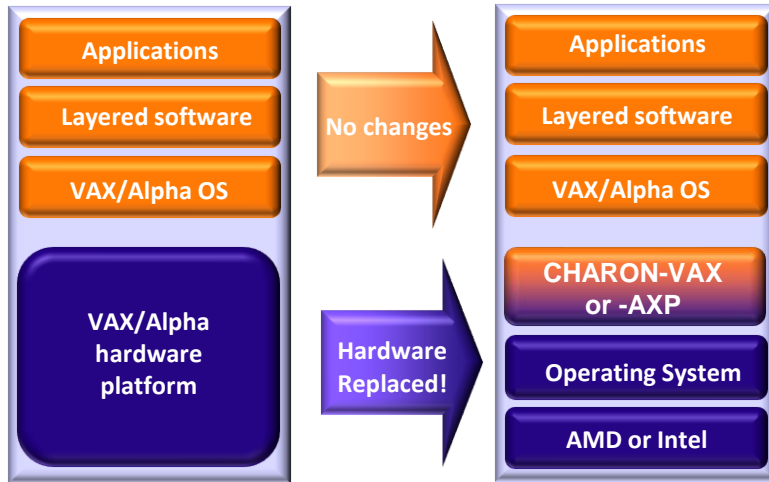

HW virtualization, the principle

Inside CHARON

CHARON products overview

Alpha virtualizations	CHARON-AXP/SMA, CHARON-AXP/SMA+, CHARON-AXPstation, CHARON-AXP/3000, /4100, /DS10, /DS20, /ES40, /GS80, GS160
Low- to mid-range VAX virtualizations	CHARON-VAX/XM, /XL, /XK (Plus) for Windows
High-end VAX virtualizations	CHARON-VAX/66x0 Plus for Windows
Real-time or embedded VAX and PDP-11 virtualization	CHARON-TB for Windows