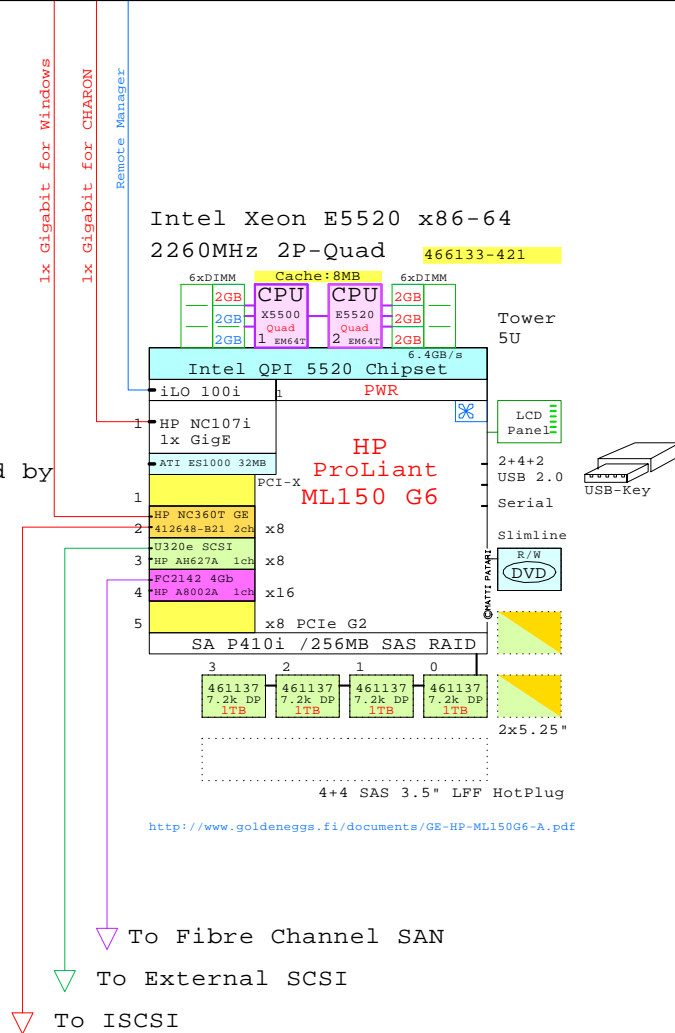

# CHARON-VAX on HP ProLiant ML150-G6

VAX 4100

ML150 G6  
x86-64

5U  
2S

Displaced by

Host Operating System	Windows XP Windows Vista Windows 2003 64 Bit Windows 2008 64 Bit Linux 64 Bit
VAX Operating System	OpenVMS
Hardware Emulator	CHARON-VAX
Implementation & Support	<a href="http://www.invenate.de">www.invenate.de</a>

Part Number	Qty	Description
466133-421	1	HP ML150-G6 2P I QC E5520-8MB 4GB Tower
412648-B21	1	HP NC360T PCIe GbE DualPort NIC
461137-B21	4	HP 1TB 7.2K 3.5" SAS DualPort HDD
500656-B21	4	HP 2GB 2Rx8 PC3-10600R-9 kit 1x2GB
507722-B21	1	Xeon QC E5520-8MB 2.26GHz for ML150G6
A8002A	1	HP StorageWorks 1-ch FC2142 4Gb PCI-e HB
AH627A	1	HP U320e SCSI Bus Adapter