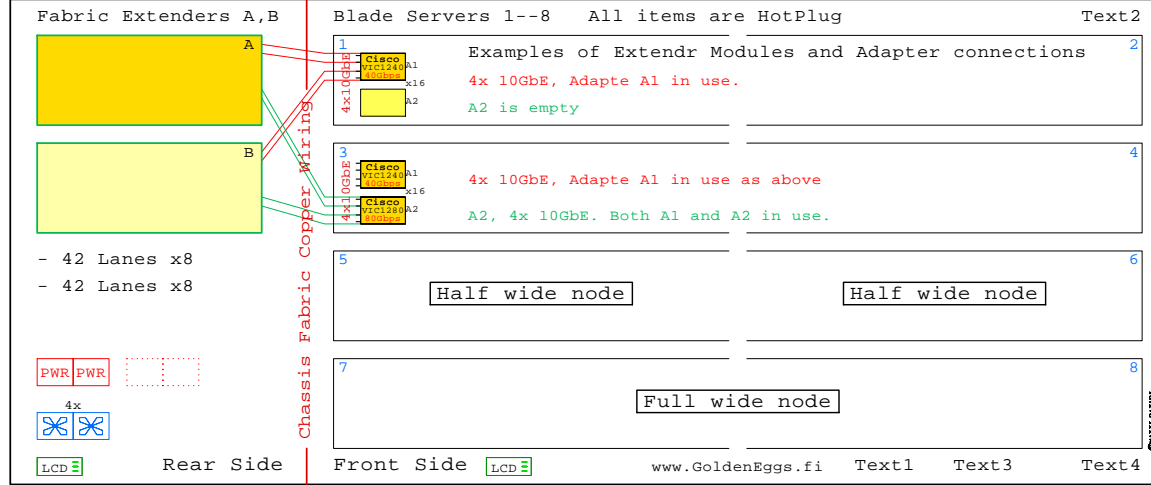

Cisco UCS Blade Chassis and Server Nodes, x86

Link to this document: <http://www.goldeneggs.fi/documents/GE-CISCO-BLADE-A.pdf>

UCS 6200
Fabric Interconnect

Chassis Options:

Fabric Extenders

UCS 2208XP
Fabric Extender 80Gbps
Eight Ports Up
8x4 ports 10GE FCoE
CIS-2208XP

UCS 2204XP
Fabric Extender 40Gbps
Four Ports Up
8x2 ports 10GE FCoE
CIS-2204XP

CISCO UCS 5108 Blade Server Chassis: Rack 19",6U

CISCO-UCS-5108

Server Nodes,Half Wide,2P

B200-M3

B22-M3

Server I/O Adapters

Server Node Options: