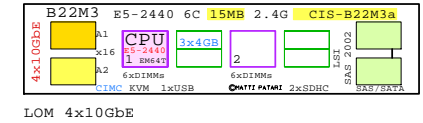

UCS 2204XP
Fabric Extender 40Gbps
Four Ports Up
8x2 ports 10GE FCoE
CIS-2204XP

CISCO UCS 5108 Blade Server Chassis: Rack 19",6U

CISCO-UCS-5108

Server Nodes,Half Wide,2P

B200-M3

B22-M3

Server I/O Adapters

Server Node Options:

CIS-E52440
CPU E5-2440

CIS-E52680
CPU E5-2680

CIS-E54650
CPU E5-4650

CIS-M3X4GB
3x4GB

CIS-M3X8GB
3x8GB

CIS-M3X16G
3x16G

CIS-M4X4GB
4x4GB

CIS-M4X8GB
4x8GB