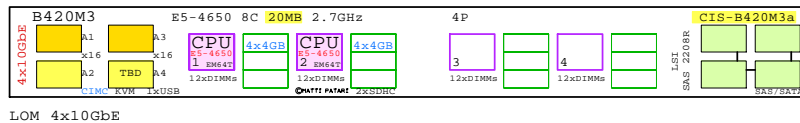

UCS 2204XP
Fabric Extender 40Gbps
Four Ports Up
8x2 ports 10GE FCoE
CIS-2204XP

CISCO UCS 5108 Blade Server Chassis: Rack 19",6U

CISCO-UCS-5108

Server Nodes,Half Wide,2P

B200-M3

B22-M3

Server I/O Adapters

Server Node Options:

CIS-M4X16G
4x16G

CIS-M4X32G
4x32G

CIS-146G-25
Cisco 146GB 15k
HDD 2.5"

CIS-300G-25
Cisco 300GB 15k

CIS-900G-25
Cisco 900GB 10k

CIS-100G-25
Cisco 100GB
SSD 2.5"

CIS-200G-25
Cisco 200GB

Server Nodes,Full Wide,4P

B420-M3

Chassis Options and Compute Nodes on this page

Part Number	Qty	Description
CIS-2-PWR	1	Cisco UCS Blade System 2x Power Supply
CIS-2204XP	1	Cisco UCS 2204XP Blade Fabric Extender
CIS-2208XP	1	Cisco UCS 2208XP Blade Fabric Extender
CIS-B200M3a	1	Cisco UCS B200M3 2P 8C E5-2680-20MB 16G
CIS-B22M3a	1	Cisco UCS B22M3 2P 6C E5-2440-15MB 12G 4
CIS-B420M3a	1	Cisco UCS B440M3 4P 8C E5-4650-20MB 32G
CIS-C5108A	1	Cisco UCS 5108 Blade Server Chassis 6U
CIS-VIC1240	1	Cisco UCS VIC 1240 Virtual Interf. Card
CIS-VIC1280	1	Cisco UCS VIC 1280 Virtual Interf. Card