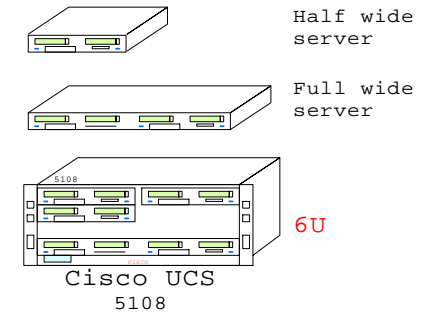

UCS 2204XP
Fabric Extender 40Gbps
Four Ports Up
8x2 ports 10GE FCoE
CIS-2204XP

CISCO UCS 5108 Blade Server Chassis: Rack 19",6U

CISCO-UCS-5108

Server Nodes,Half Wide,2P

B200-M3

B22-M3

Server I/O Adapters

Server Node Options:

CIS-M4X16G
4x16G

CIS-M4X32G
4x32G

CIS-146G-25
Cisco 146GB 15k
HDD 2.5"

CIS-300G-25
Cisco 300GB 15k

CIS-900G-25
Cisco 900GB 10k

CIS-100G-25
Cisco 100GB
SSD 2.5"

CIS-200G-25
Cisco 200GB

Server Nodes,Full Wide,4P

B420-M3

Chassis Options and Compute Nodes on this page

Part Number	Qty	Description
CIS-2-PWR	1	Cisco UCS Blade System 2x Power Supply
CIS-2204XP	1	Cisco UCS 2204XP Blade Fabric Extender
CIS-2208XP	1	Cisco UCS 2208XP Blade Fabric Extender
CIS-B200M3a	1	Cisco UCS B200M3 2P 8C E5-2680-20MB 16G
CIS-B22M3a	1	Cisco UCS B22M3 2P 6C E5-2440-15MB 12G 4
CIS-B420M3a	1	Cisco UCS B440M3 4P 8C E5-4650-20MB 32G
CIS-C5108A	1	Cisco UCS 5108 Blade Server Chassis 6U
CIS-VIC1240	1	Cisco UCS VIC 1240 Virtual Interf. Card
CIS-VIC1280	1	Cisco UCS VIC 1280 Virtual Interf. Card