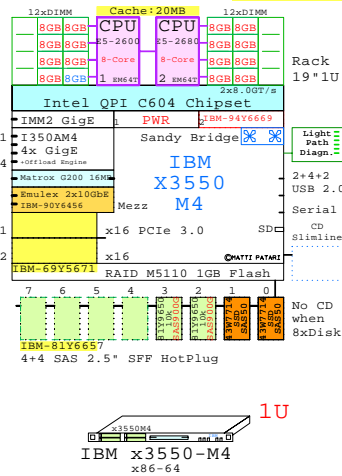

10-Jan-2013

Welcome to GoldenEggs x86 Visual Configurations

<http://www.goldeneggs.fi>

A picture is worth of one thousand words.
It talks all Global languages.

x86-64 servers: **Dell** **IBM** **HP** **Fujitsu** **SUN** **Acer** **Lenovo** and **Cisco**

4x Gigabit E
iDRAC7 Remote Manager

Intel Xeon E5-2680 x86-64
2700MHz 2P 8-Core **DELL-R720-A**

Intel Xeon E5-2680 x86-64
2700MHz 2P 8-Core **IBM-7914-L2x**

1U
IBM x3550-M4
x86-64

AMD Opteron 6172 x86-64
2100MHz 2P 12-Core **573088-421 EU**