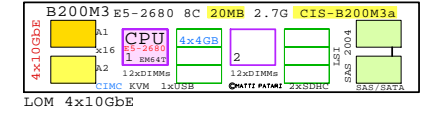

UCS 2204XP
Fabric Extender 40Gbps
Four Ports Up
8x2 ports 10GE FCoE
CIS-2204XP

CISCO UCS 5108 Blade Server Chassis: Rack 19",6U

CISCO-UCS-5108

Server Nodes,Half Wide,2P

B200-M3

B22-M3

Server I/O Adapters

Server Node Options: