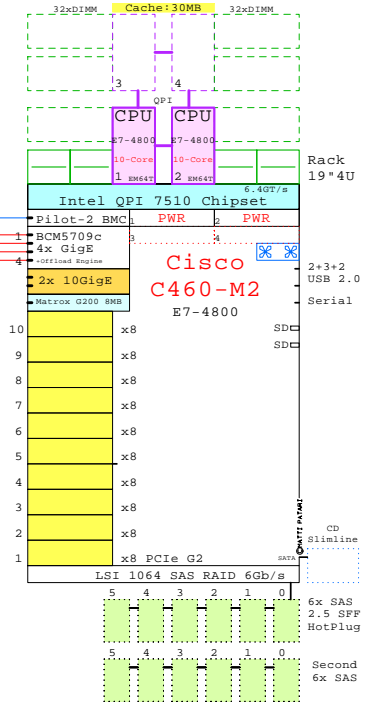

Xeon 4P-4U

Intel Xeon E7-4870 x86-64
2400MHz 4P-10Core **CISCO-C460-M2a**

Xeon 2P-2U

Extended-Memory **1TB**

Intel Xeon E7-2870 x86-64
2400MHz 2P-10Core **CISCO-C260-M2a**

Xeon 2P-2U

Extended-Memory **0.8TB**

Intel Xeon X5680 x86-64
3330MHz 2P-Six-C **CISCO-C250-M2a**

Xeon 2P-2U

Intel Xeon X5680 x86-64
3330MHz 2P-Six-C **CISCO-C210-M2a**

Xeon 2P-1U

Intel Xeon X5680 x86-64
3330MHz 2P-Six-C **CISCO-C200-M2a**

4x 1GbE

Remote Manager

↑ [Link to C200-M2 Detail-Document](#)

GE-links to other x86 families:

- <http://www.goldeneggs.fi/documents/GE-DELL-FAMILY-A.pdf>
- <http://www.goldeneggs.fi/documents/GE-IBM-FAMILY-A.pdf>
- <http://www.goldeneggs.fi/documents/GE-HP-FAMILY-A.pdf>
- <http://www.goldeneggs.fi/documents/GE-FUJI-FAMILY-A.pdf>
- <http://www.goldeneggs.fi/documents/GE-SUN-FAMILY-A.pdf>
- <http://www.goldeneggs.fi/documents/GE-ACER-FAMILY-A.pdf>
- <http://www.goldeneggs.fi/documents/GE-LENOVO-FAMILY-A.pdf>

Created by:
Matti.Patari@Kolumbus.Fi
Helsinki

Tip for detail printing:
- Zoom in area of interest
- Print, Print Current View

GoldenEggs Home:
<http://www.goldeneggs.fi>

© 2011 Matti Patari, All rights reserved.

GOLDEN EGGS Visuals Helsinki	12-Jun-2011	GE-CISCO-FAMILY-A-2
Matti.Patari@Kolumbus.fi		

Cisco UCS x86 Server 4P,2P Intel
GOLDEN EGGS Visuals, Helsinki