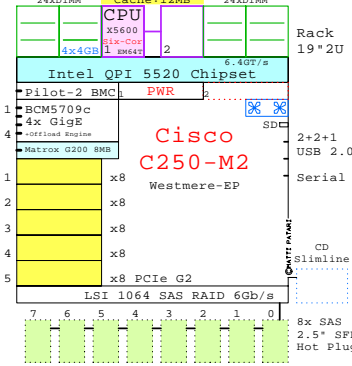

Xeon 4P-4U

Intel Xeon E7-4870 x86-64
2400MHz 4P-10Core **CISCO-C460-M2a**

Xeon 2P-2U

Extended-Memory **1TB**

Intel Xeon E7-2870 x86-64
2400MHz 2P-10Core **CISCO-C260-M2a**

Xeon 2P-2U

Extended-Memory **0.8TB**

Intel Xeon X5680 x86-64
3330MHz 2P-Six-C **CISCO-C250-M2a**

Xeon 2P-2U

Intel Xeon X5680 x86-64
3330MHz 2P-Six-C **CISCO-C210-M2a**

Xeon 2P-1U

Intel Xeon X5680 x86-64
3330MHz 2P-Six-C **CISCO-C200-M2a**

4x 1GbE

Remote Manager

↑ [Link to C200-M2 Detail-Document](#)

GE-links to other x86 families:

- <http://www.goldeneggs.fi/documents/GE-DELL-FAMILY-A.pdf>
- <http://www.goldeneggs.fi/documents/GE-IBM-FAMILY-A.pdf>
- <http://www.goldeneggs.fi/documents/GE-HP-FAMILY-A.pdf>
- <http://www.goldeneggs.fi/documents/GE-FUJI-FAMILY-A.pdf>
- <http://www.goldeneggs.fi/documents/GE-SUN-FAMILY-A.pdf>
- <http://www.goldeneggs.fi/documents/GE-ACER-FAMILY-A.pdf>
- <http://www.goldeneggs.fi/documents/GE-LENOVO-FAMILY-A.pdf>

Created by:
Matti.Patari@Kolumbus.Fi
Helsinki

Tip for detail printing:
- Zoom in area of interest
- Print, Print Current View

GoldenEggs Home:
<http://www.goldeneggs.fi>

© 2011 Matti Patari, All rights reserved.

GOLDEN EGGS Visuals Helsinki	12-Jun-2011	GE-CISCO-FAMILY-A-2
Matti.Patari@Kolumbus.fi		

Cisco UCS x86 Server 4P,2P Intel
GOLDEN EGGS Visuals, Helsinki