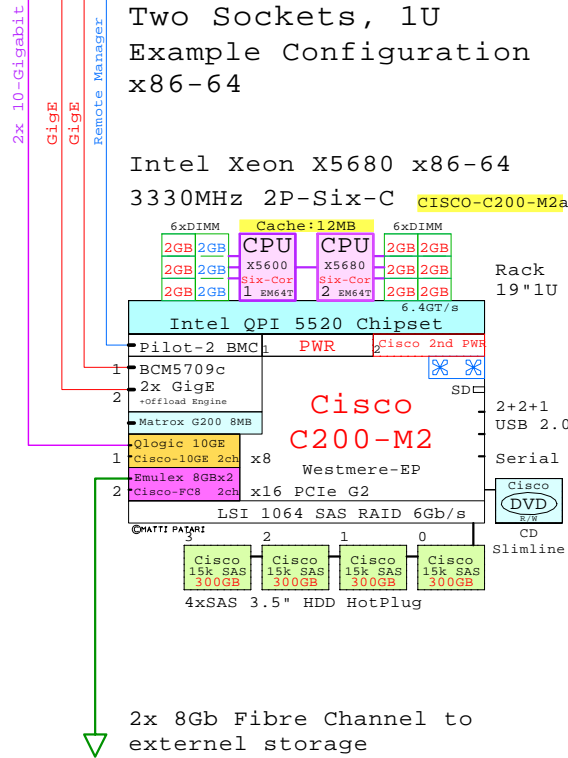

2x 8Gb Fibre Channel to external storage

Parts list for the Cisco UCS C200-M2 system above

Part Number	Qty	Description
1	1	CIS-C200M2A 1 Cisco C200-M2 2P I 6C X5680-12MB 6GB 1U
1.1	1	CIS-1-PWR 1 Cisco UCS C200 second power supply
1.2	1	CIS-10GE-2X 1 Cisco Qlogic 10GE CNA 2-ch adapter
1.3	4	CIS-300G-35 4 Cisco SAS 300GB 15k 3.5" HDD HotPlug
1.4	1	CIS-DVD 1 Cisco CD-RW/DVD-ROM Option kit, slimline
1.5	1	CIS-FC8-2X 1 Cisco Emulex FC 8Gb 2-ch PCIe HBA
1.6	9	CIS-M1X2GB 9 Cisco 1x2GB DIMM Memory kit C200/10
1.7	1	CIS-X5680 1 Cisco Xeon 6C X5680-12MB 3.33GHz for C20