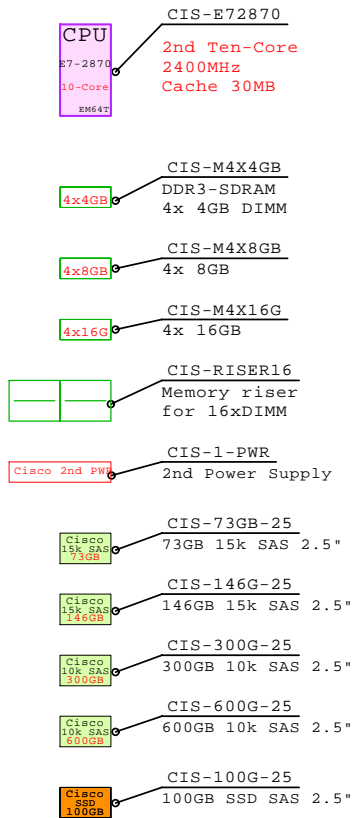

Cisco UCS C260-M2
Xeon E7-2800

Internal Options: