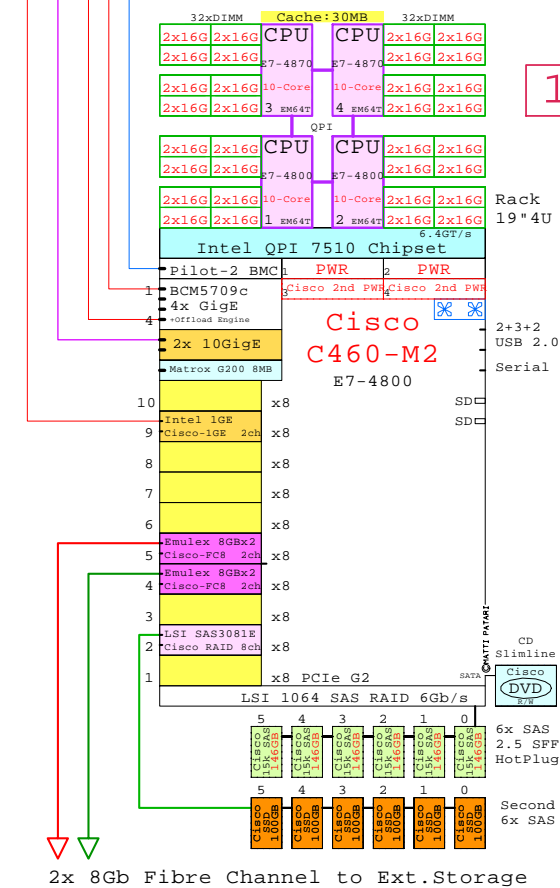

Four Sockets, 4U
Example Configuration
x86-64

Intel Xeon E7-4870 x86-64
2400MHz 4P-10Core
CISCO-C460-M2a

1TB