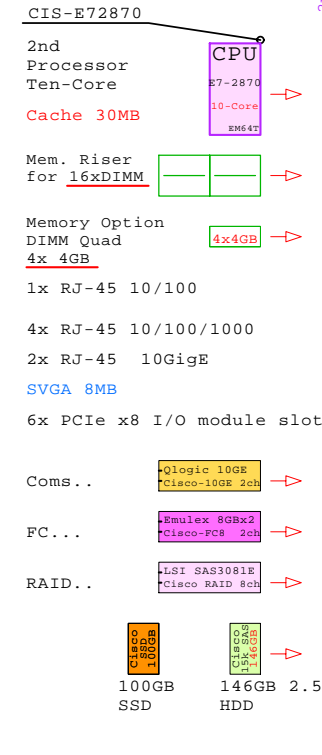

Cisco UCS C260-M2
Xeon E7-2800

Internal Options:

Two Sockets, 2U
Example Configuration
x86-64

Intel Xeon E7-2870 x86-64
2400MHz 2P-10Core **CISCO-C260-M2a**

Extended-Memory

E7-2800
2400MHz Ten-Core

Intel Xeon E7-2870 x86-64
2400MHz 2P-10Core **CISCO-C260-M2a**

2x 8Gb Fibre Channel to Ext.Storage

Link to this document: <http://www.goldeneggs.fi/documents/GE-CISCO-C260M2-A.pdf>

Parts list for the 1TB Cisco UCS C260-M2 system above

Part Number	Qty	Description
1	1	CISCO-C260M2A 1 Cisco C260-M2 2P I 10-C E7-2870 30MB 0GB
1.1	1	CIS-1-PWR 1 Cisco UCS C200 second power supply
1.2	8	CIS-100G-25 8 Cisco SAS 100GB SSD 2.5" HotPlug
1.3	1	CIS-10GE-2X 1 Cisco Qlogic 10GE CNA 2-ch adapter
1.4	8	CIS-146G-25 8 Cisco SAS 146GB 15k 2.5" HDD HotPlug
1.5	1	CIS-E72870 1 Disco Xeon E7-2870 10-Core 2.4GHz 30MB P
1.6	2	CIS-FC8-2X 2 Cisco Emulex FC 8Gb 2-ch PCIe HBA
1.7	4	CIS-M4X16G 4 Cisco 4x16GB DIMM Memory kit C250/60
1.8	1	CIS-RAID-8 1 Cisco LSI 8-port 6Gb/s SAS RAID HBA
1.9	1	CIS-RISER16 1 Cisco Memory Riser 16xDIMM for C260
1.9.1	4	CIS-M4X16G 4 Cisco 4x16GB DIMM Memory kit C250/60
1.10	1	CIS-RISER16 1 Cisco Memory Riser 16xDIMM for C260
1.10.1	4	CIS-M4X16G 4 Cisco 4x16GB DIMM Memory kit C250/60
1.11	1	CIS-RISER16 1 Cisco Memory Riser 16xDIMM for C260
1.11.1	4	CIS-M4X16G 4 Cisco 4x16GB DIMM Memory kit C250/60