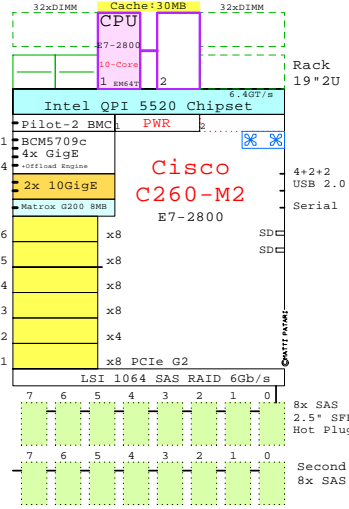

Xeon 4P-4U

Intel Xeon E7-4870 x86-64
2400MHz 4P-10Core **CISCO-C460-M2a**

Xeon 2P-2U

Extended-Memory **1TB**

Intel Xeon E7-2870 x86-64
2400MHz 2P-10Core **CISCO-C260-M2a**

Xeon 2P-2U

Extended-Memory **0.8TB**

Intel Xeon X5680 x86-64
3330MHz 2P-Six-C **CISCO-C250-M2a**

Xeon 2P-2U

Intel Xeon X5680 x86-64
3330MHz 2P-Six-C **CISCO-C210-M2a**

Xeon 2P-1U

Intel Xeon X5680 x86-64
3330MHz 2P-Six-C **CISCO-C200-M2a**

4x 1GbE

Remote Manager

↑ [Link to C200-M2 Detail-Document](#)

GE-links to other x86 families:

- <http://www.goldeneggs.fi/documents/GE-DELL-FAMILY-A.pdf>
- <http://www.goldeneggs.fi/documents/GE-IBM-FAMILY-A.pdf>
- <http://www.goldeneggs.fi/documents/GE-HP-FAMILY-A.pdf>
- <http://www.goldeneggs.fi/documents/GE-FUJI-FAMILY-A.pdf>
- <http://www.goldeneggs.fi/documents/GE-SUN-FAMILY-A.pdf>
- <http://www.goldeneggs.fi/documents/GE-ACER-FAMILY-A.pdf>
- <http://www.goldeneggs.fi/documents/GE-LENOVO-FAMILY-A.pdf>

Created by:
Matti.Patari@Kolumbus.Fi
Helsinki

Tip for detail printing:
- Zoom in area of interest
- Print, Print Current View

GoldenEggs Home:
<http://www.goldeneggs.fi>

© 2011 Matti Patari, All rights reserved.

GOLDEN EGGS Visuals Helsinki	12-Jun-2011	GE-CISCO-FAMILY-A-2
Matti.Patari@Kolumbus.fi		

Cisco UCS x86 Server 4P,2P Intel
GOLDEN EGGS Visuals, Helsinki