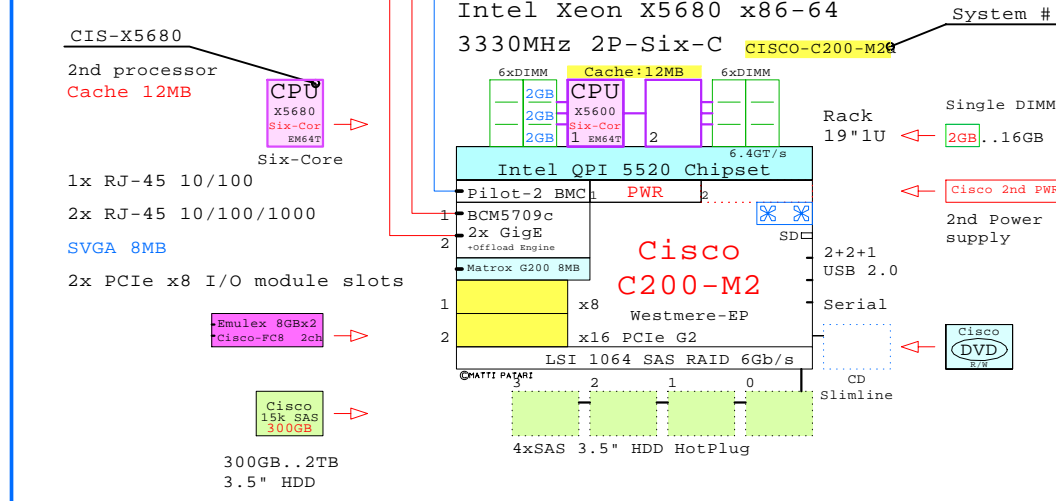

GOLDEN EGGS Visuals Helsinki	12-Jun-2011	GE-CISCO-FAMILY-A-2
Matti.Patari@Kolumbus.fi		

Cisco UCS x86 Server 4P,2P Intel
GOLDEN EGGS Visuals, Helsinki

Cisco UCS C200-M2
Xeon 5600

Internal Options:

-  **CIS-X5680**
2nd Six-Core X5680
3330MHz 12MB
-  **CIS-M1X2GB**
DDR3-SDRAM
1x 2GB DIMM
-  **CIS-M1X4GB**
-  **CIS-M1X8GB**
-  **CIS-M1X16G**
-  **CIS-1-PWR**
2nd Power Supply
-  **CIS-300G-35**
300GB 15k SAS 3.5"
-  **CIS-450G-35**
450GB 15k SAS 3.5"
-  **CIS-1TB-35**
1TB 7.2k SAS 3.5"
-  **CIS-2TB-35**
2TB 7.2k SAS 3.5"
-  **CIS-DVD**
DVD
-  **CIS-1GE-2X**
1GbE 2ch LAN Adapter
-  **CIS-10GE-2X**
10GbE 2ch LAN Adapter
-  **CIS-RAID-8**
SAS RAID 8-Port
-  **CIS-FC8-2X**
FC 8Gb 2ch HBA

2x 8Gb Fibre Channel to external storage

Parts list for the Cisco UCS C200-M2 system above

Part Number	Qty	Description
1	1	CIS-C200M2A 1 Cisco C200-M2 2P I 6C X5680-12MB 6GB 1U
1.1	1	CIS-1-PWR 1 Cisco UCS C200 second power supply
1.2	1	CIS-10GE-2X 1 Cisco Qlogic 10GE CNA 2-ch adapter
1.3	4	CIS-300G-35 4 Cisco SAS 300GB 15k 3.5" HDD HotPlug
1.4	1	CIS-DVD 1 Cisco CD-RW/DVD-ROM Option kit, slimline
1.5	1	CIS-FC8-2X 1 Cisco Emulex FC 8Gb 2-ch PCIe HBA
1.6	9	CIS-M1X2GB 9 Cisco 1x2GB DIMM Memory kit C200/10
1.7	1	CIS-X5680 1 Cisco Xeon 6C X5680-12MB 3.33GHz for C20