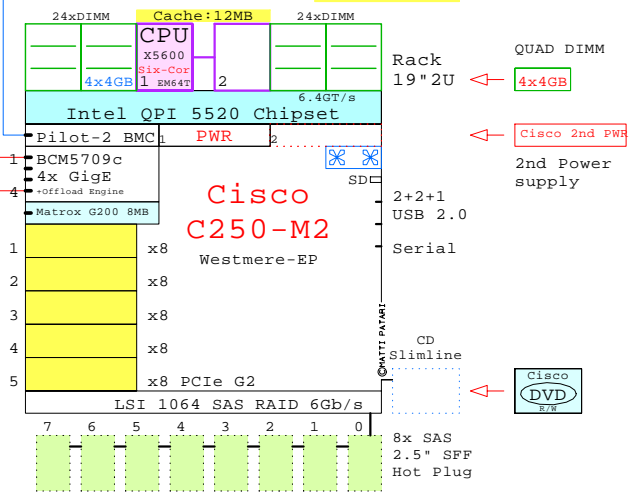

Extended-Memory

CIS-X5680
2nd processor
Cache 12MB
Six-Core

1x RJ-45 10/100
4x RJ-45 10/100/1000
SVGA 8MB
5x PCIe x8 I/O module slots

- Qlogic 10GE
  Cisco-10GE 2ch
- Emulex 8GBx2
  Cisco-FC8 2ch
- 100GB
  SSD
- 146GB 2.5"
  HDD

Westmere-EP
Six-Core
3330MHz
5600

Intel Xeon X5680 x86-64
3330MHz 2P-Six-C CISC0-C250-M2e