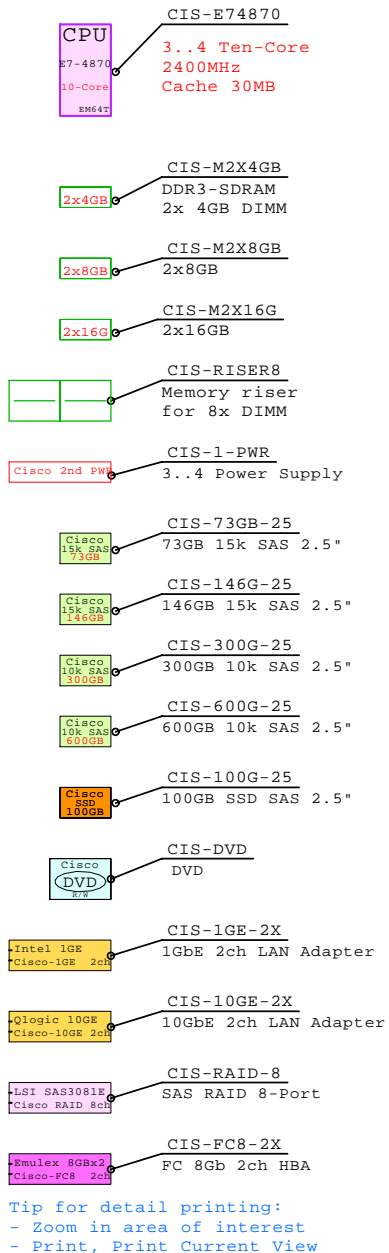

Cisco UCS C460-M2
Xeon E7-4800

Internal Options: