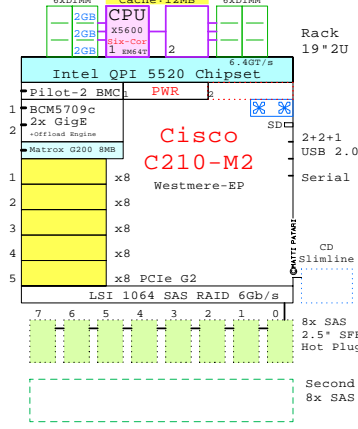

Xeon 4P-4U

Intel Xeon E7-4870 x86-64
2400MHz 4P-10Core **CISCO-C460-M2a**

Xeon 2P-2U

Extended-Memory **1TB**

Intel Xeon E7-2870 x86-64
2400MHz 2P-10Core **CISCO-C260-M2a**

Xeon 2P-2U

Extended-Memory **0.8TB**

Intel Xeon X5680 x86-64
3330MHz 2P-Six-C **CISCO-C250-M2a**

Xeon 2P-2U

Intel Xeon X5680 x86-64
3330MHz 2P-Six-C **CISCO-C210-M2a**

Xeon 2P-1U

Intel Xeon X5680 x86-64
3330MHz 2P-Six-C **CISCO-C200-M2a**

4x 1GbE

Remote Manager

↑ [Link to C200-M2 Detail-Document](#)

GE-links to other x86 families:

- <http://www.goldeneggs.fi/documents/GE-DELL-FAMILY-A.pdf>
- <http://www.goldeneggs.fi/documents/GE-IBM-FAMILY-A.pdf>
- <http://www.goldeneggs.fi/documents/GE-HP-FAMILY-A.pdf>
- <http://www.goldeneggs.fi/documents/GE-FUJI-FAMILY-A.pdf>
- <http://www.goldeneggs.fi/documents/GE-SUN-FAMILY-A.pdf>
- <http://www.goldeneggs.fi/documents/GE-ACER-FAMILY-A.pdf>
- <http://www.goldeneggs.fi/documents/GE-LENOVO-FAMILY-A.pdf>

Created by:
Matti.Patari@Kolumbus.Fi
Helsinki

Tip for detail printing:
- Zoom in area of interest
- Print, Print Current View

GoldenEggs Home:
<http://www.goldeneggs.fi>

© 2011 Matti Patari, All rights reserved.

GOLDEN EGGS Visuals Helsinki	12-Jun-2011	GE-CISCO-FAMILY-A-2
Matti.Patari@Kolumbus.fi		

Cisco UCS x86 Server 4P,2P Intel
GOLDEN EGGS Visuals, Helsinki