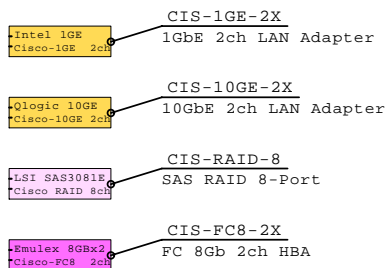

Cisco UCS C260-M2
Xeon E7-2800

Internal Options:

Two Sockets, 2U
Example Configuration
x86-64

Intel Xeon E7-2870 x86-64
2400MHz 2P-10Core **CISCO-C260-M2a**

Extended-Memory

E7-2800
2400MHz Ten-Core

Intel Xeon E7-2870 x86-64
2400MHz 2P-10Core **CISCO-C260-M2a**

2x 8Gb Fibre Channel to Ext.Storage

Link to this document: <http://www.goldeneggs.fi/documents/GE-CISCO-C260M2-A.pdf>

Parts list for the 1TB Cisco UCS C260-M2 system above

Part Number	Qty	Description
1	1	CISCO-C260M2A 1 Cisco C260-M2 2P I 10-C E7-2870 30MB 0GB
1.1	1	CIS-1-PWR 1 Cisco UCS C200 second power supply
1.2	8	CIS-100G-25 8 Cisco SAS 100GB SSD 2.5" HotPlug
1.3	1	CIS-10GE-2X 1 Cisco Qlogic 10GE CNA 2-ch adapter
1.4	8	CIS-146G-25 8 Cisco SAS 146GB 15k 2.5" HDD HotPlug
1.5	1	CIS-E72870 1 Disco Xeon E7-2870 10-Core 2.4GHz 30MB P
1.6	2	CIS-FC8-2X 2 Cisco Emulex FC 8Gb 2-ch PCIe HBA
1.7	4	CIS-M4X16G 4 Cisco 4x16GB DIMM Memory kit C250/60
1.8	1	CIS-RAID-8 1 Cisco LSI 8-port 6Gb/s SAS RAID HBA
1.9	1	CIS-RISER16 1 Cisco Memory Riser 16xDIMM for C260
1.9.1	4	CIS-M4X16G 4 Cisco 4x16GB DIMM Memory kit C250/60
1.10	1	CIS-RISER16 1 Cisco Memory Riser 16xDIMM for C260
1.10.1	4	CIS-M4X16G 4 Cisco 4x16GB DIMM Memory kit C250/60
1.11	1	CIS-RISER16 1 Cisco Memory Riser 16xDIMM for C260
1.11.1	4	CIS-M4X16G 4 Cisco 4x16GB DIMM Memory kit C250/60