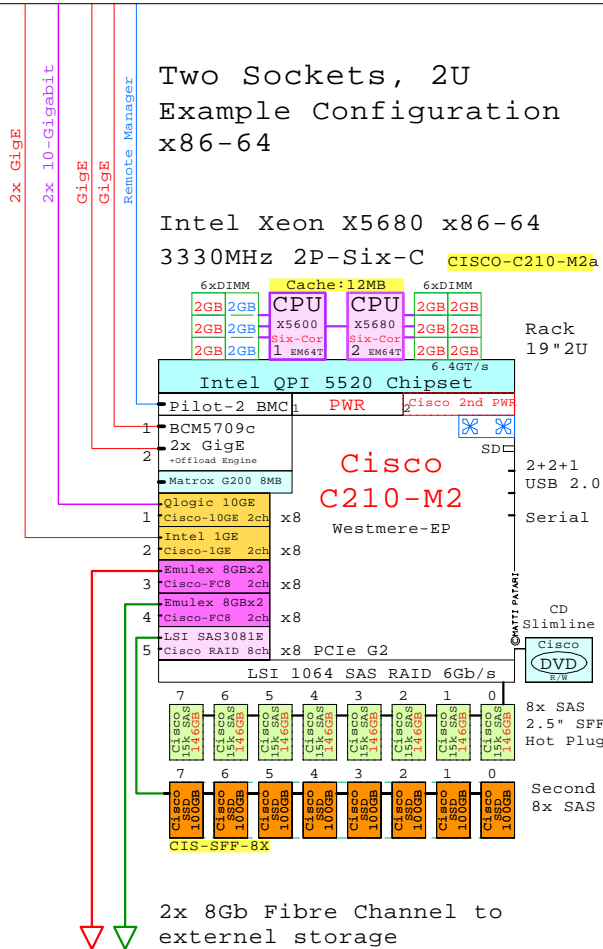

Cisco UCS C200-M2 Intel Six-Core 5600 2P/1U

Cisco UCS C210-M2
Xeon 5600

Internal Options:

-  CPU X5680 Six-Cor EM64T 2nd Six-Core X5680 3330MHz 12MB
-  CIS-M1X2GB DDR3-SDRAM 1x 2GB DIMM
-  CIS-M1X4GB
-  CIS-M1X8GB
-  CIS-M1X16G
-  CIS-1-PWR 2nd Power Supply
-  CIS-73GB-25 73GB 15k SAS 2.5"
-  CIS-146G-25 146GB 15k SAS 2.5"
-  CIS-300G-25 300GB 10k SAS 2.5"
-  CIS-600G-25 600GB 10k SAS 2.5"
-  CIS-100G-25 100GB SSD SAS 2.5"
-  CIS-DVD DVD
-  CIS-1GE-2X 1GbE 2ch LAN Adapter
-  CIS-10GE-2X 10GbE 2ch LAN Adapter
-  CIS-RAID-8 SAS RAID 8-Port
-  CIS-FC8-2X FC 8Gb 2ch HBA