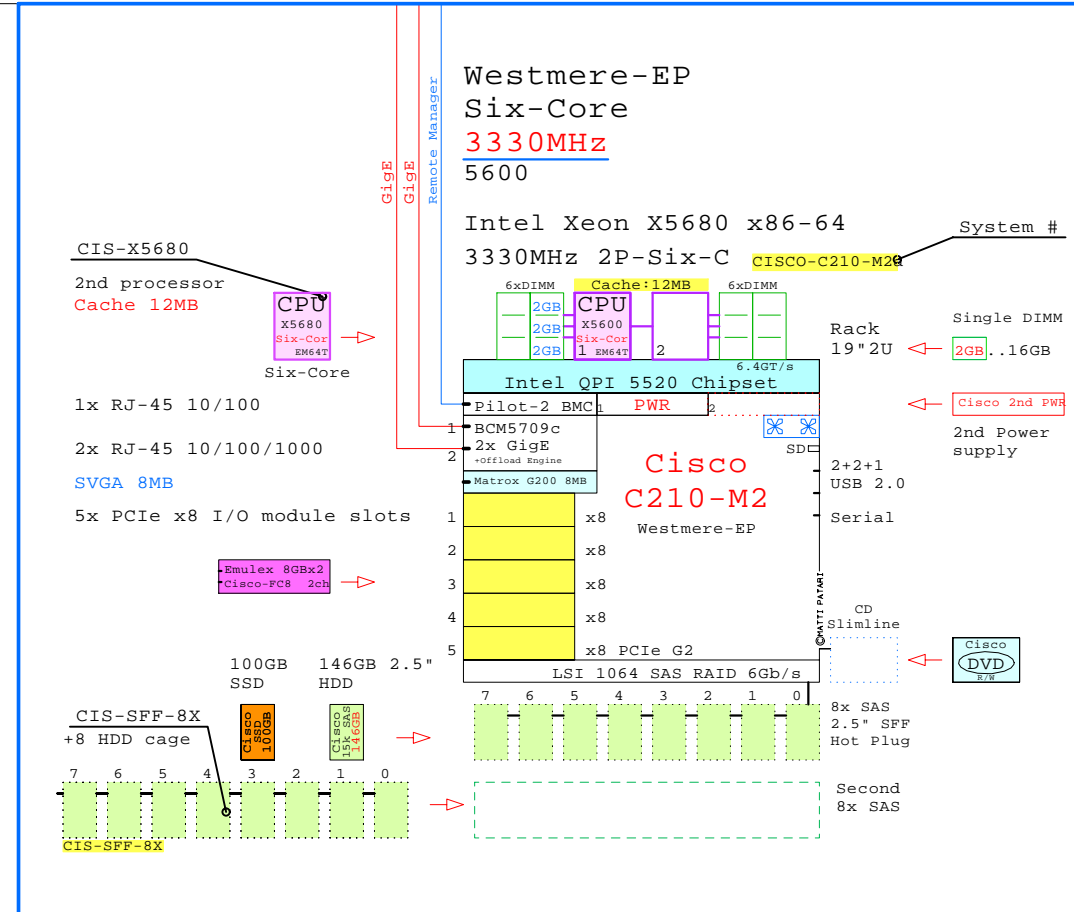

Link to this document: <http://www.goldeneggs.fi/documents/GE-CISCO-C210M2-A.pdf>

MS Windows Server 2003 and 2008 R2
LINUX: Red Hat, SuSE
VMware Virtualization Software
Hyper-V

Tip for detail printing:
- Zoom in area of interest
- Print, Print Current View

GoldenEggs Home:
<http://www.goldeneggs.fi>

© 2011 Matti Patari, All rights reserved.

GOLDEN EGGS Visuals™ Helsinki	19-Apr-2011	GE-CISCO-C210M2-A
		Matti.Patari@Kolumbus.Fi

Cisco C210-M2 2P/2U X5680 3330MHz
GOLDEN EGGS Visuals, Helsinki

Cisco UCS C210-M2 Intel Six-Core 5600 2P/2U