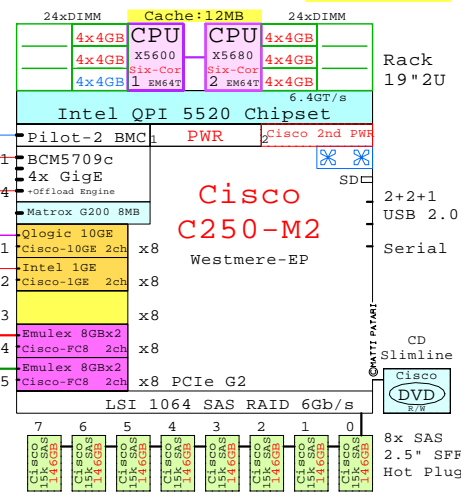

Cisco UCS C210-M2 Intel Six-Core 5600 2P/2U

Cisco UCS C250-M2
Xeon 5600

Internal Options:

-  **CIS-X5680**
2nd Six-Core X5680
3330MHz 12MB
-  **CIS-M4X4GB**
4x4GB
DDR3-SDRAM
4x 4GB DIMM
-  **CIS-M4X8GB**
4x8GB
-  **CIS-M4X16G**
4x16G
-  **CIS-1-PWR**
2nd Power Supply
-  **CIS-73GB-25**
73GB 15k SAS 2.5"
-  **CIS-146G-25**
146GB 15k SAS 2.5"
-  **CIS-300G-25**
300GB 10k SAS 2.5"
-  **CIS-600G-25**
600GB 10k SAS 2.5"
-  **CIS-100G-25**
100GB SSD SAS 2.5"
-  **CIS-DVD**
DVD
-  **CIS-1GE-2X**
1GbE 2ch LAN Adapter
-  **CIS-10GE-2X**
10GbE 2ch LAN Adapter
-  **CIS-RAID-8**
SAS RAID 8-Port
-  **CIS-FC8-2X**
FC 8Gb 2ch HBA

Two Sockets, 2U
Example Configuration
x86-64

Intel Xeon X5680 x86-64
3330MHz 2P-Six-C CISC0-C250-M2a

2x 8Gb Fibre Channel to external storage

Parts list for the Cisco UCS C250-M2 system above

Part Number	Qty	Description
1	1	CIS-C250M2A 1 Cisco C250-M2 2P I 6C X5680-12MB 16GB 2U
1.1	1	CIS-1-PWR 1 Cisco UCS C200 second power supply
1.2	1	CIS-10GE-2X 1 Cisco Qlogic 10GE CNA 2-ch adapter
1.3	8	CIS-146G-25 8 Cisco SAS 146GB 15k 2.5" HDD HotPlug
1.4	1	CIS-1GE-2X 1 Cisco Intel 1GE 2-Port server adapter
1.5	1	CIS-DVD 1 Cisco CD-RW/DVD-ROM Option kit, slimline
1.6	2	CIS-FC8-2X 2 Cisco Emulex FC 8Gb 2-ch PCIe HBA
1.7	5	CIS-M4X4GB 5 Cisco 4x4GB DIMM Memory kit C250/60
1.8	1	CIS-X5680 1 Cisco Xeon 6C X5680-12MB 3.33GHz for C20