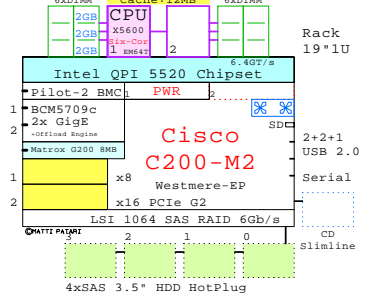

Xeon 4P-4U

Intel Xeon E7-4870 x86-64
2400MHz 4P-10Core **CISCO-C460-M2a**

Xeon 2P-2U

Extended-Memory **1TB**

Intel Xeon E7-2870 x86-64
2400MHz 2P-10Core **CISCO-C260-M2a**

Xeon 2P-2U

Extended-Memory **0.8TB**

Intel Xeon X5680 x86-64
3330MHz 2P-Six-C **CISCO-C250-M2a**

Xeon 2P-2U

Intel Xeon X5680 x86-64
3330MHz 2P-Six-C **CISCO-C210-M2a**

Xeon 2P-1U

Intel Xeon X5680 x86-64
3330MHz 2P-Six-C **CISCO-C200-M2a**

4x 1GbE

Remote Manager

↑ [Link to C200-M2 Detail-Document](#)

GE-links to other x86 families:

- <http://www.goldeneggs.fi/documents/GE-DELL-FAMILY-A.pdf>
- <http://www.goldeneggs.fi/documents/GE-IBM-FAMILY-A.pdf>
- <http://www.goldeneggs.fi/documents/GE-HP-FAMILY-A.pdf>
- <http://www.goldeneggs.fi/documents/GE-FUJI-FAMILY-A.pdf>
- <http://www.goldeneggs.fi/documents/GE-SUN-FAMILY-A.pdf>
- <http://www.goldeneggs.fi/documents/GE-ACER-FAMILY-A.pdf>
- <http://www.goldeneggs.fi/documents/GE-LENOVO-FAMILY-A.pdf>

Created by:
Matti.Patari@Kolumbus.Fi
Helsinki

Tip for detail printing:
- Zoom in area of interest
- Print, Print Current View

GoldenEggs Home:
<http://www.goldeneggs.fi>

© 2011 Matti Patari, All rights reserved.

GOLDEN EGGS Visuals Helsinki	12-Jun-2011	GE-CISCO-FAMILY-A-2
Matti.Patari@Kolumbus.fi		

Cisco UCS x86 Server 4P,2P Intel
GOLDEN EGGS Visuals, Helsinki