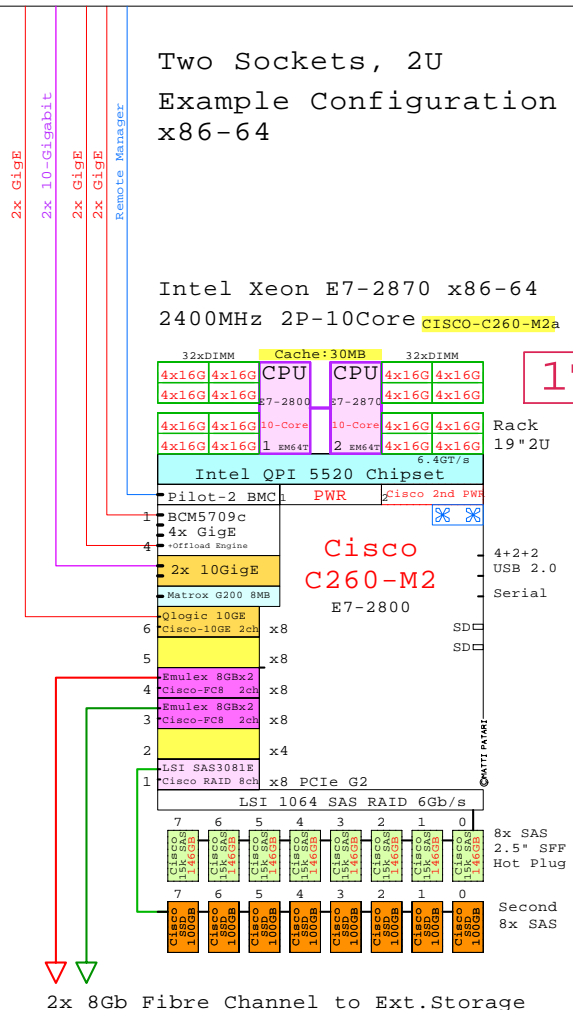

Two Sockets, 2U
Example Configuration
x86-64

Intel Xeon E7-2870 x86-64
2400MHz 2P-10Core **CISCO-C260-M2a**