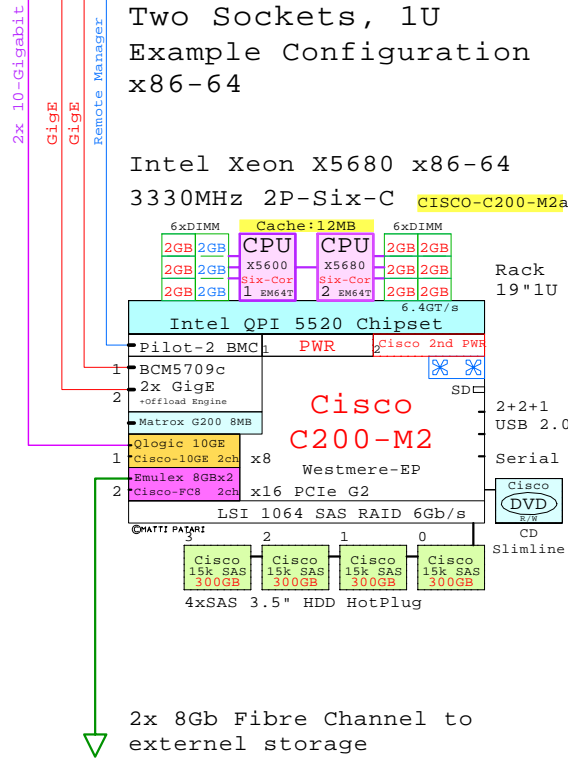

Cisco UCS C200-M2  
Xeon 5600

Internal Options:

-  **CIS-X5680**  
2nd Six-Core X5680  
3330MHz 12MB
-  **CIS-M1X2GB**  
DDR3-SDRAM  
1x 2GB DIMM
-  **CIS-M1X4GB**
-  **CIS-M1X8GB**
-  **CIS-M1X16G**
-  **CIS-1-PWR**  
2nd Power Supply
-  **CIS-300G-35**  
300GB 15k SAS 3.5"
-  **CIS-450G-35**  
450GB 15k SAS 3.5"
-  **CIS-1TB-35**  
1TB 7.2k SAS 3.5"
-  **CIS-2TB-35**  
2TB 7.2k SAS 3.5"
-  **CIS-DVD**  
DVD
-  **CIS-1GE-2X**  
1GbE 2ch LAN Adapter
-  **CIS-10GE-2X**  
10GbE 2ch LAN Adapter
-  **CIS-RAID-8**  
SAS RAID 8-Port
-  **CIS-FC8-2X**  
FC 8Gb 2ch HBA

2x 8Gb Fibre Channel to external storage

Parts list for the Cisco UCS C200-M2 system above

Part Number	Qty	Description
1	1	CIS-C200M2A 1 Cisco C200-M2 2P I 6C X5680-12MB 6GB 1U
1.1	1	CIS-1-PWR 1 Cisco UCS C200 second power supply
1.2	1	CIS-10GE-2X 1 Cisco Qlogic 10GE CNA 2-ch adapter
1.3	4	CIS-300G-35 4 Cisco SAS 300GB 15k 3.5" HDD HotPlug
1.4	1	CIS-DVD 1 Cisco CD-RW/DVD-ROM Option kit, slimline
1.5	1	CIS-FC8-2X 1 Cisco Emulex FC 8Gb 2-ch PCIe HBA
1.6	9	CIS-M1X2GB 9 Cisco 1x2GB DIMM Memory kit C200/10
1.7	1	CIS-X5680 1 Cisco Xeon 6C X5680-12MB 3.33GHz for C20