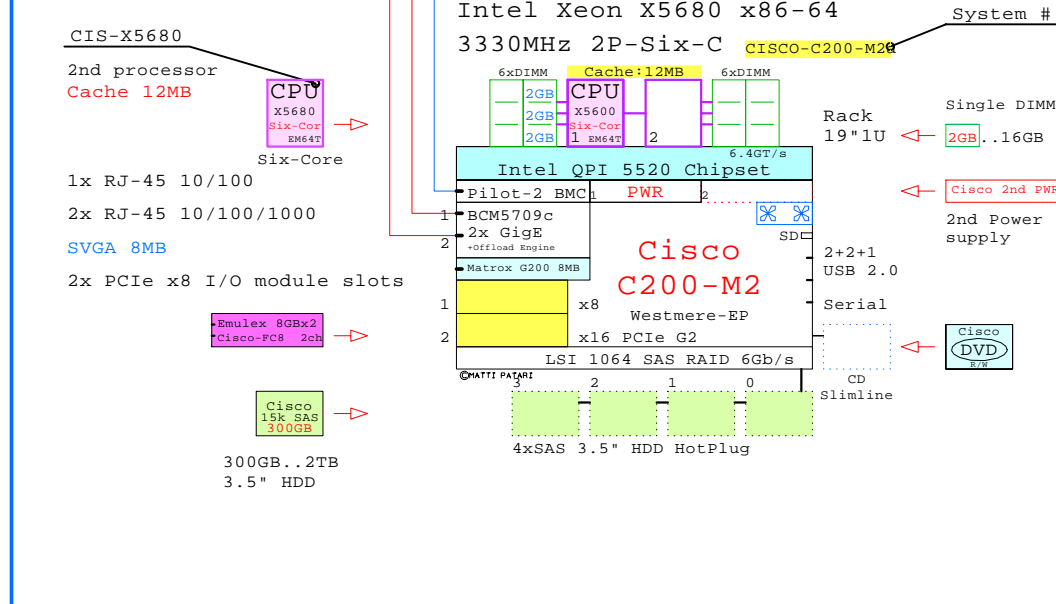

Cisco UCS C200-M2  
Xeon 5600

Internal Options:

-  **CIS-X5680**  
2nd Six-Core X5680  
3330MHz 12MB
-  **CIS-M1X2GB**  
DDR3-SDRAM  
1x 2GB DIMM
-  **CIS-M1X4GB**
-  **CIS-M1X8GB**
-  **CIS-M1X16G**
-  **CIS-1-PWR**  
2nd Power Supply
-  **CIS-300G-35**  
300GB 15k SAS 3.5"
-  **CIS-450G-35**  
450GB 15k SAS 3.5"
-  **CIS-1TB-35**  
1TB 7.2k SAS 3.5"
-  **CIS-2TB-35**  
2TB 7.2k SAS 3.5"
-  **CIS-DVD**  
DVD
-  **CIS-1GE-2X**  
1GbE 2ch LAN Adapter
-  **CIS-10GE-2X**  
10GbE 2ch LAN Adapter
-  **CIS-RAID-8**  
SAS RAID 8-Port
-  **CIS-FC8-2X**  
FC 8Gb 2ch HBA

2x 8Gb Fibre Channel to external storage

Parts list for the Cisco UCS C200-M2 system above

Part Number	Qty	Description
1	1	CIS-C200M2A 1 Cisco C200-M2 2P I 6C X5680-12MB 6GB 1U
1.1	1	CIS-1-PWR 1 Cisco UCS C200 second power supply
1.2	1	CIS-10GE-2X 1 Cisco Qlogic 10GE CNA 2-ch adapter
1.3	4	CIS-300G-35 4 Cisco SAS 300GB 15k 3.5" HDD HotPlug
1.4	1	CIS-DVD 1 Cisco CD-RW/DVD-ROM Option kit, slimline
1.5	1	CIS-FC8-2X 1 Cisco Emulex FC 8Gb 2-ch PCIe HBA
1.6	9	CIS-M1X2GB 9 Cisco 1x2GB DIMM Memory kit C200/10
1.7	1	CIS-X5680 1 Cisco Xeon 6C X5680-12MB 3.33GHz for C20