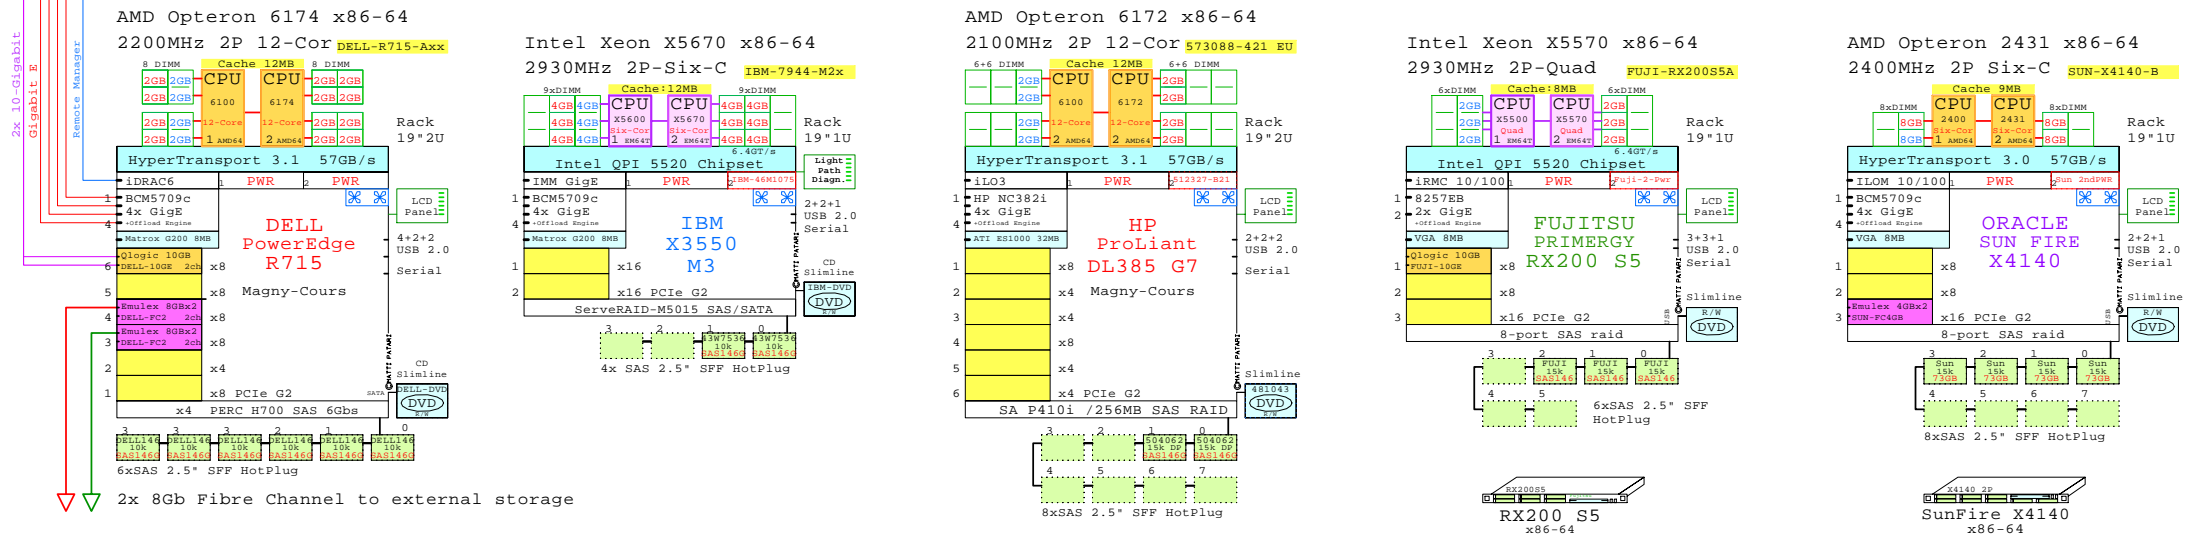

Welcome to Golden Eggs Visual Configurations

<http://www.goldeneggs.fi>

This picture is a comparison chart for: DELL, IBM, HP, FUJITSU and SUN 2-socket x86-64 servers.
A picture is worth of one thousand words. It talks all Global languages.

Golden Eggs history:

It all started late 80's when I was a local Sales technical support at Digital Equipment Corporation Helsinki office. I did have numerous configuration diagrams in my personal paper notebook. This booklet was my daily hand tool to quickly sort out complicated HW configuration. This booklet was photo copied numerous times for our Sales personal, Partners and End-Customers. Then came splendid VAXstations and AutoCAD software available. I pushed the picture arsenal through the screen and the material was distributed in PostScript files in DECnet. The work was available in printable files in all DEC locations. When Internet was invented, Golden Eggs found its delivery to all Customers who needed simple, technical guide books.

Old Golden Eggs outlets are still available at:

- ➔ <http://h18000.www1.hp.com/info/GECPQA/> DEC/Compaq: VAX, Alpha, Storage and ProLiant servers
- ➔ <http://www.openvms.org/pages.php?page=GoldenEggs> OpenVMS.org: Alpha, Storage, ProLiant and Integrity servers
- ➔ This is the present x86 server Golden Eggs Hatchery.
- ➔ <http://www.goldeneggs.fi>

Why ?? Golden Eggs ??
I think that a good service must have a good name. These pictures are real Golden Pieces for system builders.

I wish you nice reading and good x86 system planning sessions.
Matti.Patari@Kolumbus.Fi Helsinki, Finland

Your comments, improvements, etc are always welcome.

© 2010 Matti Patari, All rights reserved.

GOLDEN EGGS Visuals™ Helsinki	03-Jul-2010	GE-Welcomel Matti.Patari@Kolumbus.Fi

Welcome to Visual Configurations
GOLDEN EGGS Visuals, Helsinki