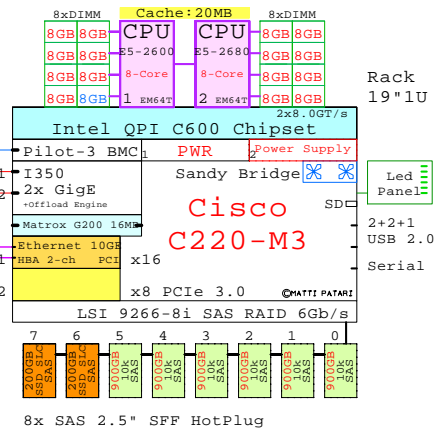

Cisco UCS C220-M3
Xeon E5-2680

Internal Options:

- CPU** INT-E5-2680
E5-2680
2nd Eight-Core
E5-2680 20MB
2700MHz 130W
- MEM-8GB**
DDR3-1333
1x DIMMs each
- MEM-16GB**
16G
- MEM-32GB**
32G
- POWER-2**
2nd Power 650W
- HDD-300GB**
300GB 15k SAS 2.5"
- HDD-600GB**
600GB 10k SAS 2.5"
- HDD-900GB**
900GB 10k SAS 2.5"
- SSD-200GB**
200GB SSD SAS 2.5"

- PCI-RAID**
RAID SAS
HBA 8-ch PCI SAS RAID PCIe
- PCI-1GbE**
Ethernet 1GbE
HBA 2-ch PCI 1Gb Ethernet 2ch
- PCI-10GbE**
Ethernet 10GbE
HBA 2-ch PCI 10Gb Ethernet 2ch
- PCI-FC8**
FC 8Gb
HBA 2-ch PCI FibreChannel 8Gb 2-ch
- PCI-INF40**
InfiniBand 40GbE
HBA 1-ch PCI InfiniBand 1-ch 40Gbs

Example Configuration
x86-64

Intel Xeon E5-2680 x86-64
2700MHz 2P 8-Core CISCO-C220-M3a

8x SAS 2.5" SFF HotPlug

Parts list for the 2P Eight-Core Cisco UCS C220-M3

Part Number	Qty	Description
CIS-C220M3A	1	Cisco C220-M3 2P 8C E5-2680-20MB 8GB 1U
HDD-900GB	6	Disk HDD 900GB 2.5" SAS 10k hot-plug
INT-E5-2680	1	Intel Xeon E5-2680 8-Core 2.7GHz 20MB Pr
MEM-8GB	15	Memory 1x 8GB DIMM
PCI-10GbE	1	Ethernet 2x 10GbE PCI HBA
POWER-2	1	Additional power supply hot-plug
SSD-200GB	2	Disk SSD 200GB 2.5" SAS SLC hot-plug

Sandy Bridge
2700MHz Eight-Core

Max Memory
16x 32GB=
512GB

Intel Xeon E5-2680 x86-64
2700MHz 2P 8-Core CISCO-C220-M3e

8x SAS 2.5" SFF HotPlug

GE-link to this document: <http://www.goldeneggs.fi/documents/GE-CISCO-C220M3-A.pdf>