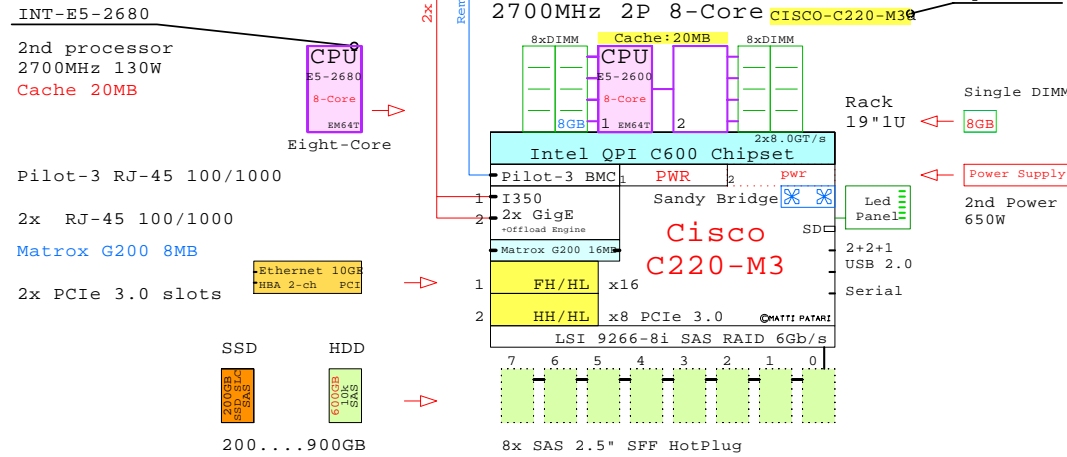

Cisco UCS C220-M3
Xeon E5-2680

Internal Options:

- CPU** INT-E5-2680
E5-2680
2nd Eight-Core
E5-2680 20MB
2700MHz 130W
- MEM-8GB**
DDR3-1333
1x DIMMs each
- MEM-16GB**
16G
- MEM-32GB**
32G
- POWER-2**
2nd Power 650W
- HDD-300GB**
300GB 15k SAS 2.5"
- HDD-600GB**
600GB 10k SAS 2.5"
- HDD-900GB**
900GB 10k SAS 2.5"
- SSD-200GB**
200GB SSD SAS 2.5"

- PCI-RAID**
RAID SAS
HBA 8-ch PCI SAS RAID PCIe
- PCI-1GbE**
Ethernet 1GbE
HBA 2-ch PCI 1Gb Ethernet 2ch
- PCI-10GbE**
Ethernet 10GbE
HBA 2-ch PCI 10Gb Ethernet 2ch
- PCI-FC8**
FC 8Gb
HBA 2-ch PCI FibreChannel 8Gb 2-ch
- PCI-INF40**
InfiniBand 40GbE
HBA 1-ch PCI InfiniBand 1-ch 40Gbs

Example Configuration
x86-64

Intel Xeon E5-2680 x86-64
2700MHz 2P 8-Core CISCO-C220-M3a

8x SAS 2.5" SFF HotPlug

Parts list for the 2P Eight-Core Cisco UCS C220-M3

Part Number	Qty	Description
CIS-C220M3A	1	Cisco C220-M3 2P 8C E5-2680-20MB 8GB 1U
HDD-900GB	6	Disk HDD 900GB 2.5" SAS 10k hot-plug
INT-E5-2680	1	Intel Xeon E5-2680 8-Core 2.7GHz 20MB Pr
MEM-8GB	15	Memory 1x 8GB DIMM
PCI-10GbE	1	Ethernet 2x 10GbE PCI HBA
POWER-2	1	Additional power supply hot-plug
SSD-200GB	2	Disk SSD 200GB 2.5" SAS SLC hot-plug

Sandy Bridge
2700MHz Eight-Core

Max Memory
16x 32GB=
512GB

Intel Xeon E5-2680 x86-64
2700MHz 2P 8-Core CISCO-C220-M3e

8x SAS 2.5" SFF HotPlug

GE-link to this document: <http://www.goldeneggs.fi/documents/GE-CISCO-C220M3-A.pdf>