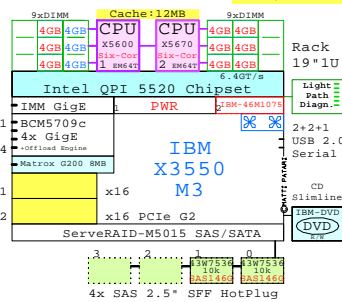

Example Configuration
x86-64

Intel Xeon E5-2680 x86-64
2700MHz 2P 8-Core CISCO-C220-M3a

8x SAS 2.5" SFF HotPlug

Parts list for the 2P Eight-Core Cisco UCS C220-M3

Part Number	Qty	Description
CIS-C220M3A	1	Cisco C220-M3 2P 8C E5-2680-20MB 8GB 1U
HDD-900GB	6	Disk HDD 900GB 2.5" SAS 10k hot-plug
INT-E5-2680	1	Intel Xeon E5-2680 8-Core 2.7GHz 20MB Pr
MEM-8GB	15	Memory 1x 8GB DIMM
PCI-10GbE	1	Ethernet 2x 10GbE PCI HBA
POWER-2	1	Additional power supply hot-plug
SSD-200GB	2	Disk SSD 200GB 2.5" SAS SLC hot-plug

2200MHz 2P 12-Cor **DELL-R715-Axx**

2x 8Gb Fibre Channel to external storage

Intel Xeon X5670 x86-64

2930MHz 2P-Six-C **IBM-7944-M2x**

AMD Opteron 6172 x86-64

2100MHz 2P 12-Cor **573088-421 EU**

Intel Xeon X5570 x86-64