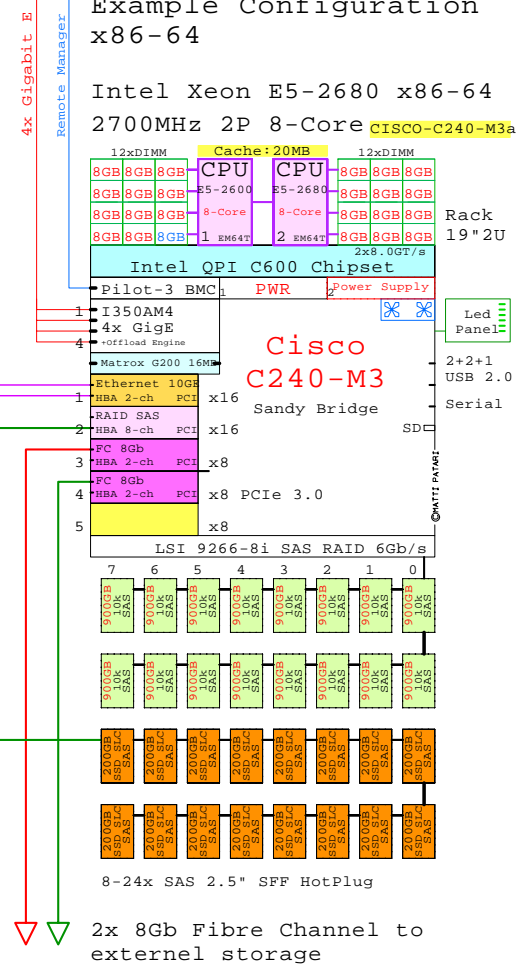

Cisco UCS C240-M3
Xeon E5-2680

Internal Options:

- CPU** INT-E5-2680
E5-2680
8-Core
EM64T
2nd Eight-Core
E5-2680 20MB
2700MHz 130W
- MEM-8GB**
8GB
DDR3-1333
1x DIMMs each
- MEM-16GB**
16GB
MEM-16GB
- MEM-32GB**
32GB
MEM-32GB
- POWER-2**
Power Supply
2nd Power 1600W
- HDD-300GB**
300GB
15k SAS
- HDD-600GB**
600GB
10k SAS
- HDD-900GB**
900GB
10k SAS
- SSD-200GB**
200GB
SSD SLC SAS
- PCI-RAID**
RAID SAS
HBA 8-ch PCI
SAS RAID PCIe
- PCI-1GbE**
Ethernet 1Gb
HBA 2-ch PCI
1Gb Ethernet 2ch
- PCI-10GbE**
Ethernet 10Gb
HBA 2-ch PCI
10Gb Ethernet 2ch
- PCI-FC8**
FC 8Gb
HBA 2-ch PCI
FibreChannel 8Gb 2-ch
- PCI-INF40**
InfiniBand 40
HBA 1-ch PCI
InfiniBand 1-ch 40Gbs

2x 10-Gigabit

Parts list for the 2P Eight-Core Cisco UCS C240-M3

Part Number	Qty	Description
CIS-C240M3A	1	Cisco C240-M3 2P 8C E5-2680-20MB 8GB 2U
HDD-900GB	16	Disk HDD 900GB 2.5" SAS 10k hot-plug
INT-E5-2680	1	Intel Xeon E5-2680 8-Core 2.7GHz 20MB Pr
MEM-8GB	23	Memory 1x 8GB DIMM
PCI-10GbE	1	Ethernet 2x 10GbE PCI HBA
PCI-FC8	2	Fibre Channel 8Gb 2-ch PCI HBA
PCI-RAID	1	Raid SAS PCI HBA 8-ch
POWER-2	1	Additional power supply hot-plug
SSD-200GB	16	Disk SSD 200GB 2.5" SAS SLC hot-plug

Tip for detail printing:
- Zoom in area of interest
- Print, Print Current View

Cisco UCS C240-M3 Intel E5-2680 2P/2U

Sandy Bridge
2700MHz Eight-Core

Max Memory
24x 32GB=
768GB

INT-E5-2680
2nd processor
2700MHz 130W
Cache 20MB