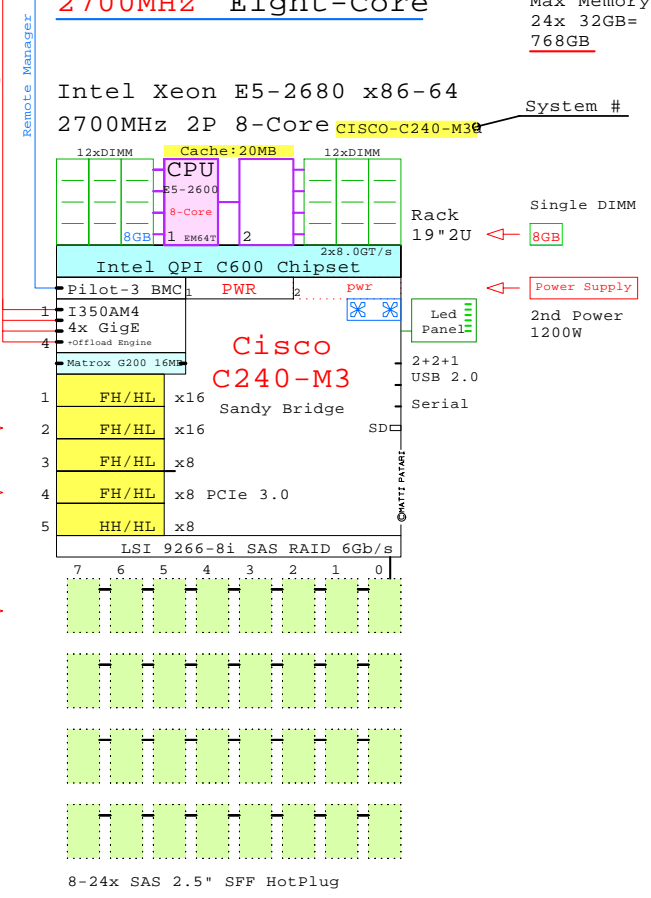

Cisco UCS C240-M3 Intel E5-2680 2P/2U

Sandy Bridge
2700MHz Eight-Core

Max Memory
24x 32GB=
768GB

INT-E5-2680
2nd processor
2700MHz 130W
Cache 20MB

Pilot-3 RJ-45 100/1000
4x RJ-45 100/1000
Matrox G200 8MB
5x PCIe 3.0 slots
SSD HDD
200GB...900GB

4x Gigabit E