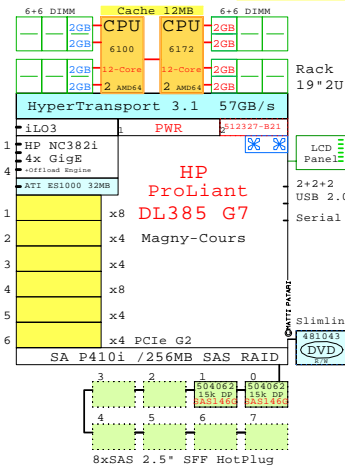

2x 10-Gigabit

Parts list for the 2P Eight-Core Cisco UCS C240-M3

Part Number	Qty	Description
CIS-C240M3A	1	Cisco C240-M3 2P 8C E5-2680-20MB 8GB 2U
HDD-900GB	16	Disk HDD 900GB 2.5" SAS 10k hot-plug
INT-E5-2680	1	Intel Xeon E5-2680 8-Core 2.7GHz 20MB Pr
MEM-8GB	23	Memory 1x 8GB DIMM
PCI-10GbE	1	Ethernet 2x 10GbE PCI HBA
PCI-FC8	2	Fibre Channel 8Gb 2-ch PCI HBA
PCI-RAID	1	Raid SAS PCI HBA 8-ch
POWER-2	1	Additional power supply hot-plug
SSD-200GB	16	Disk SSD 200GB 2.5" SAS SLC hot-plug

AMD Opteron 6174 x86-64

2200MHz 2P 12-Cor **DELL-R715-Axx**

2x 8Gb Fibre Channel to external storage

Intel Xeon X5670 x86-64

2930MHz 2P-Six-C **IBM-7944-M2x**

AMD Opteron 6172 x86-64

2100MHz 2P 12-Cor **573088-421 EU**