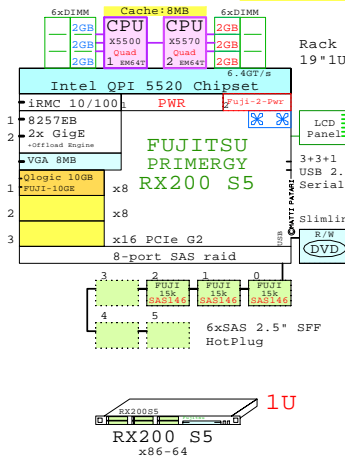

Intel Xeon X5570 x86-64

2930MHz 2P-Quad **FUJII-RX200S5A**