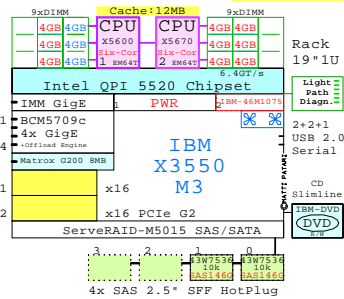

2x 10-Gigabit

Parts list for the 2P Eight-Core Cisco UCS C240-M3

Part Number	Qty	Description
CIS-C240M3A	1	Cisco C240-M3 2P 8C E5-2680-20MB 8GB 2U
HDD-900GB	16	Disk HDD 900GB 2.5" SAS 10k hot-plug
INT-E5-2680	1	Intel Xeon E5-2680 8-Core 2.7GHz 20MB Pr
MEM-8GB	23	Memory 1x 8GB DIMM
PCI-10GbE	1	Ethernet 2x 10GbE PCI HBA
PCI-FC8	2	Fibre Channel 8Gb 2-ch PCI HBA
PCI-RAID	1	Raid SAS PCI HBA 8-ch
POWER-2	1	Additional power supply hot-plug
SSD-200GB	16	Disk SSD 200GB 2.5" SAS SLC hot-plug

AMD Opteron 6174 x86-64

2200MHz 2P 12-Cor **DELL-R715-Axx**

2x 8Gb Fibre Channel to external storage

Intel Xeon X5670 x86-64

2930MHz 2P-Six-C **IBM-7944-M2x**

AMD Opteron 6172 x86-64

2100MHz 2P 12-Cor **573088-421 EU**