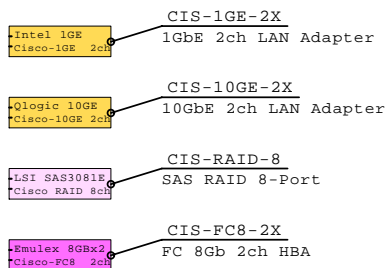

Cisco UCS C260-M2
Xeon E7-2800

Internal Options:

Two Sockets, 2U
Example Configuration
x86-64

Intel Xeon E7-2870 x86-64
2400MHz 2P-10Core **CISCO-C260-M2a**

2x 8Gb Fibre Channel to Ext.Storage

Extended-Memory

Link to this document: <http://www.goldeneggs.fi/documents/GE-CISCO-C260M2-A.pdf>

E7-2800
2400MHz Ten-Core

Intel Xeon E7-2870 x86-64
2400MHz 2P-10Core **CISCO-C260-M2a**

Parts list for the 1TB Cisco UCS C260-M2 system above

Part Number	Qty	Description
1	1	CISCO-C260M2A 1 Cisco C260-M2 2P I 10-C E7-2870 30MB 0GB
1.1	1	CIS-1-PWR 1 Cisco UCS C200 second power supply
1.2	8	CIS-100G-25 8 Cisco SAS 100GB SSD 2.5" HotPlug
1.3	1	CIS-10GE-2X 1 Cisco Qlogic 10GE CNA 2-ch adapter
1.4	8	CIS-146G-25 8 Cisco SAS 146GB 15k 2.5" HDD HotPlug
1.5	1	CIS-E72870 1 Disco Xeon E7-2870 10-Core 2.4GHz 30MB P
1.6	2	CIS-FC8-2X 2 Cisco Emulex FC 8Gb 2-ch PCIe HBA
1.7	4	CIS-M4X16G 4 Cisco 4x16GB DIMM Memory kit C250/60
1.8	1	CIS-RAID-8 1 Cisco LSI 8-port 6Gb/s SAS RAID HBA
1.9	1	CIS-RISER16 1 Cisco Memory Riser 16xDIMM for C260
1.9.1	4	CIS-M4X16G 4 Cisco 4x16GB DIMM Memory kit C250/60
1.10	1	CIS-RISER16 1 Cisco Memory Riser 16xDIMM for C260
1.10.1	4	CIS-M4X16G 4 Cisco 4x16GB DIMM Memory kit C250/60
1.11	1	CIS-RISER16 1 Cisco Memory Riser 16xDIMM for C260
1.11.1	4	CIS-M4X16G 4 Cisco 4x16GB DIMM Memory kit C250/60