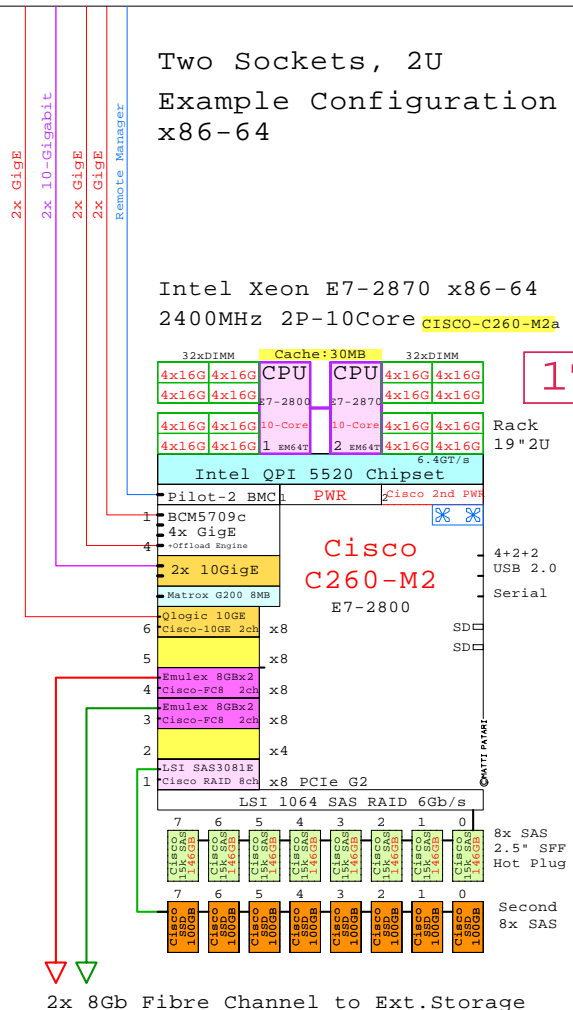

Cisco UCS C260-M2
Xeon E7-2800

Internal Options:

Two Sockets, 2U
Example Configuration
x86-64

Intel Xeon E7-2870 x86-64
2400MHz 2P-10Core **CISCO-C260-M2a**

2x 8Gb Fibre Channel to Ext.Storage

Extended-Memory

Link to this document: <http://www.goldeneggs.fi/documents/GE-CISCO-C260M2-A.pdf>

E7-2800
2400MHz Ten-Core

Intel Xeon E7-2870 x86-64
2400MHz 2P-10Core **CISCO-C260-M2a**

Parts list for the 1TB Cisco UCS C260-M2 system above

Part Number	Qty	Description
1	1	CISCO-C260M2A 1 Cisco C260-M2 2P I 10-C E7-2870 30MB 0GB
1.1	1	CIS-1-PWR 1 Cisco UCS C200 second power supply
1.2	8	CIS-100G-25 8 Cisco SAS 100GB SSD 2.5" HotPlug
1.3	1	CIS-10GE-2X 1 Cisco Qlogic 10GE CNA 2-ch adapter
1.4	8	CIS-146G-25 8 Cisco SAS 146GB 15k 2.5" HDD HotPlug
1.5	1	CIS-E72870 1 Disco Xeon E7-2870 10-Core 2.4GHz 30MB P
1.6	2	CIS-FC8-2X 2 Cisco Emulex FC 8Gb 2-ch PCIe HBA
1.7	4	CIS-M4X16G 4 Cisco 4x16GB DIMM Memory kit C250/60
1.8	1	CIS-RAID-8 1 Cisco LSI 8-port 6Gb/s SAS RAID HBA
1.9	1	CIS-RISER16 1 Cisco Memory Riser 16xDIMM for C260
1.9.1	4	CIS-M4X16G 4 Cisco 4x16GB DIMM Memory kit C250/60
1.10	1	CIS-RISER16 1 Cisco Memory Riser 16xDIMM for C260
1.10.1	4	CIS-M4X16G 4 Cisco 4x16GB DIMM Memory kit C250/60
1.11	1	CIS-RISER16 1 Cisco Memory Riser 16xDIMM for C260
1.11.1	4	CIS-M4X16G 4 Cisco 4x16GB DIMM Memory kit C250/60