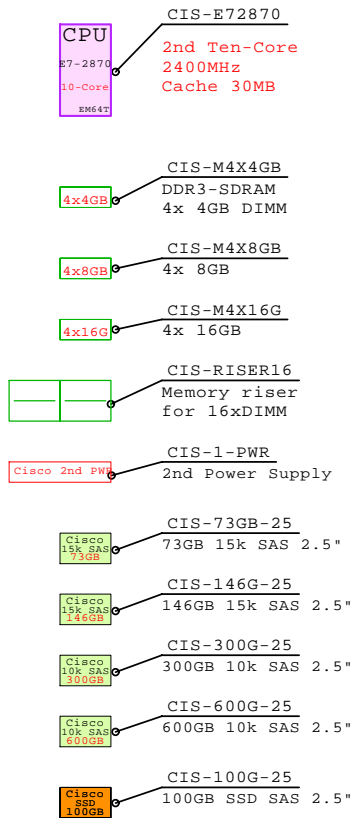

Cisco UCS C260-M2
Xeon E7-2800

Internal Options:

Two Sockets, 2U
Example Configuration
x86-64

Intel Xeon E7-2870 x86-64
2400MHz 2P-10Core **CISCO-C260-M2a**

2x 8Gb Fibre Channel to Ext.Storage

Extended-Memory

Link to this document: <http://www.goldeneggs.fi/documents/GE-CISCO-C260M2-A.pdf>

E7-2800
2400MHz Ten-Core

Intel Xeon E7-2870 x86-64
2400MHz 2P-10Core **CISCO-C260-M2a**

Parts list for the 1TB Cisco UCS C260-M2 system above

Part Number	Qty	Description
1	1	CISCO-C260M2A 1 Cisco C260-M2 2P I 10-C E7-2870 30MB 0GB
1.1	1	CIS-1-PWR 1 Cisco UCS C200 second power supply
1.2	8	CIS-100G-25 8 Cisco SAS 100GB SSD 2.5" HotPlug
1.3	1	CIS-10GE-2X 1 Cisco Qlogic 10GE CNA 2-ch adapter
1.4	8	CIS-146G-25 8 Cisco SAS 146GB 15k 2.5" HDD HotPlug
1.5	1	CIS-E72870 1 Disco Xeon E7-2870 10-Core 2.4GHz 30MB P
1.6	2	CIS-FC8-2X 2 Cisco Emulex FC 8Gb 2-ch PCIe HBA
1.7	4	CIS-M4X16G 4 Cisco 4x16GB DIMM Memory kit C250/60
1.8	1	CIS-RAID-8 1 Cisco LSI 8-port 6Gb/s SAS RAID HBA
1.9	1	CIS-RISER16 1 Cisco Memory Riser 16xDIMM for C260
1.9.1	4	CIS-M4X16G 4 Cisco 4x16GB DIMM Memory kit C250/60
1.10	1	CIS-RISER16 1 Cisco Memory Riser 16xDIMM for C260
1.10.1	4	CIS-M4X16G 4 Cisco 4x16GB DIMM Memory kit C250/60
1.11	1	CIS-RISER16 1 Cisco Memory Riser 16xDIMM for C260
1.11.1	4	CIS-M4X16G 4 Cisco 4x16GB DIMM Memory kit C250/60