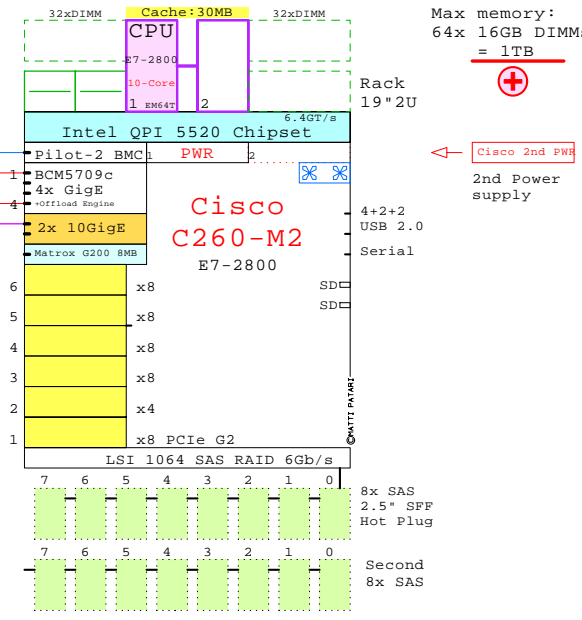

Cisco UCS C260-M2
Xeon E7-2800

Internal Options:

Two Sockets, 2U
Example Configuration
x86-64

Intel Xeon E7-2870 x86-64
2400MHz 2P-10Core **CISCO-C260-M2a**

2x 8Gb Fibre Channel to Ext.Storage

Extended-Memory

Link to this document: <http://www.goldeneggs.fi/documents/GE-CISCO-C260M2-A.pdf>

E7-2800
2400MHz Ten-Core

Intel Xeon E7-2870 x86-64
2400MHz 2P-10Core **CISCO-C260-M2a**

Parts list for the 1TB Cisco UCS C260-M2 system above

Part Number	Qty	Description
1	1	CISCO-C260M2A 1 Cisco C260-M2 2P I 10-C E7-2870 30MB 0GB
1.1	1	CIS-1-PWR 1 Cisco UCS C200 second power supply
1.2	8	CIS-100G-25 8 Cisco SAS 100GB SSD 2.5" HotPlug
1.3	1	CIS-10GE-2X 1 Cisco Qlogic 10GE CNA 2-ch adapter
1.4	8	CIS-146G-25 8 Cisco SAS 146GB 15k 2.5" HDD HotPlug
1.5	1	CIS-E72870 1 Disco Xeon E7-2870 10-Core 2.4GHz 30MB P
1.6	2	CIS-FC8-2X 2 Cisco Emulex FC 8Gb 2-ch PCIe HBA
1.7	4	CIS-M4X16G 4 Cisco 4x16GB DIMM Memory kit C250/60
1.8	1	CIS-RAID-8 1 Cisco LSI 8-port 6Gb/s SAS RAID HBA
1.9	1	CIS-RISER16 1 Cisco Memory Riser 16xDIMM for C260
1.9.1	4	CIS-M4X16G 4 Cisco 4x16GB DIMM Memory kit C250/60
1.10	1	CIS-RISER16 1 Cisco Memory Riser 16xDIMM for C260
1.10.1	4	CIS-M4X16G 4 Cisco 4x16GB DIMM Memory kit C250/60
1.11	1	CIS-RISER16 1 Cisco Memory Riser 16xDIMM for C260
1.11.1	4	CIS-M4X16G 4 Cisco 4x16GB DIMM Memory kit C250/60