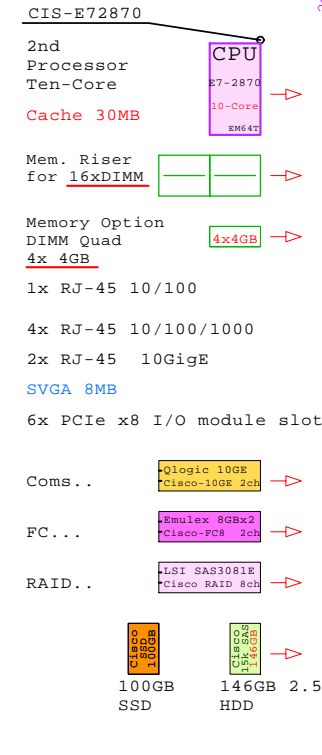

Cisco UCS C260-M2
Xeon E7-2800

Internal Options:

Two Sockets, 2U
Example Configuration
x86-64

Intel Xeon E7-2870 x86-64
2400MHz 2P-10Core **CISCO-C260-M2a**

2x 8Gb Fibre Channel to Ext.Storage

Extended-Memory

Link to this document: <http://www.goldeneggs.fi/documents/GE-CISCO-C260M2-A.pdf>

E7-2800
2400MHz Ten-Core

Intel Xeon E7-2870 x86-64
2400MHz 2P-10Core **CISCO-C260-M2a**

Parts list for the 1TB Cisco UCS C260-M2 system above

Part Number	Qty	Description
1	1	CISCO-C260M2A 1 Cisco C260-M2 2P I 10-C E7-2870 30MB 0GB
1.1	1	CIS-1-PWR 1 Cisco UCS C200 second power supply
1.2	8	CIS-100G-25 8 Cisco SAS 100GB SSD 2.5" HotPlug
1.3	1	CIS-10GE-2X 1 Cisco Qlogic 10GE CNA 2-ch adapter
1.4	8	CIS-146G-25 8 Cisco SAS 146GB 15k 2.5" HDD HotPlug
1.5	1	CIS-E72870 1 Disco Xeon E7-2870 10-Core 2.4GHz 30MB P
1.6	2	CIS-FC8-2X 2 Cisco Emulex FC 8Gb 2-ch PCIe HBA
1.7	4	CIS-M4X16G 4 Cisco 4x16GB DIMM Memory kit C250/60
1.8	1	CIS-RAID-8 1 Cisco LSI 8-port 6Gb/s SAS RAID HBA
1.9	1	CIS-RISER16 1 Cisco Memory Riser 16xDIMM for C260
1.9.1	4	CIS-M4X16G 4 Cisco 4x16GB DIMM Memory kit C250/60
1.10	1	CIS-RISER16 1 Cisco Memory Riser 16xDIMM for C260
1.10.1	4	CIS-M4X16G 4 Cisco 4x16GB DIMM Memory kit C250/60
1.11	1	CIS-RISER16 1 Cisco Memory Riser 16xDIMM for C260
1.11.1	4	CIS-M4X16G 4 Cisco 4x16GB DIMM Memory kit C250/60