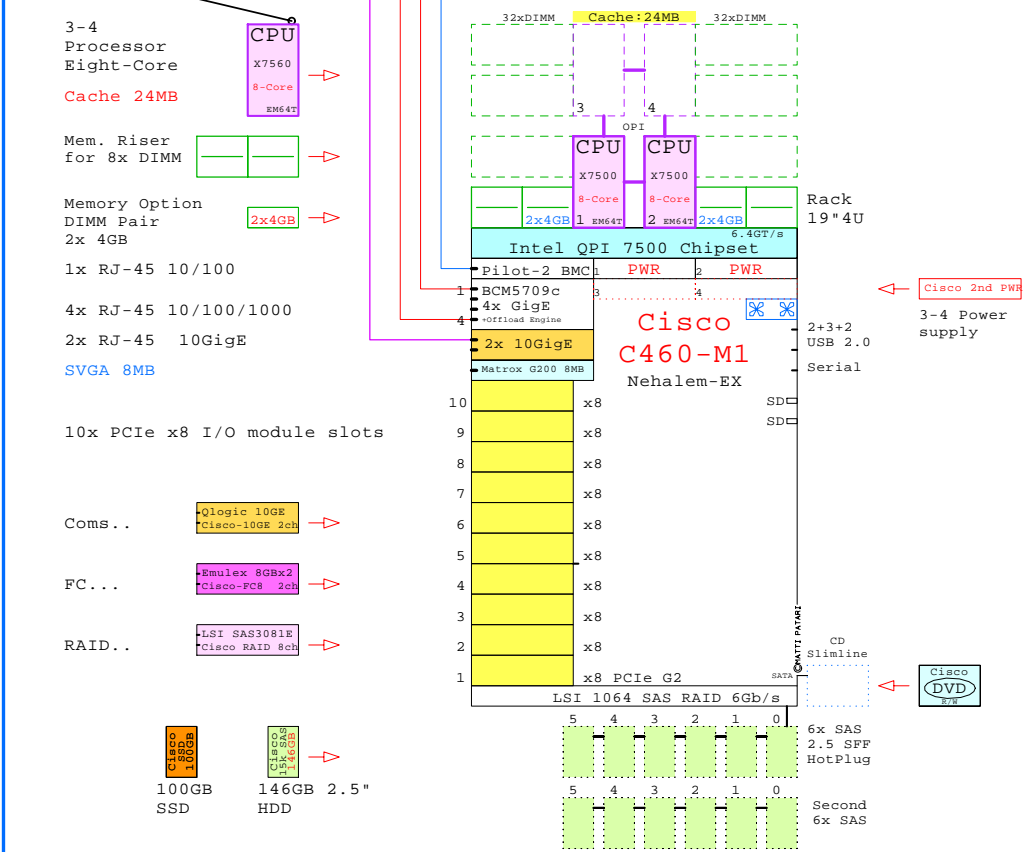

Nehalem-EX
2260MHz Eight-Core

Intel Xeon X7560 x86-64
2260MHz 4P-8Core
CISCO-C460-M1a

Link to this document: <http://www.goldeneggs.fi/documents/GE-CISCO-C460M1-A.pdf>

MS Windows Server 2003 and 2008 R2
LINUX: Red Hat, SuSE
VMware Virtualization Software
Hyper-V

GoldenEggs Home:
<http://www.goldeneggs.fi>

© 2011 Matti Patari, All rights reserved.

GOLDEN EGGS Visuals™ Helsinki	19-Apr-2011	GE-CISCO-C460M1-A
	Matti.Patari@Kolumbus.Fi	

Cisco UCS C460-M1 Intel Eight-Core 7500 4P/4U

Cisco C460-M1 4P/4U X7560 2260MHz
GOLDEN EGGS Visuals, Helsinki