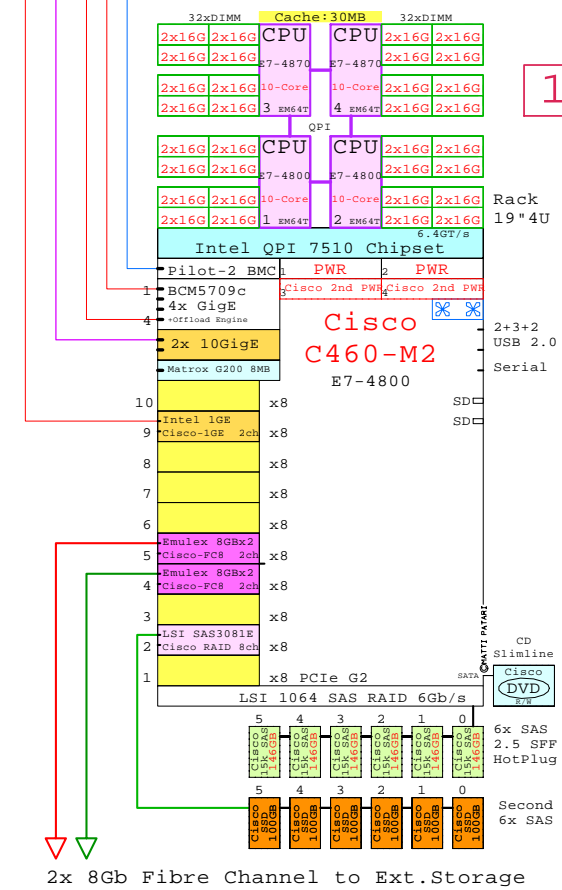

Cisco UCS C460-M2 Xeon E7-4800

Internal Options:

Four Sockets, 4U Example Configuration x86-64

Intel Xeon E7-4870 x86-64
2400MHz 4P-10Core **CISCO-C460-M2a**

Parts list for the Cisco UCS C460-M2 system above

| Part Number | Qty | Description |
|--------------------|----------|-------------------------------------------------|
| CIS-1-PWR | 2 | Cisco UCS C200 second power supply |
| CIS-100G-25 | 6 | Cisco SAS 100GB SSD 2.5" HotPlug |
| CIS-146G-25 | 6 | Cisco SAS 146GB 15k 2.5" HDD HotPlug |
| CIS-1GE-2X | 1 | Cisco Intel 1GE 2-Port server adapter |
| CIS-C460M2A | 1 | Cisco C460-M2 4P I 10-C E7-4870 30MB OGB |
| CIS-DVD | 1 | Cisco CD-RW/DVD-ROM Option kit, slimline |
| CIS-E74870 | 2 | Disco Xeon E7-4870 10-Core 2.4GHz 30MB P |
| CIS-FC8-2X | 2 | Cisco Emulex FC 8Gb 2-ch PCIe HBA |
| CIS-M2X16G | 32 | Cisco 2x16GB DIMM Memory kit C460 |
| CIS-RAID-8 | 1 | Cisco LSI 8-port 6Gb/s SAS RAID HBA |
| CIS-RISER8 | 6 | Cisco Memory Riser 8xDIMM for C460 |