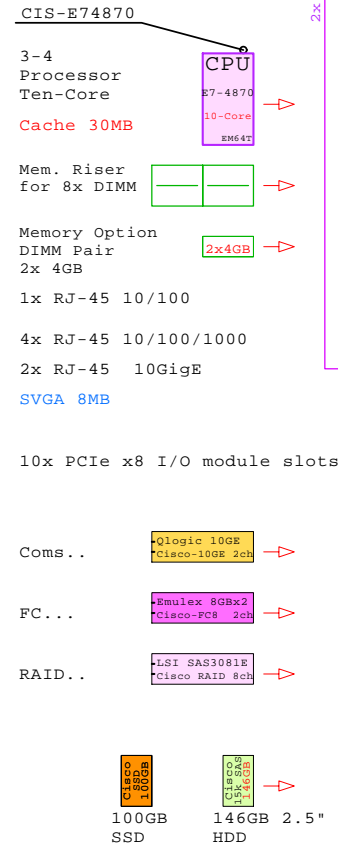

Cisco UCS C460-M2 Xeon E7-4800

Internal Options:

Four Sockets, 4U Example Configuration x86-64

Intel Xeon E7-4870 x86-64
2400MHz 4P-10Core **CISCO-C460-M2a**

Parts list for the Cisco UCS C460-M2 system above

| Part Number | Qty | Description |
|--------------------|----------|-------------------------------------------------|
| CIS-1-PWR | 2 | Cisco UCS C200 second power supply |
| CIS-100G-25 | 6 | Cisco SAS 100GB SSD 2.5" HotPlug |
| CIS-146G-25 | 6 | Cisco SAS 146GB 15k 2.5" HDD HotPlug |
| CIS-1GE-2X | 1 | Cisco Intel 1GE 2-Port server adapter |
| CIS-C460M2A | 1 | Cisco C460-M2 4P I 10-C E7-4870 30MB OGB |
| CIS-DVD | 1 | Cisco CD-RW/DVD-ROM Option kit, slimline |
| CIS-E74870 | 2 | Disco Xeon E7-4870 10-Core 2.4GHz 30MB P |
| CIS-FC8-2X | 2 | Cisco Emulex FC 8Gb 2-ch PCIe HBA |
| CIS-M2X16G | 32 | Cisco 2x16GB DIMM Memory kit C460 |
| CIS-RAID-8 | 1 | Cisco LSI 8-port 6Gb/s SAS RAID HBA |
| CIS-RISER8 | 6 | Cisco Memory Riser 8xDIMM for C460 |

2x 8Gb Fibre Channel to Ext. Storage

Parts list for the Cisco UCS C460-M1 system above

| Part Number | Qty | Description |
|-------------|-----|------------------------------------------|
| CIS-1-PWR | 2 | Cisco UCS C200 second power supply |
| CIS-100G-25 | 6 | Cisco SAS 100GB SSD 2.5" HotPlug |
| CIS-146G-25 | 6 | Cisco SAS 146GB 15k 2.5" HDD HotPlug |
| CIS-1GE-2X | 1 | Cisco Intel IGE 2-Port server adapter |
| CIS-C460M1A | 1 | Cisco C460-M1 4P I 8C X7560-24MB 16GB 4U |
| CIS-DVD | 1 | Cisco CD-RW/DVD-ROM Option kit, slimline |
| CIS-FC8-2X | 2 | Cisco Emulex FC 8Gb 2-ch PCIe HBA |
| CIS-M2X4GB | 14 | Cisco 2x4GB DIMM Memory kit C460 |
| CIS-RAID-8 | 1 | Cisco LSI 8-port 6Gb/s SAS RAID HBA |
| CIS-RISER8 | 6 | Cisco Memory Riser 8xDIMM for C460 |
| CIS-X7560 | 2 | Cisco Xeon X7560 8-Core 2.26GHz 24MB Pro |