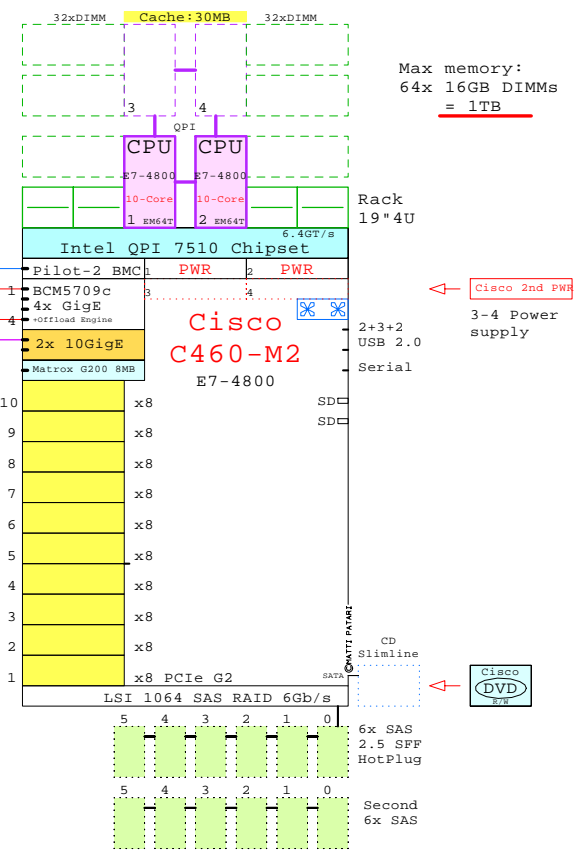

E7-4800 2400MHz Ten-Core

Intel Xeon E7-4870 x86-64
2400MHz 4P-10Core **CISCO-C460-M2a**

MS Windows Server 2003 and 2008 R2
LINUX: Red Hat, SuSE
VMware Virtualization Software
Hyper-V

GoldenEggs Home:
<http://www.goldeneggs.fi>

© 2011 Matti Patari, All rights reserved.

GOLDEN EGGS Visuals™ Helsinki	05-Jun-2011	GE-CISCO-C460M2-A
	Matti.Patari@Kolumbus.Fi	

Cisco C460-M2 4P/4U E7-4870 2400M
GOLDEN EGGS Visuals, Helsinki

Cisco UCS C460-M2 Intel Ten-Core E7-4800 4P/4U