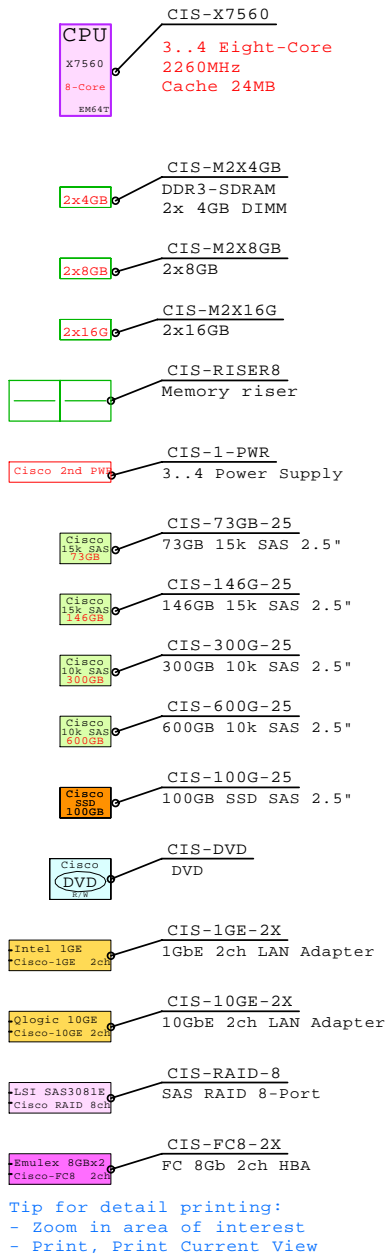

| Part Number | Qty | Description |
|--------------------|----------|-------------------------------------------------|
| CIS-1-PWR | 2 | Cisco UCS C200 second power supply |
| CIS-100G-25 | 6 | Cisco SAS 100GB SSD 2.5" HotPlug |
| CIS-146G-25 | 6 | Cisco SAS 146GB 15k 2.5" HDD HotPlug |
| CIS-1GE-2X | 1 | Cisco Intel 1GE 2-Port server adapter |
| CIS-C460M2A | 1 | Cisco C460-M2 4P I 10-C E7-4870 30MB OGB |
| CIS-DVD | 1 | Cisco CD-RW/DVD-ROM Option kit, slimline |
| CIS-E74870 | 2 | Disco Xeon E7-4870 10-Core 2.4GHz 30MB P |
| CIS-FC8-2X | 2 | Cisco Emulex FC 8Gb 2-ch PCIe HBA |
| CIS-M2X16G | 32 | Cisco 2x16GB DIMM Memory kit C460 |
| CIS-RAID-8 | 1 | Cisco LSI 8-port 6Gb/s SAS RAID HBA |
| CIS-RISER8 | 6 | Cisco Memory Riser 8xDIMM for C460 |

Cisco C460-M2 4P/4U E7-4870 2400M
 GOLDEN EGGS Visuals, Helsinki

Cisco UCS C460-M2 Intel Ten-Core E7-4800 4P/4U

Cisco UCS C460-M1
Xeon 7500

Internal Options:

Four Sockets, 4U
Example Configuration
x86-64

Intel Xeon X7560 x86-64
2260MHz 4P-8Core
CISCO-C460-M1a

2x 8Gb Fibre Channel to Ext. Storage

Parts list for the Cisco UCS C460-M1 system above

| Part Number | Qty | Description |
|-------------|-----|------------------------------------------|
| CIS-1-PWR | 2 | Cisco UCS C200 second power supply |
| CIS-100G-25 | 6 | Cisco SAS 100GB SSD 2.5" HotPlug |
| CIS-146G-25 | 6 | Cisco SAS 146GB 15k 2.5" HDD HotPlug |
| CIS-1GE-2X | 1 | Cisco Intel IGE 2-Port server adapter |
| CIS-C460M1A | 1 | Cisco C460-M1 4P I 8C X7560-24MB 16GB 4U |
| CIS-DVD | 1 | Cisco CD-RW/DVD-ROM Option kit, slimline |
| CIS-FC8-2X | 2 | Cisco Emulex FC 8Gb 2-ch PCIe HBA |
| CIS-M2X4GB | 14 | Cisco 2x4GB DIMM Memory kit C460 |
| CIS-RAID-8 | 1 | Cisco LSI 8-port 6Gb/s SAS RAID HBA |
| CIS-RISER8 | 6 | Cisco Memory Riser 8xDIMM for C460 |
| CIS-X7560 | 2 | Cisco Xeon X7560 8-Core 2.26GHz 24MB Pro |