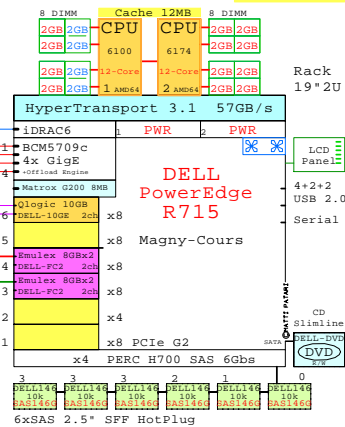

Welcome to GoldenEggs Visual Configurations

<http://www.goldeneggs.fi>

A picture is worth of one thousand words.
It talks all Global languages.

x86-64 servers: **Dell** **IBM** **HP** **Fujitsu** **SUN** **Acer** **Lenovo** and **Cisco**

AMD Opteron 6174 x86-64

2200MHz 2P 12-Cor **DELL-R715-Axx**