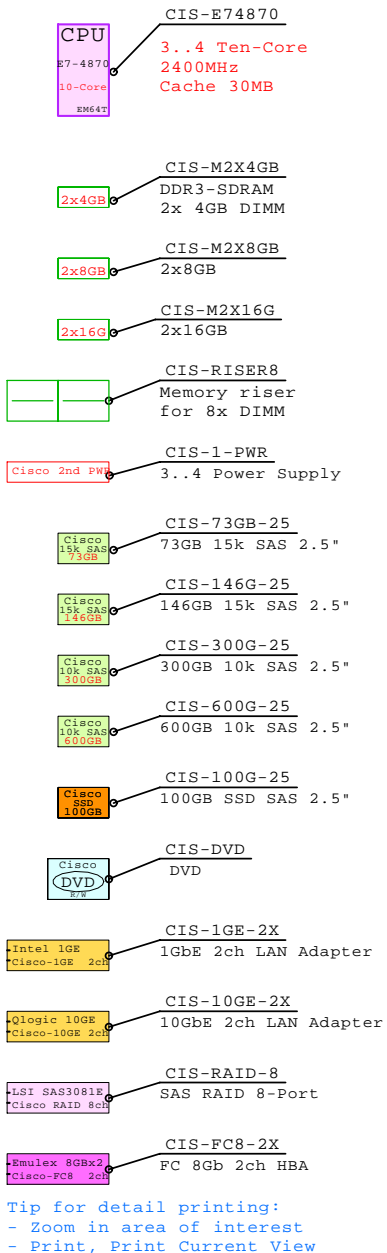

Cisco UCS C460-M2 Xeon E7-4800

Internal Options:

Four Sockets, 4U Example Configuration x86-64

Intel Xeon E7-4870 x86-64
2400MHz 4P-10Core **CISCO-C460-M2a**

Parts list for the Cisco UCS C460-M2 system above

| Part Number | Qty | Description |
|--------------------|----------|-------------------------------------------------|
| CIS-1-PWR | 2 | Cisco UCS C200 second power supply |
| CIS-100G-25 | 6 | Cisco SAS 100GB SSD 2.5" HotPlug |
| CIS-146G-25 | 6 | Cisco SAS 146GB 15k 2.5" HDD HotPlug |
| CIS-1GE-2X | 1 | Cisco Intel 1GE 2-Port server adapter |
| CIS-C460M2A | 1 | Cisco C460-M2 4P I 10-C E7-4870 30MB OGB |
| CIS-DVD | 1 | Cisco CD-RW/DVD-ROM Option kit, slimline |
| CIS-E74870 | 2 | Disco Xeon E7-4870 10-Core 2.4GHz 30MB P |
| CIS-FC8-2X | 2 | Cisco Emulex FC 8Gb 2-ch PCIe HBA |
| CIS-M2X16G | 32 | Cisco 2x16GB DIMM Memory kit C460 |
| CIS-RAID-8 | 1 | Cisco LSI 8-port 6Gb/s SAS RAID HBA |
| CIS-RISER8 | 6 | Cisco Memory Riser 8xDIMM for C460 |

2x 8Gb Fibre Channel to Ext. Storage

Parts list for the Cisco UCS C460-M1 system above

| Part Number | Qty | Description |
|-------------|-----|------------------------------------------|
| CIS-1-PWR | 2 | Cisco UCS C200 second power supply |
| CIS-100G-25 | 6 | Cisco SAS 100GB SSD 2.5" HotPlug |
| CIS-146G-25 | 6 | Cisco SAS 146GB 15k 2.5" HDD HotPlug |
| CIS-1GE-2X | 1 | Cisco Intel IGE 2-Port server adapter |
| CIS-C460M1A | 1 | Cisco C460-M1 4P I 8C X7560-24MB 16GB 4U |
| CIS-DVD | 1 | Cisco CD-RW/DVD-ROM Option kit, slimline |
| CIS-FC8-2X | 2 | Cisco Emulex FC 8Gb 2-ch PCIe HBA |
| CIS-M2X4GB | 14 | Cisco 2x4GB DIMM Memory kit C460 |
| CIS-RAID-8 | 1 | Cisco LSI 8-port 6Gb/s SAS RAID HBA |
| CIS-RISER8 | 6 | Cisco Memory Riser 8xDIMM for C460 |
| CIS-X7560 | 2 | Cisco Xeon X7560 8-Core 2.26GHz 24MB Pro |