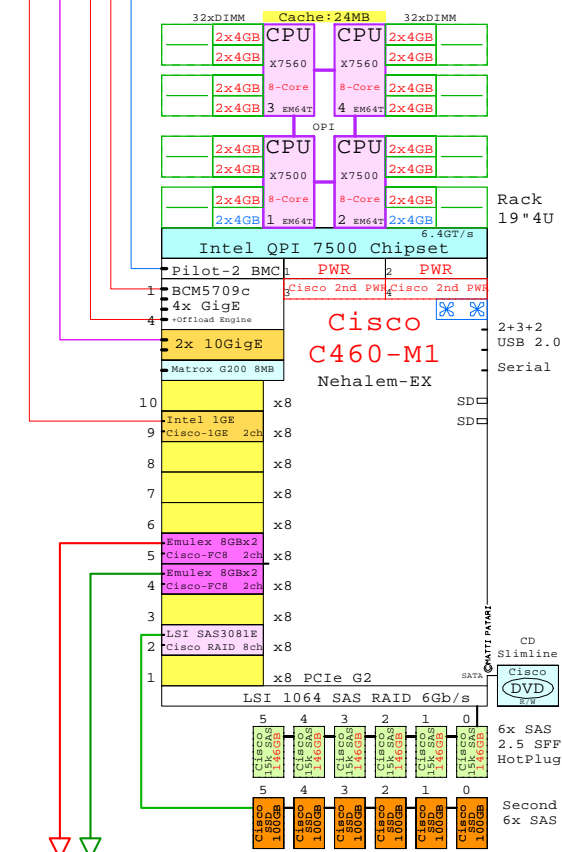

Cisco C460-M2 4P/4U E7-4870 2400M
 GOLDEN EGGS Visuals, Helsinki

Cisco UCS C460-M2 Intel Ten-Core E7-4800 4P/4U

Cisco UCS C460-M1
Xeon 7500

Internal Options:

Four Sockets, 4U
Example Configuration
x86-64

Intel Xeon X7560 x86-64
2260MHz 4P-8Core
CISCO-C460-M1a

2x 8Gb Fibre Channel to Ext. Storage

Parts list for the Cisco UCS C460-M1 system above

| Part Number | Qty | Description |
|-------------|-----|------------------------------------------|
| CIS-1-PWR | 2 | Cisco UCS C200 second power supply |
| CIS-100G-25 | 6 | Cisco SAS 100GB SSD 2.5" HotPlug |
| CIS-146G-25 | 6 | Cisco SAS 146GB 15k 2.5" HDD HotPlug |
| CIS-1GE-2X | 1 | Cisco Intel IGE 2-Port server adapter |
| CIS-C460M1A | 1 | Cisco C460-M1 4P I 8C X7560-24MB 16GB 4U |
| CIS-DVD | 1 | Cisco CD-RW/DVD-ROM Option kit, slimline |
| CIS-FC8-2X | 2 | Cisco Emulex FC 8Gb 2-ch PCIe HBA |
| CIS-M2X4GB | 14 | Cisco 2x4GB DIMM Memory kit C460 |
| CIS-RAID-8 | 1 | Cisco LSI 8-port 6Gb/s SAS RAID HBA |
| CIS-RISER8 | 6 | Cisco Memory Riser 8xDIMM for C460 |
| CIS-X7560 | 2 | Cisco Xeon X7560 8-Core 2.26GHz 24MB Pro |