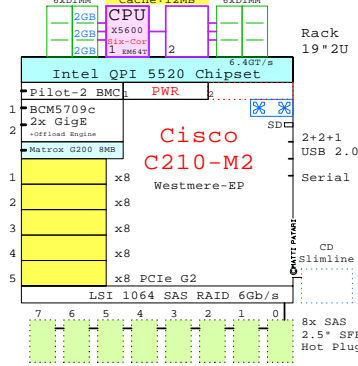

Xeon 4P-4U

Intel Xeon E7-4870 x86-64
2400MHz 4P-10Core **CISCO-C460-M2a**

Xeon 2P-2U

Extended-Memory **1TB**

Intel Xeon E7-2870 x86-64
2400MHz 2P-10Core **CISCO-C260-M2a**

Xeon 2P-2U

Extended-Memory **0.8TB**

Intel Xeon X5680 x86-64
3330MHz 2P-Six-C **CISCO-C250-M2a**

Xeon 2P-2U

Intel Xeon X5680 x86-64
3330MHz 2P-Six-C **CISCO-C210-M2a**

Xeon 2P-1U

Intel Xeon X5680 x86-64
3330MHz 2P-Six-C **CISCO-C200-M2a**

4x 1GbE

Remote Manager

↑ Link to C200-M2 Detail-Document

GE-links to other x86 families:

- <http://www.goldeneggs.fi/documents/GE-DELL-FAMILY-A.pdf>
- <http://www.goldeneggs.fi/documents/GE-IBM-FAMILY-A.pdf>
- <http://www.goldeneggs.fi/documents/GE-HP-FAMILY-A.pdf>
- <http://www.goldeneggs.fi/documents/GE-FUJI-FAMILY-A.pdf>
- <http://www.goldeneggs.fi/documents/GE-SUN-FAMILY-A.pdf>
- <http://www.goldeneggs.fi/documents/GE-ACER-FAMILY-A.pdf>
- <http://www.goldeneggs.fi/documents/GE-LENOVO-FAMILY-A.pdf>

Created by:
Matti.Patari@Kolumbus.Fi
Helsinki

Tip for detail printing:
- Zoom in area of interest
- Print, Print Current View

GoldenEggs Home:
<http://www.goldeneggs.fi>

© 2011 Matti Patari, All rights reserved.

GOLDEN EGGS Visuals Helsinki	12-Jun-2011	GE-CISCO-FAMILY-A-2
	Matti.Patari@Kolumbus.fi	

Cisco UCS x86 Server 4P,2P Intel
GOLDEN EGGS Visuals, Helsinki