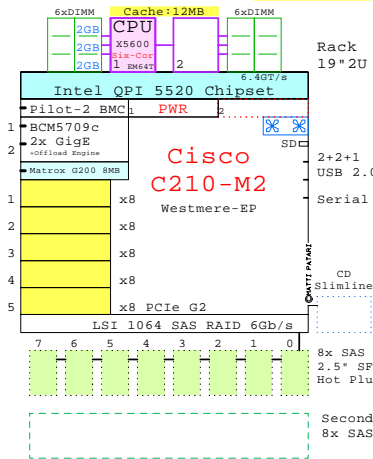

Xeon 2P-2U

Intel Xeon X5680 x86-64
3330MHz 2P-Six-C **CISCO-C210-M2a**