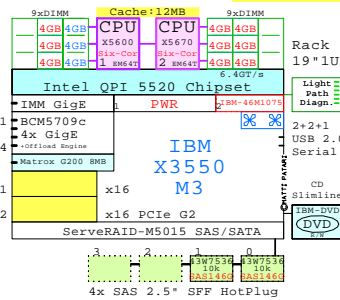

A picture is worth of one thousand words.
It talks all Global languages.

x86-64 servers: **Dell** **IBM** **HP** **Fujitsu** **SUN** **Acer** **Lenovo** and **Cisco**

AMD Opteron 6174 x86-64

2200MHz 2P 12-Cor **DELL-R715-Axx**

2x 8Gb Fibre Channel to external storage

Intel Xeon X5670 x86-64

2930MHz 2P-Six-C **IBM-7944-M2x**

AMD Opteron 6172 x86-64

2100MHz 2P 12-Cor **573088-421 EU**

Intel Xeon X5570 x86-64

2930MHz 2P-Quad **FUJII-RX200S5A**