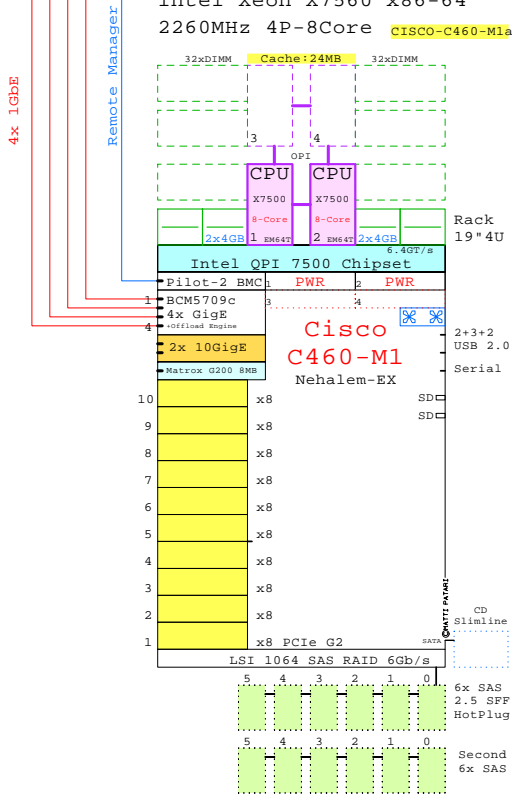

Cisco Rack Servers

Xeon 4P-4U

Intel Xeon X7560 x86-64
2260MHz 4P-8Core **CISCO-C460-M1a**

Cisco UCS x86 Server Family

GE-link to this document: <http://www.goldeneggs.fi/documents/GE-CISCO-FAMILY-A.pdf>