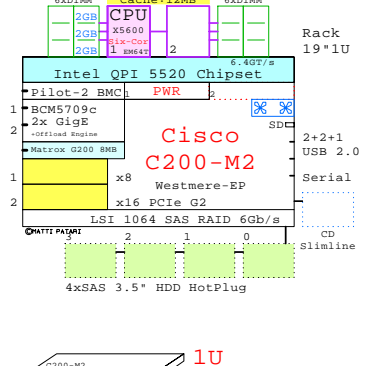

Xeon 4P-4U

Intel Xeon E7-4870 x86-64
2400MHz 4P-10Core **CISCO-C460-M2a**

Xeon 2P-2U

Extended-Memory **1TB**

Intel Xeon E7-2870 x86-64
2400MHz 2P-10Core **CISCO-C260-M2a**

Xeon 2P-2U

Extended-Memory **0.8TB**

Intel Xeon X5680 x86-64
3330MHz 2P-Six-C **CISCO-C250-M2a**

Xeon 2P-2U

Intel Xeon X5680 x86-64
3330MHz 2P-Six-C **CISCO-C210-M2a**

Xeon 2P-1U

Intel Xeon X5680 x86-64
3330MHz 2P-Six-C **CISCO-C200-M2a**

4x 1GbE

Remote Manager

↑ Link to C200-M2 Detail-Document

GE-links to other x86 families:

- <http://www.goldeneggs.fi/documents/GE-DELL-FAMILY-A.pdf>
- <http://www.goldeneggs.fi/documents/GE-IBM-FAMILY-A.pdf>
- <http://www.goldeneggs.fi/documents/GE-HP-FAMILY-A.pdf>
- <http://www.goldeneggs.fi/documents/GE-FUJI-FAMILY-A.pdf>
- <http://www.goldeneggs.fi/documents/GE-SUN-FAMILY-A.pdf>
- <http://www.goldeneggs.fi/documents/GE-ACER-FAMILY-A.pdf>
- <http://www.goldeneggs.fi/documents/GE-LENOVO-FAMILY-A.pdf>

Created by:
Matti.Patari@Kolumbus.Fi
Helsinki

Tip for detail printing:
- Zoom in area of interest
- Print, Print Current View

GoldenEggs Home:
<http://www.goldeneggs.fi>

© 2011 Matti Patari, All rights reserved.

GOLDEN EGGS Visuals Helsinki	12-Jun-2011	GE-CISCO-FAMILY-A-2
	Matti.Patari@Kolumbus.fi	

Cisco UCS x86 Server 4P,2P Intel
GOLDEN EGGS Visuals, Helsinki