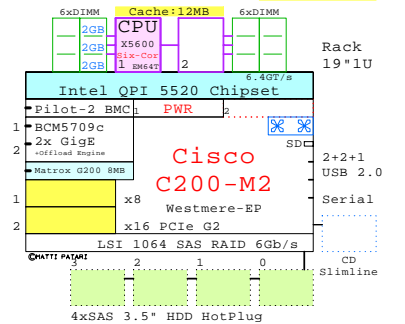

Xeon 2P-1U

Intel Xeon X5680 x86-64
3330MHz 2P-Six-C **CISCO-C200-M2a**

<http://www.goldeneggs.fi/documents/GE-CISCO-C200M2-A.pdf>

↑ Link to C200-M2 Detail-Document

GE-links to other x86 families:

- <http://www.goldeneggs.fi/documents/GE-DELL-FAMILY-A.pdf>
- <http://www.goldeneggs.fi/documents/GE-IBM-FAMILY-A.pdf>
- <http://www.goldeneggs.fi/documents/GE-HP-FAMILY-A.pdf>
- <http://www.goldeneggs.fi/documents/GE-FUJI-FAMILY-A.pdf>
- <http://www.goldeneggs.fi/documents/GE-SUN-FAMILY-A.pdf>
- <http://www.goldeneggs.fi/documents/GE-ACER-FAMILY-A.pdf>
- <http://www.goldeneggs.fi/documents/GE-LENOVO-FAMILY-A.pdf>

Created by:
Matti.Patari@Kolumbus.Fi
Helsinki

Tip for detail printing:
- Zoom in area of interest
- Print, Print Current View

GoldenEggs Home:
<http://www.goldeneggs.fi>

© 2011 Matti Patari, All rights reserved.

GOLDEN EGGS Visuals™ Helsinki	03-May-2011	GE-CISCO-FAMILY-A
Matti.Patari@Kolumbus.fi		

Cisco UCS x86 Server 4P,2P Intel
GOLDEN EGGS Visuals, Helsinki