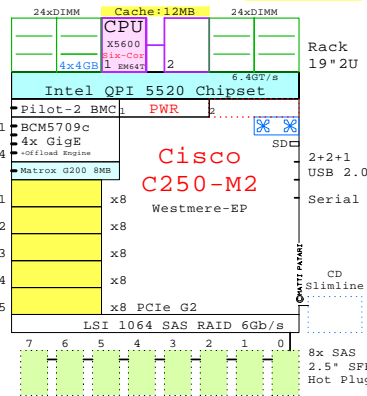

Extended-Memory

Xeon 2P-2U

Intel Xeon X5680 x86-64
3330MHz 2P-Six-C **CISCO-C250-M2a**