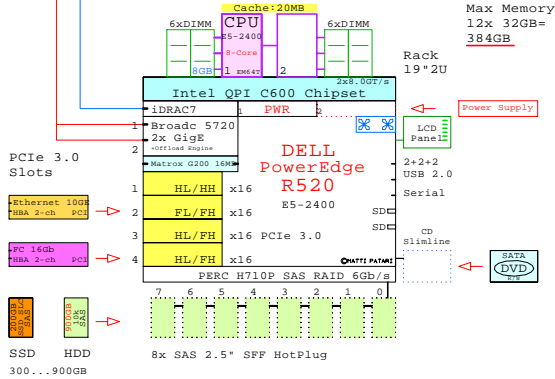

Compare Intel Xeon E5-2400 2-socket 2U x86 rack servers

GE-link to this document: <http://www.goldeneggs.fi/documents/GE-COMP-E52400-A.pdf>

2U

Dell

IBM

HP

Fujitsu

Acer

2nd processor
2300MHz 95W
Cache 20MB
CPU E5-2470
8-Core
8-Core
Single DIMM
8GB

Intel Xeon E5-2470 x86-64
2300MHz 2P 8-Core DELL-R520-A