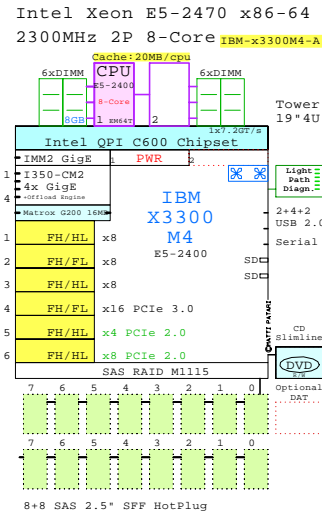

Compare Intel Xeon E5-2400 2-socket 5U x86 tower servers

GE-link to this document: <http://www.goldeneggs.fi/documents/GE-COMP-E52400-A.pdf>

5U

Dell

IBM

HP

Fujitsu

Acer

Sandy Bridge
2300MHz Eight-Core

Intel Xeon x86-64

GE-links to x86 COMPARE Pictures:

- <http://www.goldeneggs.fi/documents/GE-COMPARE-2P-1U-A.pdf>
- <http://www.goldeneggs.fi/documents/GE-COMPARE-2P-2U-A.pdf>
- <http://www.goldeneggs.fi/documents/GE-COMPARE-4P-4U-A.pdf>
- <http://www.goldeneggs.fi/documents/GE-COMPARE-8P-8U-A.pdf>
- <http://www.goldeneggs.fi/documents/GE-COMPARE-TOWER-A.pdf>

- <http://www.goldeneggs.fi/documents/GE-COMP-E52400-A.pdf>
- <http://www.goldeneggs.fi/documents/GE-COMP-E52600-A.pdf>
- <http://www.goldeneggs.fi/documents/GE-COMP-E54600-A.pdf>

Tip for detail printing:
- Zoom in area of interest
- Print, Print Current View

Compare Intel Xeon E5-2400 2P/5U tower servers

5U 01-Sep-2012

Golden Eggs Home:
<http://www.goldeneggs.fi>

© 2012 Matti Patari, All rights reserved.

GOLDEN EGGS Visuals™ Helsinki	01-Sep-2012	GE-COMP-E52400-AT
Matti.Patari@Kolumbus.fi		

Compare Tower 2P/5U E5-2400 2300M GOLDEN EGGS Visuals, Helsinki