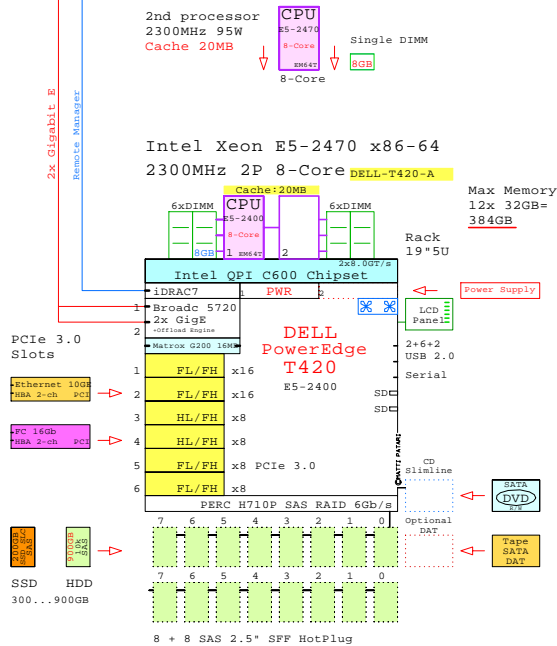

Compare Intel Xeon E5-2400 2-socket 5U x86 tower servers

GE-link to this document: <http://www.goldeneggs.fi/documents/GE-COMP-E52400-A.pdf>

5U

Dell

IBM

HP

Fujitsu

Acer

Sandy Bridge
2300MHz Eight-Core

Intel Xeon x86-64

GE-links to x86 COMPARE Pictures:

- <http://www.goldeneggs.fi/documents/GE-COMPARE-2P-1U-A.pdf>
- <http://www.goldeneggs.fi/documents/GE-COMPARE-2P-2U-A.pdf>
- <http://www.goldeneggs.fi/documents/GE-COMPARE-4P-4U-A.pdf>
- <http://www.goldeneggs.fi/documents/GE-COMPARE-8P-8U-A.pdf>
- <http://www.goldeneggs.fi/documents/GE-COMPARE-TOWER-A.pdf>

- <http://www.goldeneggs.fi/documents/GE-COMP-E52400-A.pdf>
- <http://www.goldeneggs.fi/documents/GE-COMP-E52600-A.pdf>
- <http://www.goldeneggs.fi/documents/GE-COMP-E54600-A.pdf>

Tip for detail printing:
- Zoom in area of interest
- Print, Print Current View

Compare Intel Xeon E5-2400 2P/5U tower servers

5U 01-Sep-2012

Golden Eggs Home:
<http://www.goldeneggs.fi>

© 2012 Matti Patari, All rights reserved.

GOLDEN EGGS Visuals™ Helsinki	01-Sep-2012	GE-COMP-E52400-AT
Matti.Patari@Kolumbus.fi		

Compare Tower 2P/5U E5-2400 2300M GOLDEN EGGS Visuals, Helsinki