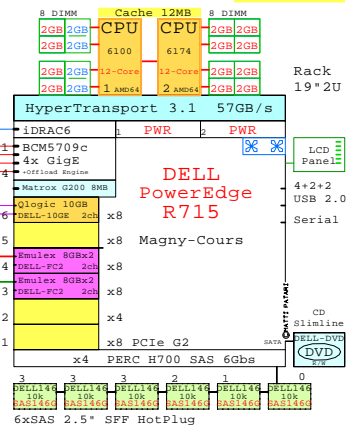

Welcome to GoldenEggs x86 Visual Configurations

<http://www.goldeneggs.fi>

A picture is worth of one thousand words.
It talks all Global languages.

x86-64 servers: **Dell** **IBM** **HP** **Fujitsu** **SUN** **Acer** **Lenovo** and **Cisco**

AMD Opteron 6174 x86-64

2200MHz 2P 12-Cor **DELL-R715-Axx**