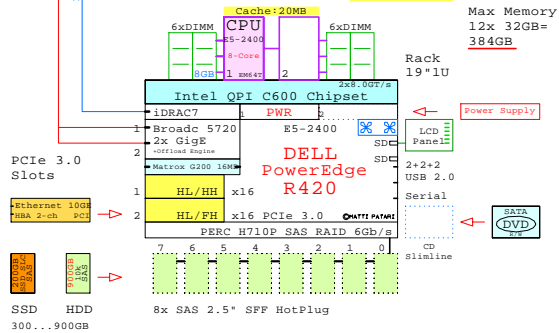

Compare Intel Xeon E5-2400 2-socket 1U x86 rack servers

GE-link to this document: <http://www.goldeneggs.fi/documents/GE-COMP-E52400-A.pdf>

1U

Dell

IBM

HP

Fujitsu

Acer

2nd processor CPU E5-2470 2300MHz 95W Cache 20MB 8-Core Single DIMM 8-Core 8GB

Intel Xeon E5-2470 x86-64 2300MHz 2P 8-Core DELL-R420-A