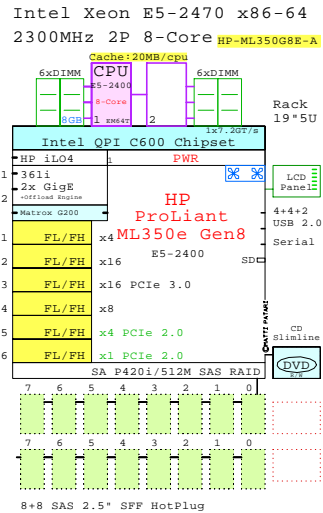

Compare Intel Xeon E5-2400 2-socket 5U x86 tower servers

GE-link to this document: <http://www.goldeneggs.fi/documents/GE-COMP-E52400-A.pdf>

5U

Dell

IBM

HP

Fujitsu

Acer

Sandy Bridge
2300MHz Eight-Core

Intel Xeon x86-64

GE-links to x86 COMPARE Pictures:

- <http://www.goldeneggs.fi/documents/GE-COMPARE-2P-1U-A.pdf>
- <http://www.goldeneggs.fi/documents/GE-COMPARE-2P-2U-A.pdf>
- <http://www.goldeneggs.fi/documents/GE-COMPARE-4P-4U-A.pdf>
- <http://www.goldeneggs.fi/documents/GE-COMPARE-8P-8U-A.pdf>
- <http://www.goldeneggs.fi/documents/GE-COMPARE-TOWER-A.pdf>

- <http://www.goldeneggs.fi/documents/GE-COMP-E52400-A.pdf>
- <http://www.goldeneggs.fi/documents/GE-COMP-E52600-A.pdf>
- <http://www.goldeneggs.fi/documents/GE-COMP-E54600-A.pdf>

Tip for detail printing:
- Zoom in area of interest
- Print, Print Current View

Compare Intel Xeon E5-2400 2P/5U tower servers

5U 01-Sep-2012

Golden Eggs Home:
<http://www.goldeneggs.fi>

© 2012 Matti Patari, All rights reserved.

GOLDEN EGGS Visuals™ Helsinki	01-Sep-2012	GE-COMP-E52400-AT
Matti.Patari@Kolumbus.fi		

Compare Tower 2P/5U E5-2400 2300M GOLDEN EGGS Visuals, Helsinki