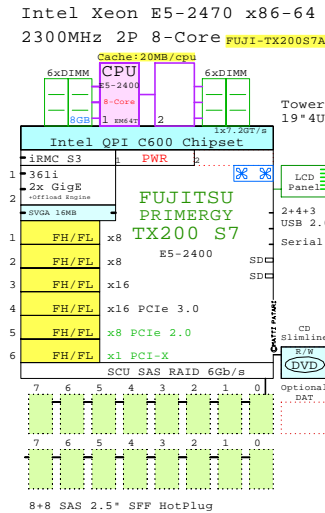

Compare Intel Xeon E5-2400 2-socket 5U x86 tower servers

GE-link to this document: <http://www.goldeneggs.fi/documents/GE-COMP-E52400-A.pdf>

5U

Dell

IBM

HP

Fujitsu

Acer

Sandy Bridge
2300MHz Eight-Core

Intel Xeon x86-64

GE-links to x86 COMPARE Pictures:

- <http://www.goldeneggs.fi/documents/GE-COMPARE-2P-1U-A.pdf>
- <http://www.goldeneggs.fi/documents/GE-COMPARE-2P-2U-A.pdf>
- <http://www.goldeneggs.fi/documents/GE-COMPARE-4P-4U-A.pdf>
- <http://www.goldeneggs.fi/documents/GE-COMPARE-8P-8U-A.pdf>
- <http://www.goldeneggs.fi/documents/GE-COMPARE-TOWER-A.pdf>

- <http://www.goldeneggs.fi/documents/GE-COMP-E52400-A.pdf>
- <http://www.goldeneggs.fi/documents/GE-COMP-E52600-A.pdf>
- <http://www.goldeneggs.fi/documents/GE-COMP-E54600-A.pdf>

Tip for detail printing:
- Zoom in area of interest
- Print, Print Current View

Compare Intel Xeon E5-2400 2P/5U tower servers

5U 01-Sep-2012

Golden Eggs Home:
<http://www.goldeneggs.fi>

© 2012 Matti Patari, All rights reserved.

GOLDEN EGGS Visuals™ Helsinki	01-Sep-2012	GE-COMP-E52400-AT
Matti.Patari@Kolumbus.fi		

Compare Tower 2P/5U E5-2400 2300M GOLDEN EGGS Visuals, Helsinki