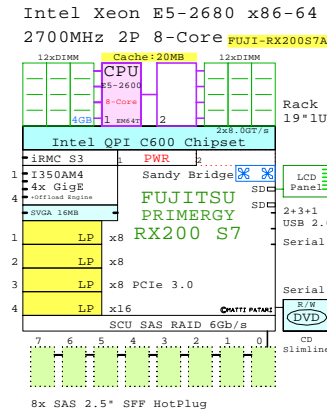

Compare Intel Xeon E5-2600 2-socket 1U x86 rack servers

GE-link to this document: <http://www.goldeneggs.fi/documents/GE-COMP-E52600-A.pdf>

1U

Dell

IBM

HP

Fujitsu

Acer

2nd processor
2700MHz 130W
Cache 20MB
CPU E5-2680
8-Core
Single DIMM
8GB

Intel Xeon x86-64

Sandy Bridge
2700MHz Eight-Core

GE-links to x86 COMPARE Pictures:

- <http://www.goldeneggs.fi/documents/GE-COMPARE-2P-1U-A.pdf>
- <http://www.goldeneggs.fi/documents/GE-COMPARE-2P-2U-A.pdf>
- <http://www.goldeneggs.fi/documents/GE-COMPARE-4P-4U-A.pdf>
- <http://www.goldeneggs.fi/documents/GE-COMPARE-8P-8U-A.pdf>
- <http://www.goldeneggs.fi/documents/GE-COMPARE-TOWER-A.pdf>

Tip for detail printing:
- Zoom in area of interest
- Print, Print Current View

Compare Intel Xeon E5-2600 2P/1U rack servers

1U 23-Apr-2012

Golden Eggs Home:
<http://www.goldeneggs.fi>

©2012 Matti Patari, All rights reserved.

GOLDEN EGGS Visuals™ Helsinki	23-Apr-2012	GE-COMP-E52600-A1
		Matti.Patari@Kolumbus.fi

Compare Rack 2P/1U E5-2600 2700MH
GOLDEN EGGS Visuals, Helsinki