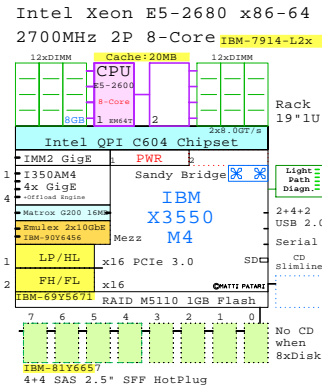

Compare Intel Xeon E5-2600 2-socket 1U x86 rack servers

GE-link to this document: <http://www.goldeneggs.fi/documents/GE-COMP-E52600-A.pdf>

1U

Dell

IBM

HP

Fujitsu

Acer

2nd processor
2700MHz 130W
Cache 20MB
CPU E5-2680
8-Core
Single DIMM
8GB

Intel Xeon x86-64

Sandy Bridge
2700MHz Eight-Core

GE-links to x86 COMPARE Pictures:

- <http://www.goldeneggs.fi/documents/GE-COMPARE-2P-1U-A.pdf>
- <http://www.goldeneggs.fi/documents/GE-COMPARE-2P-2U-A.pdf>
- <http://www.goldeneggs.fi/documents/GE-COMPARE-4P-4U-A.pdf>
- <http://www.goldeneggs.fi/documents/GE-COMPARE-8P-8U-A.pdf>
- <http://www.goldeneggs.fi/documents/GE-COMPARE-TOWER-A.pdf>

Tip for detail printing:
- Zoom in area of interest
- Print, Print Current View

Compare Intel Xeon E5-2600 2P/1U rack servers

1U 23-Apr-2012

Golden Eggs Home:
<http://www.goldeneggs.fi>

©2012 Matti Patari, All rights reserved.

GOLDEN EGGS Visuals™ Helsinki	23-Apr-2012	GE-COMP-E52600-A1
		Matti.Patari@Kolumbus.fi

Compare Rack 2P/1U E5-2600 2700MH
GOLDEN EGGS Visuals, Helsinki