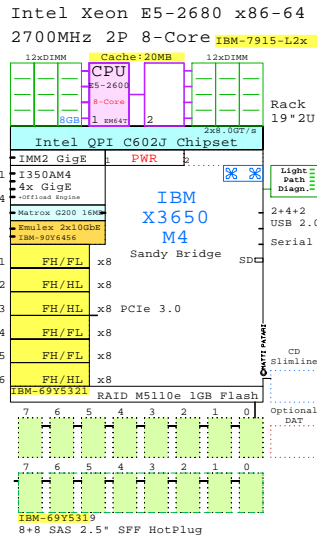

Compare Intel Xeon E5-2600 2-socket 2U x86 rack servers

GE-link to this document: <http://www.goldeneggs.fi/documents/GE-COMP-E52600-A.pdf>

2U

Dell

IBM

HP

Fujitsu

Acer

2nd processor
2700MHz 130W
Cache 20MB
CPU E5-2680
8-Core
8MB/4T
8-Core
Single DIMM
8GB

Intel Xeon x86-64

Sandy Bridge
2700MHz Eight-Core

<http://www.goldeneggs.fi/documents/GE-IBM-X3650M4-A.pdf>