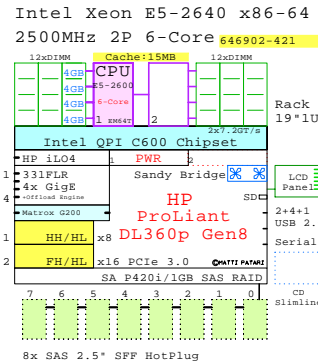

2nd processor
2700MHz 130W
Cache 20MB
CPU E5-2680
8-Core
Single DIMM
8GB

<http://www.goldeneggs.fi/documents/GE-DELL-R620-A.pdf>

<http://www.goldeneggs.fi/documents/GE-IBM-X3550M4-A.pdf>

Intel Xeon x86-64