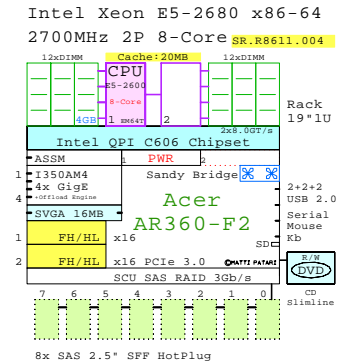

Sandy Bridge
2700MHz Eight-Core