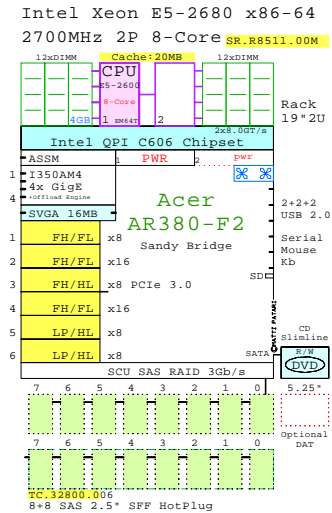

<http://www.goldeneggs.fi/documents/GE-ACER-AR380F2-A.pdf>

GE-links to x86 COMPARE Pictures:

- <http://www.goldeneggs.fi/documents/GE-COMPARE-2P-1U-A.pdf>
- <http://www.goldeneggs.fi/documents/GE-COMPARE-2P-2U-A.pdf>
- <http://www.goldeneggs.fi/documents/GE-COMPARE-4P-4U-A.pdf>
- <http://www.goldeneggs.fi/documents/GE-COMPARE-8P-8U-A.pdf>
- <http://www.goldeneggs.fi/documents/GE-COMPARE-TOWER-A.pdf>

Tip for detail printing:
- Zoom in area of interest
- Print, Print Current View

Compare Intel Xeon E5-2600 2P/2U rack servers

2U 23-Apr-2012

Golden Eggs Home:
<http://www.goldeneggs.fi>

© 2012 Matti Patari, All rights reserved.

GOLDEN EGGS Visuals™ Helsinki	23-Apr-2012	GE-COMP-E52600-A2
		Matti.Patari@Kolumbus.fi

Compare Rack 2P/2U E5-2600 2700MHz
GOLDEN EGGS Visuals, Helsinki