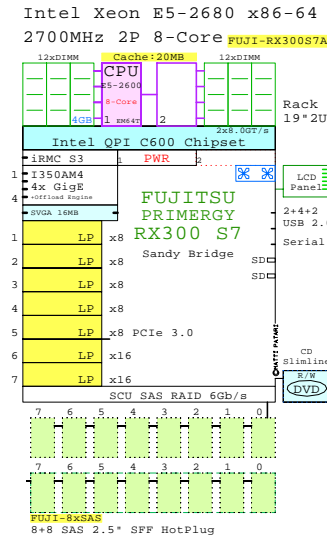

<http://www.goldeneggs.fi/documents/GE-FUJI-RX300S7-A.pdf>