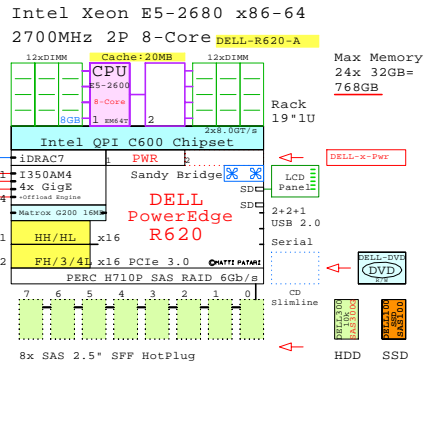

Compare Intel Xeon E5-2600 2-socket 1U x86 rack servers

GE-link to this document: <http://www.goldeneggs.fi/documents/GE-COMP-E52600-A.pdf>

1U

Dell

IBM

HP

Fujitsu

Acer

2nd processor
2700MHz 130W
Cache 20MB
CPU E5-2680
8-Core
Single DIMM
8GB