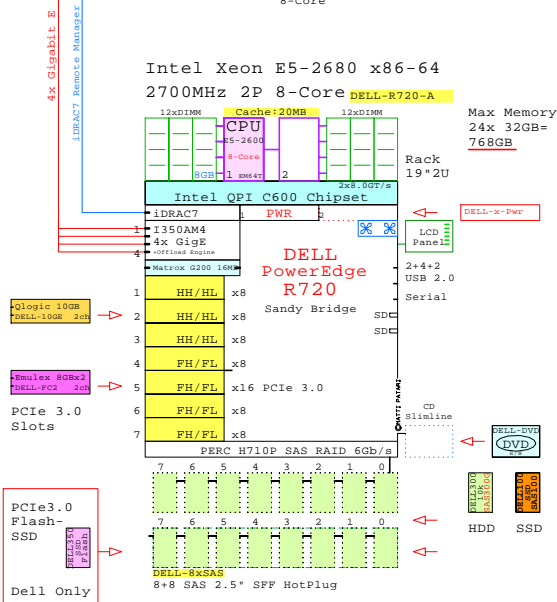

Compare Intel Xeon E5-2600 2-socket 2U x86 rack servers

GE-link to this document: <http://www.goldeneggs.fi/documents/GE-COMP-E52600-A.pdf>

2U

Dell

IBM

HP

Fujitsu

Acer

2nd processor
2700MHz 130W
Cache 20MB
CPU E5-2680
8-Core
8MB/4T
8-Core
Single DIMM
8GB

Intel Xeon x86-64

Sandy Bridge
2700MHz Eight-Core

<http://www.goldeneggs.fi/documents/GE-IBM-X3650M4-A.pdf>