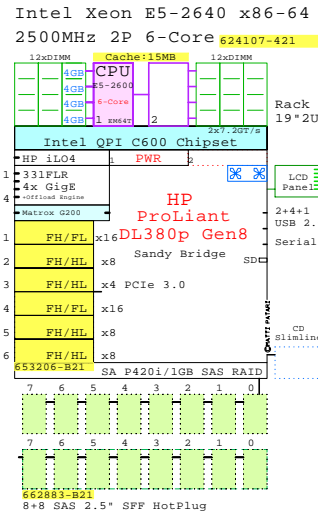

<http://www.goldeneggs.fi/documents/GE-HP-DL38008-A.pdf>