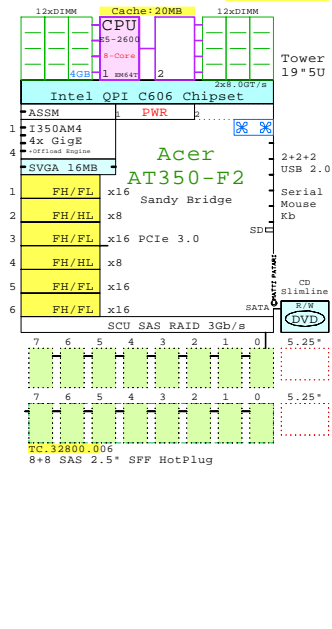

Sandy Bridge
2700MHz Eight-Core

Intel Xeon E5-2680 x86-64
2700MHz 2P 8-Core
ST.R8411.00P