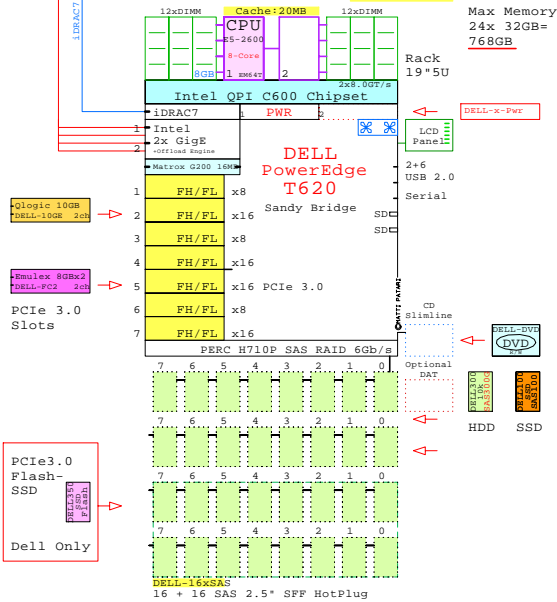

Compare Intel Xeon E5-2600 2-socket 5U x86 tower servers

GE-link to this document: <http://www.goldeneggs.fi/documents/GE-COMP-E52600-A.pdf>

5U

Dell

IBM

HP

Fujitsu

Acer

2nd processor
2700MHz 130W
Cache 20MB
CPU E5-2680
8-Core
8MB/4T
8-Core
Single DIMM
8GB

Intel Xeon E5-2680 x86-64
2700MHz 2P 8-Core
DELL-T620-A