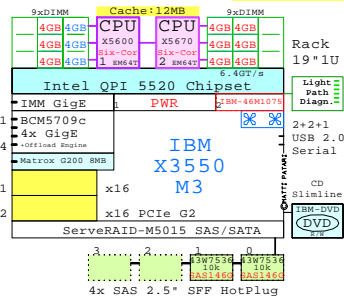

2x 8Gb Fibre Channel to external storage

Intel Xeon X5670 x86-64

2930MHz 2P-Six-C **IBM-7944-M2x**