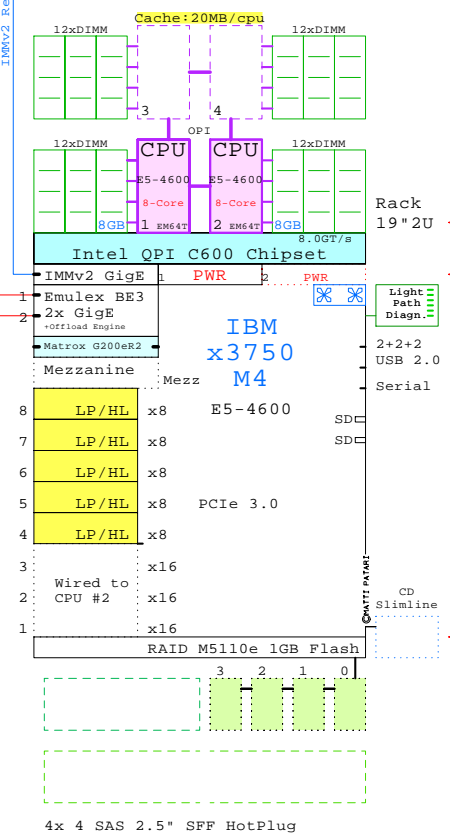

E5-4600
2700MHz Eight-Core

Max Memory
48x 32GB=
1.5TB

Intel Xeon E5-4650 x86-64
2700MHz 4P 8-Core **IBM-8722-C2x**

2x Gigabit E
IBMv2 Remote Manager
IBMv2 GigE
EMulex BE3
2x GigE
Matrix G200eR2
Ether 2x10Gb-T
IBM-88Y7427 Mezz
Mezz
8.0GT/s
IBM-88Y7373
PWR
Light Path Diagn.
2+2+2
USB 2.0
Serial
CD Slimline
IBM-DVD
S/W
4x 4 SAS 2.5" SFF HotPlug

Parts list for the 4P Eight-Core 384GB IBM x3750 M4

Part Number	Qty	Description
IB-8722-C2X	1	IBM x3750 4P 8-C E5-4650-20MB 64GB 2U
IBM-42D0510	2	IBM Qlogic FC 8Gb 2-ch PCIe HBA
IBM-43W7718	4	IBM 200GB SAS SSD hot-plug disk 2.5"
IBM-46M0902	1	IBM CD-RW/DVD-ROM Option kit, slimline
IBM-49Y1397	46	IBM 8GB DDR3-1333 LP RDIMM 1x8GB
IBM-81Y4481	2	IBM Server RAID M5110 SAS/SATA Controller
IBM-88Y7324	2	IBM Xeon E5-4650 8-Core 2.7GHz 20MB Proc
IBM-88Y7371	1	IBM x3750-M4 PCIe 3.0 3x x16 Riser Card
IBM-88Y7373	1	IBM x3750-M4 1400W second power supply
IBM-88Y7418	1	IBM x3750-M4 SAS +4HDD Disk Backplane
IBM-88Y7419	1	IBM x3750-M4 SAS +8HDD Disk Backplane
IBM-88Y7427	1	IBM x3750-M4 Ethernet 2x 10GbE Mezz
IBM-90Y8872	12	IBM 600GB SAS 10k 6Gbps hotP 2.5" disk

Tip for detail printing:
- Zoom in area of interest
- Print, Print CurrentView

IBM x3750 M4 Intel E5-4650 4P/2U

MS Windows Server 2008
LINUX: Red Hat, SuSE
VMware Virtualization Software

Golden Eggs Home:
<http://www.goldeneggs.fi>

© 2012 Matti Patari, All rights reserved.

GOLDEN EGGS Visuals™ Helsinki	30-May-2012	GE-IBM-X3750M4-A
	Matti.Patari@Kolumbus.fi	

IBM x3750 M4 4P/2U E5-4650 2700MH
GOLDEN EGGS Visuals, Helsinki