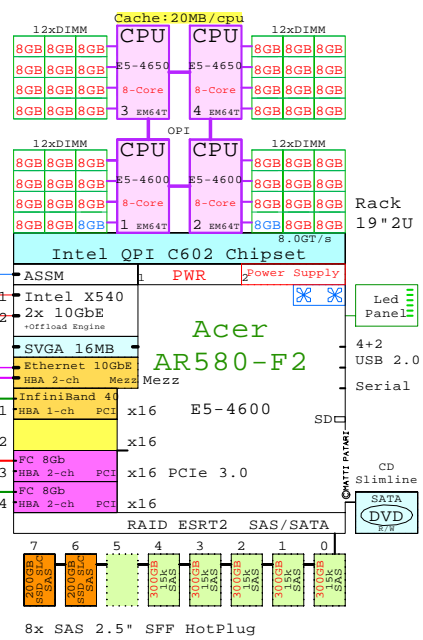

Tip for detail printing:
- Zoom in area of interest
- Print, Print CurrentView

FUJITSU RX500 S7 Intel E5-4650 4P/4U

Acer AR580-F2
Xeon E5-4650

Internal Options:

- CPU** INT-E5-4650
E5-4650
8-Core
EM64T
3,4 Eight-Core
E5-4650 20MB
2700MHz 130W
- MEM-8GB**
DDR3-1333
1x DIMMs each
- MEM-16GB**
- MEM-32GB**
- POWER-2**
2nd Power 1600W
- HDD-300GB**
300GB 15k SAS
- HDD-600GB**
600GB 10k SAS
- HDD-900GB**
900GB 10k SAS
- SSD-200GB**
200GB SSD SAS 2.5"
- DVD-SATA**
SATA CD-RW/DVD
- PCI-RAID**
SAS RAID PCIe
- PCI-1GbE**
Ethernet 2ch
- MEZ-10GbE**
Ethernet 2x 10GbE Mezzanine
- PCI-FC8**
FibreChannel 8Gb 2-ch
- PCI-INF40**
InfiniBand 1-ch 40Gbs

Example Configuration
x86-64

Intel Xeon E5-4650 x86-64
2700MHz 4P 8-Core **ACER AR580-F2A**

2x 8Gb Fibre Channel External

E5-4600
2700MHz Eight-Core

Max Memory
48x 32GB=
1.5TB

Intel Xeon E5-4650 x86-64
2700MHz 4P 8-Core **ACER AR580-F2A**