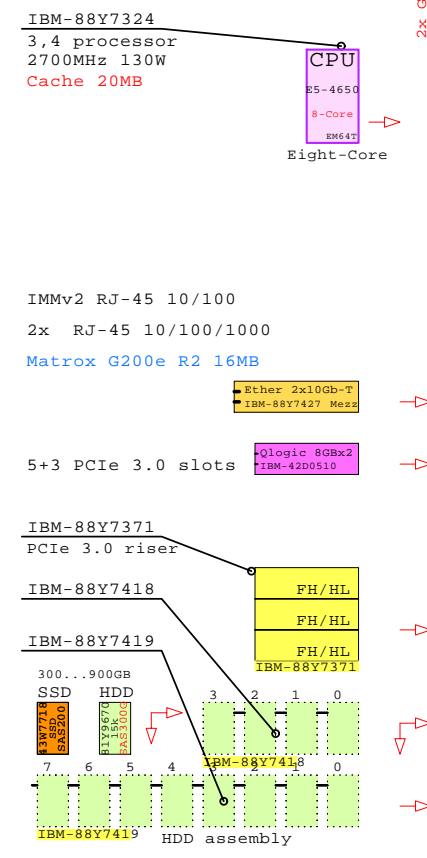

E5-4600
2700MHz Eight-Core

Max Memory
48x 32GB=
1.5TB

Intel Xeon E5-4650 x86-64
2700MHz 4P 8-Core **IBM-8722-C2x**

2x Gigabit E
IBMv2 Remote Manager
IBMv2 GigE
EMulex BE3
2x GigE
Matrix G200eR2
Ether 2x10Gb-T
IBM-88Y7427 Mezz
Mezz
8.0GT/s
IBM-88Y7373
PWR
Light Path Diagn.
2+2+2
USB 2.0
Serial
CD Slimline
IBM-DVD
S/W
4x 4 SAS 2.5" SFF HotPlug

Parts list for the 4P Eight-Core 384GB IBM x3750 M4

Part Number	Qty	Description
IB-8722-C2X	1	IBM x3750 4P 8-C E5-4650-20MB 64GB 2U
IBM-42D0510	2	IBM Qlogic FC 8Gb 2-ch PCIe HBA
IBM-43W7718	4	IBM 200GB SAS SSD hot-plug disk 2.5"
IBM-46M0902	1	IBM CD-RW/DVD-ROM Option kit, slimline
IBM-49Y1397	46	IBM 8GB DDR3-1333 LP RDIMM 1x8GB
IBM-81Y4481	2	IBM Server RAID M5110 SAS/SATA Controller
IBM-88Y7324	2	IBM Xeon E5-4650 8-Core 2.7GHz 20MB Proc
IBM-88Y7371	1	IBM x3750-M4 PCIe 3.0 3x x16 Riser Card
IBM-88Y7373	1	IBM x3750-M4 1400W second power supply
IBM-88Y7418	1	IBM x3750-M4 SAS +4HDD Disk Backplane
IBM-88Y7419	1	IBM x3750-M4 SAS +8HDD Disk Backplane
IBM-88Y7427	1	IBM x3750-M4 Ethernet 2x 10GbE Mezz
IBM-90Y8872	12	IBM 600GB SAS 10k 6Gbps hotP 2.5" disk

Tip for detail printing:
- Zoom in area of interest
- Print, Print CurrentView

IBM x3750 M4 Intel E5-4650 4P/2U

MS Windows Server 2008
LINUX: Red Hat, SuSE
VMware Virtualization Software

Golden Eggs Home:
<http://www.goldeneggs.fi>

© 2012 Matti Patari, All rights reserved.

GOLDEN EGGS Visuals™ Helsinki	30-May-2012	GE-IBM-X3750M4-A
	Matti.Patari@Kolumbus.fi	

IBM x3750 M4 4P/2U E5-4650 2700MH
GOLDEN EGGS Visuals, Helsinki