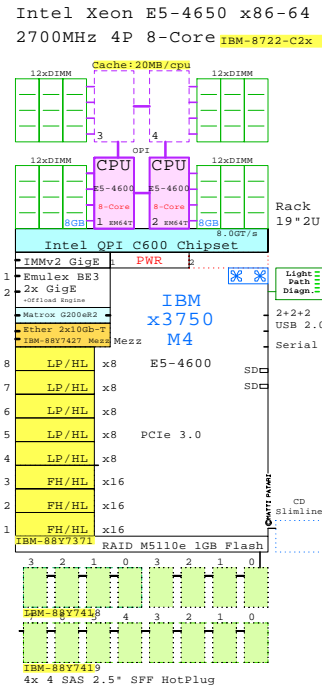

Compare Intel Xeon E5-4600 4-socket 2U x86 rack servers

GE-link to this document: <http://www.goldeneggs.fi/documents/GE-COMP-E54600-A.pdf>

2U

Dell

IBM

Fujitsu

Acer

HP

Intel Xeon x86-64

Sandy Bridge-EP
2700MHz Eight-Core

GE-links to x86 COMPARE Pictures:

<http://www.goldeneggs.fi/documents/GE-COMPARE-2P-1U-A.pdf>
<http://www.goldeneggs.fi/documents/GE-COMPARE-2P-2U-A.pdf>
<http://www.goldeneggs.fi/documents/GE-COMPARE-4P-4U-A.pdf>
<http://www.goldeneggs.fi/documents/GE-COMPARE-8P-8U-A.pdf>
<http://www.goldeneggs.fi/documents/GE-COMPARE-TOWER-A.pdf>

<http://www.goldeneggs.fi/documents/GE-COMP-E52400-A.pdf>
<http://www.goldeneggs.fi/documents/GE-COMP-E52600-A.pdf>
<http://www.goldeneggs.fi/documents/GE-COMP-E54600-A.pdf>

Tip for detail printing:
- Zoom in area of interest
- Print, Print Current View

Compare Intel Xeon E5-4600 4P/2U rack servers

2U 15-Aug-2012

Golden Eggs Home:
<http://www.goldeneggs.fi>

© 2012 Matti Patari, All rights reserved.

GOLDEN EGGS Visuals™ Helsinki	15-Aug-2012	GE-COMP-E54600-A2
Matti.Patari@Kolumbus.fi		

Compare Rack 4P/2U E5-4600 2700MHz
GOLDEN EGGS Visuals, Helsinki