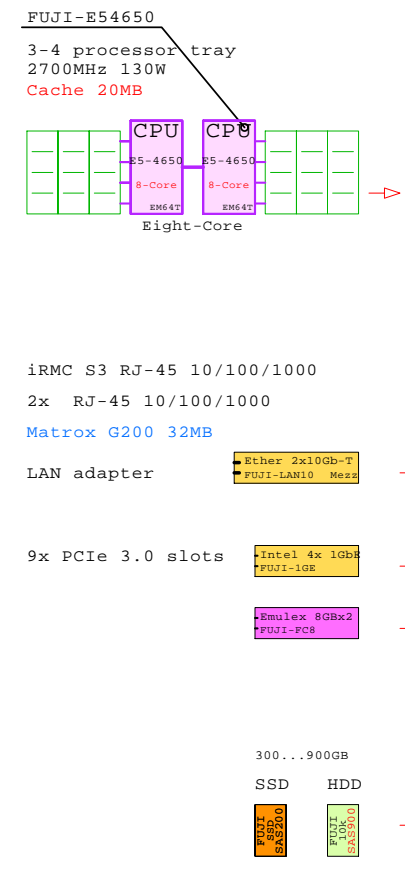

E5-4600
2700MHz Eight-Core

Max Memory
48x 32GB=
1.5TB

Intel Xeon E5-4650 x86-64
2700MHz 4P 8-Core FUJI-RX500-S7

GE-link to this document: <http://www.goldeneggs.fi/documents/GE-FUJI-RX500S7-A.pdf>

MS Windows Server 2008
LINUX: Red Hat, SuSE
VMware Virtualization Software

Golden Eggs Home:
<http://www.goldeneggs.fi>

© 2012 Matti Patari, All rights reserved.

GOLDEN EGGS Visuals™ Helsinki	23-Jul-2012	GE-FUJI-RX500S7-A
		Matti.Patari@Kolumbus.fi

FUJITSU RX500 S7 4P E5-4650 2.GH
GOLDEN EGGS Visuals, Helsinki

Tip for detail printing:
- Zoom in area of interest
- Print, Print CurrentView

FUJITSU RX500 S7 Intel E5-4650 4P/4U