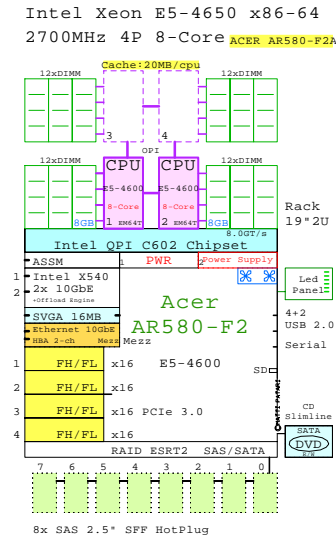

Compare Intel Xeon E5-4600 4-socket 2U x86 rack servers

GE-link to this document: <http://www.goldeneggs.fi/documents/GE-COMP-E54600-A.pdf>

2U

Dell

IBM

Fujitsu

Acer

HP

Intel Xeon x86-64

Sandy Bridge-EP
2700MHz Eight-Core

GE-links to x86 COMPARE Pictures:

<http://www.goldeneggs.fi/documents/GE-COMPARE-2P-1U-A.pdf>
<http://www.goldeneggs.fi/documents/GE-COMPARE-2P-2U-A.pdf>
<http://www.goldeneggs.fi/documents/GE-COMPARE-4P-4U-A.pdf>
<http://www.goldeneggs.fi/documents/GE-COMPARE-8P-8U-A.pdf>
<http://www.goldeneggs.fi/documents/GE-COMPARE-TOWER-A.pdf>

<http://www.goldeneggs.fi/documents/GE-COMP-E52400-A.pdf>
<http://www.goldeneggs.fi/documents/GE-COMP-E52600-A.pdf>
<http://www.goldeneggs.fi/documents/GE-COMP-E54600-A.pdf>

Tip for detail printing:
- Zoom in area of interest
- Print, Print Current View

Compare Intel Xeon E5-4600 4P/2U rack servers

2U 15-Aug-2012

Golden Eggs Home:
<http://www.goldeneggs.fi>

© 2012 Matti Patari, All rights reserved.

GOLDEN EGGS Visuals™ Helsinki	15-Aug-2012	GE-COMP-E54600-A2
Matti.Patari@Kolumbus.fi		

Compare Rack 4P/2U E5-4600 2700MHz
GOLDEN EGGS Visuals, Helsinki