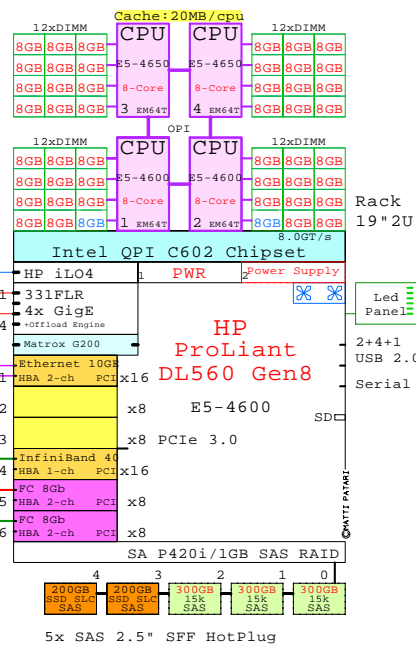

HP DL560 Gen8
Xeon E5-4650

Internal Options:

- **CPU** - INT-E5-4650
  E5-4650
  8-Core
  EM64T
  3,4 Eight-Core
  E5-4650 20MB
  2700MHz 130W
- **MEM-8GB**
  DDR3-1333
  1x DIMMs each
- **MEM-16GB**
- **MEM-32GB**
- **POWER-2**
  2nd Power 1200W
- **HDD-300GB**
  300GB 15k SAS
- **HDD-600GB**
  600GB 10k SAS
- **HDD-900GB**
  900GB 10k SAS
- **SSD-200GB**
  200GB SSD SAS
- **DVD-USB**
  USB CD-RW/DVD External
- **PCI-RAID**
  SAS RAID PCIe
- **PCI-1GbE**
  Ethernet 2ch
- **MEZ-10GbE**
  Ethernet 2x 10GbE Mezzanine
- **PCI-FC8**
  FibreChannel 8Gb 2-ch
- **PCI-INF40**
  InfiniBand 1-ch 40Gbs

Example Configuration
x86-64

Intel Xeon E5-4650 x86-64
2700MHz 4P 8-Core **HP-DL560G8-A**

2x 8Gb Fibre Channel External