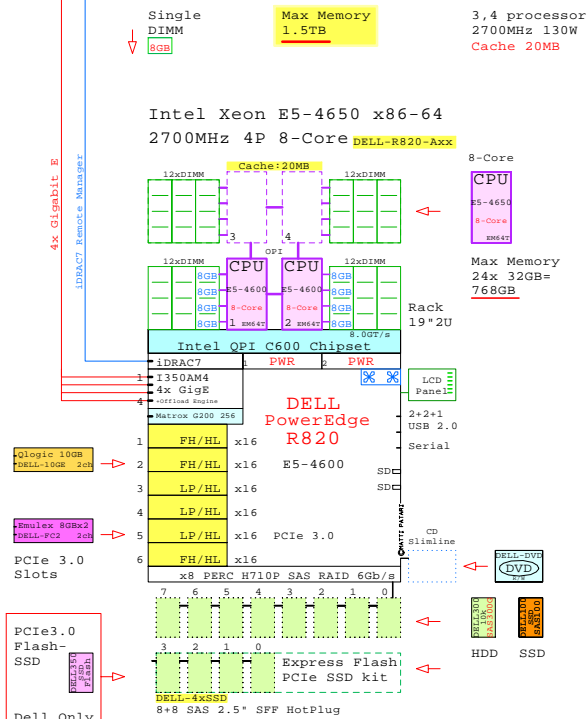

Compare Intel Xeon E5-4600 4-socket 2U x86 rack servers

GE-link to this document: <http://www.goldeneggs.fi/documents/GE-COMP-E54600-A.pdf>

2U

Dell

IBM

Fujitsu

Acer

HP

Intel Xeon x86-64

Sandy Bridge-EP
2700MHz Eight-Core

GE-links to x86 COMPARE Pictures:

<http://www.goldeneggs.fi/documents/GE-COMPARE-2P-1U-A.pdf>
<http://www.goldeneggs.fi/documents/GE-COMPARE-2P-2U-A.pdf>
<http://www.goldeneggs.fi/documents/GE-COMPARE-4P-4U-A.pdf>
<http://www.goldeneggs.fi/documents/GE-COMPARE-8P-8U-A.pdf>
<http://www.goldeneggs.fi/documents/GE-COMPARE-TOWER-A.pdf>

<http://www.goldeneggs.fi/documents/GE-COMP-E52400-A.pdf>
<http://www.goldeneggs.fi/documents/GE-COMP-E52600-A.pdf>
<http://www.goldeneggs.fi/documents/GE-COMP-E54600-A.pdf>

Tip for detail printing:
- Zoom in area of interest
- Print, Print Current View

Compare Intel Xeon E5-4600 4P/2U rack servers

2U 15-Aug-2012

Golden Eggs Home:
<http://www.goldeneggs.fi>

© 2012 Matti Patari, All rights reserved.

GOLDEN EGGS Visuals™ Helsinki	15-Aug-2012	GE-COMP-E54600-A2
Matti.Patari@Kolumbus.fi		

Compare Rack 4P/2U E5-4600 2700MHz
GOLDEN EGGS Visuals, Helsinki