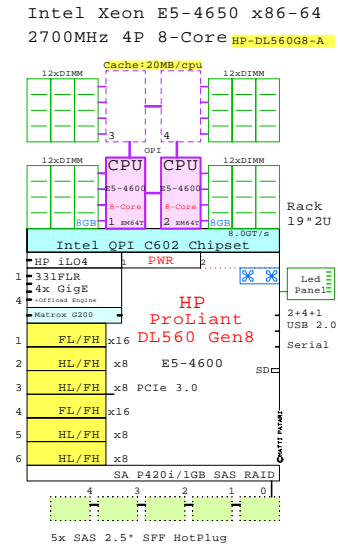

Compare Intel Xeon E5-4600 4-socket 2U x86 rack servers

GE-link to this document: <http://www.goldeneggs.fi/documents/GE-COMP-E54600-A.pdf>

2U

Dell

IBM

Fujitsu

Acer

HP

Intel Xeon x86-64

Sandy Bridge-EP
2700MHz Eight-Core

GE-links to x86 COMPARE Pictures:

<http://www.goldeneggs.fi/documents/GE-COMPARE-2P-1U-A.pdf>
<http://www.goldeneggs.fi/documents/GE-COMPARE-2P-2U-A.pdf>
<http://www.goldeneggs.fi/documents/GE-COMPARE-4P-4U-A.pdf>
<http://www.goldeneggs.fi/documents/GE-COMPARE-8P-8U-A.pdf>
<http://www.goldeneggs.fi/documents/GE-COMPARE-TOWER-A.pdf>

<http://www.goldeneggs.fi/documents/GE-COMP-E52400-A.pdf>
<http://www.goldeneggs.fi/documents/GE-COMP-E52600-A.pdf>
<http://www.goldeneggs.fi/documents/GE-COMP-E54600-A.pdf>

Tip for detail printing:
- Zoom in area of interest
- Print, Print Current View

Compare Intel Xeon E5-4600 4P/2U rack servers

2U 15-Aug-2012

Golden Eggs Home:
<http://www.goldeneggs.fi>

© 2012 Matti Patari, All rights reserved.

GOLDEN EGGS Visuals™ Helsinki	15-Aug-2012	GE-COMP-E54600-A2
Matti.Patari@Kolumbus.fi		

Compare Rack 4P/2U E5-4600 2700MHz
GOLDEN EGGS Visuals, Helsinki