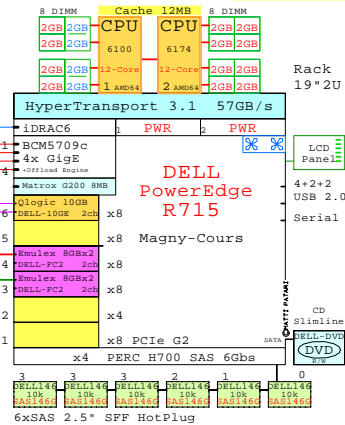

Welcome to GoldenEggs x86 Visual Configurations

<http://www.goldeneggs.fi>

A picture is worth of one thousand words.
It talks all Global languages.

x86-64 servers: **Dell IBM HP Fujitsu SUN Acer Lenovo and Cisco**

AMD Opteron 6174 x86-64

2200MHz 2P 12-Cor **DELL-R715-Axx**