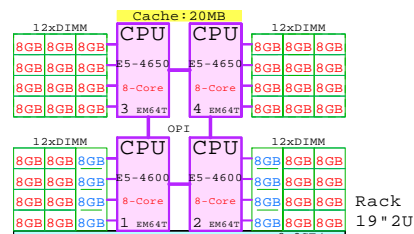

Compare Rack 4P/2U E5-4600 2700MHz
GOLDEN EGGS Visuals, Helsinki

DELL R820
Xeon E5-4650

Internal Options:

3-4 Eight-Core
E5-4650 20MB
2700MHz 130W

8GB DELL-8GB-1

DDR3-1333
1x DIMMs each

16GB DELL-16GB-1

32GB DELL-32GB-1

DELL-300GB
300GB 10k SAS 2.5"

DELL-600GB
600GB 10k SAS 2.5"

DELL-900GB
900GB 10k SAS 2.5"

DELL-100GB
100GB SSD SAS 2.5"

DELL-350GB
350GB Flash SSD 2.5"

DELL-DVD
SATA CD-RW/DVD

DELL-H710P
PERC SAS Raid

DELL-1GbE
Dell GigabitE 2ch

DELL-10GE
Qlogic 10Gb CNA 2ch

DELL-FC2
Emulex FC 8Gb 2ch

Tip for detail printing:
- Zoom in area of interest
- Print, Print CurrentView

Example Configuration
x86-64

Intel Xeon E5-4650 x86-64
2700MHz 4P 8-Core **DELL-R820-Axx**

Express Flash
PCIe SSD kit

DELL-4xSSD
8+8 SAS 2.5" SFF HotPlug

2x 8Gb Fibre Channel to
external storage

Parts list for the 4P Eight-Core 384GB Dell R820

Part Number	Qty	Description
DELL-100GB	3	Dell 100GB SATA SSD hot-plug disk 2.5"
DELL-10GE	1	DELL Qlogic 10Gb CNA 2-ch adapter
DELL-350GB	4	Dell 350GB PCIe Flash SSD 2.5" hot-plug
DELL-4xSSD	1	DELL R720 +4SSD Express Flash SSD kit
DELL-8GB-1	40	DELL 8GB PE Memory 1x8GB DIMM
DELL-900GB	5	DELL 900GB SAS 10000r hot-plug disk 2.5"
DELL-DVD	1	DELL CD-RW/DVD-ROM Option kit, slimline
DELL-E54650	1	DELL 2x Xeon E5-4650 8-Core 2.7GHz 20MB
DELL-FC2	2	DELL Emulex FC 8Gb 2-ch PCIe HBA
DELL-R820-A	1	DELL R820 4P 8-C E5-4650-20MB 64GB 2U