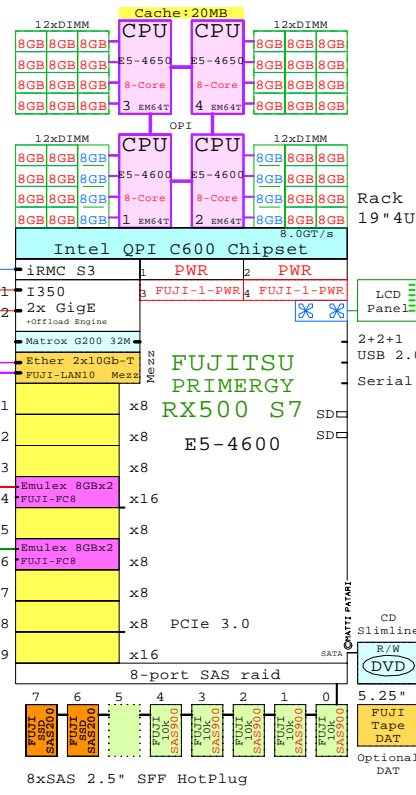

Internal Options:

3-4 Eight-Core
E5-4650 20MB
2700MHz 130W

- 8GB FUJI-1X8GB
- DDR3-1333 1x DIMMs each
- 16GB FUJI-1X16G
- 32GB FUJI-1X32G
- FUJI-1-PWR 3-4 Power 800W
- FUJI-300GB 300GB 15k SAS 2.5"
- FUJI-600GB 600GB 10k SAS 2.5"
- FUJI-900GB 900GB 10k SAS 2.5"
- FUJI-200GB 200GB SSD SAS 2.5"
- FUJI-DAT DAT USB Tape
- FUJI-RAID Fujitsu SAS RAID
- FUJI-1GE Fujitsu GigabitE 4ch
- FUJI-LAN10 LAN adapter 10Gb 2ch
- FUJI-FC8 Emulex FC 8Gb 2ch

Example Configuration
x86-64

Intel Xeon E5-4650 x86-64
2700MHz 4P 8-Core FUJI-RX500-S7

2x 8Gb Fibre Channel to external storage

Parts list for the 4P Eight-Core 384GB Fujitsu RX500 S7

Part Number	Qty	Description
FUJI-1-PWR	2	FUJI RXxxx Power Supply
FUJI-1X8GB	40	Fuji 1x8GB Memory RX300 S7
FUJI-200GB	2	FUJI 200GB SSD SAS HotPlug SSD 2.5"
FUJI-900GB	5	FUJI 900GB HDA 10K SAS HotPlug 2.5" disk
FUJI-DAT	1	Fujitsu SATA DAT Tape Drive
FUJI-E54650	1	FUJI 2x Xeon E5-4650 8-Core 2.7GHz 20MB
FUJI-FC8	2	FUJI Emulex FC 8Gb 2-ch PCIe HBA
FUJI-LAN10	1	FUJI RX500 Ethernet 2x 10GbE Mezz LAN
FUJI-RX500S	1	Fuji RX500 S7 4P 8-C E5-4650-20MB 64GB 4