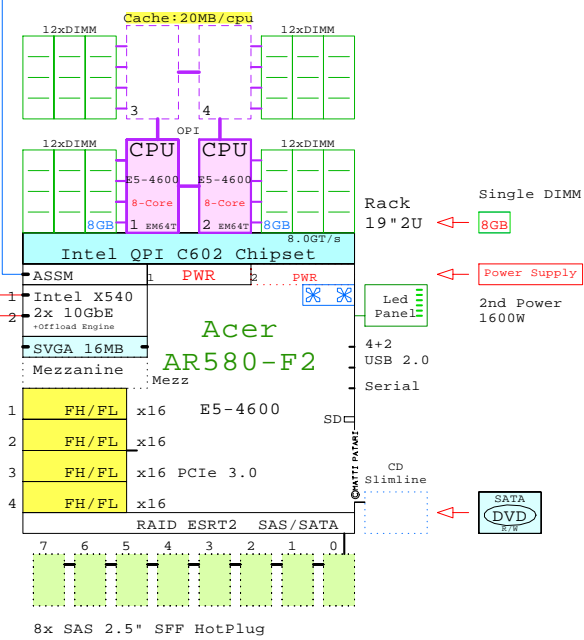

ASSM RJ-45 10/100
2x RJ-45 10GbE

SVGA16MB
10GbE Adapter, Mezzanine

4x PCIe 3.0 slots

Ethernet 10GbE
HBA 2-ch Mezz

FC 16Gb
HBA 2-ch PCI

SSD HDD
200...900GB

GE-link to this document: <http://www.goldeneggs.fi/documents/GE-ACER-AR580F2-A.pdf>