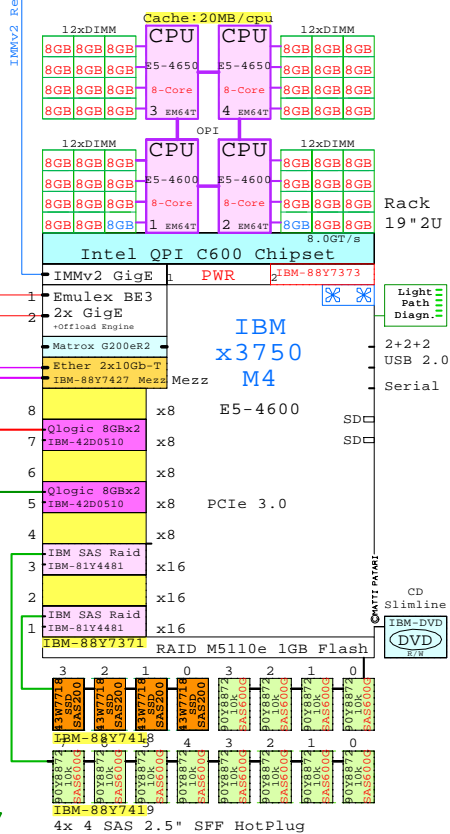

DELL PE R820 4P/2U E5-4650 2700MH
GOLDEN EGGS Visuals, Helsinki

IBM x3750 M4
Xeon E5-4650

Internal Options:

- IBM-88Y7324
CPU
E5-4650
8-Core
EM64T
3,4 Eight-Core
E5-4650 20MB
2700MHz 130W
- IBM-49Y1397
8GB
DDR3-1333
1x DIMMs each
- IBM-49Y1563
16GB
- IBM-90Y3105
32GB
- IBM-88Y7373
2nd Power 1400W
- IBM-81Y9670
300GB 10k SAS 2.5"
- IBM-90Y8872
600GB 10k SAS 2.5"
- IBM-81Y9650
900GB 10k SAS 2.5"
- IBM-43W7718
200GB SSD SAS 2.5"
- IBM-46M0902
SATA CD-RW/DVD
- IBM-81Y4481
SAS RAID M5110
- IBM-49Y4230
Ethernet 2ch
- IBM-88Y7427
Emulex 2x 10GbE Mezzanine
- IBM-42D0510
Qlogic FC 8Gb 2-ch HBA

Example Configuration
x86-64

Intel Xeon E5-4650 x86-64
2700MHz 4P 8-Core **IBM-8722-C2x**

2x 10-Gigabit E
2x Gigabit E
IBMv2 Remote Manager
IBMv2 GigE
EMulex BE3
2x GigE
Matrix G200eR2
Ether 2x10Gb-T
IBM-88Y7427 Mezz
Mezz
8.0GT/s
IBM-88Y7373
PWR
Light Path Diagn.
2+2+2
USB 2.0
Serial
CD Slimline
IBM-DVD
S/W
2x 8Gb Fibre Channel External