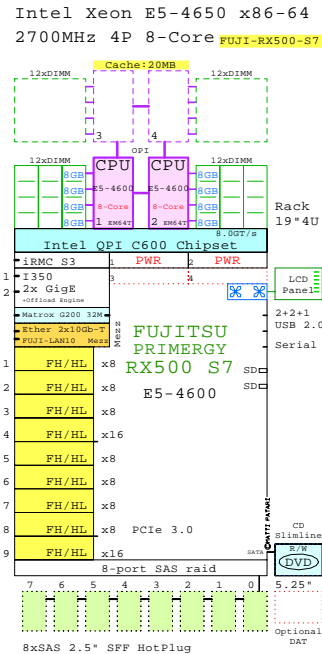

Compare Intel Xeon E5-4600 4-socket 2U x86 rack servers

GE-link to this document: <http://www.goldeneggs.fi/documents/GE-COMP-E54600-A.pdf>

2U

Dell

IBM

Fujitsu

Acer

HP

Intel Xeon x86-64

Sandy Bridge-EP
2700MHz Eight-Core

GE-links to x86 COMPARE Pictures:

<http://www.goldeneggs.fi/documents/GE-COMPARE-2P-1U-A.pdf>
<http://www.goldeneggs.fi/documents/GE-COMPARE-2P-2U-A.pdf>
<http://www.goldeneggs.fi/documents/GE-COMPARE-4P-4U-A.pdf>
<http://www.goldeneggs.fi/documents/GE-COMPARE-8P-8U-A.pdf>
<http://www.goldeneggs.fi/documents/GE-COMPARE-TOWER-A.pdf>

<http://www.goldeneggs.fi/documents/GE-COMP-E52400-A.pdf>
<http://www.goldeneggs.fi/documents/GE-COMP-E52600-A.pdf>
<http://www.goldeneggs.fi/documents/GE-COMP-E54600-A.pdf>

Tip for detail printing:
- Zoom in area of interest
- Print, Print Current View

Compare Intel Xeon E5-4600 4P/2U rack servers

2U 15-Aug-2012

Golden Eggs Home:
<http://www.goldeneggs.fi>

© 2012 Matti Patari, All rights reserved.

GOLDEN EGGS Visuals™ Helsinki	15-Aug-2012	GE-COMP-E54600-A2
Matti.Patari@Kolumbus.fi		

Compare Rack 4P/2U E5-4600 2700MHz
GOLDEN EGGS Visuals, Helsinki