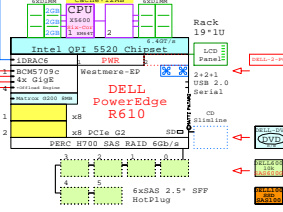

Compare Intel and AMD 2-socket 1U x86 rack servers

GE-link to this document: <http://www.goldeneggs.fi/documents/GE-COMPARE-2P-1U-A.pdf>

1U

Tip for detail printing:
- Zoom in area of interest
- Print, Print Current View

Dell

IBM

HP

Fujitsu

SUN

Acer

Cisco

Lenovo

Intel Xeon x86-64

CPU Xeon
Single DIMM

Intel Xeon X5680 x86-64

3330MHz 2P-Six-C DELL-R610-Box