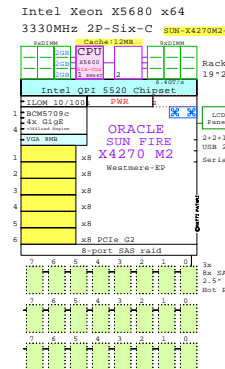

Intel Xeon x86-64

GE-links to x86 FAMILY Pictures:

GE-links to x86 COMPARE Pictures:

2U

Date: 22-May-2011

Compare AMD and Intel 2-socket 2U x86 rack servers

Golden Eggs Home:

<http://www.goldeneggs.fi>

© 2010 Matti Patari, All rights reserved.
GOLDEN EGGS Visuals Helsinki Matti.Patari@kolumbus.fi