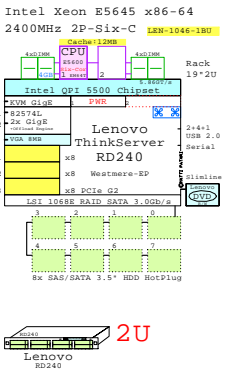

Intel Xeon x86-64

GE-links to x86 FAMILY Pictures:

GE-links to x86 COMPARE Pictures:

2U

Date: 22-May-2011

Compare AMD and Intel 2-socket 2U x86 rack servers

Golden Eggs Home:

<http://www.goldeneggs.fi>

© 2010 Matti Patari, All rights reserved.
GOLDEN EGGS Visuals Helsinki Matti.Patari@kolumbus.fi