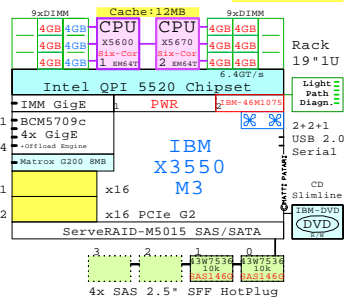

2x 8Gb Fibre Channel to external storage

Intel Xeon X5670 x86-64

2930MHz 2P-Six-C **IBM-7944-M2x**