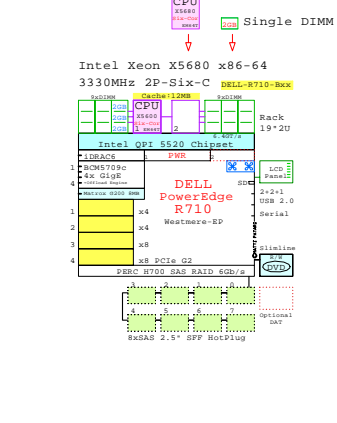

Intel Xeon x86-64

GE-links to x86 FAMILY Pictures:

GE-links to x86 COMPARE Pictures:

2U

Date: 22-May-2011

Compare AMD and Intel 2-socket 2U x86 rack servers

Golden Eggs Home:

<http://www.goldeneggs.fi>

© 2010 Matti Patari, All rights reserved.
GOLDEN EGGS Visuals Helsinki Matti.Patari@kolumbus.fi