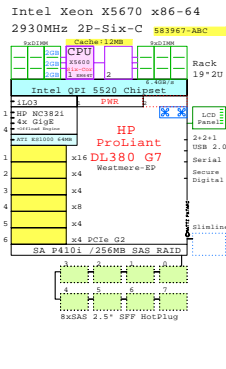

Intel Xeon x86-64

GE-links to x86 FAMILY Pictures:

GE-links to x86 COMPARE Pictures:

2U

Date: 22-May-2011

Compare AMD and Intel 2-socket 2U x86 rack servers

Golden Eggs Home:

<http://www.goldeneggs.fi>

© 2010 Matti Patari, All rights reserved.
GOLDEN EGGS Visuals Helsinki Matti.Patari@kolumbus.fi