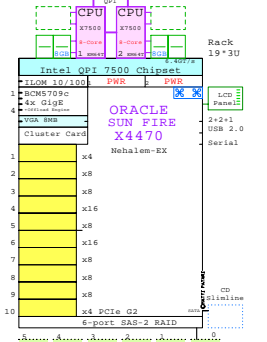

GE-links to x86 FAMILY Pictures:
<http://www.goldeneggs.fi/documents/GE-DELL-FAMILY-A.pdf>
<http://www.goldeneggs.fi/documents/GE-IBM-FAMILY-A.pdf>
<http://www.goldeneggs.fi/documents/GE-FUJITSU-FAMILY-A.pdf>
<http://www.goldeneggs.fi/documents/GE-ACER-FAMILY-A.pdf>
<http://www.goldeneggs.fi/documents/GE-LENVO-FAMILY-A.pdf>
<http://www.goldeneggs.fi/documents/GE-CISCO-FAMILY-A.pdf>

GE-links to x86 COMPARE Pictures:
<http://www.goldeneggs.fi/documents/GE-COMPARE-2P-1U-A.pdf>
<http://www.goldeneggs.fi/documents/GE-COMPARE-2P-2U-A.pdf>
<http://www.goldeneggs.fi/documents/GE-COMPARE-4P-4U-A.pdf>
<http://www.goldeneggs.fi/documents/GE-COMPARE-8P-8U-A.pdf>
<http://www.goldeneggs.fi/documents/GE-COMPARE-TOWER-A.pdf>

4P Date: 22-May-2011