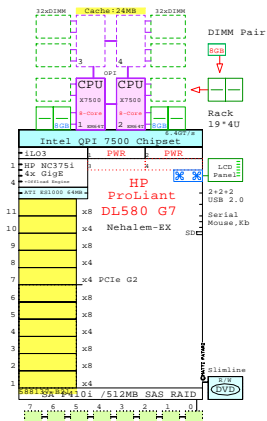

Compare AMD and Intel 4-socket 4U/2U x86-64 rack servers 4P

GE-link to this document: <http://www.goldeneggs.fi/documents/GE-COMPARE-4P-4U-A.pdf>

Tip for detail printing:
- Zoom in area of interest
- Print, Print Current View

Dell

HP

Cisco

AMD Opteron 6174 x86-64
2200MHz 4P 12-Cor
DELL-R815-AXX

Intel Xeon X7560 x86-64
2260MHz 4P-8Core
DELL-R810-AXX

Intel Xeon X7560 x86-64
2260MHz 4P-8Core
DELL-R910-AXX

AMD Opteron 6168 x86-64
1900MHz 4P 12-Cor
58105-421 RU

Intel Xeon X7560 x86-64
2260MHz 4P-8Core
884084-421

Intel Xeon X7560 x86-64
2260MHz 4P-8Core
C860-C460-M1

IBM

Fujitsu

SUN

Acer

AMD Opteron 8360SE x86-64
2500MHz 4P-Quad
IBM-7145-SRQ

Intel Xeon X7560 x86-64
2260MHz 4P-8Core
IBM-7145-SRQ

Intel Xeon X7560 x86-64
2260MHz 4P-8Core
FUJITSU-RX600-S5

AMD Opteron 8360SE x86-64
2500MHz 4P-Quad
SUN-X4440-A

Intel Xeon X7560 x86-64
2260MHz 4P-8Core
SUN-X4470-A

AMD Opteron 6174 x86-64
2200MHz 4P-12-Cor
AK-R7100-005