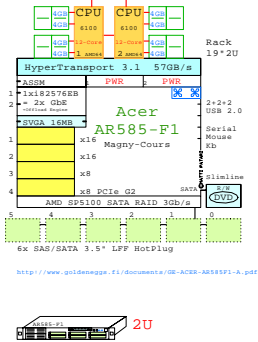

GE-links to x86 FAMILY Pictures:
<http://www.goldeneggs.fi/documents/GE-DELL-FAMILY-A.pdf>
<http://www.goldeneggs.fi/documents/GE-IBM-FAMILY-A.pdf>
<http://www.goldeneggs.fi/documents/GE-FUJITSU-FAMILY-A.pdf>
<http://www.goldeneggs.fi/documents/GE-ACER-FAMILY-A.pdf>
<http://www.goldeneggs.fi/documents/GE-LENVO-FAMILY-A.pdf>
<http://www.goldeneggs.fi/documents/GE-CISCO-FAMILY-A.pdf>

GE-links to x86 COMPARE Pictures:
<http://www.goldeneggs.fi/documents/GE-COMPARE-2P-1U-A.pdf>
<http://www.goldeneggs.fi/documents/GE-COMPARE-2P-2U-A.pdf>
<http://www.goldeneggs.fi/documents/GE-COMPARE-4P-4U-A.pdf>
<http://www.goldeneggs.fi/documents/GE-COMPARE-8P-8U-A.pdf>
<http://www.goldeneggs.fi/documents/GE-COMPARE-TOWER-A.pdf>

4P Date: 22-May-2011