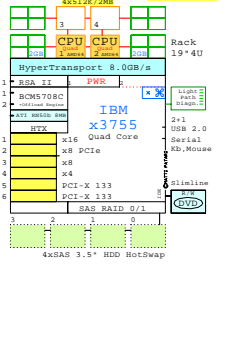

GE-links to x86 FAMILY Pictures:
<http://www.goldeneggs.fi/documents/GE-DELL-FAMILY-A.pdf>
<http://www.goldeneggs.fi/documents/GE-IBM-FAMILY-A.pdf>
<http://www.goldeneggs.fi/documents/GE-FUJITSU-FAMILY-A.pdf>
<http://www.goldeneggs.fi/documents/GE-ACER-FAMILY-A.pdf>
<http://www.goldeneggs.fi/documents/GE-LENVO-FAMILY-A.pdf>
<http://www.goldeneggs.fi/documents/GE-CISCO-FAMILY-A.pdf>

GE-links to x86 COMPARE Pictures:
<http://www.goldeneggs.fi/documents/GE-COMPARE-2P-1U-A.pdf>
<http://www.goldeneggs.fi/documents/GE-COMPARE-2P-2U-A.pdf>
<http://www.goldeneggs.fi/documents/GE-COMPARE-4P-4U-A.pdf>
<http://www.goldeneggs.fi/documents/GE-COMPARE-8P-8U-A.pdf>
<http://www.goldeneggs.fi/documents/GE-COMPARE-TOWER-A.pdf>

4P Date: 22-May-2011