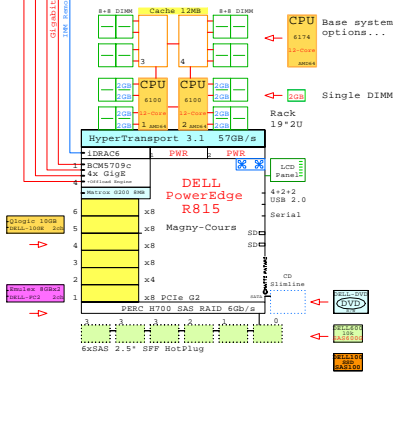

Compare AMD and Intel 4-socket 4U/2U x86-64 rack servers 4P

GE-link to this document: <http://www.goldeneggs.fi/documents/GE-COMPARE-4P-4U-A.pdf>

Tip for detail printing:
- Zoom in area of interest
- Print, Print Current View

Dell

HP

Cisco

AMD Opteron 6174 x86-64
2200MHz 4P 12-Cor
DELL-R815-AXX

Intel Xeon X7560 x86-64
2260MHz 4P-8Core
DELL-R810-AXX

Intel Xeon X7560 x86-64
2260MHz 4P-8Core
DELL-R910-AXX

AMD Opteron 6168 x86-64
1900MHz 4P 12-Cor
58105-421 RU

Intel Xeon X7560 x86-64
2260MHz 4P-8Core
884084-421

Intel Xeon X7560 x86-64
2260MHz 4P-8Core
C860-C460-M1

IBM

Fujitsu

SUN

Acer

AMD Opteron 8360SE x86-64
2500MHz 4P-Quad
IBM-7145-SRQ

Intel Xeon X7560 x86-64
2260MHz 4P-8Core
IBM-7145-SRQ

Intel Xeon X7560 x86-64
2260MHz 4P-8Core
FUJITSU-RX600-S5

AMD Opteron 8360SE x86-64
2500MHz 4P-Quad
SUN-X4440-A

Intel Xeon X7560 x86-64
2260MHz 4P-8Core
SUN-X4470-A

AMD Opteron 6174 x86-64
2200MHz 4P-12-Cor
AK-R7100-005