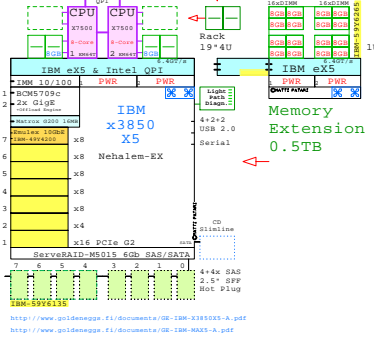

GE-links to x86 FAMILY Pictures:
<http://www.goldeneggs.fi/documents/GE-DELL-FAMILY-A.pdf>
<http://www.goldeneggs.fi/documents/GE-IBM-FAMILY-A.pdf>
<http://www.goldeneggs.fi/documents/GE-FUJITSU-FAMILY-A.pdf>
<http://www.goldeneggs.fi/documents/GE-ACER-FAMILY-A.pdf>
<http://www.goldeneggs.fi/documents/GE-LENVO-FAMILY-A.pdf>
<http://www.goldeneggs.fi/documents/GE-CISCO-FAMILY-A.pdf>

GE-links to x86 COMPARE Pictures:
<http://www.goldeneggs.fi/documents/GE-COMPARE-2P-1U-A.pdf>
<http://www.goldeneggs.fi/documents/GE-COMPARE-2P-2U-A.pdf>
<http://www.goldeneggs.fi/documents/GE-COMPARE-4P-4U-A.pdf>
<http://www.goldeneggs.fi/documents/GE-COMPARE-8P-8U-A.pdf>
<http://www.goldeneggs.fi/documents/GE-COMPARE-TOWER-A.pdf>

4P Date: 22-May-2011