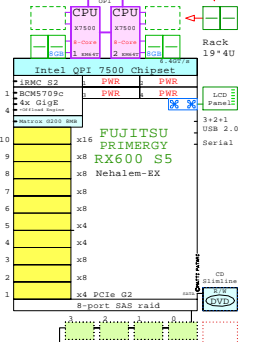

GE-links to x86 FAMILY Pictures:
<http://www.goldeneggs.fi/documents/GE-DELL-FAMILY-A.pdf>
<http://www.goldeneggs.fi/documents/GE-IBM-FAMILY-A.pdf>
<http://www.goldeneggs.fi/documents/GE-FUJITSU-FAMILY-A.pdf>
<http://www.goldeneggs.fi/documents/GE-ACER-FAMILY-A.pdf>
<http://www.goldeneggs.fi/documents/GE-LENVO-FAMILY-A.pdf>
<http://www.goldeneggs.fi/documents/GE-CISCO-FAMILY-A.pdf>

GE-links to x86 COMPARE Pictures:
<http://www.goldeneggs.fi/documents/GE-COMPARE-2P-1U-A.pdf>
<http://www.goldeneggs.fi/documents/GE-COMPARE-2P-2U-A.pdf>
<http://www.goldeneggs.fi/documents/GE-COMPARE-4P-4U-A.pdf>
<http://www.goldeneggs.fi/documents/GE-COMPARE-8P-8U-A.pdf>
<http://www.goldeneggs.fi/documents/GE-COMPARE-TOWER-A.pdf>

4P Date: 22-May-2011