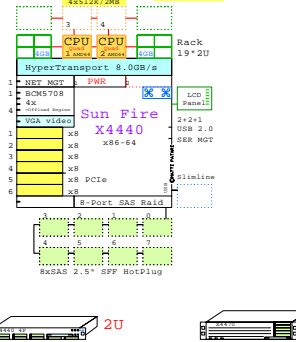

GE-links to x86 FAMILY Pictures:
<http://www.goldeneggs.fi/documents/GE-DELL-FAMILY-A.pdf>
<http://www.goldeneggs.fi/documents/GE-IBM-FAMILY-A.pdf>
<http://www.goldeneggs.fi/documents/GE-FUJITSU-FAMILY-A.pdf>
<http://www.goldeneggs.fi/documents/GE-ACER-FAMILY-A.pdf>
<http://www.goldeneggs.fi/documents/GE-LENVO-FAMILY-A.pdf>
<http://www.goldeneggs.fi/documents/GE-CISCO-FAMILY-A.pdf>

GE-links to x86 COMPARE Pictures:
<http://www.goldeneggs.fi/documents/GE-COMPARE-2P-1U-A.pdf>
<http://www.goldeneggs.fi/documents/GE-COMPARE-2P-2U-A.pdf>
<http://www.goldeneggs.fi/documents/GE-COMPARE-4P-4U-A.pdf>
<http://www.goldeneggs.fi/documents/GE-COMPARE-8P-8U-A.pdf>
<http://www.goldeneggs.fi/documents/GE-COMPARE-TOWER-A.pdf>

4P Date: 22-May-2011