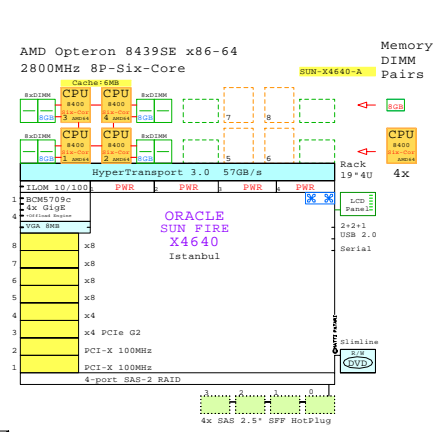

SUN

X4640 4P + 4P 4U 1TB

SunFire X4640 x86-64

4U

GE-links to x86 COMPARE Pictures:

Golden Eggs Home:
<http://www.goldeneggs.fi>