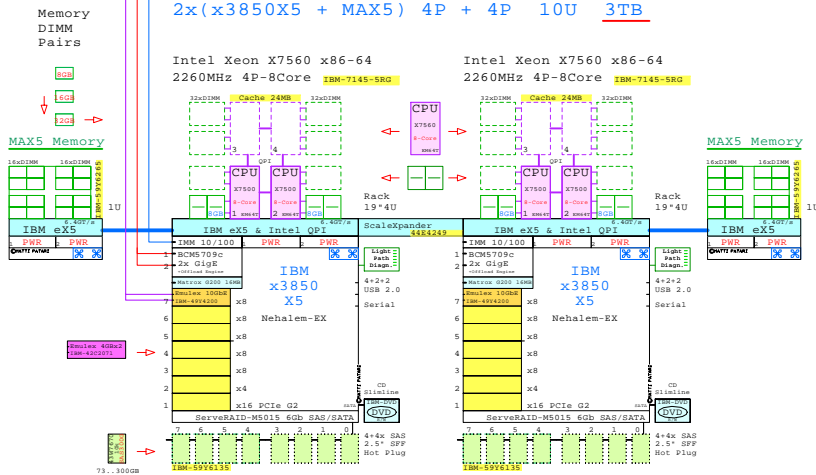

IBM

2x(x3850X5 + MAX5) 4P + 4P 10U 3TB

GE-link to x3850 GoldenEggs Picture

10U

8U