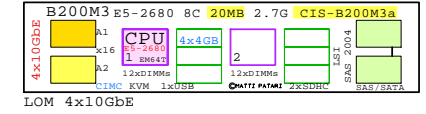

UCS 2204XP
Fabric Extender 40Gbps
Four Ports Up
8x2 ports 10GE FCoE
CIS-2204XP

CISCO UCS 5108 Blade Server Chassis: Rack 19",6U

CISCO-UCS-5108

Server Nodes, Half Wide, 2P

B200-M3

B22-M3

Server I/O Adapters

CIS-VIC1240
40GbE