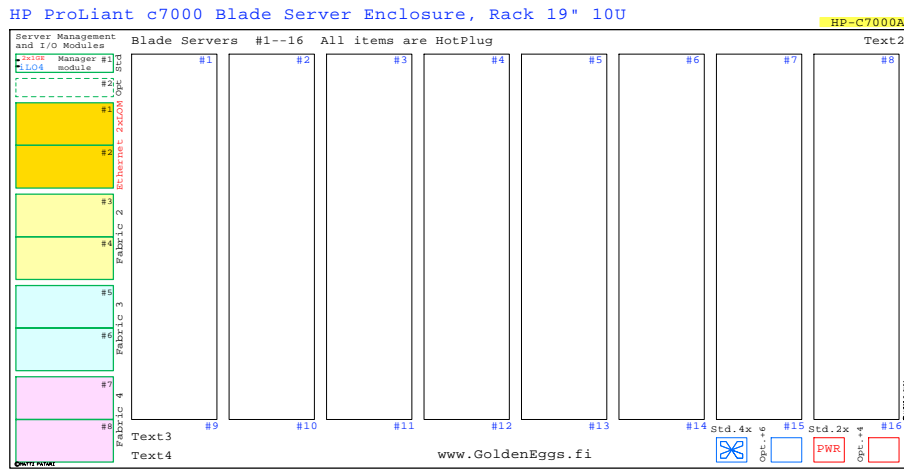

Compare x86 Blade Server Nodes

Compare x86 Blade Server Nodes
 GOLDEN EGGS Visuals, Helsinki

Dell:
8-16
Nodes
3x
Fabrics

Cisco:
4-8
Nodes
2x
Fabric
Extenders

HP:
8-16
Nodes
4x
Fabrics

IBM:
7-14
Nodes
2x
Fabrics