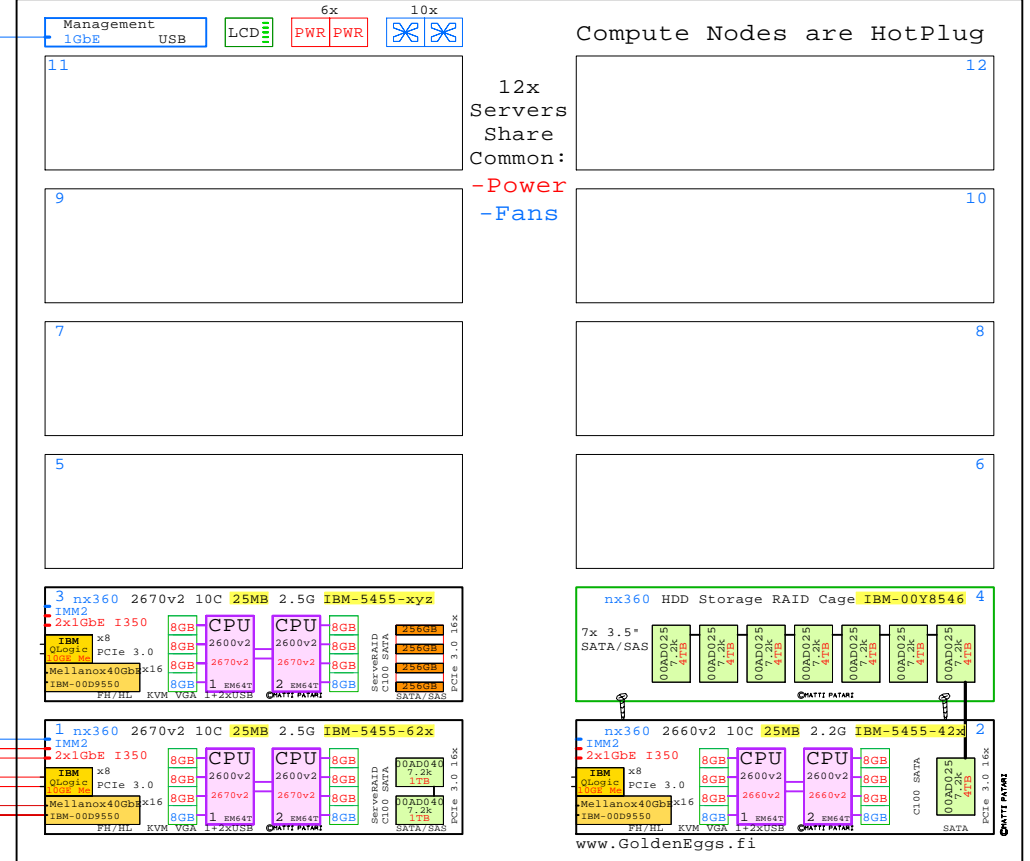

System Enclosure n1200

IBM NeXtScale System Enclosure: Rack 19" 6U **IBM-5456-A2x**

Compute Nodes are HotPlug

12x Servers Share Common:
-Power
-Fans