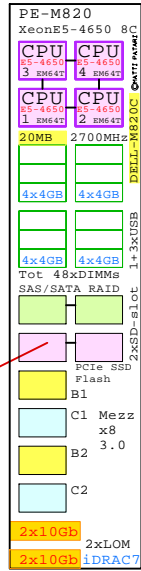

Half High Server

Full High Server

This document is a collection of available x86 Blade Servers. It is intended for global system planning purposes. A picture talks all languages.

Created by:
Matti.Patari@Kolumbus.Fi Helsinki

First rev 10-Feb-2013

Compare x86 Blade Server Systems

Dell Blades: 2P-2P-2P-4P

E5-2400

E5-2400

E5-2600

E5-4600

Advanced Flash SSD:
 - PCIe 3.0
 - Hot-Plug

Cisco Blades: 2P-2P-4P

E5-2400

E5-2600

E5-4600

IBM Blades: 2P-2P-4P + 2P-4P

E5-2400

E5-2600

E5-4600

Power-7

Power-7

HP Blades: 2P-2P-2P-4P

E5-2400

E5-2600

AMD 6380

E5-4600

Itanium