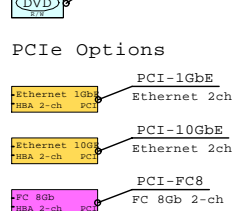

GOLDEN EGGS Visuals™ Helsinki 10-Feb-2013 GE-COMPARE-BLADE-3 Matti.Patari@Rolumbus.Fi

Compare x86 Blade Enclosures

Compare x86 Blade Enclosures
GOLDEN EGGS Visuals, Helsinki

DELL PowerEdge Blade Servers and VRTX Enclosure, Intel

Link to this document: <http://www.goldeneggs.fi/documents/GE-DELL-BLADE-VRTX.pdf>

Enclosure Options

Ethernet I/O modules

PCIe Options

2x Power Supply

DELL PowerEdge VRTX Blade Tower, 5U

Optional 3.5" LFF Storage

GE CMC

DELL PowerEdge VRTX Blade Tower, 5U

Blade Server Options

M520/2400 M620/2600 M620/2600 /Flash

Half High Blades

BOM of the example system above

Part Number	Qty	Description
DELL-200GB	5	Dell 200GB SATA SSD hot-plug disk 2.5"
DELL-300GB	28	DELL 300GB SAS 10000r hot-plug disk 2.5"
DELL-BL-Pw2	1	DELL Blade VRTX 2xPower kit
DELL-DVD	1	DELL CD-RW/DVD-ROM Option kit, slimline
DELL-ESW24	1	DELL 8+16x 1GbE Switch VRTX 1GbE
DELL-M4X4GB	16	DELL 4x4GB Blade DIMM Memory
DELL-M620B	4	DELL M620 2x E5-2680 8C 2P 2.7GH-20MB 32
DELL-VRTX-A	1	Dell VRTX Enclosure 4xBlade, 25x 2.5" SFF
PCI-1GbE	1	Ethernet 2x 1GbE PCI HBA