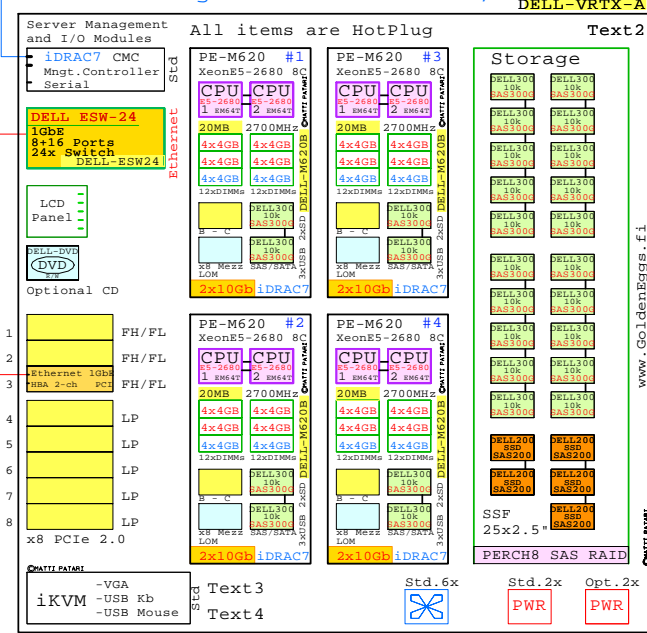

GOLDEN EGGS Visuals™ Helsinki 10-Feb-2013 GE-COMPARE-BLADE-3 Matti.Patari@Rolumbus.Fi

Compare x86 Blade Enclosures

Compare x86 Blade Enclosures
GOLDEN EGGS Visuals, Helsinki

DELL PowerEdge Blade Servers and VRTX Enclosure, Intel

Link to this document: <http://www.goldeneggs.fi/documents/GE-DELL-BLADE-VRTX.pdf>

Enclosure Options

Ethernet I/O modules

PCIe Options

2x Power Supply

DELL PowerEdge VRTX Blade Tower, 5U

Optional 3.5" LFF Storage

GE CMC

DELL PowerEdge VRTX Blade Tower, 5U

Blade Server Options

M520/2400 M620/2600 M620/2600 /Flash

Half High Blades

BOM of the example system above

Part Number	Qty	Description
DELL-200GB	5	Dell 200GB SATA SSD hot-plug disk 2.5"
DELL-300GB	28	DELL 300GB SAS 10000r hot-plug disk 2.5"
DELL-BL-Pw2	1	DELL Blade VRTX 2xPower kit
DELL-DVD	1	DELL CD-RW/DVD-ROM Option kit, slimline
DELL-ESW24	1	DELL 8+16x 1GbE Switch VRTX 1GbE
DELL-M4X4GB	16	DELL 4x4GB Blade DIMM Memory
DELL-M620B	4	DELL M620 2x E5-2680 8C 2P 2.7GH-20MB 32
DELL-VRTX-A	1	Dell VRTX Enclosure 4xBlade, 25x 2.5" SFF
PCI-1GbE	1	Ethernet 2x 1GbE PCI HBA