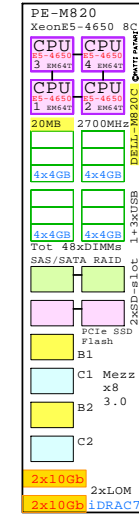

Dell Blades