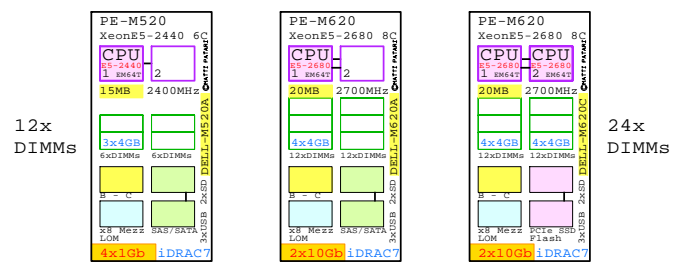

GE CMC

DELL PowerEdge VRTX Blade Tower, 5U

Blade Server Options

M520/2400 M620/2600 M620/2600 /Flash

Half High Blades

BOM of the example system above

Part Number	Qty	Description
DELL-200GB	5	Dell 200GB SATA SSD hot-plug disk 2.5"
DELL-300GB	28	DELL 300GB SAS 10000r hot-plug disk 2.5"
DELL-BL-Pw2	1	DELL Blade VRTX 2xPower kit
DELL-DVD	1	DELL CD-RW/DVD-ROM Option kit, slimline
DELL-ESW24	1	DELL 8+16x 1GbE Switch VRTX 1GbE
DELL-M4X4GB	16	DELL 4x4GB Blade DIMM Memory
DELL-M620B	4	DELL M620 2x E5-2680 8C 2P 2.7GH-20MB 32
DELL-VRTX-A	1	Dell VRTX Enclosure 4xBlade, 25x 2.5" SFF
PCI-1GbE	1	Ethernet 2x 1GbE PCI HBA