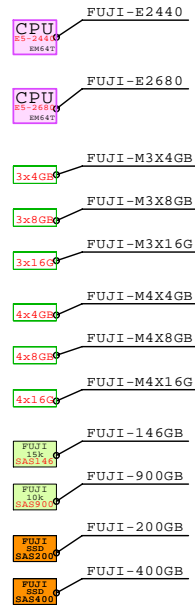

Fujitsu PRIMERGY BX900 S2 Blade Server Enclosure, Rack 19" 10U

Server Options

BX920-S3/2400 vs BX924-S3/2600

Enclosure and Server Blades on this page.

Part Number	Qty	Description
FU-BX900S2	1	Fuji BX900 S2 Blade Encl 10U for 18x Bla
FU-BX920S3A	1	Fuji BX920-S3 1x E5-2440 6C 2P 2.4GH-15M
FU-BX924S3A	1	Fuji BX924-S3 1x E5-2680 8C 2P 2.7GH-20M