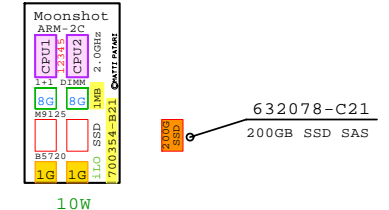

700350-B21

Server Cartridges

Single Node Options

Dual Node

Two independent nodes

This system of 45x Atom servers

Part Number	Qty	Description
632078-B21	45	HP 500GB 6G 7.2k 2.5" SATA HDD
700350-B21	1	HP Moonshot 1500 Chassis
700352-B21	45	HP Moonshot Atom S1260-2C 2GHz 8GB No Di
704644-B21	2	HP Moonshot 45G Switch Module Kit
704646-B21	2	HP Moonshot 6SFP Uplink Module Kit