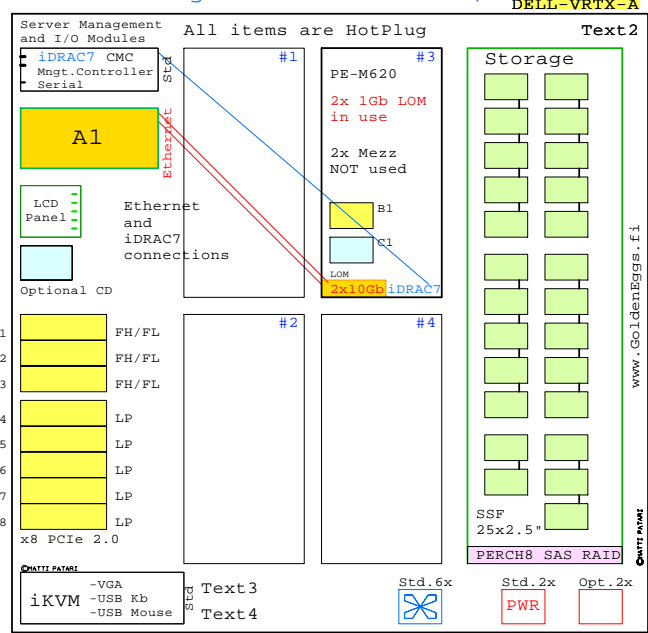

Link to this document: <http://www.goldeneggs.fi/documents/GE-DELL-BLADE-VRTX.pdf>

Enclosure Options

Ethernet I/O modules

PCIe Options

2x Power Supply

DELL PowerEdge VRTX Blade Tower, 5U

Optional 3.5" LFF Storage

GE CMC

DELL PowerEdge VRTX Blade Tower, 5U

Blade Server Options

M520/2400 M620/2600 M620/2600 /Flash

Half High Blades

BOM of the example system above

Part Number	Qty	Description
DELL-200GB	5	Dell 200GB SATA SSD hot-plug disk 2.5"
DELL-300GB	28	DELL 300GB SAS 10000r hot-plug disk 2.5"
DELL-BL-Pw2	1	DELL Blade VRTX 2xPower kit
DELL-DVD	1	DELL CD-RW/DVD-ROM Option kit, slimline
DELL-ESW24	1	DELL 8+16x 1GbE Switch VRTX 1GbE
DELL-M4X4GB	16	DELL 4x4GB Blade DIMM Memory
DELL-M620B	4	DELL M620 2x E5-2680 8C 2P 2.7GH-20MB 32
DELL-VRTX-A	1	Dell VRTX Enclosure 4xBlade, 25x 2.5" SFF
PCI-1GbE	1	Ethernet 2x 1GbE PCI HBA