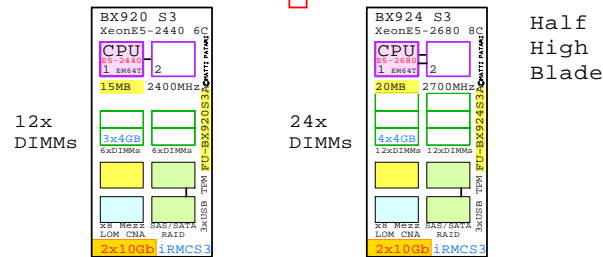

Fujitsu PRIMERGY BX900 S2 Blade Server Enclosure, Rack 19" 10U

Server Options

BX920-S3/2400 vs BX924-S3/2600

Enclosure and Server Blades on this page.

Part Number	Qty	Description
FU-BX900S2	1	Fuji BX900 S2 Blade Encl 10U for 18x Bla
FU-BX920S3A	1	Fuji BX920-S3 1x E5-2440 6C 2P 2.4GH-15M
FU-BX924S3A	1	Fuji BX924-S3 1x E5-2680 8C 2P 2.7GH-20M