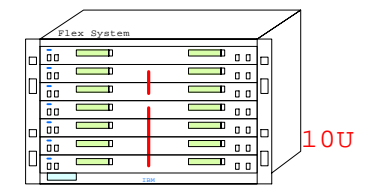

IBM FlexSystem x86-64

Chassis and Options

Part Number	Qty	Description
IB-8721-A1x	1	IBM Flex System Enterprise Chassis 10U 1
IBM-43W9049	4	IBM Flex System One Power Supply 2500W
IBM-43W9078	2	IBM Flex System 80mm Fan Module Pair
IBM-68Y7030	1	IBM Flex CMM Chassis Manager Module
IBM-88Y6374	2	IBM Flex FC5022 FC 16Gb Scal-Switch Broc
IBM-95Y3309	2	IBM Flex EN4093R 10Gb Scalable Switch

Flex X6 Blade Servers and Options

Part Number	Qty	Description
IBM-7903-C2x	1	IBM Flex x280X6 2P 15C E7-2890v2-37MB 64
IB-7903-M2x	2	IBM Flex x480X6 2P 15C E7-4890v2-37MB 64
IB-7903-R2x	4	IBM Flex x880X6 2P 15C E7-8890v2-37MB 64
IBM-00AJ146	12	IBM 1.2TB SAS 10k 6Gbps hotP 2.5" HDD
IBM-00AJ222	2	IBM 1.6TB SAS SSD MLC hot-plug 2.5"
IBM-00Y3871	1	IBM Flex X6 4-Socket Scalability Connect
IBM-00Y3874	1	IBM Flex X6 8-Socket Scalability Connect
IBM-88Y5920	14	IBM Flex CN4022 10Gb 2po Converged Adapt
IBM-88Y6370	14	IBM Flex FC5022 FC 16Gb 2po Adapt Brocad
IBM-M4X16GB	70	IBM Flex 4x 16GB Blade DIMM Memory kit

21-Aug-2014

Golden Eggs Home:
<http://www.goldeneggs.fi>

© 2014 Matti Patari, All rights reserved.

GOLDEN EGGS Visuals™ Helsinki	21-Aug-2014	GE-IBM-BLADE-8SA
	Matti.Patari@Kolumbus.Fi	

IBM Flex Systems X6 E7v2 2S-4S-8S
GOLDEN EGGS Visuals, Helsinki