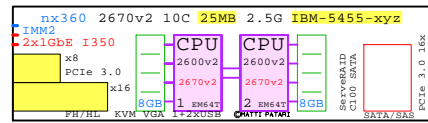

IBM Blade NeXtScale System Enclosure and Compute Nodes,x86

Link to this document: <http://www.goldeneggs.fi/documents/GE-IBM-BLADE-NEXT.pdf>

Server Options

Memory: 4+4 DIMMS

- IBM-00D5028
  4GB RDIMM
- IBM-00D5040
  8GB RDIMM
- IBM-00D5048
  16GB RDIMM
- IBM-46W0761
  32GB LRDIMM

Disk Drives: One, 2, 4, 8

- IBM-00AD025
  4TB 3.5" HDD SATA
- IBM-00AD040
  1TB 2.5" HDD SATA
- IBM-00W1227
  256GB 1.8" SSD SATA
- IBM-81Y4448
  ServerRAID M115 HBA

Mezzanine I/O:

- IBM-90Y6454
  Dual Port 10GbE SFP+
  10GbE
- IBM-00AM476
  Dual Port FDR10/QDR
  IB
- IBM-00D4143
  Dual Port FDR
  IB

PCIe HBA I/O:

- Mellanox40GbE
  IBM-00D9550
  40 Gb Ethernet
  40GbE
- QLogic 10GbE
  IBM-42C1800
  10 Gb Ethernet
- IBM-49Y4230
  1Gb Ethernet

Compute Servers nx360 M4