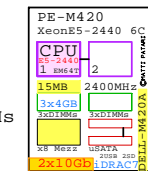

DELL PowerEdge Blade Servers and M1000e Enclosure, Intel

Link to this document: <http://www.goldeneggs.fi/documents/GE-DELL-BLADE-A.pdf>

Enclosure Options

2nd Management Module

iDRAC CMC Mngt. Controller Ser. DELL-BL-CMC

Ethernet I/O modules, A-C

Ethernet I/O Modules	Blade I/O Adapters
DELL F10 MXL 10/40 GbE 56 10GbE Port xxxxxx DELL-F10MXL	DELL-57810S 57810S BroadCom 10GbE
DELL M8024-k 10GbE 24 Ports bbbbbb DELL-M8024-k	DELL-X520-k X520-k Intel 10GbE
DELL M6348 1 GbE 48 Ports yyyyyy DELL-M6348	DELL-BC5719 5719 BroadCom 1GbE
DELL EPASS-k 1/10 GbE 16 Port Pass-Thr Copper DELL-EPASS-k	

Fibre Channel I/O Modules, B-C

DELL M5424 FC8 SAN Switch Brocade 8/16 DELL-M5424	DELL-FC8-E LPel205 Emulex FC8
DELL M4424 FC4 SAN Switch Brocade 8/16 DELL-M4424	DELL-FC8-Q QME2572 Qlogic FC4

Infiniband I/O Modules, B-C

DELL M2401G IB Switch Mellanox FDR/QDR DELL-M2401G	DELL-IB-FDR xxxxxx Mellanox IB
DELL M3601Q IB Switch Mellanox QDR/DDR DELL-M3601Q	DELL-IB-QDR xxxxxx Mellanox IB

Kitt of 3x Power Supplies

HotPL
PWR

DELL PowerEdge M1000e Blade Enclosure: Rack 19", 10U

DELL-BL-Enc

Blade Server Options

CPU E5-2440 E5647	DELL-E2440
CPU E5-2680 E5647	DELL-E2680
CPU E5-4650 E5647	DELL-E4650
3x8GB	DELL-M3X8GB
3x16GB	DELL-M3X16GB
4x8GB	DELL-M4X8GB
4x16GB	DELL-M4X16GB
DELL148 150 SAS16GB	DELL-146GB
DELL600 300 SAS60GB	DELL-600GB
DELL200 800 SAS200GB	DELL-200GB
DELL400 800 SAS400GB	DELL-400GB
DELL350 800 SAS350GB	DELL-350GB

M420/2400

M520/2400

M620/2600

M820/4600

HotPL
PWR

Enclosure and Server Blades on this page.