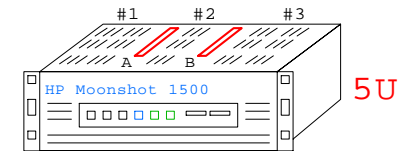

700350-B21

Server Cartridges

Single Node Options

Dual Node

Two independent nodes

This system of 45x Atom servers

Part Number	Qty	Description
632078-B21	45	HP 500GB 6G 7.2k 2.5" SATA HDD
700350-B21	1	HP Moonshot 1500 Chassis
700352-B21	45	HP Moonshot Atom S1260-2C 2GHz 8GB No Di
704644-B21	2	HP Moonshot 45G Switch Module Kit
704646-B21	2	HP Moonshot 6SFP Uplink Module Kit