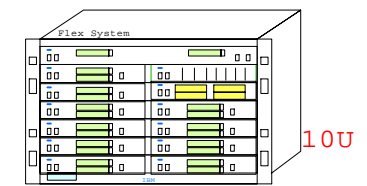

IBM FlexSystem x86-64

Chassis and Options

Part Number	Qty	Description
IB-8721-A1x	1	IBM Flex System Enterprise Chassis 10U 1
IBM-43W9049	4	IBM Flex System One Power Supply 2500W
IBM-43W9078	2	IBM Flex System 80mm Fan Module Pair
IBM-68Y7030	1	IBM Flex CMM Chassis Manager Module
IBM-88Y6374	2	IBM Flex FC5022 FC 16Gb Scal-Switch Broc
IBM-95Y3309	2	IBM Flex EN4093R 10Gb Scalable Switch

Flex Blade Servers and Options

Part Number	Qty	Description
F-1280MLCD	2	Fusion-io 1280GB ioDrive MLC Duo FH/HL
F-640BMLC	2	Fusion-io 640GB ioDrive MLC HH/HL
IB-68Y8588	1	IBM Flex Storage Expansion Node BL
IB-7903-C2x	1	IBM Flex x280X6 2P 15C E7-2890v2-37MB 64
IB-81Y8983	1	IBM Flex PCIe 2.0 Expansion Node BL
IB-8737-94x	10	IBM Flex x240 2P 12C E5-2697v2-30MB 32G
IBM-00AJ146	32	IBM 1.2TB SAS 10k 6Gbps hotP 2.5" HDD
IBM-00AJ222	2	IBM 1.6TB SAS SSD MLC hot-plus 2.5"
IBM-00Y2849	10	IBM Xeon E5-2697v2 12C 30MB 2.7GHz Proce
IBM-88Y5920	13	IBM Flex CN4022 10Gb 2po Converged Adapt
IBM-88Y6370	13	IBM Flex FC5022 FC 16Gb 2po Adapt Brocad
IBM-M4X16GB	10	IBM Flex 4x 16GB Blade DIMM Memory kit
IBM-M4X8GB	50	IBM Flex 4x 8GB Blade DIMM Memory kit

21-Aug-2014

Golden Eggs Home:
<http://www.goldeneggs.fi>

© 2014 Matti Patari, All rights reserved.

GOLDEN EGGS Visuals™ Helsinki	21-Aug-2014	GE-IBM-BLADE-2SA
		Matti.Patari@Kolumbus.Fi