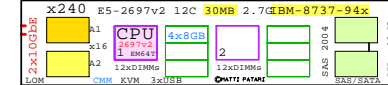

Welcome to GoldenEggs x86 Visual Configurations

<http://www.goldeneggs.fi>

A picture is worth of one thousand words.
It talks all languages.

x86-64 servers: **Dell** **IBM** **HP** **Fujitsu** **SUN** **Acer** **Lenovo** and **Cisco**

4x Gigabit E
Remote Manager

Intel Xeon E5-2699v3 x86-64
2300MHz 2P 18-Core **DELL-R730-A**

Intel Xeon E5-2680 x86-64
2700MHz 2P 8-Core **IBM-7914-L2x**

AMD Opteron 6172 x86-64
2100MHz 2P 12-Core **573088-421 EU**

Dell Blades

Fujitsu

HP Blades

IBM Blades

Cisco Blades

Donate

GoTo PayPal at:
www.GoldenEggs.fi

This x86 site is open, vendor independent.
It is fully funded from my own pocket.
To keep this service running,
Your personal support is welcome.

Matti.Patari@Kolumbus.fi
Helsinki Finland

Older GoldenEggs sites:

<http://h18000.www1.hp.com/info/GECPQA/>

<http://www.openvms.org/pages.php?page=GoldenEggs>

GE-links to x86 COMPARE Pictures:

New <http://www.goldeneggs.fi/documents/GE-COMP-E52600V3-A.pdf>

<http://www.goldeneggs.fi/documents/GE-COMP-E74800V2-A.pdf>

<http://www.goldeneggs.fi/documents/GE-COMPARE-BLADE-A.pdf>

<http://www.goldeneggs.fi/documents/GE-INT-E5-MAP-A.pdf>

GE-link to GE 25 Year-Book

<http://www.goldeneggs.fi/documents/GE-25-YEAR-BOOK.pdf>

Follow GoldenEggs on Twitter:

@goldeneggsfi

GE-Welcome1

©2014 Matti Patari, All rights reserved.

GOLDEN EGGS Visuals™ Helsinki	14-Oct-2014	GE-Welcome1 Matti.Patari@Kolumbus.Fi

Welcome to Visual Configurations
GOLDEN EGGS Visuals, Helsinki

First rev 18-Apr-13