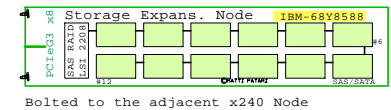

Node I/O Adapters

IBM-00Y3306	CN4054R	10GbE
IBM-88Y5920	CN4022	10GbE

10GbE
1GbE

IBM Flex System Enterprise Chassis: Rack 19",10U

IBM-8721-A1x

Compute Nodes,Half Wide, E5v2 2S

PCIe 2.0 Expansion Node

Storage Expansion Node