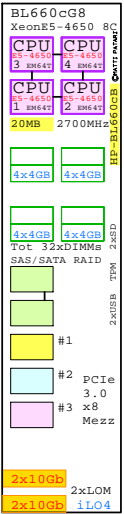

Welcome to GoldenEggs x86 Visual Configurations

<http://www.goldeneggs.fi>

A picture is worth of one thousand words.
It talks all languages.

x86-64 servers: **Dell** **IBM** **HP** **Fujitsu** **SUN** **Acer** **Lenovo** and **Cisco**

4x Gigabit E
Remote Manager

Intel Xeon E5-2699v3 x86-64
2300MHz 2P 18-Core **DELL-R730-A**

Intel Xeon E5-2680 x86-64
2700MHz 2P 8-Core **IBM-7914-L2x**

AMD Opteron 6172 x86-64
2100MHz 2P 12-Core **573088-421 EU**

Dell Blades

Fujitsu

HP Blades

IBM Blades

Cisco Blades

Donate

GoTo PayPal at:
www.GoldenEggs.fi

This x86 site is open, vendor independent.
It is fully funded from my own pocket.
To keep this service running,
Your personal support is welcome.

Matti.Patari@Kolumbus.fi
Helsinki Finland

Older GoldenEggs sites:

<http://h18000.www1.hp.com/info/GECPQA/>

<http://www.openvms.org/pages.php?page=GoldenEggs>

GE-links to x86 COMPARE Pictures:

New <http://www.goldeneggs.fi/documents/GE-COMP-E52600V3-A.pdf>

<http://www.goldeneggs.fi/documents/GE-COMP-E74800V2-A.pdf>

<http://www.goldeneggs.fi/documents/GE-COMPARE-BLADE-A.pdf>

<http://www.goldeneggs.fi/documents/GE-INT-E5-MAP-A.pdf>

GE-link to GE 25 Year-Book

<http://www.goldeneggs.fi/documents/GE-25-YEAR-BOOK.pdf>

Follow GoldenEggs on Twitter:

@goldeneggsfi

GE-Welcome1

©2014 Matti Patari, All rights reserved.

GOLDEN EGGS Visuals™ Helsinki	14-Oct-2014	GE-Welcome1 Matti.Patari@Kolumbus.Fi

Welcome to Visual Configurations
GOLDEN EGGS Visuals, Helsinki

First rev 18-Apr-13