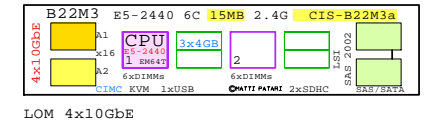

UCS 2204XP
Fabric Extender 40Gbps
Four Ports Up
8x2 ports 10GE FCoE
CIS-2204XP

CISCO UCS 5108 Blade Server Chassis: Rack 19",6U

CISCO-UCS-5108

Server Nodes, Half Wide, 2P

B200-M3

B22-M3

Server I/O Adapters

CIS-VIC1240
40GbE