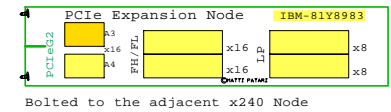

Node I/O Adapters

IBM-00Y3306	CN4054R	10GbE
IBM-88Y5920	CN4022	10GbE

10GbE
1GbE

IBM Flex System Enterprise Chassis: Rack 19",10U

IBM-8721-A1x

Compute Nodes,Half Wide, E5v2 2S

PCIe 2.0 Expansion Node

Storage Expansion Node