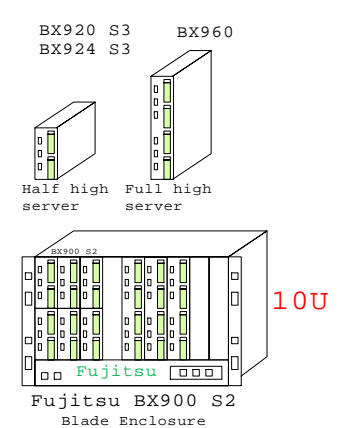

Fujitsu PRIMERGY BX900 S2 Blade Server Enclosure, Rack 19" 10U

Server Options

BX920-S3/2400 vs BX924-S3/2600

Enclosure and Server Blades on this page.

Part Number	Qty	Description
FU-BX900S2	1	Fuji BX900 S2 Blade Encl 10U for 18x Bla
FU-BX920S3A	1	Fuji BX920-S3 1x E5-2440 6C 2P 2.4GH-15M
FU-BX924S3A	1	Fuji BX924-S3 1x E5-2680 8C 2P 2.7GH-20M