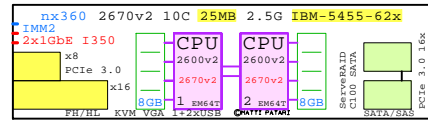

IBM Blade NeXtScale System Enclosure and Compute Nodes,x86

Link to this document: <http://www.goldeneggs.fi/documents/GE-IBM-BLADE-NEXT.pdf>

Server Options

Memory: 4+4 DIMMS

- IBM-00D5028
  4GB RDIMM
- IBM-00D5040
  8GB RDIMM
- IBM-00D5048
  16GB RDIMM
- IBM-46W0761
  32GB LRDIMM

Disk Drives: One, 2, 4, 8

- IBM-00AD025
  4TB 3.5" HDD SATA
- IBM-00AD040
  1TB 2.5" HDD SATA
- IBM-00W1227
  256GB 1.8" SSD SATA
- IBM-81Y4448
  ServerRAID M115 HBA

Mezzanine I/O:

- IBM-90Y6454
  Dual Port 10GbE SFP+
  10GbE
- IBM-00AM476
  Dual Port FDR10/QDR
  IB
- IBM-00D4143
  Dual Port FDR
  IB

PCIe HBA I/O:

- Mellanox40GbE
  IBM-00D9550
  40 Gb Ethernet
  40GbE
- QLogic 10GbE
  IBM-42C1800
  10 Gb Ethernet
- IBM-49Y4230
  1Gb Ethernet

Compute Servers nx360 M4