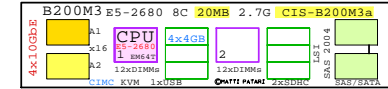

Cisco Blades

Donate

GoTo PayPal at:
www.GoldenEggs.fi

This x86 site is open, vendor independent.
It is fully funded from my own pocket.
To keep this service running,
Your personal support is welcome.

Matti.Patari@Kolumbus.fi
Helsinki Finland

Older GoldenEggs sites:

<http://h18000.www1.hp.com/info/GECPQA/>

<http://www.openvms.org/pages.php?page=GoldenEggs>

GE-links to x86 COMPARE Pictures:

New <http://www.goldeneggs.fi/documents/GE-COMP-E52600V3-A.pdf>

<http://www.goldeneggs.fi/documents/GE-COMP-E74800V2-A.pdf>

<http://www.goldeneggs.fi/documents/GE-COMPARE-BLADE-A.pdf>

<http://www.goldeneggs.fi/documents/GE-INT-E5-MAP-A.pdf>

GE-link to GE 25 Year-Book

<http://www.goldeneggs.fi/documents/GE-25-YEAR-BOOK.pdf>

Follow GoldenEggs on Twitter:

@goldeneggsfi

GE-Welcome1

©2014 Matti Patari, All rights reserved.

GOLDEN EGGS Visuals™ Helsinki	14-Oct-2014	GE-Welcome1 Matti.Patari@Kolumbus.Fi

Welcome to Visual Configurations
GOLDEN EGGS Visuals, Helsinki

First rev 18-Apr-13