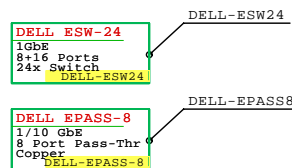

DELL PowerEdge Blade Servers and VRTX Enclosure, Intel

Link to this document: <http://www.goldeneggs.fi/documents/GE-DELL-BLADE-VRTX.pdf>

Enclosure Options

Ethernet I/O modules