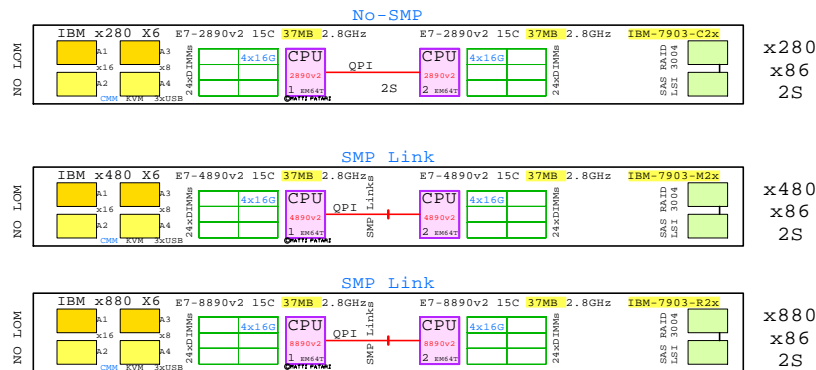

Compute Nodes,Full Wide, E7v2 2S-4S-8S

Golden Eggs Home:
<http://www.goldeneggs.fi>

© 2014 Matti Patari, All rights reserved.

GOLDEN EGGS Visuals™ Helsinki	26-Aug-2014	GE-IBM-BLADE-A3 Matti.Patari@Kolumbus.Fi

26-Aug-2014