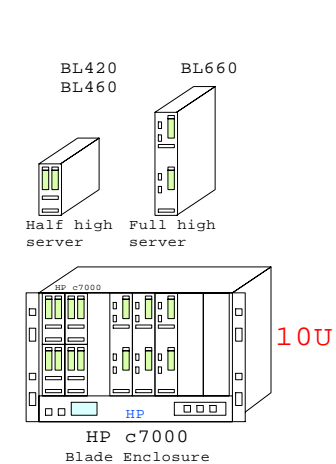

HP ProLiant Blade Servers and c7000 Enclosure, Intel & AMD

GoldenEggs Home: <http://www.goldeneggs.fi>

© 2013 Matti Patari, All rights reserved.

GOLDEN EGGS Visuals™ Helsinki	01-Mar-2013	GE-HP-BLADE-A
	Matti.Patari@Kolumbus.Fi	

HP x86 Blade Server c7000 Family
GOLDEN EGGS Visuals, Helsinki