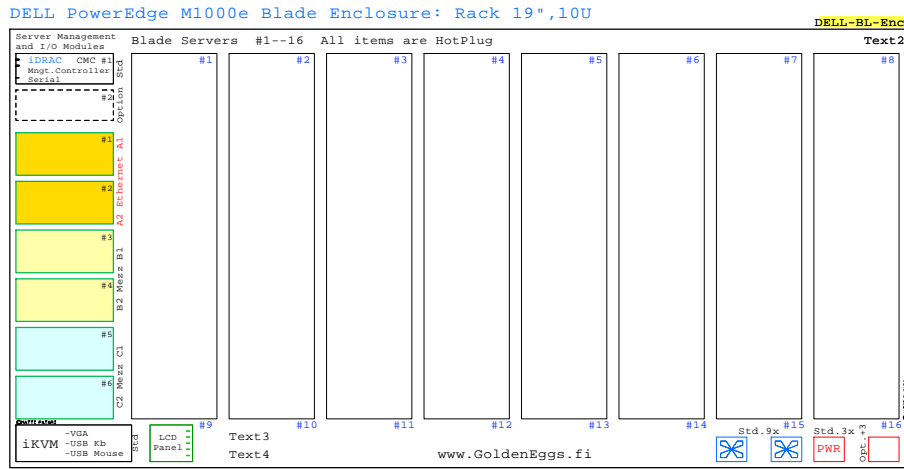

Fujitsu Blades: 2P-2P

E5-2400

E5-2600

GoldenEggs Choice goes to Dell:
 -PCIe 3.0
 -Flash
 -Hot-Plug

Golden Eggs Home:
<http://www.goldeneggs.fi>

© 2013 Matti Patari, All rights reserved.

GOLDEN EGGS Visuals™ Helsinki	01-Mar-2013	GE-COMPARE-BLADE-2
Matti.Patari@Kolumbus.Fi		

Compare x86 Blade Server Nodes

Compare x86 Blade Server Nodes
 GOLDEN EGGS Visuals, Helsinki

Dell:
8-16
Nodes
3x
Fabrics

Cisco:
4-8
Nodes
2x
Fabric
Extenders

HP:
8-16
Nodes
4x
Fabrics

IBM:
7-14
Nodes
2x
Fabrics