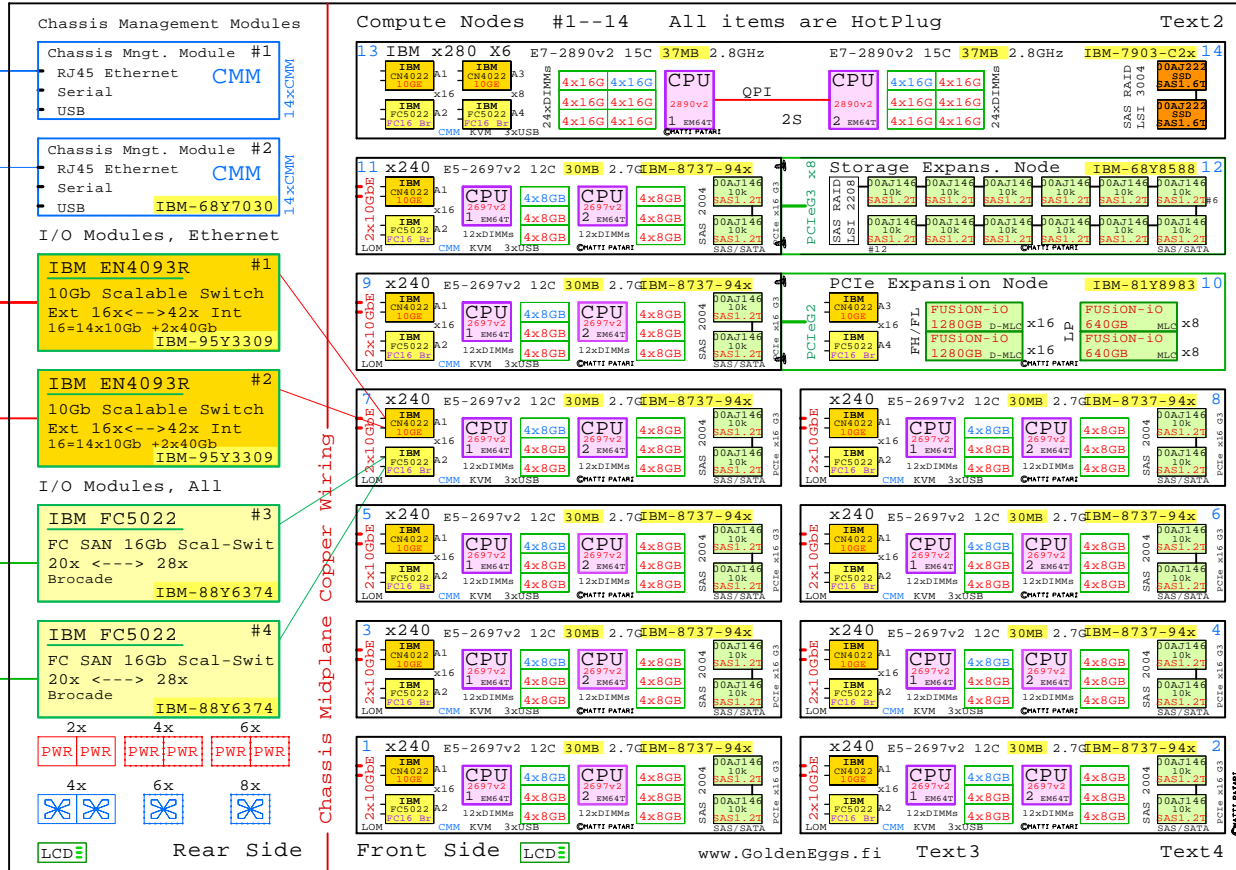

IBM Flex Systems 2S Xeon E5v2 and E7v2 Blade Servers

Link to this document: <http://www.goldeneggs.fi/document/GE-IBM-BLADE-2SA.pdf>

IBM Flex System Enterprise Chassis: Rack 19", 10U

IBM-8721-A1x

x280 X6 2-Socket Server
-2x E7-2890v2 15C 2.8GHz
-4x PCIe 3.0 I/O Slots
-48x 16GB =768GB
-2x 1.6TB HDD/SSD

x240 2-Socket Server and Storage Expansion

x240 2-Socket Server and PCIe 3.0 Expansion

8x x240 2-Socket Server
-2x E5-2697v2 12C 2.7GHz
-2x PCIe 3.0 I/O Slots
-24x 8GB =192GB
-2x 1.2TB HDD/SSD