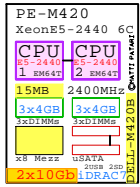

First rev 10-Feb-2013

Compare x86 Blade Server Systems

Dell Blades: 2P-2P-2P-4P

E5-2400

E5-2400

E5-2600

E5-4600

Advanced Flash SSD:
 - PCIe 3.0
 - Hot-Plug