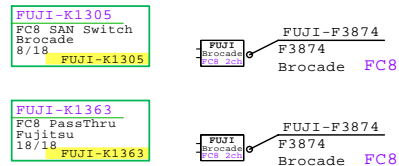

Fibre Channel I/O Modules, B-C