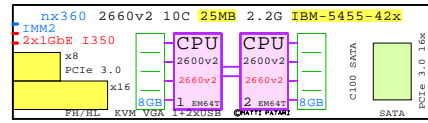

IBM Blade NeXtScale System Enclosure and Compute Nodes,x86

Link to this document: <http://www.goldeneggs.fi/documents/GE-IBM-BLADE-NEXT.pdf>

Server Options

Memory: 4+4 DIMMS

- IBM-00D5028
  4GB RDIMM
- IBM-00D5040
  8GB RDIMM
- IBM-00D5048
  16GB RDIMM
- IBM-46W0761
  32GB LRDIMM

Disk Drives: One, 2, 4, 8

- IBM-00AD025
  4TB 3.5" HDD SATA
- IBM-00AD040
  1TB 2.5" HDD SATA
- IBM-00W1227
  256GB 1.8" SSD SATA
- IBM-81Y4448
  ServerRAID M115 HBA

Mezzanine I/O:

- IBM-90Y6454
  Dual Port 10GbE SFP+
  10GbE
- IBM-00AM476
  Dual Port FDR10/QDR
  IB
- IBM-00D4143
  Dual Port FDR
  IB

PCIe HBA I/O:

- Mellanox40GbE
  IBM-00D9550
  40 Gb Ethernet
  40GbE
- QLogic 10GbE
  IBM-42C1800
  10 Gb Ethernet
- IBM-49Y4230
  1Gb Ethernet

Compute Servers nx360 M4