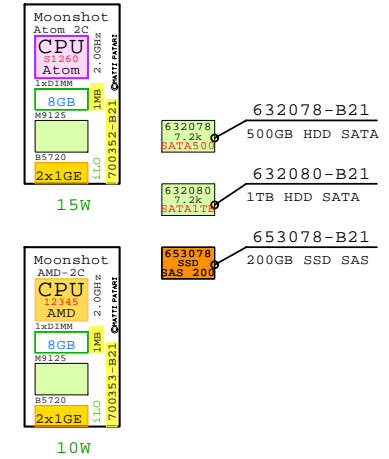

Server Cartridges

Single Node Options