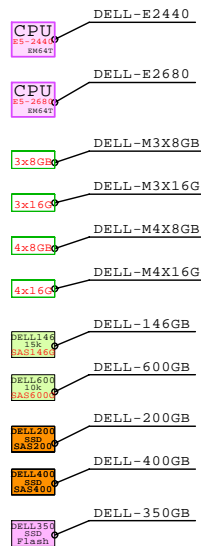

Link to this document: <http://www.goldeneggs.fi/documents/GE-DELL-BLADE-VRTX.pdf>

Enclosure Options

Ethernet I/O modules

PCIe Options

2x Power Supply

DELL PowerEdge VRTX Blade Tower, 5U

Optional 3.5" LFF Storage

GE CMC

DELL PowerEdge VRTX Blade Tower, 5U

Blade Server Options

M520/2400 M620/2600 M620/2600 /Flash

Half High Blades

BOM of the example system above

Part Number	Qty	Description
DELL-200GB	5	Dell 200GB SATA SSD hot-plug disk 2.5"
DELL-300GB	28	DELL 300GB SAS 10000r hot-plug disk 2.5"
DELL-BL-Pw2	1	DELL Blade VRTX 2xPower kit
DELL-DVD	1	DELL CD-RW/DVD-ROM Option kit, slimline
DELL-ESW24	1	DELL 8+16x 1GbE Switch VRTX 1GbE
DELL-M4X4GB	16	DELL 4x4GB Blade DIMM Memory
DELL-M620B	4	DELL M620 2x E5-2680 8C 2P 2.7GH-20MB 32
DELL-VRTX-A	1	Dell VRTX Enclosure 4xBlade, 25x 2.5" SFF
PCI-1GbE	1	Ethernet 2x 1GbE PCI HBA