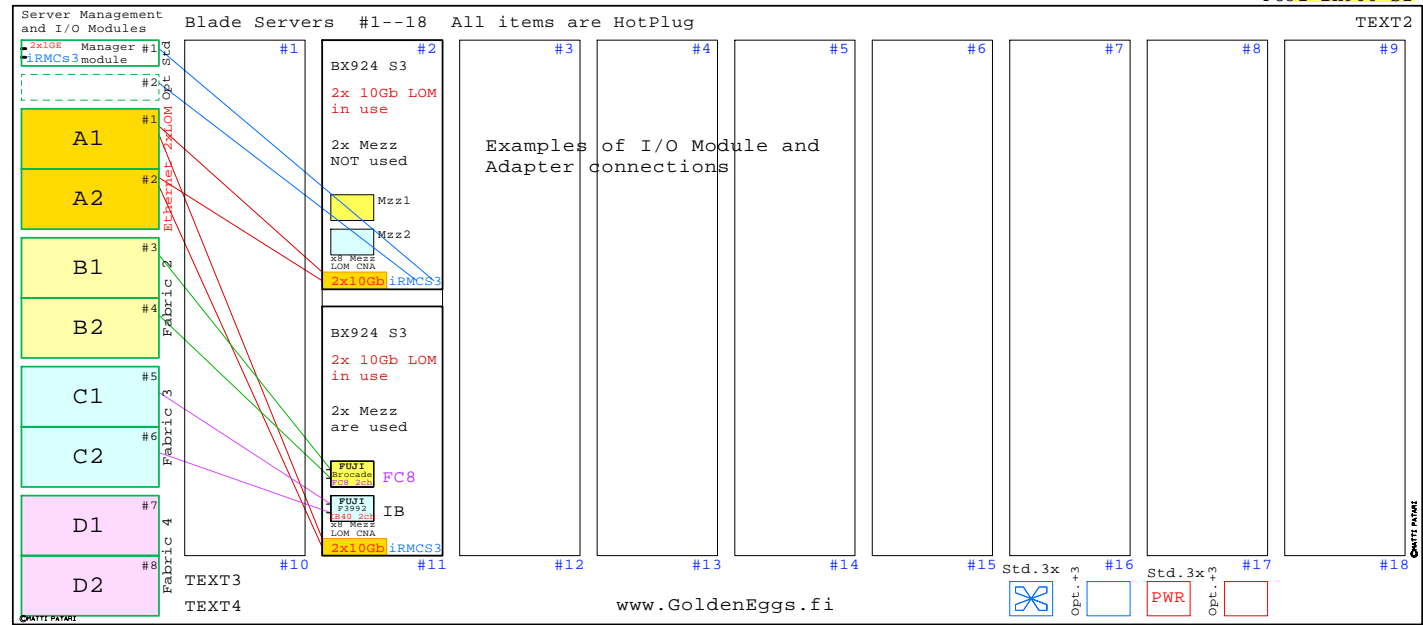

Optional Power and Fans

Fujitsu PRIMERGY BX900 S2 Blade Server Enclosure, Rack 19" 10U

Server Options