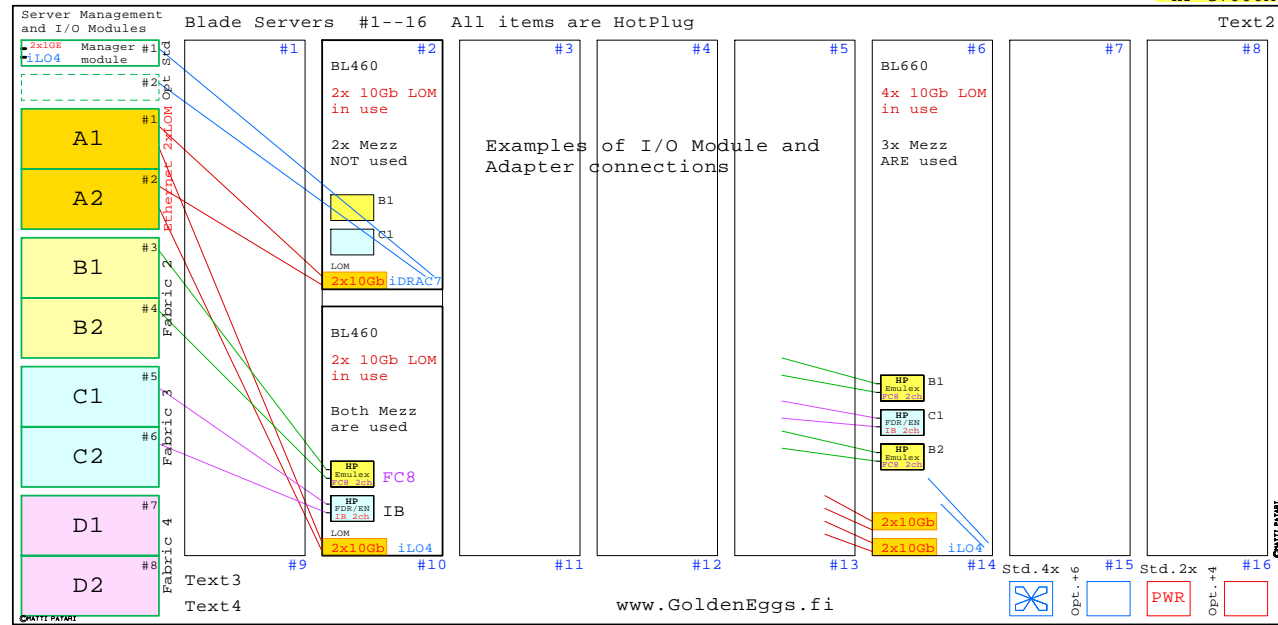

Optional Power and Fans

HP ProLiant c7000 Blade Server Enclosure, Rack 19" 10U

HP-C7000A