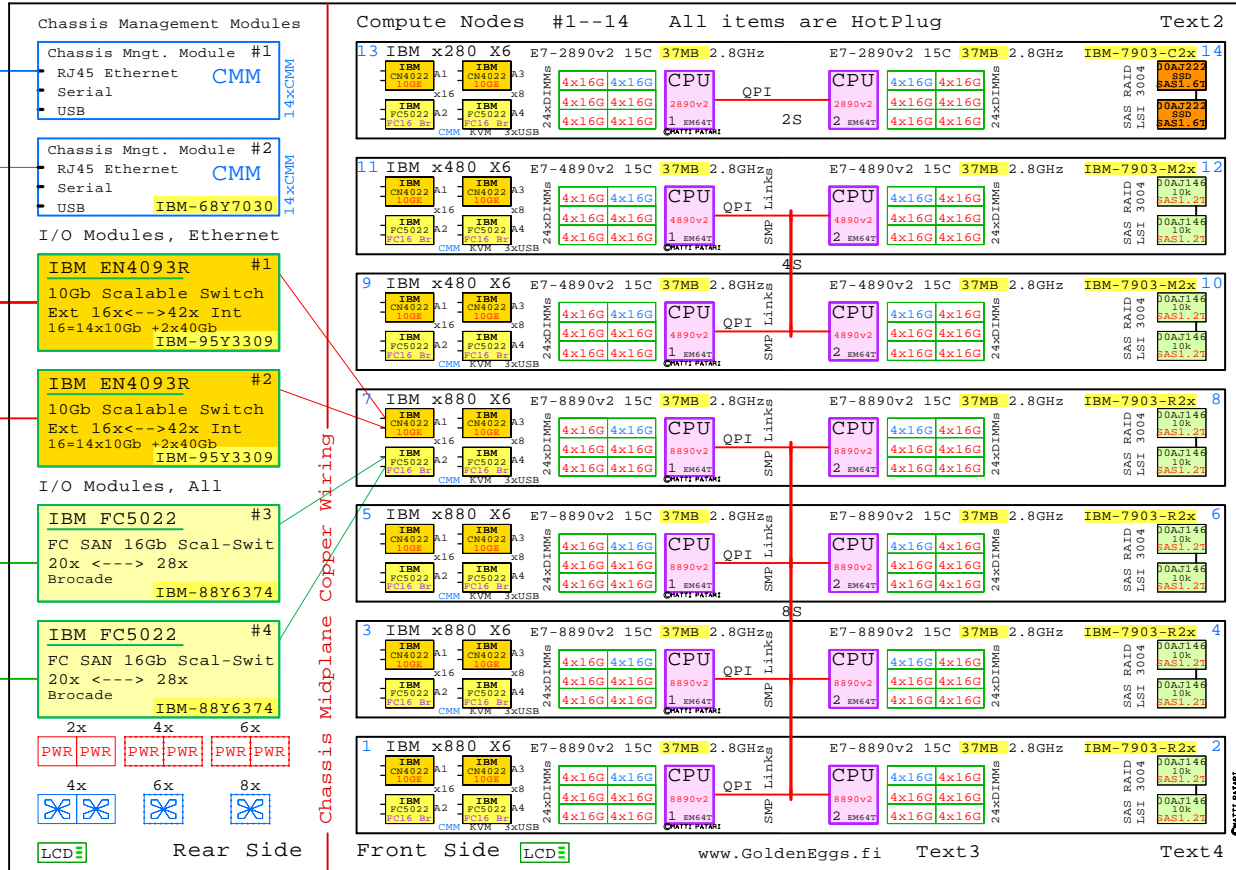

IBM Flex Systems X6 2S-4S-8S Xeon E7v2 Blade Servers

Link to this document: <http://www.goldeneggs.fi/documents/GE-IBM-BLADE-8SA.pdf>

IBM Flex System Enterprise Chassis: Rack 19", 10U

IBM-8721-A1x

2-Socket Server

- -2x E7-2890v2 15C 2.8GHz
- -4x PCIe 3.0 I/O Slots
- -48x 16GB =768GB
- -2x 1.6TB HDD/SSD

4-Socket Server

- -4x E7-4890v2 15C 2.8GHz
- -8x PCIe 3.0 I/O Slots
- -96x 16GB =1536GB
- -4x 1.2TB HDD/SSD

8-Socket Server

- -8x E7-8890v2 15C 2.8GHz
- -16x PCIe 3.0 I/O Slots
- -192x 16GB =3072GB
- -8x 1.2TB HDD/SSD