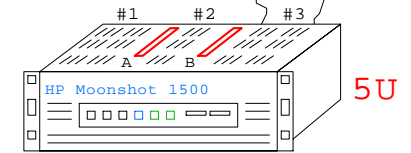

Dual Node

Two independent nodes

Low Wattage

Golden Eggs Home:

<http://www.goldeneggs.fi>

© 2013 Matti Patari, All rights reserved.

GOLDEN EGGS Visuals™ Helsinki	21-Apr-2013	GE-HP-MOONSHOT-A Matti.Patari@Kolumbus.Fi

HP Moonshot 1500 low wattage sys.
GOLDEN EGGS Visuals, Helsinki