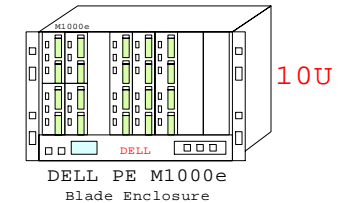

M420/2400

M520/2400

M620/2600

M820/4600

HotPL
PWR

Enclosure and Server Blades on this page.

Part Number	Qty	Description
DELL-BL-Enc	1	Dell Blade M1000e Enclosure 8/16x 10U
DELL-M420A	1	DELL M420 1x E5-2440 6C 2P 2.4GH-15MB 12
DELL-M520A	1	DELL M520 1x E5-2440 6C 2P 2.4GH-15MB 12
DELL-M620A	1	DELL M620 1x E5-2680 8C 2P 2.7GH-20MB 16
DELL-M820A	1	DELL M820 2x E5-4650 8C 4P 2.7GH-20MB 32