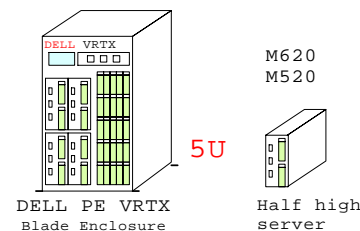

GE CMC

DELL PowerEdge VRTX Blade Tower, 5U

Blade Server Options

M520/2400 M620/2600 M620/2600 /Flash

Half High Blades

BOM of the example system above

Part Number	Qty	Description
DELL-200GB	5	Dell 200GB SATA SSD hot-plug disk 2.5"
DELL-300GB	28	DELL 300GB SAS 10000r hot-plug disk 2.5"
DELL-BL-Pw2	1	DELL Blade VRTX 2xPower kit
DELL-DVD	1	DELL CD-RW/DVD-ROM Option kit, slimline
DELL-ESW24	1	DELL 8+16x 1GbE Switch VRTX 1GbE
DELL-M4X4GB	16	DELL 4x4GB Blade DIMM Memory
DELL-M620B	4	DELL M620 2x E5-2680 8C 2P 2.7GH-20MB 32
DELL-VRTX-A	1	Dell VRTX Enclosure 4xBlade, 25x 2.5" SFF
PCI-1GbE	1	Ethernet 2x 1GbE PCI HBA