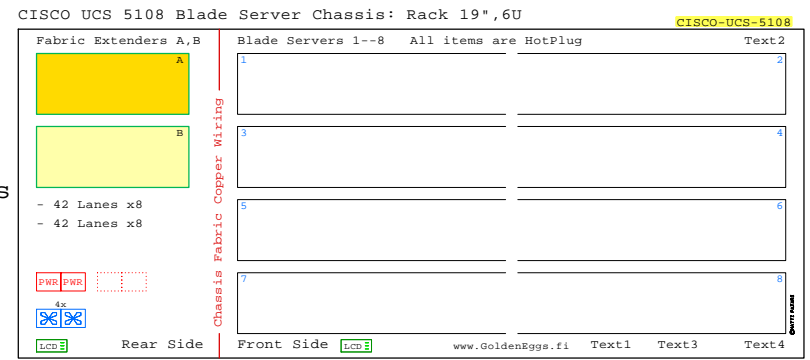

Cisco:
4-8
Nodes
2x
Fabric
Extenders