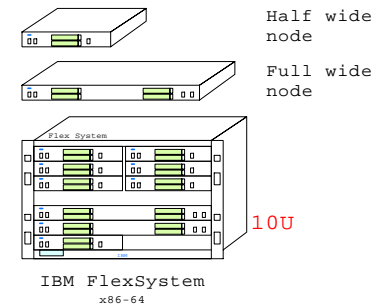

Compute Nodes,Full Wide, E7v2 2S-4S-8S

Golden Eggs Home:
<http://www.goldeneggs.fi>

© 2014 Matti Patari, All rights reserved.

GOLDEN EGGS Visuals™ Helsinki	26-Aug-2014	GE-IBM-BLADE-A3 Matti.Patari@Kolumbus.Fi

26-Aug-2014