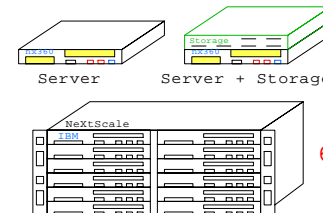

IBM NeXtScale
x86-64

06-Feb-2014

Golden Eggs Home:
<http://www.goldeneggs.fi>

© 2014 Matti Patari, All rights reserved.

GOLDEN EGGS Visuals™ Helsinki
06-Feb-2014 GE-IBM-BLADE-NEXT
Matti.Patari@Kolumbus.Fi

IBM NeXtScale Blade System x86
GOLDEN EGGS Visuals, Helsinki