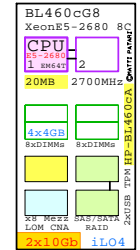

Welcome to GoldenEggs x86 Visual Configurations

<http://www.goldeneggs.fi>

A picture is worth of one thousand words.
It talks all languages.

x86-64 servers: **Dell** **IBM** **HP** **Fujitsu** **SUN** **Acer** **Lenovo** and **Cisco**

4x Gigabit E
Remote Manager

Intel Xeon E5-2699v3 x86-64
2300MHz 2P 18-Core **DELL-R730-A**

Intel Xeon E5-2680 x86-64
2700MHz 2P 8-Core **IBM-7914-L2x**

AMD Opteron 6172 x86-64
2100MHz 2P 12-Core **573088-421 EU**

Dell Blades

Fujitsu

HP Blades

IBM Blades

Cisco Blades

Donate

GoTo PayPal at:
www.GoldenEggs.fi

This x86 site is open, vendor independent.
It is fully funded from my own pocket.
To keep this service running,
Your personal support is welcome.

Matti.Patari@Kolumbus.fi
Helsinki Finland

Older GoldenEggs sites:

<http://h18000.www1.hp.com/info/GECPQA/>

<http://www.openvms.org/pages.php?page=GoldenEggs>

GE-links to x86 COMPARE Pictures:

New <http://www.goldeneggs.fi/documents/GE-COMP-E52600V3-A.pdf>

<http://www.goldeneggs.fi/documents/GE-COMP-E74800V2-A.pdf>

<http://www.goldeneggs.fi/documents/GE-COMPARE-BLADE-A.pdf>

<http://www.goldeneggs.fi/documents/GE-INT-E5-MAP-A.pdf>

GE-link to GE 25 Year-Book

<http://www.goldeneggs.fi/documents/GE-25-YEAR-BOOK.pdf>

Follow GoldenEggs on Twitter:

@goldeneggsfi

GE-Welcome1

©2014 Matti Patari, All rights reserved.

GOLDEN EGGS Visuals™ Helsinki	14-Oct-2014	GE-Welcome1 Matti.Patari@Kolumbus.Fi

Welcome to Visual Configurations
GOLDEN EGGS Visuals, Helsinki

First rev 18-Apr-13