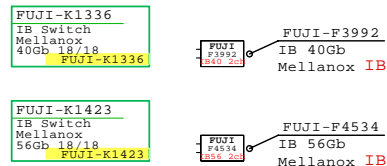

Infiniband I/O Modules, B-D