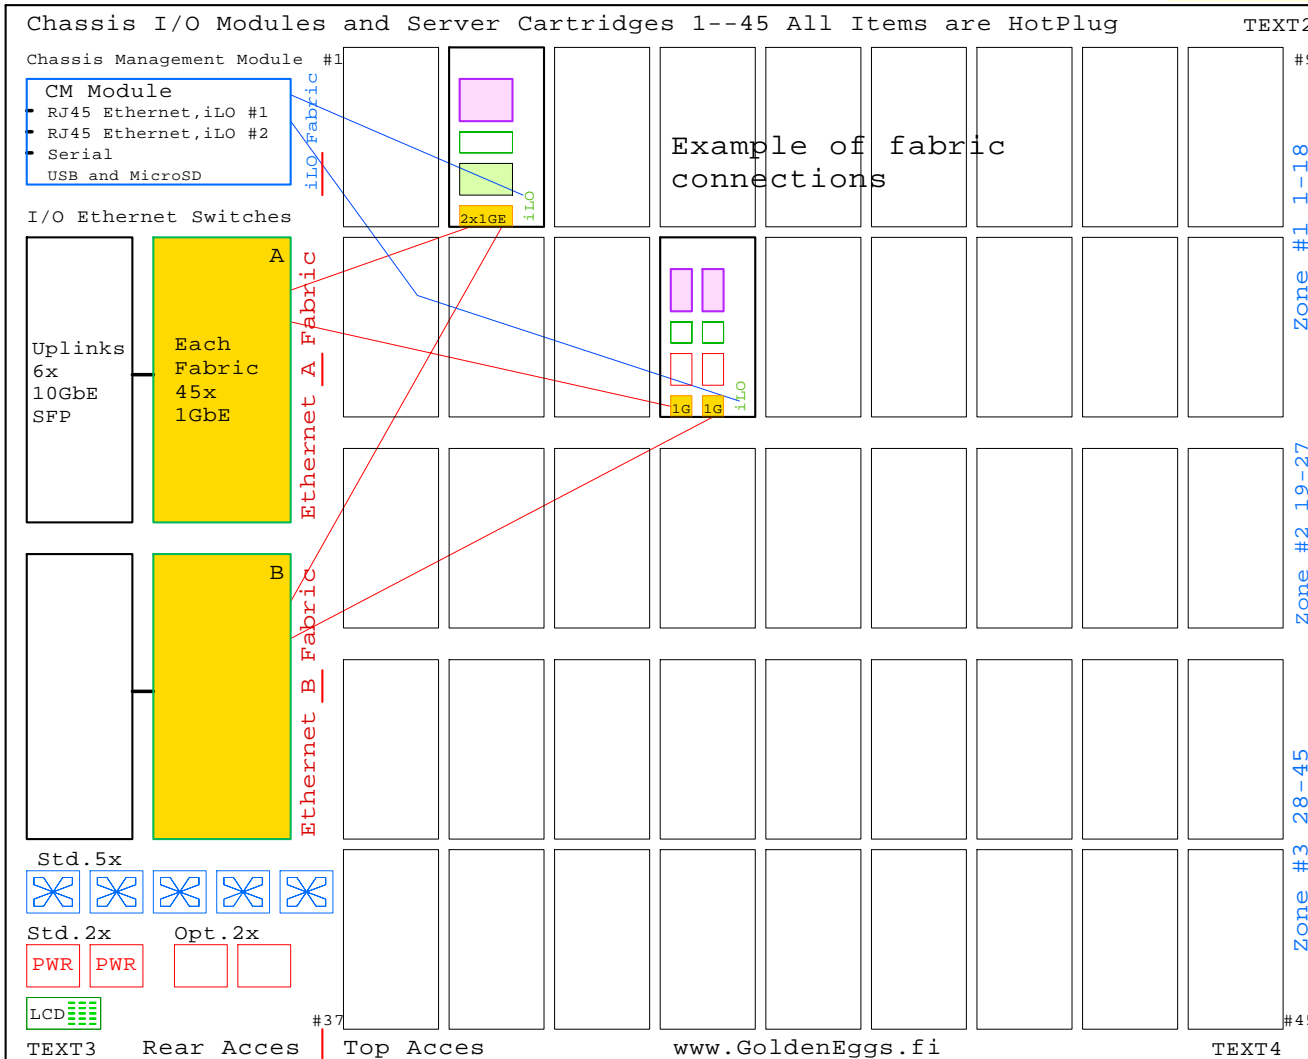

HP ProLiant Moonshot 1500 low wattage system

Link to this document: <http://www.goldeneggs.fi/documents/GE-HP-MOONSHOT-A.pdf>

HP ProLiant Moonshot 1500 Server Chassis, Rack 19" 5U

700350-B21

Uplink Module

Switch Module

Power Supply

Draft GoldenEggs

Server Cartridges

Single Node Options

Dual Node

Two independent nodes

Low Wattage