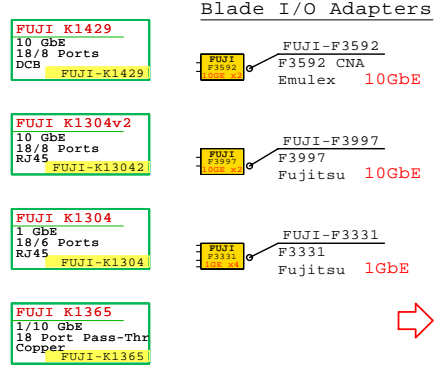

Fujitsu Primergy Blade Servers and BX900 S2 Enclosure, Intel

Link to this document: <http://www.goldeneggs.fi/documents/GE-FUJI-BLADE-A.pdf>

Enclosure Options

2nd Management Module

Ethernet I/O modules, A-C