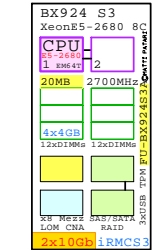

Welcome to GoldenEggs x86 Visual Configurations

<http://www.goldeneggs.fi>

A picture is worth of one thousand words.
It talks all languages.

x86-64 servers: **Dell** **IBM** **HP** **Fujitsu** **SUN** **Acer** **Lenovo** and **Cisco**

4x Gigabit E
Remote Manager

Intel Xeon E5-2699v3 x86-64
2300MHz 2P 18-Core **DELL-R730-A**

Intel Xeon E5-2680 x86-64
2700MHz 2P 8-Core **IBM-7914-L2x**

AMD Opteron 6172 x86-64
2100MHz 2P 12-Core **573088-421 EU**

Dell Blades

Fujitsu

HP Blades

IBM Blades

Cisco Blades

Donate

GoTo PayPal at:
www.GoldenEggs.fi

This x86 site is open, vendor independent.
It is fully funded from my own pocket.
To keep this service running,
Your personal support is welcome.

Matti.Patari@Kolumbus.fi
Helsinki Finland

Older GoldenEggs sites:

<http://h18000.www1.hp.com/info/GECPQA/>

<http://www.openvms.org/pages.php?page=GoldenEggs>

GE-links to x86 COMPARE Pictures:

New <http://www.goldeneggs.fi/documents/GE-COMP-E52600V3-A.pdf>

<http://www.goldeneggs.fi/documents/GE-COMP-E74800V2-A.pdf>

<http://www.goldeneggs.fi/documents/GE-COMPARE-BLADE-A.pdf>

<http://www.goldeneggs.fi/documents/GE-INT-E5-MAP-A.pdf>

GE-link to GE 25 Year-Book

<http://www.goldeneggs.fi/documents/GE-25-YEAR-BOOK.pdf>

Follow GoldenEggs on Twitter:

@goldeneggsfi

GE-Welcome1

©2014 Matti Patari, All rights reserved.

GOLDEN EGGS Visuals™ Helsinki	14-Oct-2014	GE-Welcome1 Matti.Patari@Kolumbus.Fi

Welcome to Visual Configurations
GOLDEN EGGS Visuals, Helsinki

First rev 18-Apr-13