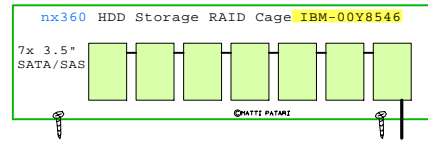

Storage Expansion

BOM of the example Enclosure, right

Part Number	Qty	Description
IB-00Y8546	1	IBM Next 7x3.5" HDD RAID cage
IB-5455-42x	1	IBM Next nx360 2P 10C 2660v2 25MB 2.2GH
IB-5455-62x	1	IBM Next nx360 2P 10C 2670v2 25MB 2.5GH
IB-5455-xyz	1	IBM Next nx360 2P 10C 2670v2 25MB 2.5GH
IB-5456-A2x	1	IBM NeXtScale System Enclosure 6U 19"
IBM-00AD025	8	IBM 4TB 7.2K 6Gbps SATA 3.5" HDD NextSca
IBM-00AD040	2	IBM 1TB 7.2K 6Gbps SATA 2.5" HDD NextSca
IBM-00D5040	18	IBM 8GB DDR3 1866MHz LP RDIMM
IBM-00D9550	3	IBM Mellanox 40GbE Dual-Port HBA
IBM-00W1227	4	IBM 256GB SATA SSD 1.8" MLC Enterprise
IBM-90Y6454	3	IBM QLogic 2-Port 10GbE SFP+