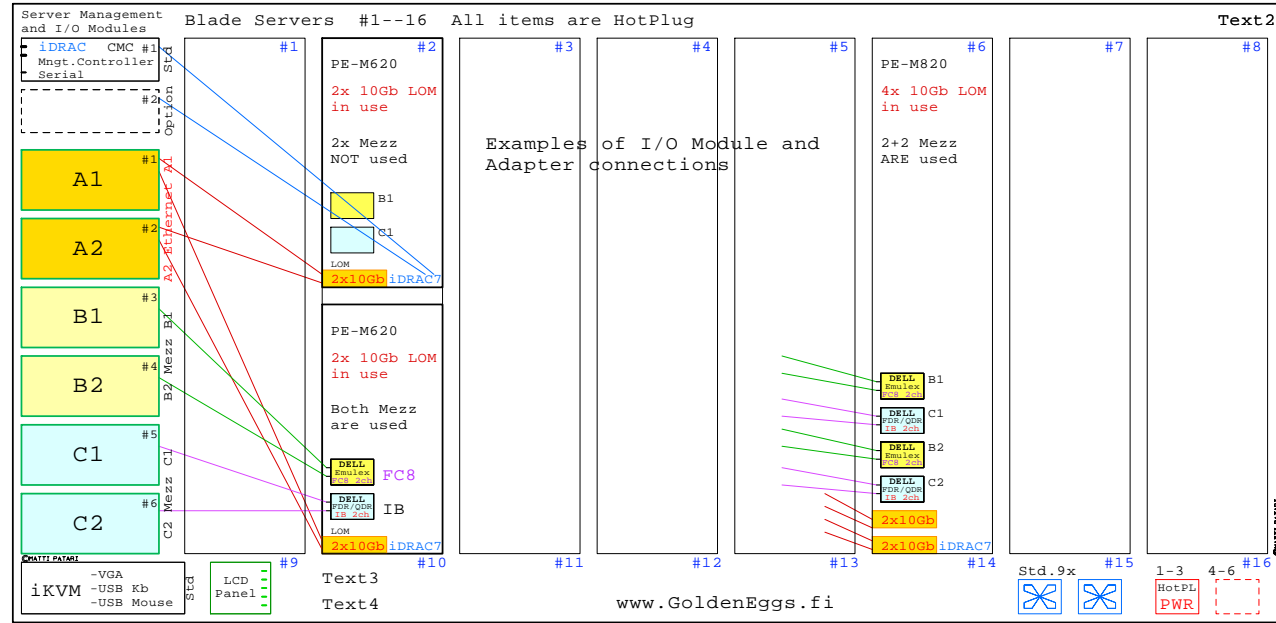

DELL PowerEdge Blade Servers and M1000e Enclosure, Intel

Link to this document: <http://www.goldeneggs.fi/documents/GE-DELL-BLADE-A.pdf>

Enclosure Options

2nd Management Module

iDRAC CMC Mngt. Controller Ser. DELL-BL-CMC

Ethernet I/O modules, A-C

Ethernet I/O Modules	Blade I/O Adapters
DELL F10 MXL 10/40 GbE 56 10GbE Port xxxxxx DELL-F10MXL	DELL-57810S 57810S BroadCom 10GbE
DELL M8024-k 10GbE 24 Ports bbbbbb DELL-M8024-k	DELL-X520-k X520-k Intel 10GbE
DELL M6348 1 GbE 48 Ports yyyyyy DELL-M6348	DELL-BC5719 5719 BroadCom 1GbE
DELL EPASS-k 1/10 GbE 16 Port Pass-Thr Copper DELL-EPASS-k	

Fibre Channel I/O Modules, B-C

DELL M5424 FC8 SAN Switch Brocade 8/16 DELL-M5424	DELL-FC8-E LPel205 Emulex FC8
DELL M4424 FC4 SAN Switch Brocade 8/16 DELL-M4424	DELL-FC8-Q QME2572 Qlogic FC4

Infiniband I/O Modules, B-C

DELL M2401G IB Switch Mellanox FDR/QDR DELL-M2401G	DELL-IB-FDR xxxxxx Mellanox IB
DELL M3601Q IB Switch Mellanox QDR/DDR DELL-M3601Q	DELL-IB-QDR xxxxxx Mellanox IB

Kitt of 3x Power Supplies

HotPL
PWR

DELL PowerEdge M1000e Blade Enclosure: Rack 19", 10U

DELL-BL-Enc

Blade Server Options

CPU E5-2440 E5647	DELL-E2440
CPU E5-2680 E5647	DELL-E2680
CPU E5-4650 E5647	DELL-E4650
3x8GB	DELL-M3X8GB
3x16GB	DELL-M3X16GB
4x8GB	DELL-M4X8GB
4x16GB	DELL-M4X16GB
DELL148 150 SAS16GB	DELL-146GB
DELL600 300 SAS60GB	DELL-600GB
DELL200 800 SAS200GB	DELL-200GB
DELL400 800 SAS400GB	DELL-400GB
DELL350 800 SAS350GB	DELL-350GB

M420/2400

M520/2400

M620/2600

M820/4600

HotPL
PWR