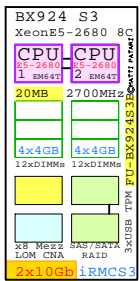

E5-2600

GoldenEggs Choice goes to Dell:
-PCIe 3.0
-Flash
-Hot-Plug

Golden Eggs Home:
<http://www.goldeneggs.fi>

© 2013 Matti Patari, All rights reserved.

GOLDEN EGGS Visuals™ Helsinki	01-Mar-2013	GE-COMPARE-BLADE-2
Matti.Patari@Kolumbus.Fi		

Compare x86 Blade Server Nodes

Compare x86 Blade Server Nodes
GOLDEN EGGS Visuals, Helsinki