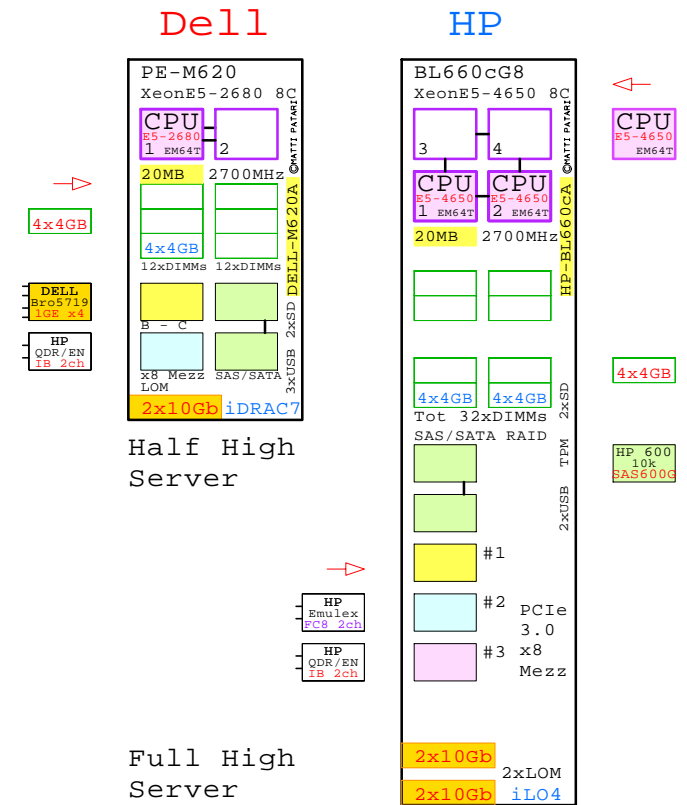

GE-link to this document:

<http://www.goldeneggs.fi/documents/GE-COMPARE-BLADE-A.pdf>

GOLDEN EGGS

Visual Cook Book For: x86 Blade Servers

1. 1 - Index, this page
2. 2 - Compare Blade Server Compute Nodes
3. 3 - Compare Blade Server Enclosures
4. 4 - Verical Servers:
   - 4 - Dell PowerEdge VRTX and Servers **New**
   - 5 - Dell PowerEdge M1000e and Servers
   - 6 - HP ProLiant c7000 and Servers
   - 7 - HP Integrity c7000 and IA64 Servers **New**
   - 8 - Fujitsu Primergy BX900 S2 and Servers

Horizontal Servers:

1. 9 - IBM Flex Systems and Servers
2. 10 - IBM NeXtScale Systems nx360 M4 **Very New!**
3. 11 - Cisco UCS 5108 and Servers

Low Wattage Servers:

1. 12 - HP ProLiant Moonshot 1500 and Servers **New**
2. 13 - HP ProLiant Moonshot Atom Example
3. 14 - Welcome to GoldenEggs

Half High Server

Full High Server

This document is a collection of available x86 Blade Servers. It is intended for global system planning purposes. A picture talks all languages.

Created by:
Matti.Patari@Kolumbus.Fi Helsinki

Golden Eggs Home:
<http://www.goldeneggs.fi>

© 2013 Matti Patari, All rights reserved.

GOLDEN EGGS Visuals™ Helsinki	28-Jan-2014	GE-COMPARE-BLADE-A
	Matti.Patari@Kolumbus.Fi	

Compare x86 Blade Server Systems
GOLDEN EGGS Visuals, Helsinki

First rev 10-Feb-2013

Compare x86 Blade Server Systems