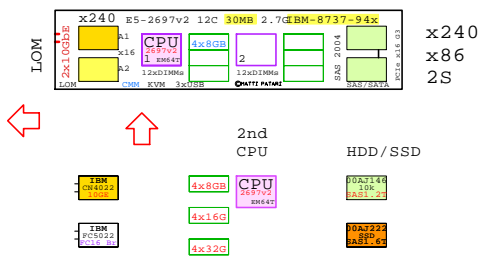

Node I/O Adapters

IBM-00Y3306	CN4054R	10GbE
IBM-88Y5920	CN4022	10GbE

10GbE
1GbE

IBM Flex System Enterprise Chassis: Rack 19",10U

IBM-8721-A1x

Compute Nodes,Half Wide, E5v2 2S

PCIe 2.0 Expansion Node

Storage Expansion Node