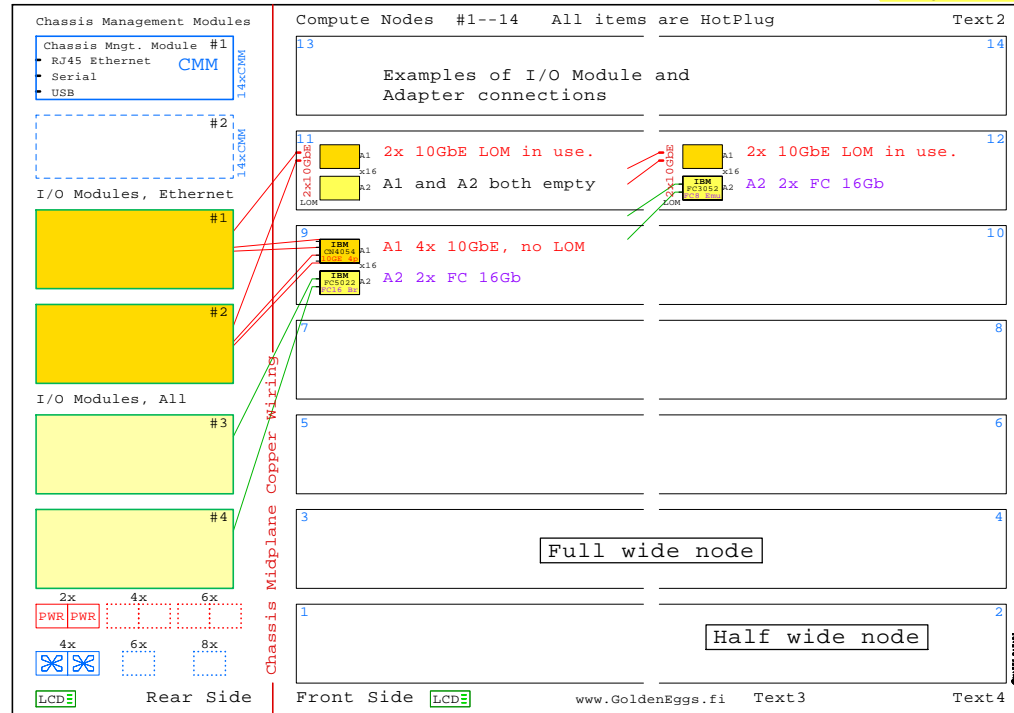

Node I/O Adapters

IBM-00Y3306	CN4054R	10GbE
IBM-88Y5920	CN4022	10GbE

10GbE
1GbE

IBM Flex System Enterprise Chassis: Rack 19",10U

IBM-8721-A1x

Compute Nodes,Half Wide, E5v2 2S

PCIe 2.0 Expansion Node

Storage Expansion Node