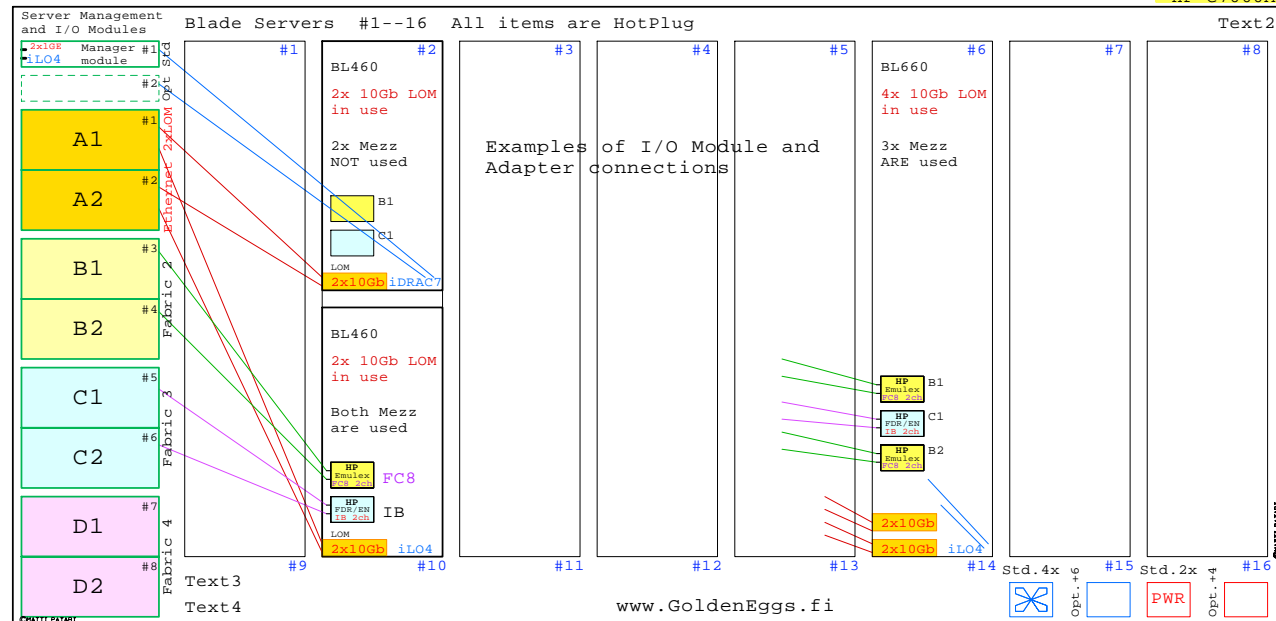

HP ProLiant Blade Servers and c7000 Enclosure, Intel & AMD

Link to this document: <http://www.goldeneggs.fi/documents/GE-HP-BLADE-A.pdf>

Enclosure Options

2nd Management Module

Ethernet I/O modules, A-C

Blade I/O Adapters

HP-10E-2mzB
530M
BroadCom 10GbE

HP-10E-2mzE
552M
Emulex 10GbE

HP-1GE-4mzI
I350
Intel 1GbE

Ethernet

Fibre Channel I/O Modules, B-C

HP-FC8-Emz
LPe1205
Emulex FC8

HP-FC8-Qmz
QMB2572
Qlogic FC8

Fibre Channel

Infiniband I/O Modules, B-C

HP-IB-FDRmz
FDR 10/40Gb
Mellanox IB

HP-IB-QDRmz
QDR 10Gb
Mellanox IB

Infini Band

Optional Power and Fans

HP ProLiant c7000 Blade Server Enclosure, Rack 19" 10U

HP-C7000A

Blade Server Options