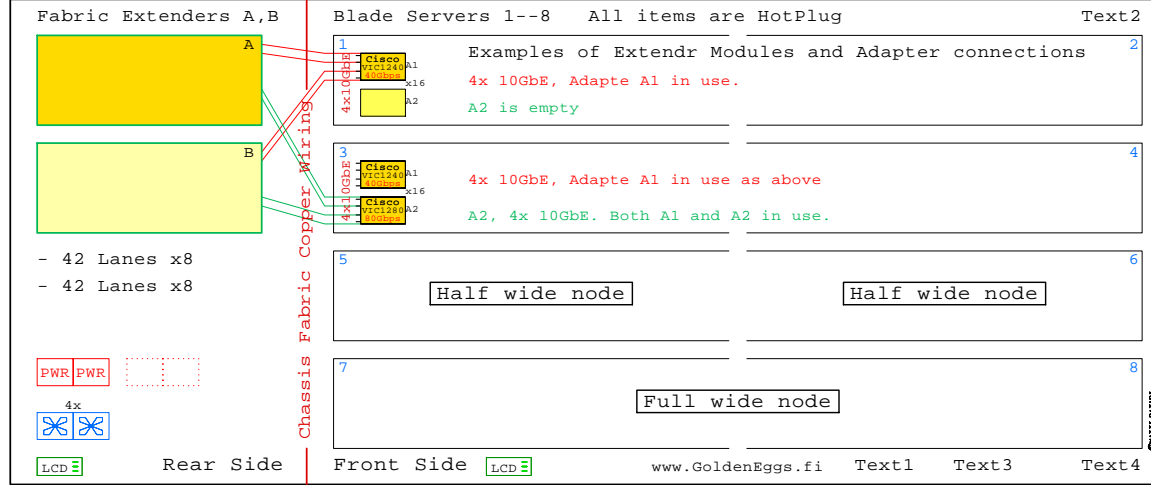

Cisco UCS Blade Chassis and Server Nodes, x86

Link to this document: <http://www.goldeneggs.fi/documents/GE-CISCO-BLADE-A.pdf>

Happy New Year 2013.

UCS 6200
Fabric Interconnect

Chassis Options:

Fabric Extenders

UCS 2208XP
Fabric Extender 80Gbps
Eight Ports Up
8x4 ports 10GE FCoE
CIS-2208XP

UCS 2204XP
Fabric Extender 40Gbps
Four Ports Up
8x2 ports 10GE FCoE
CIS-2204XP

CISCO UCS 5108 Blade Server Chassis: Rack 19",6U

CISCO-UCS-5108

Server Nodes, Half Wide, 2P

B200-M3

B22-M3

Server I/O Adapters

CIS-VIC1240
40GbE

CIS-VIC1280
80GbE

Server Node Options:

CIS-E52440
CPU E5-2440

CIS-E52680
CPU E5-2680

CIS-E54650
CPU E5-4650

CIS-M3X4GB
3x4GB

CIS-M3X8GB
3x8GB

CIS-M3X16G
3x16G

CIS-M4X4GB
4x4GB

CIS-M4X8GB
4x8GB

CIS-M4X16G
4x16G

CIS-M4X32G
4x32G

CIS-146G-25
Cisco 146GB 15k
HDD 2.5"

CIS-300G-25
Cisco 300GB 15k
HDD 2.5"

CIS-900G-25
Cisco 900GB 10k
HDD 2.5"

CIS-100G-25
Cisco 100GB 10k
SSD 2.5"

CIS-200G-25
Cisco 200GB 10k
SSD 2.5"