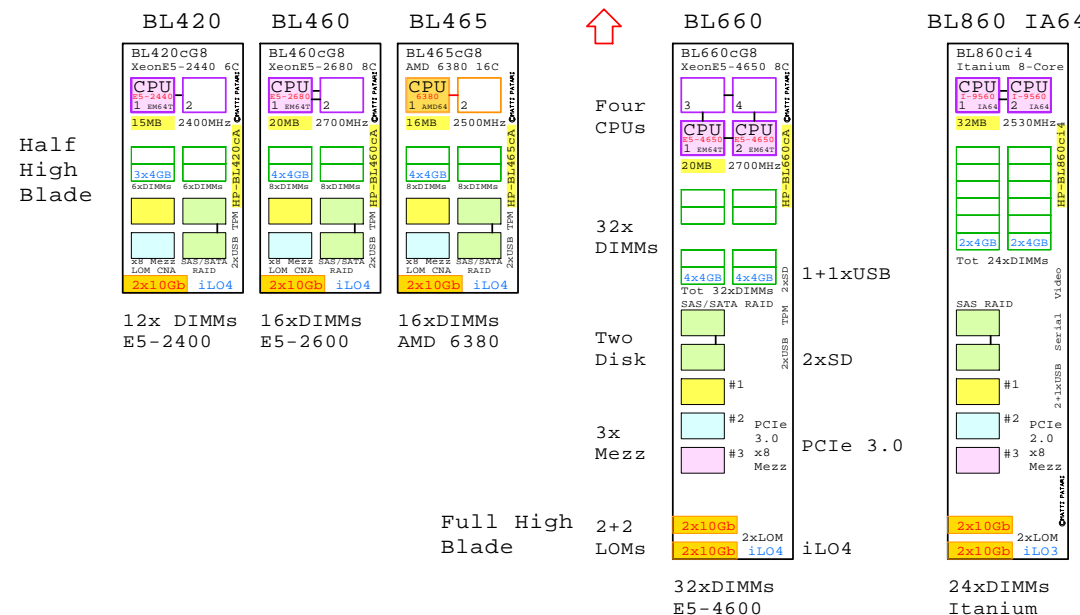

HP ProLiant Blade Servers and c7000 Enclosure, Intel & AMD

GoldenEggs Home: <http://www.goldeneggs.fi>

© 2013 Matti Patari, All rights reserved.

GOLDEN EGGS Visuals™ Helsinki	01-Mar-2013	GE-HP-BLADE-A
	Matti.Patari@Kolumbus.Fi	

HP x86 Blade Server c7000 Family
GOLDEN EGGS Visuals, Helsinki