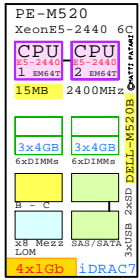

Half High Server

Full High Server

This document is a collection of available x86 Blade Servers. It is intended for global system planning purposes. A picture talks all languages.

Created by:
Matti.Patari@Kolumbus.Fi Helsinki

First rev 10-Feb-2013

Compare x86 Blade Server Systems

Dell Blades: 2P-2P-2P-4P

E5-2400

E5-2400

E5-2600

E5-4600

Advanced Flash SSD:
 - PCIe 3.0
 - Hot-Plug