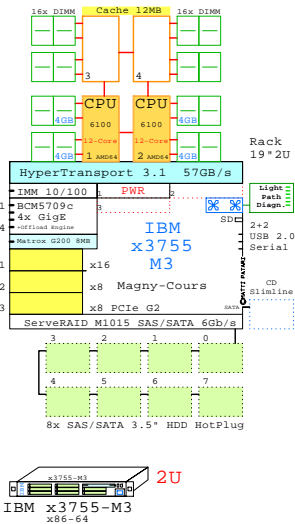

IBM Rack Servers

IBM Tower Servers

Opteron 4P-2U

AMD Opteron 6172 x86-64
2100MHz 4P 12-Cor IBM-7164-62U

2U