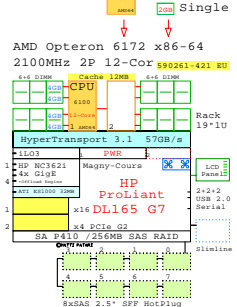

Opteron 6100

GE-links to x86 FAMILY Pictures:

GE-links to x86 COMPARE Pictures:

GoldenEggs Home:

<http://www.goldeneggs.fi>

1U

Date: 22-May-2011

© 2010 Matti Patari. All rights reserved.

GOLDEN EGGS Visuals™ Helsinki	22-May-2011	GE-COMPARE-2P-1U-A
Matti.Patari@Kolumbus.Fi		
Compare AMD/Intel 2P-1U systems		
GOLDEN EGGS Visuals, Helsinki