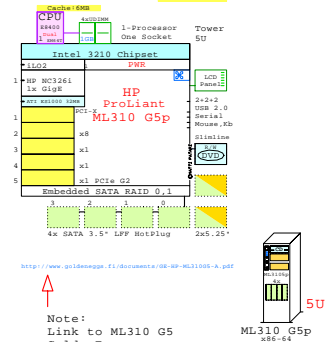

Xeon 1P-5U

Intel Core2 E8400 x86-64
3000MHz 1P-Dual

5U

Note:
Link to ML310 G5
GoldenEggs
document

Link to Dell family: <http://www.goldeneggs.fi/documents/GE-DELL-FAMILY-A.pdf>
Link to IBM family: <http://www.goldeneggs.fi/documents/GE-IBM-FAMILY-A.pdf>
Link to Fujitsu family: <http://www.goldeneggs.fi/documents/GE-FUJITSU-FAMILY-A.pdf>
Link to SUN family: <http://www.goldeneggs.fi/documents/GE-SUN-FAMILY-A.pdf>

Created by:
Matti.Patari@Kolumbus.Fi
Helsinki

Tip for detail printing:
- Zoom in area of interest
- Print, Print Current View

GoldenEggs Home:
<http://www.goldeneggs.fi>

©2011 Matti Patari, All rights reserved.

GOLDEN EGGS fi amla Helsinki	30-Jan-2011 fi amla Helsinki	GE-HP-FAMILY-A fi amla Helsinki

HP x86 Server 8P,4P,2P Intel,AMD
GOLDEN EGGS Visuals, Helsinki