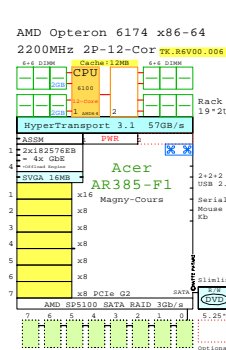

Compare AMD and Intel 2-socket 2U x86 rack servers

GE-link to this document: <http://www.goldeneggs.fi/documents/GE-COMPARE-2P-2U-A.pdf>

2U

Tip for detail printing:
- Zoom in area of interest
- Print, Print Current View

Dell

IBM

HP

Fujitsu

SUN

Acer

Cisco

Lenovo

AMD Opteron x86-64

GE-link to R715 GoldenEggs Picture

Intel Xeon x86-64

GE-links to x86 FAMILY Pictures:

GE-links to x86 COMPARE Pictures:

2U

Date: 22-May-2011

Compare AMD and Intel 2-socket 2U x86 rack servers

Golden Eggs Home:

<http://www.goldeneggs.fi>

© 2010 Matti Patari, All rights reserved.
GOLDEN EGGS Visuals Helsinki Matti.Patari@kolumbus.fi