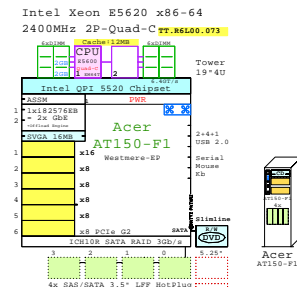

Compare Tower, Intel 1- and 2-socket 4U x86-64 Servers

Tower

Tip for detail printing:
- Zoom in area of interest
- Print, Print Current View

GE-link to this document: <http://www.goldeneggs.fi/documents/GE-COMPARE-TOWER-A.pdf>

Dell

IBM

HP

Fujitsu

Lenovo

Acer

Golden Eggs Home:
<http://www.goldeneggs.fi>

Tower

Date: 22-May-2011

© 2010 Matti Patari. All rights reserved.
GOLDEN EGGS Visuals™
Matti.Patari@kolubus.fi