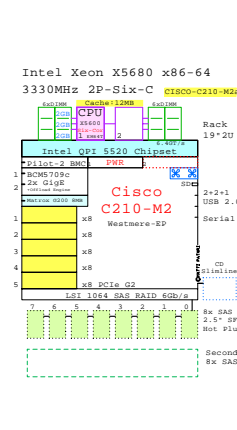

Intel Xeon x86-64

GE-links to x86 FAMILY Pictures:

GE-links to x86 COMPARE Pictures:

2U

Date: 22-May-2011

Compare AMD and Intel 2-socket 2U x86 rack servers

Golden Eggs Home:
<http://www.goldeneggs.fi>

© 2010 Matti Patari, All rights reserved.
GOLDEN EGGS Visuals Helsinki
Matti.Patari@kolumbus.fi
Compare AMD/Intel 2-socket system
GOLDEN EGGS Visuals, Helsinki