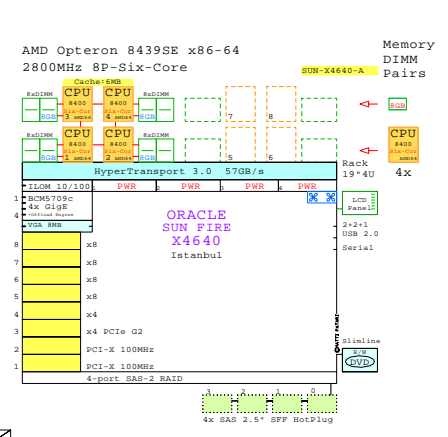

GE-links to x86 FAMILY Pictures:

GE-links to x86 COMPARE Pictures:

Golden Eggs Home:
<http://www.goldeneggs.fi>