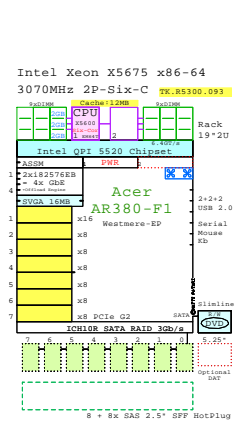

Intel Xeon x86-64

GE-links to x86 FAMILY Pictures:

GE-links to x86 COMPARE Pictures:

2U

Date: 22-May-2011

Compare AMD and Intel 2-socket 2U x86 rack servers

Golden Eggs Home:
<http://www.goldeneggs.fi>

© 2010 Matti Patari, All rights reserved.
GOLDEN EGGS Visuals Helsinki
Matti.Patari@kolumbus.fi
Compare AMD/Intel 2-socket system
GOLDEN EGGS Visuals, Helsinki