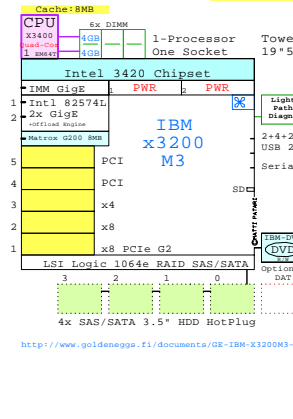

Xeon 1P-5U

Intel Xeon X3450 x86-64
2670MHz 1P-Quad-C IBM-7328-E4x

GE-links to other x86 families:

- <http://www.goldeneggs.fi/documents/GE-DELL-FAMILY-A.pdf>
- <http://www.goldeneggs.fi/documents/GE-FUJI-FAMILY-A.pdf>
- <http://www.goldeneggs.fi/documents/GE-SUN-FAMILY-A.pdf>
- <http://www.goldeneggs.fi/documents/GE-ACER-FAMILY-A.pdf>
- <http://www.goldeneggs.fi/documents/GE-LENOVO-FAMILY-A.pdf>
- <http://www.goldeneggs.fi/documents/GE-CISCO-FAMILY-A.pdf>

Created by:
Matti.Patari@Kolumbus.Fi
Helsinki

Tip for detail printing:
- Zoom in area of interest
- Print, Print Current View

GoldenEggs Home:
<http://www.goldeneggs.fi>

© 2011 Matti Patari, All rights reserved.

GOLDEN EGGS Visuals Helsinki	19-Jun-2011	GE-IBM-FAMILY-A
		Matti.Patari@Kolumbus.fi

IBM x86 Servers 4P,2P,1P Intel GOLDEN EGGS Visuals, Helsinki