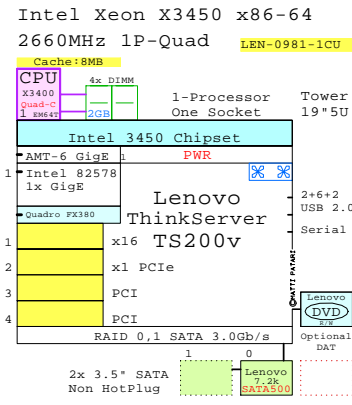

Xeon 1P-5U

Created by:
Matti.Patari@Kolumbus.Fi
Helsinki

Tip for detail printing:
- Zoom in area of interest
- Print, Print Current View

GoldenEggs Home:
<http://www.goldeneggs.fi>

© 2011 Matti Patari, All rights reserved.

GOLDEN EGGS Visuals Helsinki	03-May-2011	GE-LENOVO-FAMILY-A
		Matti.Patari@Kolumbus.fi