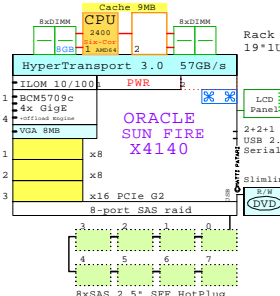

Opteron 2P-1U

AMD Opteron 2431 x86-64
2400MHz 2P Six-C

SUN-X4140-B

1U

Note:
Link to X4140
GoldenEggs
document

- Link to Dell family: <http://www.goldeneggs.fi/documents/GE-DELL-FAMILY-A.pdf>
- Link to IBM family: <http://www.goldeneggs.fi/documents/GE-IBM-FAMILY-A.pdf>
- Link to HP family: <http://www.goldeneggs.fi/documents/GE-HP-FAMILY-A.pdf>
- Link to Fujitsu family: <http://www.goldeneggs.fi/documents/GE-FUJITSU-FAMILY-A.pdf>

Created by:
Matti.Patari@Kolumbus.Fi
Helsinki

Tip for detail printing:
- Zoom in area of interest
- Print, Print Current View

GoldenEggs Home:
<http://www.goldeneggs.fi>

© 2011 Matti Patari, All rights reserved.

GOLDEN EGGS Visuals™ Helsinki	30-Jan-2011 Matti.Patari@Kolumbus.Fi	GE-SUN-FAMILY-A

SUN x86 Server 8P,4P,2P Intel,AMD
GOLDEN EGGS Visuals, Helsinki