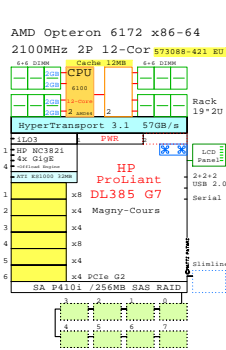

Compare AMD and Intel 2-socket 2U x86 rack servers

GE-link to this document: <http://www.goldeneggs.fi/documents/GE-COMPARE-2P-2U-A.pdf>

2U

Tip for detail printing:
- Zoom in area of interest
- Print, Print Current View

Dell

IBM

HP

Fujitsu

SUN

Acer

Cisco

Lenovo

AMD Opteron x86-64

GE-link to R715 GoldenEggs Picture

Intel Xeon x86-64

GE-links to x86 FAMILY Pictures:

GE-links to x86 COMPARE Pictures:

2U

Date: 22-May-2011

Compare AMD and Intel 2-socket 2U x86 rack servers

Golden Eggs Home:

<http://www.goldeneggs.fi>

© 2010 Matti Patari, All rights reserved.
GOLDEN EGGS Visuals Helsinki
Matti.Patari@kolumbus.fi