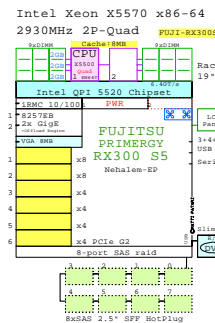

Intel Xeon x86-64

GE-links to x86 FAMILY Pictures:

GE-links to x86 COMPARE Pictures:

2U

Date: 22-May-2011

Compare AMD and Intel 2-socket 2U x86 rack servers

Golden Eggs Home:

<http://www.goldeneggs.fi>

© 2010 Matti Patari, All rights reserved.
GOLDEN EGGS Visuals Helsinki Matti.Patari@kolumbus.fi