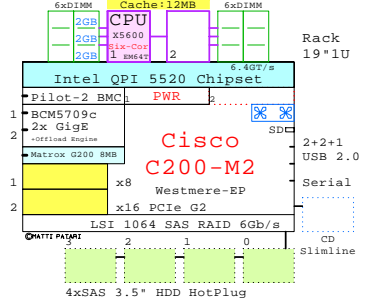

Xeon 4P-4U

Intel Xeon E7-4870 x86-64
2400MHz 4P-10Core **CISCO-C460-M2a**

Xeon 2P-2U

Extended-Memory **1TB**

Intel Xeon E7-2870 x86-64
2400MHz 2P-10Core **CISCO-C260-M2a**

Xeon 2P-2U

Extended-Memory **0.8TB**

Intel Xeon X5680 x86-64
3330MHz 2P-Six-C **CISCO-C250-M2a**

Xeon 2P-2U

Intel Xeon X5680 x86-64
3330MHz 2P-Six-C **CISCO-C210-M2a**

Xeon 2P-1U

Intel Xeon X5680 x86-64
3330MHz 2P-Six-C **CISCO-C200-M2a**

4x 1GbE

Remote Manager

↑ Link to C200-M2 Detail-Document

GE-links to other x86 families:

- <http://www.goldeneggs.fi/documents/GE-DELL-FAMILY-A.pdf>
- <http://www.goldeneggs.fi/documents/GE-IBM-FAMILY-A.pdf>
- <http://www.goldeneggs.fi/documents/GE-HP-FAMILY-A.pdf>
- <http://www.goldeneggs.fi/documents/GE-FUJI-FAMILY-A.pdf>
- <http://www.goldeneggs.fi/documents/GE-SUN-FAMILY-A.pdf>
- <http://www.goldeneggs.fi/documents/GE-ACER-FAMILY-A.pdf>
- <http://www.goldeneggs.fi/documents/GE-LENOVO-FAMILY-A.pdf>

Created by:
Matti.Patari@Kolumbus.Fi
Helsinki

Tip for detail printing:
- Zoom in area of interest
- Print, Print Current View

GoldenEggs Home:
<http://www.goldeneggs.fi>

© 2011 Matti Patari, All rights reserved.

GOLDEN EGGS Visuals Helsinki	12-Jun-2011	GE-CISCO-FAMILY-A-2
Matti.Patari@Kolumbus.fi		

Cisco UCS x86 Server 4P,2P Intel
GOLDEN EGGS Visuals, Helsinki