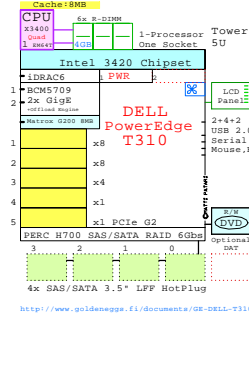

Xeon 1P-5U

Intel Xeon X3470 x86-64
2930MHz Quad-C **DELL-T310-Axx**

<http://www.goldeneggs.fi/documents/GE-DELL-T310-A.pdf>

Note:
Link to R515
GoldenEggs
document

Created by:
Matti.Patari@Kolumbus.Fi
Helsinki

Tip for detail printing:
- Zoom in area of interest
- Print, Print Current View

GoldenEggs Home:
<http://www.goldeneggs.fi>

©2011 Matti Patari, All rights reserved.
GOLDEN EGGS Visuals™ Helsinki
Matti.Patari@Kolumbus.fi

DELL x86 Servers 4P,2P, Intel,AMD
GOLDEN EGGS Visuals, Helsinki