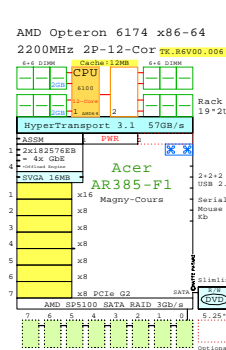

Compare AMD and Intel 2-socket 2U x86 rack servers

GE-link to this document: <http://www.goldeneggs.fi/documents/GE-COMPARE-2P-2U-A.pdf>

2U

Tip for detail printing:
- Zoom in area of interest
- Print, Print Current View

Dell

IBM

HP

Fujitsu

SUN

Acer

Cisco

Lenovo

AMD Opteron x86-64

GE-link to R715 GoldenEggs Picture