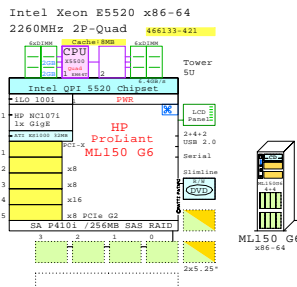

Compare Tower, Intel 1- and 2-socket 4U x86-64 Servers

Tower

Tip for detail printing:
- Zoom in area of interest
- Print, Print Current View

GE-link to this document: <http://www.goldeneggs.fi/documents/GE-COMPARE-TOWER-A.pdf>

Dell

IBM

HP

Fujitsu

Lenovo

Acer

Golden Eggs Home:
<http://www.goldeneggs.fi>

Tower

Date: 22-May-2011

© 2010 Matti Patari. All rights reserved.
GOLDEN EGGS Visuals™
Matti.Patari@kolubus.fi