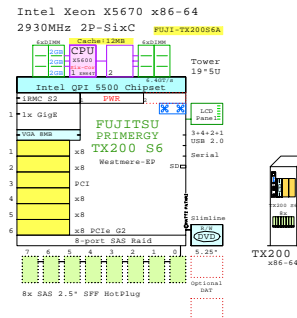

Compare Tower, Intel 1- and 2-socket 4U x86-64 Servers

Tower

Tip for detail printing:
- Zoom in area of interest
- Print, Print Current View

GE-link to this document: <http://www.goldeneggs.fi/documents/GE-COMPARE-TOWER-A.pdf>

Dell

IBM

HP

Fujitsu

Lenovo

Acer

GE-links to x86 COMPARE Pictures:
<http://www.goldeneggs.fi/documents/GE-COMPARE-2P-1U-A.pdf>
<http://www.goldeneggs.fi/documents/GE-COMPARE-2P-2U-A.pdf>
<http://www.goldeneggs.fi/documents/GE-COMPARE-4P-4U-A.pdf>
<http://www.goldeneggs.fi/documents/GE-COMPARE-8P-8U-A.pdf>
<http://www.goldeneggs.fi/documents/GE-COMPARE-TOWER-A.pdf>