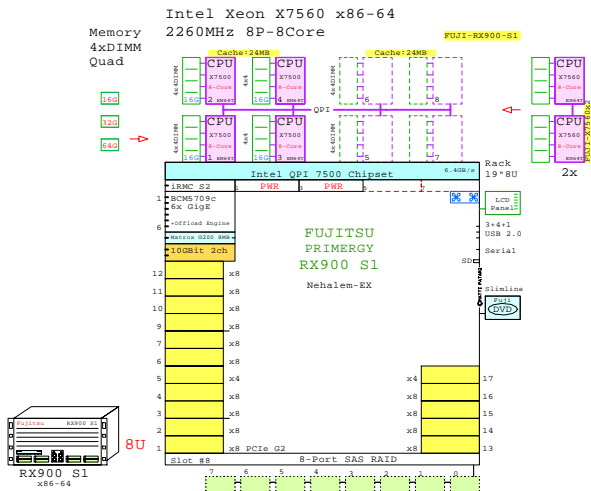

Fujitsu

RX900-S1 4P + 4P 8U 2TB