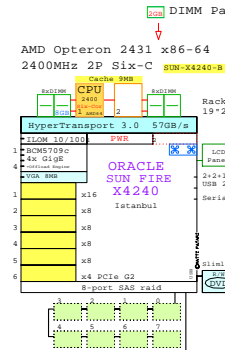

Compare AMD and Intel 2-socket 2U x86 rack servers

GE-link to this document: <http://www.goldeneggs.fi/documents/GE-COMPARE-2P-2U-A.pdf>

2U

Tip for detail printing:
- Zoom in area of interest
- Print, Print Current View

Dell

IBM

HP

Fujitsu

SUN

Acer

Cisco

Lenovo

AMD Opteron x86-64

GE-link to R715 GoldenEggs Picture

Intel Xeon x86-64

GE-links to x86 FAMILY Pictures:

GE-links to x86 COMPARE Pictures:

2U

Date: 22-May-2011

Compare AMD and Intel 2-socket 2U x86 rack servers

Golden Eggs Home:

<http://www.goldeneggs.fi>

© 2010 Matti Patari, All rights reserved.
GOLDEN EGGS Visuals Helsinki Matti.Patari@kolumbus.fi