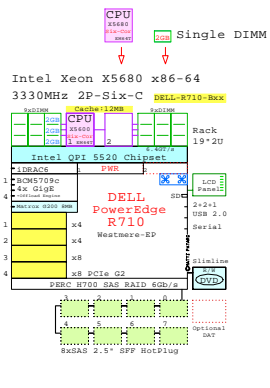

Intel Xeon x86-64

GE-links to x86 FAMILY Pictures:

GE-links to x86 COMPARE Pictures:

2U

Date: 22-May-2011

Compare AMD and Intel 2-socket 2U x86 rack servers

Golden Eggs Home:

<http://www.goldeneggs.fi>

© 2010 Matti Patari, All rights reserved.
GOLDEN EGGS Visuals Helsinki
Matti.Patari@kolumbus.fi