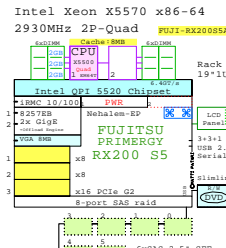

Compare Intel and AMD 2-socket 1U x86 rack servers

GE-link to this document: <http://www.goldeneggs.fi/documents/GE-COMPARE-2P-1U-A.pdf>

1U

Tip for detail printing:
- Zoom in area of interest
- Print, Print Current View

Dell

IBM

HP

Fujitsu

SUN

Acer

Cisco

Lenovo

Intel Xeon x86-64

GE-link to R610 GoldenEggs Picture

AMD Opteron x86-64

Opteron 4100

Opteron 6100

GE-links to x86 FAMILY Pictures:

GE-links to x86 COMPARE Pictures:

GoldenEggs Home:

<http://www.goldeneggs.fi>

1U

Date: 22-May-2011

© 2010 Matti Patari. All rights reserved.

GOLDEN EGGS Visuals™ Helsinki	22-May-2011	GE-COMPARE-2P-1U-A
Matti.Patari@Kolumbus.Fi		
Compare AMD/Intel 2P-1U systems		
GOLDEN EGGS Visuals, Helsinki