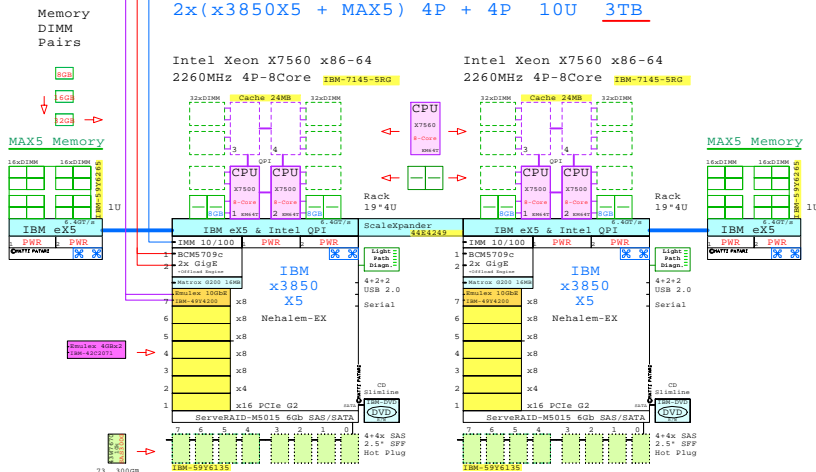

IBM

2x(x3850X5 + MAX5) 4P + 4P 10U 3TB

GE-link to x3850 GoldenEggs Picture

10U

8U

7U

SUN

Fujitsu

RX900-S1 4P + 4P 8U 2TB