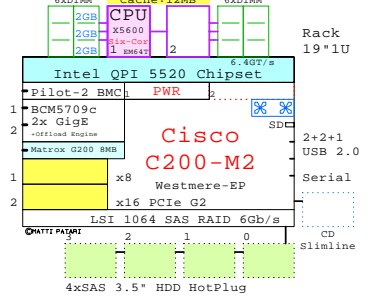

Xeon 4P-4U

Intel Xeon E7-4870 x86-64
2400MHz 4P-10Core **CISCO-C460-M2a**

Xeon 2P-2U

Extended-Memory **1TB**

Intel Xeon E7-2870 x86-64
2400MHz 2P-10Core **CISCO-C260-M2a**

Xeon 2P-2U

Extended-Memory **0.8TB**

Intel Xeon X5680 x86-64
3330MHz 2P-Six-C **CISCO-C250-M2a**

Xeon 2P-2U

Intel Xeon X5680 x86-64
3330MHz 2P-Six-C **CISCO-C210-M2a**

Xeon 2P-1U

Intel Xeon X5680 x86-64
3330MHz 2P-Six-C **CISCO-C200-M2a**

4x 1GbE

Remote Manager

↑ Link to C200-M2 Detail-Document

GE-links to other x86 families:

- <http://www.goldeneggs.fi/documents/GE-DELL-FAMILY-A.pdf>
- <http://www.goldeneggs.fi/documents/GE-IBM-FAMILY-A.pdf>
- <http://www.goldeneggs.fi/documents/GE-HP-FAMILY-A.pdf>
- <http://www.goldeneggs.fi/documents/GE-FUJI-FAMILY-A.pdf>
- <http://www.goldeneggs.fi/documents/GE-SUN-FAMILY-A.pdf>
- <http://www.goldeneggs.fi/documents/GE-ACER-FAMILY-A.pdf>
- <http://www.goldeneggs.fi/documents/GE-LENOVO-FAMILY-A.pdf>

Created by:
Matti.Patari@Kolumbus.Fi
Helsinki

Tip for detail printing:
- Zoom in area of interest
- Print, Print Current View

GoldenEggs Home:
<http://www.goldeneggs.fi>

© 2011 Matti Patari, All rights reserved.

GOLDEN EGGS Visuals Helsinki	12-Jun-2011	GE-CISCO-FAMILY-A-2
Matti.Patari@Kolumbus.fi		

Cisco UCS x86 Server 4P,2P Intel
GOLDEN EGGS Visuals, Helsinki