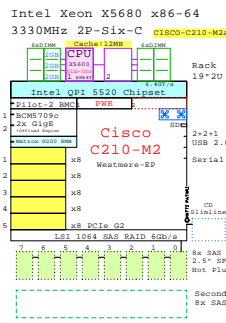

Intel Xeon x86-64

GE-links to x86 FAMILY Pictures:

GE-links to x86 COMPARE Pictures:

2U

Date: 22-May-2011

Compare AMD and Intel 2-socket 2U x86 rack servers

Golden Eggs Home:

<http://www.goldeneggs.fi>

© 2010 Matti Patari, All rights reserved.
GOLDEN EGGS Visuals Helsinki Matti.Patari@kolumbus.fi