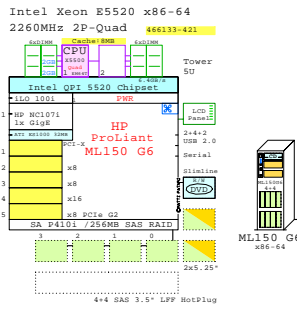

Compare Tower, Intel 1- and 2-socket 4U x86-64 Servers

Tower

Tip for detail printing:
- Zoom in area of interest
- Print, Print Current View

GE-link to this document: <http://www.goldeneggs.fi/documents/GE-COMPARE-TOWER-A.pdf>

Dell

IBM

HP

Fujitsu

Lenovo

Acer

GE-links to x86 COMPARE Pictures:
<http://www.goldeneggs.fi/documents/GE-COMPARE-2P-1U-A.pdf>
<http://www.goldeneggs.fi/documents/GE-COMPARE-2P-2U-A.pdf>
<http://www.goldeneggs.fi/documents/GE-COMPARE-4P-4U-A.pdf>
<http://www.goldeneggs.fi/documents/GE-COMPARE-8P-8U-A.pdf>
<http://www.goldeneggs.fi/documents/GE-COMPARE-TOWER-A.pdf>