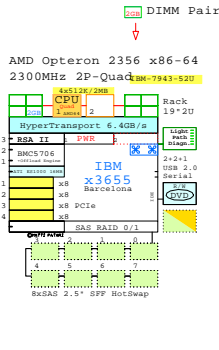

Compare AMD and Intel 2-socket 2U x86 rack servers

GE-link to this document: <http://www.goldeneggs.fi/documents/GE-COMPARE-2P-2U-A.pdf>

2U

Tip for detail printing:
- Zoom in area of interest
- Print, Print Current View

Dell

IBM

HP

Fujitsu

SUN

Acer

Cisco

Lenovo

AMD Opteron x86-64

GE-link to R715 GoldenEggs Picture

Intel Xeon x86-64

GE-links to x86 FAMILY Pictures:

GE-links to x86 COMPARE Pictures:

2U

Date: 22-May-2011

Compare AMD and Intel 2-socket 2U x86 rack servers

Golden Eggs Home:

<http://www.goldeneggs.fi>

© 2010 Matti Patari, All rights reserved.
GOLDEN EGGS Visuals Helsinki
Matti.Patari@kolumbus.fi