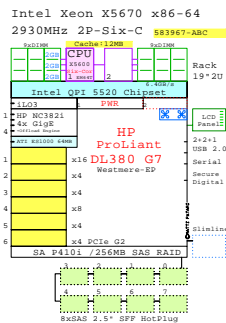

Intel Xeon x86-64

GE-links to x86 FAMILY Pictures:

GE-links to x86 COMPARE Pictures:

2U

Date: 22-May-2011

Compare AMD and Intel 2-socket 2U x86 rack servers

Golden Eggs Home:

<http://www.goldeneggs.fi>

© 2010 Matti Patari, All rights reserved.
GOLDEN EGGS Visuals Helsinki
Matti.Patari@kolumbus.fi