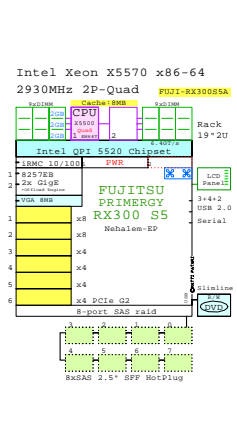

Intel Xeon x86-64

GE-links to x86 FAMILY Pictures:

GE-links to x86 COMPARE Pictures:

2U

Date: 22-May-2011

Compare AMD and Intel 2-socket 2U x86 rack servers

Golden Eggs Home:
<http://www.goldeneggs.fi>

© 2010 Matti Patari, All rights reserved.
GOLDEN EGGS Visuals Helsinki
Matti.Patari@kolumbus.fi
Compare AMD/Intel 2-socket system
GOLDEN EGGS Visuals, Helsinki