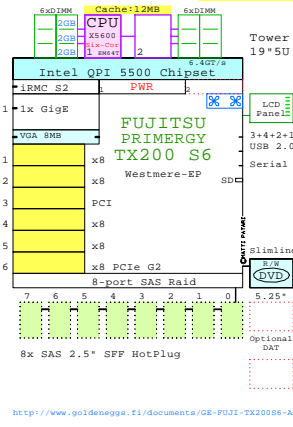

Xeon 2P-5U

Intel Xeon X5670 x86-64
2930MHz 2P-SixC

FUJI-TX200S6A

Note:
Link to TX200 S6
GoldenEggs
document

GE-links to other x86 families:

- <http://www.goldeneggs.fi/documents/GE-DELL-FAMILY-A.pdf>
- <http://www.goldeneggs.fi/documents/GE-IBM-FAMILY-A.pdf>
- <http://www.goldeneggs.fi/documents/GE-HP-FAMILY-A.pdf>
- <http://www.goldeneggs.fi/documents/GE-SUN-FAMILY-A.pdf>

Created by:
Matti.Patari@Kolumbus.Fi
Helsinki

Tip for detail printing:
- Zoom in area of interest
- Print, Print Current View

GoldenEggs Home:
<http://www.goldeneggs.fi>

©2011 Matti Patari, All rights reserved.

GOLDEN EGGS Visuals™ Helsinki	30-Jan-2011	GE-FUJI-FAMILY-A
		Matti.Patari@Kolumbus.fi
Fujitsu x86 Server 8P,4P,2P Intel GOLDEN EGGS Visuals, Helsinki