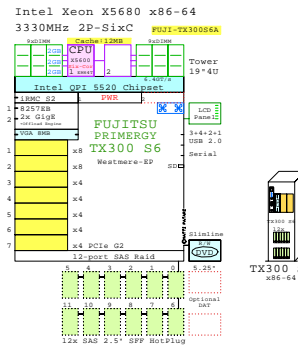

Compare Tower, Intel 1- and 2-socket 4U x86-64 Servers

Tower

Tip for detail printing:
- Zoom in area of interest
- Print, Print Current View

GE-link to this document: <http://www.goldeneggs.fi/documents/GE-COMPARE-TOWER-A.pdf>

Dell

IBM

HP

Fujitsu

Lenovo

Acer

Golden Eggs Home:
<http://www.goldeneggs.fi>

Tower

Date: 22-May-2011

© 2010 Matti Patari. All rights reserved.
GOLDEN EGGS Visuals™
Matti.Patari@kolubus.fi