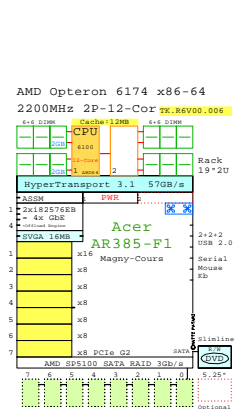

Compare AMD and Intel 2-socket 2U x86 rack servers

GE-link to this document: <http://www.goldeneggs.fi/documents/GE-COMPARE-2P-2U-A.pdf>

2U

Tip for detail printing:
- Zoom in area of interest
- Print, Print Current View

Dell

IBM

HP

Fujitsu

SUN

Acer

Cisco

Lenovo

AMD Opteron x86-64

GE-link to R715 GoldenEggs Picture