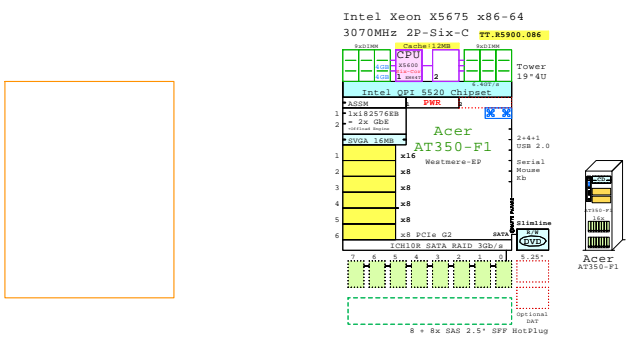

Compare Tower, Intel 1- and 2-socket 4U x86-64 Servers

Tower

Tip for detail printing:
- Zoom in area of interest
- Print, Print Current View

GE-link to this document: <http://www.goldeneggs.fi/documents/GE-COMPARE-TOWER-A.pdf>

Dell

IBM

HP

Fujitsu

Lenovo

Acer