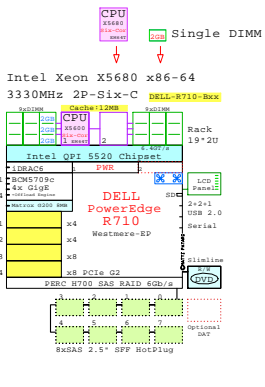

Intel Xeon x86-64

GE-links to x86 FAMILY Pictures:

GE-links to x86 COMPARE Pictures:

2U

Date: 22-May-2011

Compare AMD and Intel 2-socket 2U x86 rack servers

Golden Eggs Home:

<http://www.goldeneggs.fi>

© 2010 Matti Patari, All rights reserved.
GOLDEN EGGS Visuals Helsinki Matti.Patari@kolumbus.fi