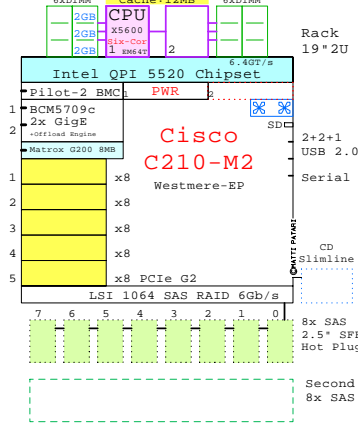

Xeon 4P-4U

Intel Xeon E7-4870 x86-64
2400MHz 4P-10Core **CISCO-C460-M2a**

Xeon 2P-2U

Extended-Memory **1TB**

Intel Xeon E7-2870 x86-64
2400MHz 2P-10Core **CISCO-C260-M2a**

Xeon 2P-2U

Extended-Memory **0.8TB**

Intel Xeon X5680 x86-64
3330MHz 2P-Six-C **CISCO-C250-M2a**

Xeon 2P-2U

Intel Xeon X5680 x86-64
3330MHz 2P-Six-C **CISCO-C210-M2a**

Xeon 2P-1U

Intel Xeon X5680 x86-64
3330MHz 2P-Six-C **CISCO-C200-M2a**

4x 1GbE

Remote Manager

↑ Link to C200-M2 Detail-Document

GE-links to other x86 families:

- <http://www.goldeneggs.fi/documents/GE-DELL-FAMILY-A.pdf>
- <http://www.goldeneggs.fi/documents/GE-IBM-FAMILY-A.pdf>
- <http://www.goldeneggs.fi/documents/GE-HP-FAMILY-A.pdf>
- <http://www.goldeneggs.fi/documents/GE-FUJI-FAMILY-A.pdf>
- <http://www.goldeneggs.fi/documents/GE-SUN-FAMILY-A.pdf>
- <http://www.goldeneggs.fi/documents/GE-ACER-FAMILY-A.pdf>
- <http://www.goldeneggs.fi/documents/GE-LENOVO-FAMILY-A.pdf>

Created by:
Matti.Patari@Kolumbus.Fi
Helsinki

Tip for detail printing:
- Zoom in area of interest
- Print, Print Current View

GoldenEggs Home:
<http://www.goldeneggs.fi>

© 2011 Matti Patari, All rights reserved.

GOLDEN EGGS Visuals Helsinki	12-Jun-2011	GE-CISCO-FAMILY-A2
Matti.Patari@Kolumbus.fi		

Cisco UCS x86 Server 4P,2P Intel
GOLDEN EGGS Visuals, Helsinki