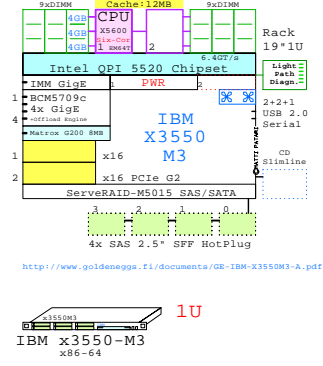

Xeon 2P-1U

Intel Xeon X5670 x86-64
2930MHz 2P-Six-C IBM-7944-M2x

1U

Note:
Link to X3650-M3
GoldenEggs
document