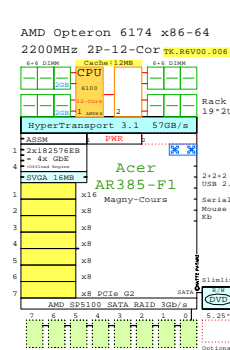

Compare AMD and Intel 2-socket 2U x86 rack servers

GE-link to this document: <http://www.goldeneggs.fi/documents/GE-COMPARE-2P-2U-A.pdf>

2U

Tip for detail printing:
- Zoom in area of interest
- Print, Print Current View

Dell

IBM

HP

Fujitsu

SUN

Acer

Cisco

Lenovo

AMD Opteron x86-64

GE-link to R715 GoldenEggs Picture

Intel Xeon x86-64

GE-links to x86 FAMILY Pictures:

GE-links to x86 COMPARE Pictures:

2U

Date: 22-May-2011

Compare AMD and Intel 2-socket 2U x86 rack servers

Golden Eggs Home:

<http://www.goldeneggs.fi>

© 2010 Matti Patari, All rights reserved.
GOLDEN EGGS Visuals Helsinki
Matti.Patari@kolumbus.fi