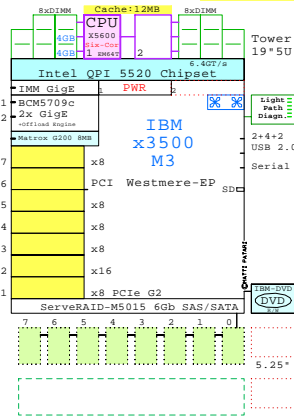

Xeon 2P-5U

Intel Xeon X5680 x86-64
3330MHz 2P-Six-C IBM-7380-92x