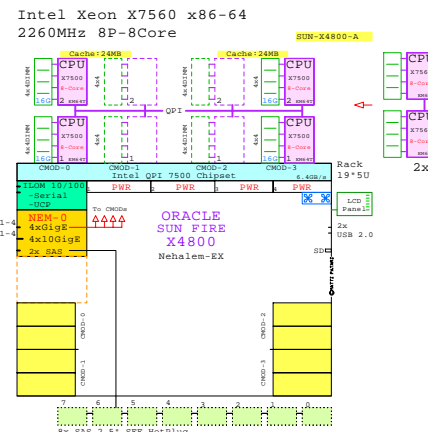

5U

X4800 4P + 4P 5U 2TB

Note, Modular Blade construction

X4640 4P + 4P 4U 1TB