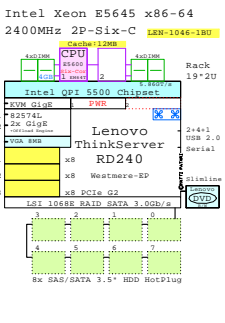

Intel Xeon x86-64

GE-links to x86 FAMILY Pictures:

GE-links to x86 COMPARE Pictures:

2U

Date: 22-May-2011

Compare AMD and Intel 2-socket 2U x86 rack servers

Golden Eggs Home:

<http://www.goldeneggs.fi>

© 2010 Matti Patari, All rights reserved.
GOLDEN EGGS Visuals Helsinki Matti.Patari@kolumbus.fi