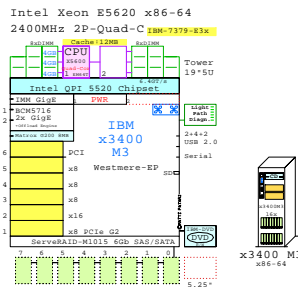

Compare Tower, Intel 1- and 2-socket 4U x86-64 Servers

Tower

Tip for detail printing:
- Zoom in area of interest
- Print, Print Current View

GE-link to this document: <http://www.goldeneggs.fi/documents/GE-COMPARE-TOWER-A.pdf>

Dell

IBM

HP

Fujitsu

Lenovo

Acer

Golden Eggs Home:
<http://www.goldeneggs.fi>

Tower

Date: 22-May-2011

© 2010 Matti Patari. All rights reserved.
GOLDEN EGGS Visuals™
Matti.Patari@kolubus.fi