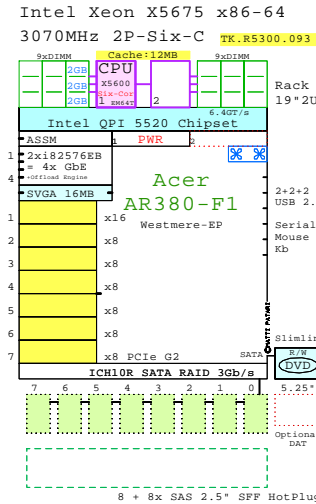

Acer x86 Server Family

GE-link to this document: <http://www.goldeneggs.fi/documents/GE-ACER-FAMILY-A.pdf>

Acer Rack Servers

Opteron 4P-2U

Opteron 2P-2U

Xeon 2P-2U

Xeon 2P-1U

↑ Link to AR360-F1 Detail-Document

Acer Tower Servers

Xeon 2P-4U

Xeon 2P-4U

GE-links to other x86 families:

- <http://www.goldeneggs.fi/documents/GE-DELL-FAMILY-A.pdf>
- <http://www.goldeneggs.fi/documents/GE-IBM-FAMILY-A.pdf>
- <http://www.goldeneggs.fi/documents/GE-HP-FAMILY-A.pdf>
- <http://www.goldeneggs.fi/documents/GE-FUJI-FAMILY-A.pdf>
- <http://www.goldeneggs.fi/documents/GE-SUN-FAMILY-A.pdf>
- <http://www.goldeneggs.fi/documents/GE-LENOVO-FAMILY-A.pdf>
- <http://www.goldeneggs.fi/documents/GE-CISCO-FAMILY-A.pdf>

Created by:
Matti.Patari@Kolumbus.Fi
Helsinki

Tip for detail printing:
- Zoom in area of interest
- Print, Print Current View

GoldenEggs Home:
<http://www.goldeneggs.fi>

© 2011 Matti Patari, All rights reserved.

GOLDEN EGGS Visuals™ Helsinki	03-May-2011	GE-ACER-FAMILY-A
		Matti.Patari@Kolumbus.fi

Acer x86 Server 4P,2P AMD,Intel
GOLDEN EGGS Visuals, Helsinki