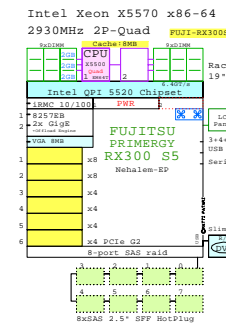

Intel Xeon x86-64

GE-links to x86 FAMILY Pictures:

GE-links to x86 COMPARE Pictures:

2U

Date: 22-May-2011

Compare AMD and Intel 2-socket 2U x86 rack servers

Golden Eggs Home:

<http://www.goldeneggs.fi>

© 2010 Matti Patari, All rights reserved.
GOLDEN EGGS Visuals Helsinki Matti.Patari@kolumbus.fi