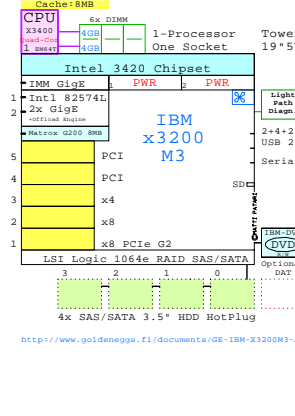

Xeon 1P-5U

Intel Xeon X3450 x86-64
2670MHz 1P-Quad-C IBM-7328-E4x

x3200 M3
x86-64

GE-links to other x86 families:

- <http://www.goldeneggs.fi/documents/GE-DELL-FAMILY-A.pdf>
- <http://www.goldeneggs.fi/documents/GE-FUJI-FAMILY-A.pdf>
- <http://www.goldeneggs.fi/documents/GE-SUN-FAMILY-A.pdf>
- <http://www.goldeneggs.fi/documents/GE-ACER-FAMILY-A.pdf>
- <http://www.goldeneggs.fi/documents/GE-LENOVO-FAMILY-A.pdf>
- <http://www.goldeneggs.fi/documents/GE-CISCO-FAMILY-A.pdf>

Created by:
Matti.Patari@Kolumbus.Fi
Helsinki

Tip for detail printing:
- Zoom in area of interest
- Print, Print Current View

GoldenEggs Home:
<http://www.goldeneggs.fi>

© 2011 Matti Patari, All rights reserved.

GOLDEN EGGS Visuals™ Helsinki	19-Jun-2011	GE-IBM-FAMILY-A
		Matti.Patari@Kolumbus.fi

IBM x86 Servers 4P,2P,1P Intel
GOLDEN EGGS Visuals, Helsinki