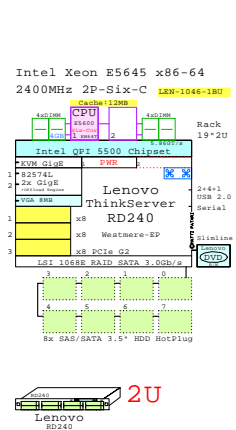

Intel Xeon x86-64

GE-links to x86 FAMILY Pictures:

GE-links to x86 COMPARE Pictures:

2U

Date: 22-May-2011

Compare AMD and Intel 2-socket 2U x86 rack servers

Golden Eggs Home:
<http://www.goldeneggs.fi>

© 2010 Matti Patari, All rights reserved.
GOLDEN EGGS Visuals Helsinki
Matti.Patari@kolumbus.fi
Compare AMD/Intel 2-socket system
GOLDEN EGGS Visuals, Helsinki