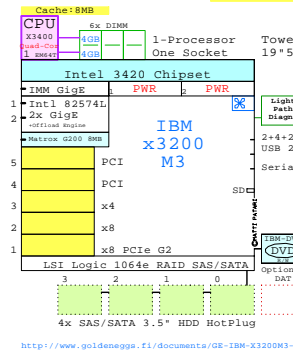

Xeon 1P-5U

Intel Xeon X3450 x86-64
2670MHz 1P-Quad-C IBM-7328-E4x

5U

GE-links to other x86 families:

- <http://www.goldeneggs.fi/documents/GE-DELL-FAMILY-A.pdf>
- <http://www.goldeneggs.fi/documents/GE-FUJI-FAMILY-A.pdf>
- <http://www.goldeneggs.fi/documents/GE-SUN-FAMILY-A.pdf>
- <http://www.goldeneggs.fi/documents/GE-ACER-FAMILY-A.pdf>
- <http://www.goldeneggs.fi/documents/GE-LENOVO-FAMILY-A.pdf>
- <http://www.goldeneggs.fi/documents/GE-CISCO-FAMILY-A.pdf>

Created by:
Matti.Patari@Kolumbus.Fi
Helsinki

Tip for detail printing:
- Zoom in area of interest
- Print, Print Current View

GoldenEggs Home:
<http://www.goldeneggs.fi>

© 2011 Matti Patari, All rights reserved.

GOLDEN EGGS Visuals™ Helsinki	19-Jun-2011	GE-IBM-FAMILY-A
		Matti.Patari@Kolumbus.fi

IBM x86 Servers 4P,2P,1P Intel
GOLDEN EGGS Visuals, Helsinki