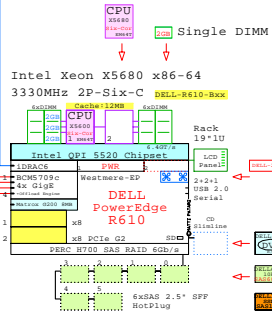

Compare Intel and AMD 2-socket 1U x86 rack servers

GE-link to this document: <http://www.goldeneggs.fi/documents/GE-COMPARE-2P-1U-A.pdf>

1U

Tip for detail printing:
- Zoom in area of interest
- Print, Print Current View

Dell

IBM

HP

Fujitsu

SUN

Acer

Cisco

Lenovo

Intel Xeon x86-64

GE-link to R610 GoldenEggs Picture