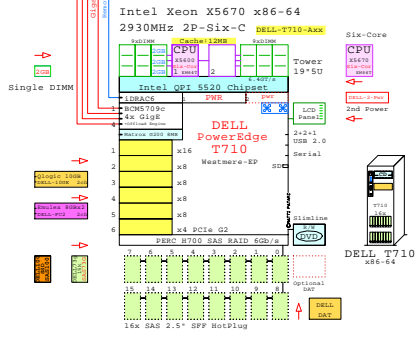

Compare Tower, Intel 1- and 2-socket 4U x86-64 Servers

Tower

Tip for detail printing:
- Zoom in area of interest
- Print, Print Current View

GE-link to this document: <http://www.goldeneggs.fi/documents/GE-COMPARE-TOWER-A.pdf>

Dell

IBM

HP

Fujitsu

Lenovo

Acer

Golden Eggs Home:
<http://www.goldeneggs.fi>

Tower

Date: 22-May-2011

© 2010 Matti Patari. All rights reserved.
GOLDEN EGGS Visuals™
Matti.Patari@kolubus.fi