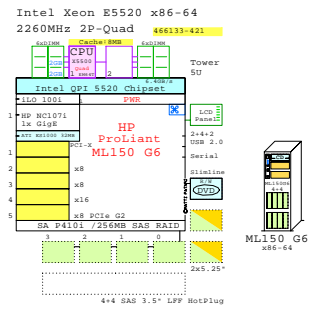

GE-link to T710 GoldenEggs Picture
<http://www.goldeneggs.fi/documents/GE-DELL-T710-A.pdf>