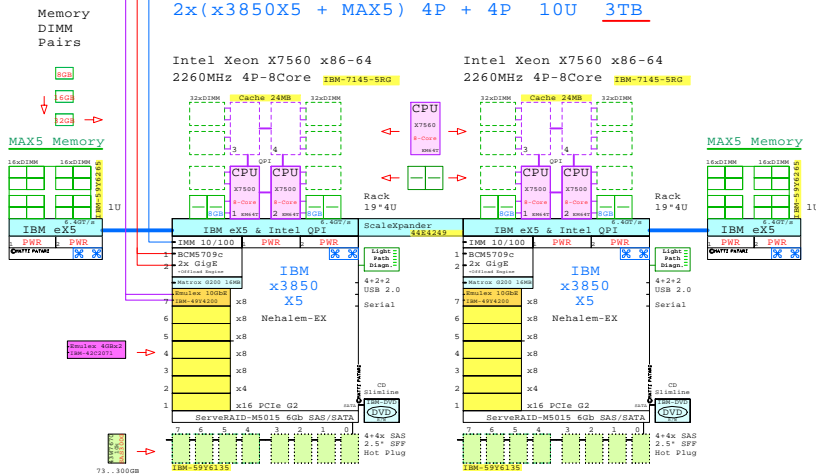

IBM

2x(x3850X5 + MAX5) 4P + 4P 10U 3TB

GE-link to x3850 GoldenEggs Picture

10U

8U

7U

DL980-G7 4P + 4P 8U 2TB