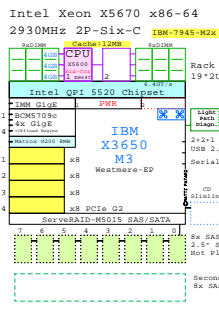

Intel Xeon x86-64

GE-links to x86 FAMILY Pictures:

GE-links to x86 COMPARE Pictures:

2U

Date: 22-May-2011

Compare AMD and Intel 2-socket 2U x86 rack servers

Golden Eggs Home:

<http://www.goldeneggs.fi>

© 2010 Matti Patari, All rights reserved.
GOLDEN EGGS Visuals Helsinki
Matti.Patari@kolumbus.fi