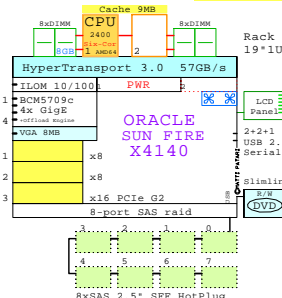

Opteron 2P-1U

AMD Opteron 2431 x86-64
2400MHz 2P Six-C

SUN-X4140-B

1U

Note:
Link to X4140 GoldenEggs document

- Link to Dell family: <http://www.goldeneggs.fi/documents/GE-DELL-FAMILY-A.pdf>
- Link to IBM family: <http://www.goldeneggs.fi/documents/GE-IBM-FAMILY-A.pdf>
- Link to HP family: <http://www.goldeneggs.fi/documents/GE-HP-FAMILY-A.pdf>
- Link to Fujitsu family: <http://www.goldeneggs.fi/documents/GE-FUJITSU-FAMILY-A.pdf>

Created by:
Matti.Patari@Kolumbus.Fi
Helsinki

Tip for detail printing:
- Zoom in area of interest
- Print, Print Current View

GoldenEggs Home:
<http://www.goldeneggs.fi>

© 2011 Matti Patari, All rights reserved.

GOLDEN EGGS Visuals™ Helsinki	30-Jan-2011	GE-SUN-FAMILY-A
		Matti.Patari@Kolumbus.fi

SUN x86 Server 8P,4P,2P Intel,AMD
GOLDEN EGGS Visuals, Helsinki