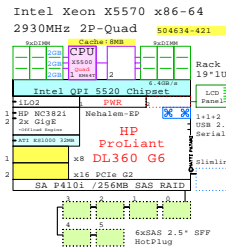

Compare Intel and AMD 2-socket 1U x86 rack servers

GE-link to this document: <http://www.goldeneggs.fi/documents/GE-COMPARE-2P-1U-A.pdf>

1U

Tip for detail printing:
- Zoom in area of interest
- Print, Print Current View

Dell

IBM

HP

Fujitsu

SUN

Acer

Cisco

Lenovo

Intel Xeon x86-64

GE-link to R610 GoldenEggs Picture

AMD Opteron x86-64

Opteron 4100

Opteron 6100

GE-links to x86 FAMILY Pictures:

GE-links to x86 COMPARE Pictures:

GoldenEggs Home:

<http://www.goldeneggs.fi>

1U

Date: 22-May-2011

© 2010 Matti Patari. All rights reserved.

GOLDEN EGGS Visuals™ Helsinki	22-May-2011	GE-COMPARE-2P-1U-A
Matti.Patari@Kolumbus.Fi		
Compare AMD/Intel 2P-1U systems		
GOLDEN EGGS Visuals, Helsinki