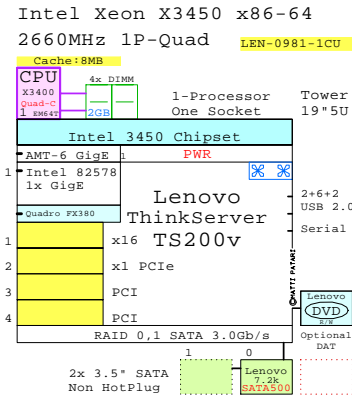

Xeon 1P-5U

Created by:
Matti.Patari@Kolumbus.Fi
Helsinki

Tip for detail printing:
- Zoom in area of interest
- Print, Print Current View

GoldenEggs Home:
<http://www.goldeneggs.fi>

© 2011 Matti Patari, All rights reserved.

GOLDEN EGGS Visuals Helsinki	03-May-2011	GE-LENOVO-FAMILY-A Matti.Patari@Kolumbus.fi