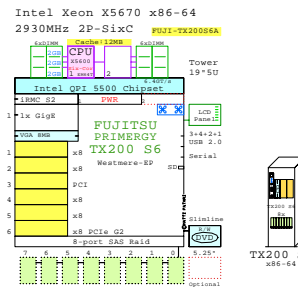

Compare Tower, Intel 1- and 2-socket 4U x86-64 Servers

Tower

Tip for detail printing:
- Zoom in area of interest
- Print, Print Current View

GE-link to this document: <http://www.goldeneggs.fi/documents/GE-COMPARE-TOWER-A.pdf>

Dell

IBM

HP

Fujitsu

Lenovo

Acer

Golden Eggs Home:
<http://www.goldeneggs.fi>

Tower

Date: 22-May-2011

© 2010 Matti Patari. All rights reserved.
GOLDEN EGGS Visuals™
Matti.Patari@kolubus.fi