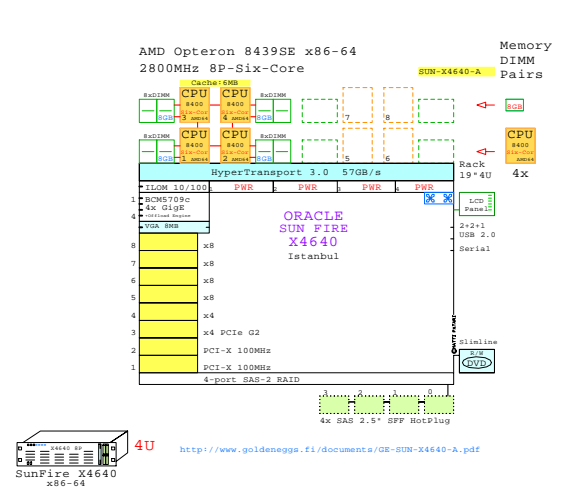

GE-links to x86 FAMILY Pictures:

GE-links to x86 COMPARE Pictures:

Golden Eggs Home:
<http://www.goldeneggs.fi>