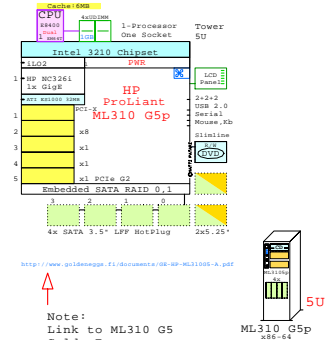

Xeon 1P-5U

Intel Core2 E8400 x86-64
3000MHz 1P-Dual

5U

Note:
Link to ML310 G5
GoldenEggs
document

Link to Dell family: <http://www.goldeneggs.fi/documents/GE-DELL-FAMILY-A.pdf>
Link to IBM family: <http://www.goldeneggs.fi/documents/GE-IBM-FAMILY-A.pdf>
Link to Fujitsu family: <http://www.goldeneggs.fi/documents/GE-FUJITSU-FAMILY-A.pdf>
Link to SUN family: <http://www.goldeneggs.fi/documents/GE-SUN-FAMILY-A.pdf>

Created by:
Matti.Patari@Kolumbus.Fi
Helsinki

Tip for detail printing:
- Zoom in area of interest
- Print, Print Current View

GoldenEggs Home:
<http://www.goldeneggs.fi>

©2011 Matti Patari, All rights reserved.

GOLDEN EGGS fi amla Helsinki	30-Jan-2011 fi amla Helsinki	GE-HP-FAMILY-A fi amla Helsinki
HP x86 Server 8P,4P,2P Intel,AMD		GOLDEN EGGS Visuals, Helsinki