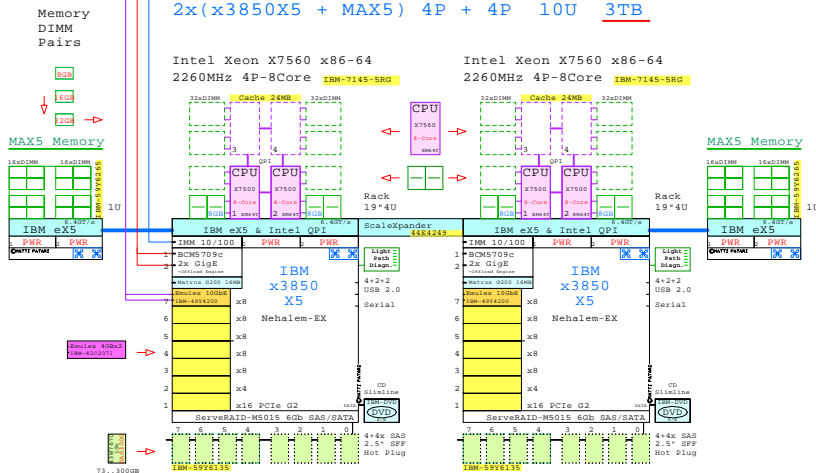

IBM

2x(x3850X5 + MAX5) 4P + 4P 10U 3TB

GE-link to x3850 GoldenEggs Picture

10U

8U

7U

SUN

Fujitsu

RX900-S1 4P + 4P 8U 2TB