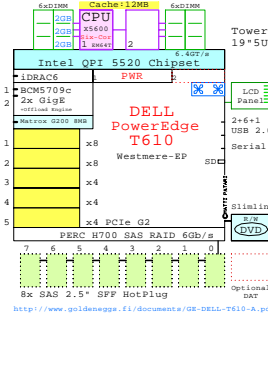

Xeon 2P-5U

Intel Xeon X5670 x86-64
2930MHz 2P-Six-C **DELL-T610-Axx**

<http://www.goldeneggs.fi/documents/GE-DELL-T610-A.pdf>