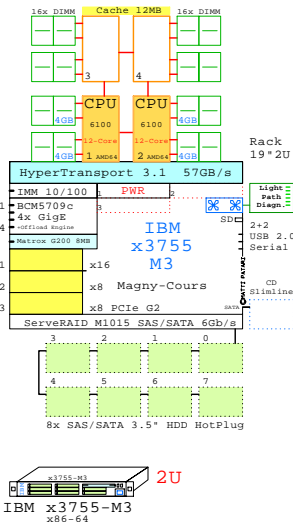

IBM Rack Servers

IBM Tower Servers

Opteron 4P-2U

AMD Opteron 6172 x86-64
2100MHz 4P 12-Cor IBM-7164-62U