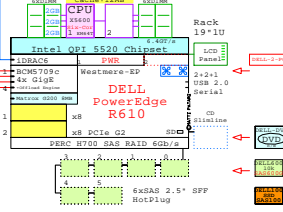

Compare Intel and AMD 2-socket 1U x86 rack servers

GE-link to this document: <http://www.goldeneggs.fi/documents/GE-COMPARE-2P-1U-A.pdf>

1U

Tip for detail printing:
- Zoom in area of interest
- Print, Print Current View

Dell

IBM

HP

Fujitsu

SUN

Acer

Cisco

Lenovo

Intel Xeon x86-64

CPU
x860
x8600
x8600
Single DIMM

Intel Xeon X5680 x86-64

3330MHz 2P-Six-C DELL-R610-Bbox