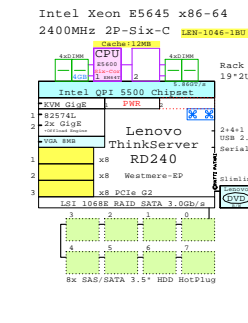

Intel Xeon x86-64

GE-links to x86 FAMILY Pictures:

GE-links to x86 COMPARE Pictures:

2U

Date: 22-May-2011

Compare AMD and Intel 2-socket 2U x86 rack servers

Golden Eggs Home:

<http://www.goldeneggs.fi>

© 2010 Matti Patari, All rights reserved.
GOLDEN EGGS Visuals Helsinki Matti.Patari@kolumbus.fi