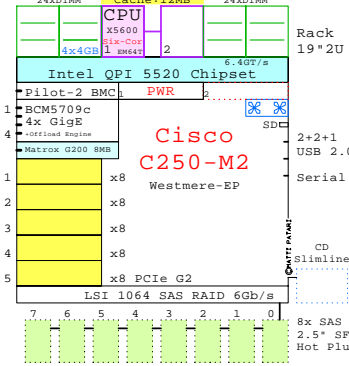

Xeon 4P-4U

Intel Xeon E7-4870 x86-64
2400MHz 4P-10Core **CISCO-C460-M2a**

Xeon 2P-2U

Extended-Memory **1TB**

Intel Xeon E7-2870 x86-64
2400MHz 2P-10Core **CISCO-C260-M2a**

Xeon 2P-2U

Extended-Memory **0.8TB**

Intel Xeon X5680 x86-64
3330MHz 2P-Six-C **CISCO-C250-M2a**

Xeon 2P-2U

Intel Xeon X5680 x86-64
3330MHz 2P-Six-C **CISCO-C210-M2a**

Xeon 2P-1U

Intel Xeon X5680 x86-64
3330MHz 2P-Six-C **CISCO-C200-M2a**

4x 1GbE

Remote Manager

↑ Link to C200-M2 Detail-Document

GE-links to other x86 families:

- <http://www.goldeneggs.fi/documents/GE-DELL-FAMILY-A.pdf>
- <http://www.goldeneggs.fi/documents/GE-IBM-FAMILY-A.pdf>
- <http://www.goldeneggs.fi/documents/GE-HP-FAMILY-A.pdf>
- <http://www.goldeneggs.fi/documents/GE-FUJI-FAMILY-A.pdf>
- <http://www.goldeneggs.fi/documents/GE-SUN-FAMILY-A.pdf>
- <http://www.goldeneggs.fi/documents/GE-ACER-FAMILY-A.pdf>
- <http://www.goldeneggs.fi/documents/GE-LENOVO-FAMILY-A.pdf>

Created by:
Matti.Patari@Kolumbus.Fi
Helsinki

Tip for detail printing:
- Zoom in area of interest
- Print, Print Current View

GoldenEggs Home:
<http://www.goldeneggs.fi>

© 2011 Matti Patari, All rights reserved.

GOLDEN EGGS Visuals Helsinki	12-Jun-2011	GE-CISCO-FAMILY-A-2
Matti.Patari@Kolumbus.fi		

Cisco UCS x86 Server 4P,2P Intel
GOLDEN EGGS Visuals, Helsinki