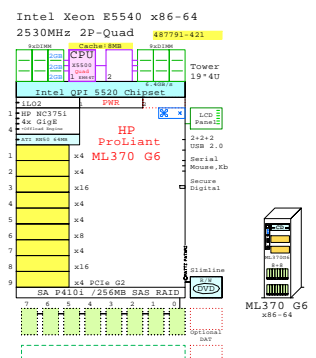

Compare Tower, Intel 1- and 2-socket 4U x86-64 Servers

Tower

Tip for detail printing:
- Zoom in area of interest
- Print, Print Current View

GE-link to this document: <http://www.goldeneggs.fi/documents/GE-COMPARE-TOWER-A.pdf>

Dell

IBM

HP

Fujitsu

Lenovo

Acer