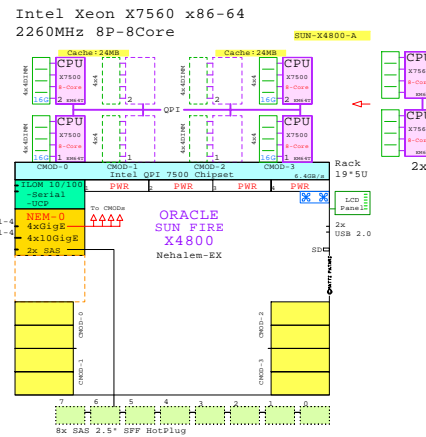

X4800 4P + 4P 5U 2TB

Note, Modular Blade construction

X4640 4P + 4P 4U 1TB