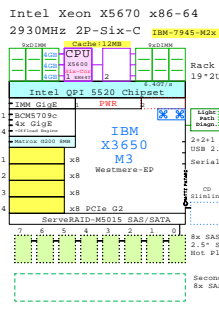

Intel Xeon x86-64

GE-links to x86 FAMILY Pictures:

GE-links to x86 COMPARE Pictures:

2U

Date: 22-May-2011

Compare AMD and Intel 2-socket 2U x86 rack servers

Golden Eggs Home:

<http://www.goldeneggs.fi>

© 2010 Matti Patari, All rights reserved.
GOLDEN EGGS Visuals Helsinki Matti.Patari@kolumbus.fi