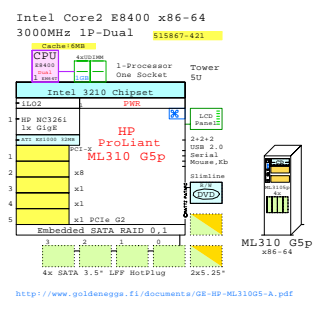

<http://www.goldeneggs.fi/documents/GE-DELL-T410-A.pdf>