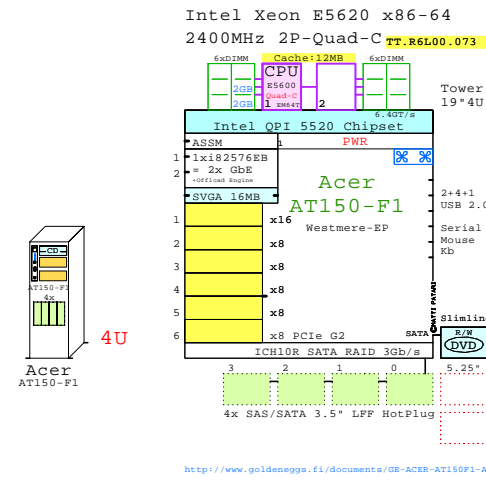

Xeon 2P-4U

GE-links to other x86 families:

- <http://www.goldeneggs.fi/documents/GE-DELL-FAMILY-A.pdf>
- <http://www.goldeneggs.fi/documents/GE-IBM-FAMILY-A.pdf>
- <http://www.goldeneggs.fi/documents/GE-HP-FAMILY-A.pdf>
- <http://www.goldeneggs.fi/documents/GE-FUJI-FAMILY-A.pdf>
- <http://www.goldeneggs.fi/documents/GE-SUN-FAMILY-A.pdf>
- <http://www.goldeneggs.fi/documents/GE-LENOVO-FAMILY-A.pdf>
- <http://www.goldeneggs.fi/documents/GE-CISCO-FAMILY-A.pdf>

Created by:
Matti.Patari@Kolumbus.Fi
Helsinki

Tip for detail printing:
- Zoom in area of interest
- Print, Print Current View

GoldenEggs Home:
<http://www.goldeneggs.fi>

© 2011 Matti Patari, All rights reserved.

GOLDEN EGGS Visuals™ Helsinki	03-May-2011	GE-ACER-FAMILY-A
		Matti.Patari@Kolumbus.fi

Acer x86 Server 4P,2P AMD,Intel
GOLDEN EGGS Visuals, Helsinki