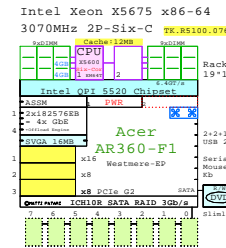

Compare Intel and AMD 2-socket 1U x86 rack servers

GE-link to this document: <http://www.goldeneggs.fi/documents/GE-COMPARE-2P-1U-A.pdf>

1U

Tip for detail printing:
- Zoom in area of interest
- Print, Print Current View

Dell

IBM

HP

Fujitsu

SUN

Acer

Cisco

Lenovo

Intel Xeon x86-64

GE-link to R610 GoldenEggs Picture

AMD Opteron x86-64

Opteron 4100

Opteron 6100

GE-links to x86 FAMILY Pictures:

GE-links to x86 COMPARE Pictures:

GoldenEggs Home:

<http://www.goldeneggs.fi>

1U

Date: 22-May-2011

© 2010 Matti Patari. All rights reserved.

GOLDEN EGGS Visuals™ Helsinki	22-May-2011	GE-COMPARE-2P-1U-A
Matti.Patari@Kolumbus.Fi		
Compare AMD/Intel 2P-1U systems		
GOLDEN EGGS Visuals, Helsinki