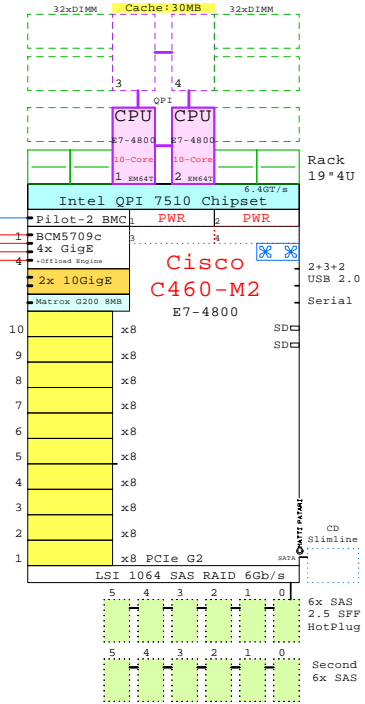

Xeon 4P-4U

Intel Xeon E7-4870 x86-64
2400MHz 4P-10Core **CISCO-C460-M2a**

Xeon 2P-2U

Extended-Memory **1TB**

Intel Xeon E7-2870 x86-64
2400MHz 2P-10Core **CISCO-C260-M2a**

Xeon 2P-2U

Extended-Memory **0.8TB**

Intel Xeon X5680 x86-64
3330MHz 2P-Six-C **CISCO-C250-M2a**

Xeon 2P-2U

Intel Xeon X5680 x86-64
3330MHz 2P-Six-C **CISCO-C210-M2a**

Xeon 2P-1U

Intel Xeon X5680 x86-64
3330MHz 2P-Six-C **CISCO-C200-M2a**

4x 1GbE

Remote Manager

↑ Link to C200-M2 Detail-Document

GE-links to other x86 families:

- <http://www.goldeneggs.fi/documents/GE-DELL-FAMILY-A.pdf>
- <http://www.goldeneggs.fi/documents/GE-IBM-FAMILY-A.pdf>
- <http://www.goldeneggs.fi/documents/GE-HP-FAMILY-A.pdf>
- <http://www.goldeneggs.fi/documents/GE-FUJI-FAMILY-A.pdf>
- <http://www.goldeneggs.fi/documents/GE-SUN-FAMILY-A.pdf>
- <http://www.goldeneggs.fi/documents/GE-ACER-FAMILY-A.pdf>
- <http://www.goldeneggs.fi/documents/GE-LENOVO-FAMILY-A.pdf>

Created by:
Matti.Patari@Kolumbus.Fi
Helsinki

Tip for detail printing:
- Zoom in area of interest
- Print, Print Current View

GoldenEggs Home:
<http://www.goldeneggs.fi>

© 2011 Matti Patari, All rights reserved.

GOLDEN EGGS Visuals Helsinki	12-Jun-2011	GE-CISCO-FAMILY-A2
Matti.Patari@Kolumbus.fi		

Cisco UCS x86 Server 4P,2P Intel
GOLDEN EGGS Visuals, Helsinki