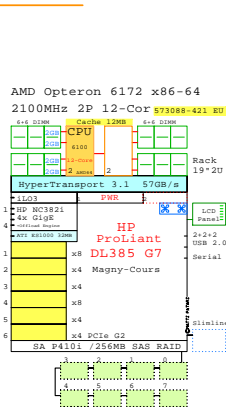

Compare AMD and Intel 2-socket 2U x86 rack servers

GE-link to this document: <http://www.goldeneggs.fi/documents/GE-COMPARE-2P-2U-A.pdf>

2U

Tip for detail printing:
- Zoom in area of interest
- Print, Print Current View

Dell

IBM

HP

Fujitsu

SUN

Acer

Cisco

Lenovo

AMD Opteron x86-64

GE-link to R715 GoldenEggs Picture