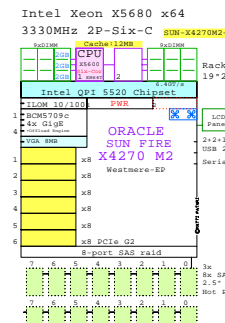

Intel Xeon x86-64

GE-links to x86 FAMILY Pictures:

GE-links to x86 COMPARE Pictures:

2U

Date: 22-May-2011

Compare AMD and Intel 2-socket 2U x86 rack servers

Golden Eggs Home:

<http://www.goldeneggs.fi>

© 2010 Matti Patari, All rights reserved.
GOLDEN EGGS Visuals Helsinki Matti.Patari@kolumbus.fi