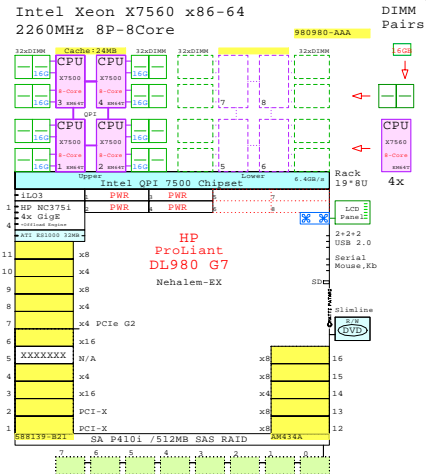

HP

DL980-G7 4P + 4P 8U 2TB