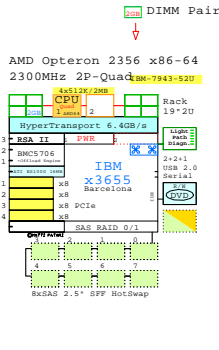

Compare AMD and Intel 2-socket 2U x86 rack servers

GE-link to this document: <http://www.goldeneggs.fi/documents/GE-COMPARE-2P-2U-A.pdf>

2U

Tip for detail printing:
- Zoom in area of interest
- Print, Print Current View

Dell

IBM

HP

Fujitsu

SUN

Acer

Cisco

Lenovo

AMD Opteron x86-64

GE-link to R715 GoldenEggs Picture