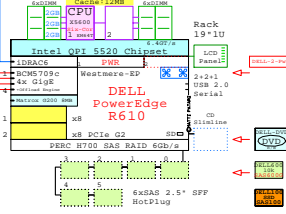

Compare Intel and AMD 2-socket 1U x86 rack servers

GE-link to this document: <http://www.goldeneggs.fi/documents/GE-COMPARE-2P-1U-A.pdf>

1U

Tip for detail printing:
- Zoom in area of interest
- Print, Print Current View

Dell

IBM

HP

Fujitsu

SUN

Acer

Cisco

Lenovo

Intel Xeon x86-64

CPU
x860
x8600
x8600
Single DIMM

Intel Xeon X5680 x86-64

3330MHz 2P-Six-C DELL-R610-Box