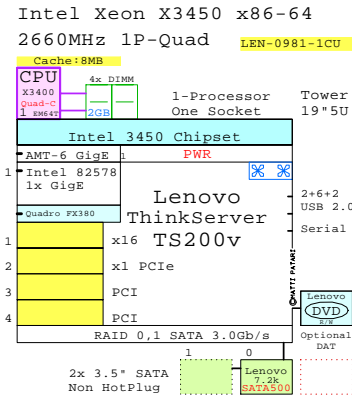

Xeon 1P-5U

Created by:
Matti.Patari@Kolumbus.Fi
Helsinki

Tip for detail printing:
- Zoom in area of interest
- Print, Print Current View

GoldenEggs Home:
<http://www.goldeneggs.fi>

© 2011 Matti Patari, All rights reserved.

GOLDEN EGGS Visuals Helsinki	03-May-2011	GE-LENOVO-FAMILY-A
		Matti.Patari@Kolumbus.fi