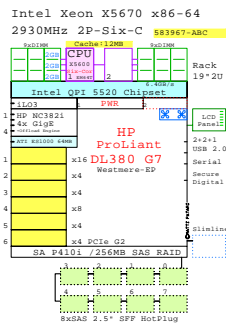

Intel Xeon x86-64

GE-links to x86 FAMILY Pictures:

GE-links to x86 COMPARE Pictures:

2U

Date: 22-May-2011

Compare AMD and Intel 2-socket 2U x86 rack servers

Golden Eggs Home:

<http://www.goldeneggs.fi>

© 2010 Matti Patari, All rights reserved.
GOLDEN EGGS Visuals Helsinki Matti.Patari@kolumbus.fi