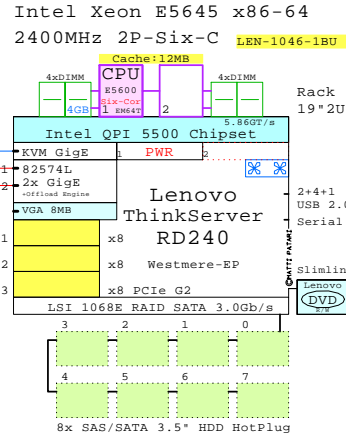

Lenovo x86 Server Family

GE-link to this document: <http://www.goldeneggs.fi/documents/GE-LENOVO-FAMILY-A.pdf>

Lenovo Rack Servers

Xeon 2P-2U