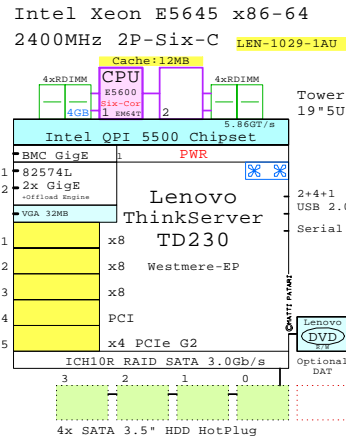

Lenovo Tower Servers

Xeon 2P-5U