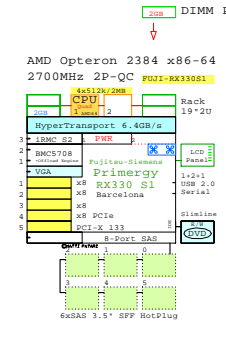

Compare AMD and Intel 2-socket 2U x86 rack servers

GE-link to this document: <http://www.goldeneggs.fi/documents/GE-COMPARE-2P-2U-A.pdf>

2U

Tip for detail printing:
- Zoom in area of interest
- Print, Print Current View

Dell

IBM

HP

Fujitsu

SUN

Acer

Cisco

Lenovo

AMD Opteron x86-64

GE-link to R715 GoldenEggs Picture

Intel Xeon x86-64

GE-links to x86 FAMILY Pictures:

GE-links to x86 COMPARE Pictures:

2U

Date: 22-May-2011

Compare AMD and Intel 2-socket 2U x86 rack servers

Golden Eggs Home:

<http://www.goldeneggs.fi>

© 2010 Matti Patari, All rights reserved.
GOLDEN EGGS Visuals Helsinki Matti.Patari@kolumbus.fi