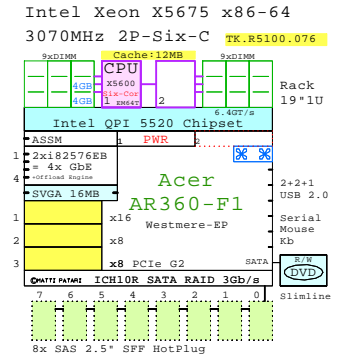

Xeon 2P-1U

↑ Link to AR360-F1 Detail-Document