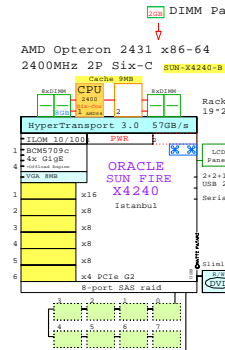

Compare AMD and Intel 2-socket 2U x86 rack servers

GE-link to this document: <http://www.goldeneggs.fi/documents/GE-COMPARE-2P-2U-A.pdf>

2U

Tip for detail printing:
- Zoom in area of interest
- Print, Print Current View

Dell

IBM

HP

Fujitsu

SUN

Acer

Cisco

Lenovo

AMD Opteron x86-64

GE-link to R715 GoldenEggs Picture