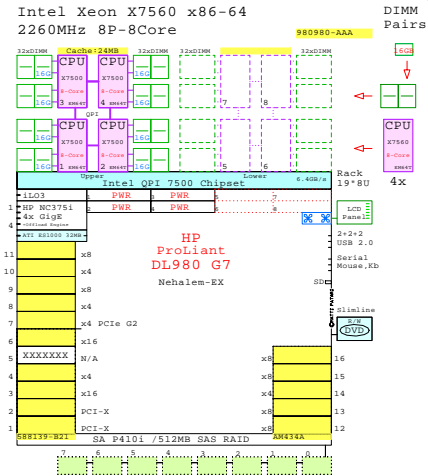

IBM

2x(x3850X5 + MAX5) 4P + 4P 10U 3TB

GE-link to x3850 GoldenEggs Picture

10U

8U

7U

DL980-G7 4P + 4P 8U 2TB

Fujitsu

RX900-S1 4P + 4P 8U 2TB

5U

X4800 4P + 4P 5U 2TB

Note, Modular Blade construction

X4640 4P + 4P 4U 1TB

GE-links to x86 FAMILY Pictures:

GE-links to x86 COMPARE Pictures:

Golden Eggs Home:
<http://www.goldeneggs.fi>