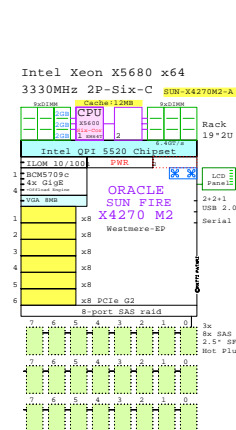

Intel Xeon x86-64

GE-links to x86 FAMILY Pictures:

GE-links to x86 COMPARE Pictures:

2U

Date: 22-May-2011

Compare AMD and Intel 2-socket 2U x86 rack servers

Golden Eggs Home:
<http://www.goldeneggs.fi>

© 2010 Matti Patari, All rights reserved.
GOLDEN EGGS Visuals Helsinki
Matti.Patari@kolumbus.fi
Compare AMD/Intel 2-socket system
GOLDEN EGGS Visuals, Helsinki