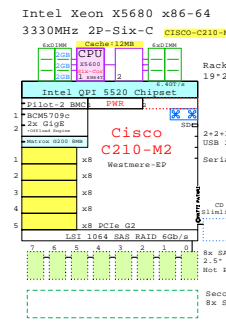

Intel Xeon x86-64

GE-links to x86 FAMILY Pictures:

GE-links to x86 COMPARE Pictures:

2U

Date: 22-May-2011

Compare AMD and Intel 2-socket 2U x86 rack servers

Golden Eggs Home:

<http://www.goldeneggs.fi>

© 2010 Matti Patari, All rights reserved.
GOLDEN EGGS Visuals Helsinki Matti.Patari@kolumbus.fi