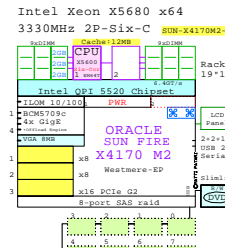

Compare Intel and AMD 2-socket 1U x86 rack servers

GE-link to this document: <http://www.goldeneggs.fi/documents/GE-COMPARE-2P-1U-A.pdf>

1U

Tip for detail printing:
- Zoom in area of interest
- Print, Print Current View

Dell

IBM

HP

Fujitsu

SUN

Acer

Cisco

Lenovo

Intel Xeon x86-64

GE-link to R610 GoldenEggs Picture

AMD Opteron x86-64

Opteron 4100

Opteron 6100

GE-links to x86 FAMILY Pictures:

GE-links to x86 COMPARE Pictures:

GoldenEggs Home:

<http://www.goldeneggs.fi>

1U

Date: 22-May-2011

© 2010 Matti Patari. All rights reserved.

GOLDEN EGGS Visuals™ Helsinki	22-May-2011	GE-COMPARE-2P-1U-A
Matti.Patari@Kolumbus.Fi		
Compare AMD/Intel 2P-1U systems		
GOLDEN EGGS Visuals, Helsinki