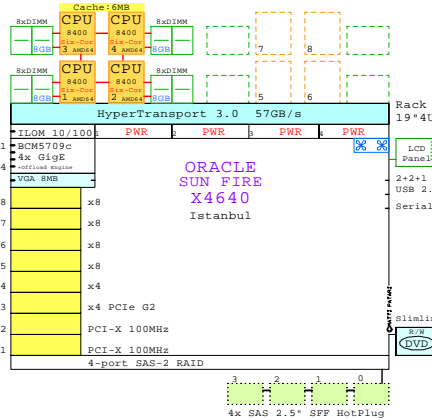

Opteron 8P-4U

AMD Opteron 8439SE x86-64
2800MHz 8P-Six-Core

SUN-X4640-A

4U