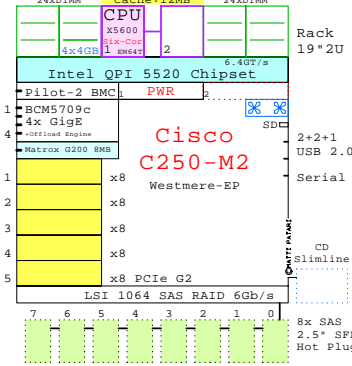

Xeon 4P-4U

Intel Xeon E7-4870 x86-64
2400MHz 4P-10Core **CISCO-C460-M2a**

Xeon 2P-2U

Extended-Memory **1TB**

Intel Xeon E7-2870 x86-64
2400MHz 2P-10Core **CISCO-C260-M2a**

Xeon 2P-2U

Extended-Memory **0.8TB**

Intel Xeon X5680 x86-64
3330MHz 2P-Six-C **CISCO-C250-M2a**

Xeon 2P-2U

Intel Xeon X5680 x86-64
3330MHz 2P-Six-C **CISCO-C210-M2a**

Xeon 2P-1U

Intel Xeon X5680 x86-64
3330MHz 2P-Six-C **CISCO-C200-M2a**

4x 1GbE

Remote Manager

↑ Link to C200-M2 Detail-Document

GE-links to other x86 families:

- <http://www.goldeneggs.fi/documents/GE-DELL-FAMILY-A.pdf>
- <http://www.goldeneggs.fi/documents/GE-IBM-FAMILY-A.pdf>
- <http://www.goldeneggs.fi/documents/GE-HP-FAMILY-A.pdf>
- <http://www.goldeneggs.fi/documents/GE-FUJI-FAMILY-A.pdf>
- <http://www.goldeneggs.fi/documents/GE-SUN-FAMILY-A.pdf>
- <http://www.goldeneggs.fi/documents/GE-ACER-FAMILY-A.pdf>
- <http://www.goldeneggs.fi/documents/GE-LENOVO-FAMILY-A.pdf>

Created by:
Matti.Patari@Kolumbus.Fi
Helsinki

Tip for detail printing:
- Zoom in area of interest
- Print, Print Current View

GoldenEggs Home:
<http://www.goldeneggs.fi>

© 2011 Matti Patari, All rights reserved.

GOLDEN EGGS Visuals Helsinki	12-Jun-2011	GE-CISCO-FAMILY-A2
Matti.Patari@Kolumbus.fi		

Cisco UCS x86 Server 4P,2P Intel
GOLDEN EGGS Visuals, Helsinki