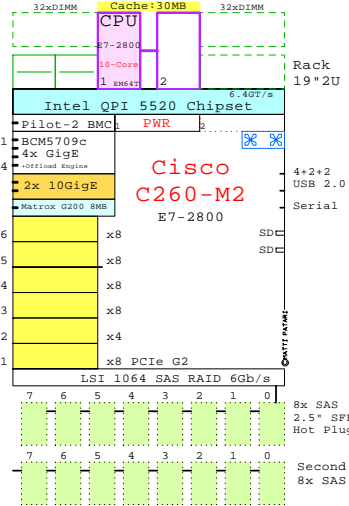

Xeon 4P-4U

Intel Xeon E7-4870 x86-64
2400MHz 4P-10Core **CISCO-C460-M2a**

Xeon 2P-2U

Extended-Memory **1TB**

Intel Xeon E7-2870 x86-64
2400MHz 2P-10Core **CISCO-C260-M2a**

Xeon 2P-2U

Extended-Memory **0.8TB**

Intel Xeon X5680 x86-64
3330MHz 2P-Six-C **CISCO-C250-M2a**

Xeon 2P-2U

Intel Xeon X5680 x86-64
3330MHz 2P-Six-C **CISCO-C210-M2a**

Xeon 2P-1U

Intel Xeon X5680 x86-64
3330MHz 2P-Six-C **CISCO-C200-M2a**

4x 1GbE

Remote Manager

↑ Link to C200-M2 Detail-Document

GE-links to other x86 families:

- <http://www.goldeneggs.fi/documents/GE-DELL-FAMILY-A.pdf>
- <http://www.goldeneggs.fi/documents/GE-IBM-FAMILY-A.pdf>
- <http://www.goldeneggs.fi/documents/GE-HP-FAMILY-A.pdf>
- <http://www.goldeneggs.fi/documents/GE-FUJI-FAMILY-A.pdf>
- <http://www.goldeneggs.fi/documents/GE-SUN-FAMILY-A.pdf>
- <http://www.goldeneggs.fi/documents/GE-ACER-FAMILY-A.pdf>
- <http://www.goldeneggs.fi/documents/GE-LENOVO-FAMILY-A.pdf>

Created by:
Matti.Patari@Kolumbus.Fi
Helsinki

Tip for detail printing:
- Zoom in area of interest
- Print, Print Current View

GoldenEggs Home:
<http://www.goldeneggs.fi>

© 2011 Matti Patari, All rights reserved.

GOLDEN EGGS Visuals Helsinki	12-Jun-2011	GE-CISCO-FAMILY-A-2
Matti.Patari@Kolumbus.fi		

Cisco UCS x86 Server 4P,2P Intel
GOLDEN EGGS Visuals, Helsinki