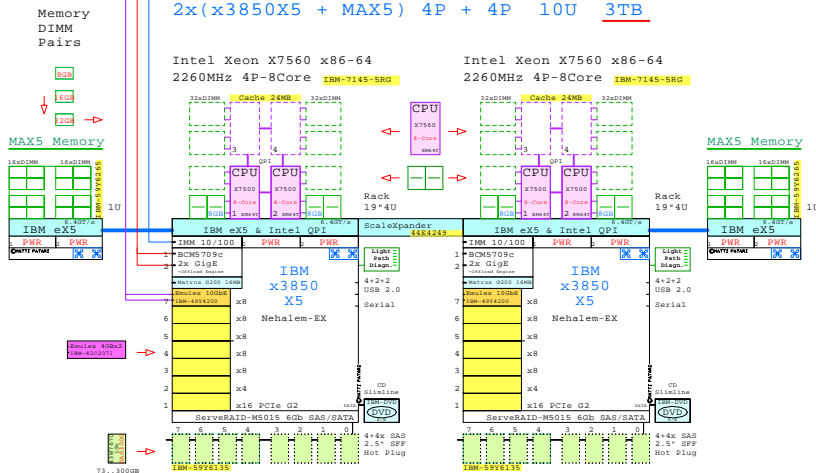

IBM

2x(x3850X5 + MAX5) 4P + 4P 10U 3TB