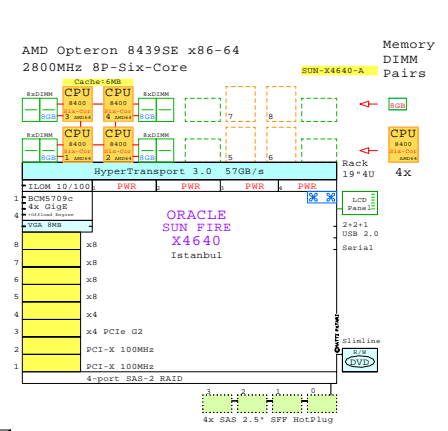

7U

X4640 4P + 4P 4U 1TB