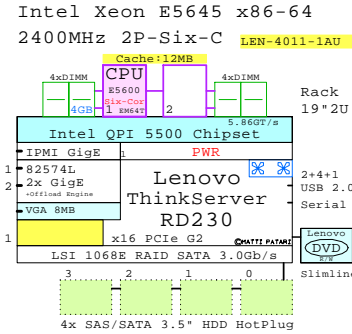

Xeon 2P-1U

↑ Link to RD230 Detail-Document

GE-links to other x86 families:

- <http://www.goldeneggs.fi/documents/GE-DELL-FAMILY-A.pdf>
- <http://www.goldeneggs.fi/documents/GE-IBM-FAMILY-A.pdf>
- <http://www.goldeneggs.fi/documents/GE-HP-FAMILY-A.pdf>
- <http://www.goldeneggs.fi/documents/GE-FUJI-FAMILY-A.pdf>
- <http://www.goldeneggs.fi/documents/GE-SUN-FAMILY-A.pdf>
- <http://www.goldeneggs.fi/documents/GE-ACER-FAMILY-A.pdf>
- <http://www.goldeneggs.fi/documents/GE-CISCO-FAMILY-A.pdf>