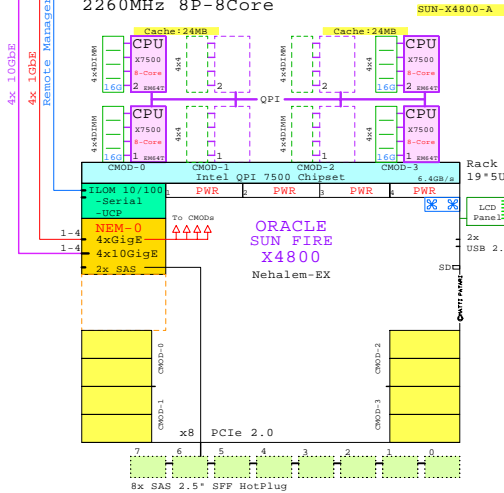

SUN SunFire x86 Server Family

GE-link to this document: <http://www.goldeneggs.fi/documents/GE-SUN-FAMILY-A.pdf>

SUN Rack Servers

Xeon 8P-5U

Intel Xeon X7560 x86-64
2260MHz 8P-8Core

SUN-X4800-A

5U