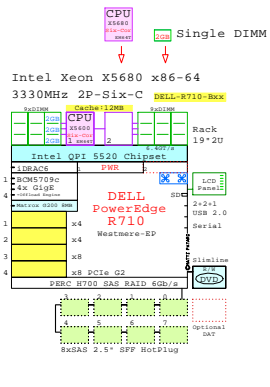

Intel Xeon x86-64

GE-links to x86 FAMILY Pictures:

GE-links to x86 COMPARE Pictures:

2U

Date: 22-May-2011

Compare AMD and Intel 2-socket 2U x86 rack servers

Golden Eggs Home:

<http://www.goldeneggs.fi>

© 2010 Matti Patari, All rights reserved.
GOLDEN EGGS Visuals Helsinki Matti.Patari@kolumbus.fi