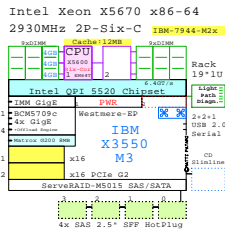

Compare Intel and AMD 2-socket 1U x86 rack servers

GE-link to this document: <http://www.goldeneggs.fi/documents/GE-COMPARE-2P-1U-A.pdf>

1U

Tip for detail printing:
- Zoom in area of interest
- Print, Print Current View

Dell

IBM

HP

Fujitsu

SUN

Acer

Cisco

Lenovo

Intel Xeon x86-64

GE-link to R610 GoldenEggs Picture

AMD Opteron x86-64

Opteron 4100

Opteron 6100

GE-links to x86 FAMILY Pictures:

GE-links to x86 COMPARE Pictures:

GoldenEggs Home:

<http://www.goldeneggs.fi>

1U

Date: 22-May-2011

© 2010 Matti Patari. All rights reserved.

GOLDEN EGGS Visuals™ Helsinki	22-May-2011	GE-COMPARE-2P-1U-A
Matti.Patari@Kolumbus.Fi		
Compare AMD/Intel 2P-1U systems		
GOLDEN EGGS Visuals, Helsinki