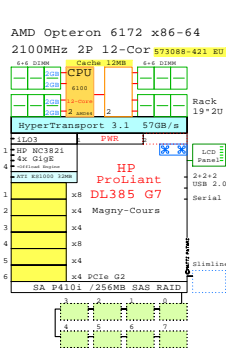

Compare AMD and Intel 2-socket 2U x86 rack servers

GE-link to this document: <http://www.goldeneggs.fi/documents/GE-COMPARE-2P-2U-A.pdf>

2U

Tip for detail printing:
- Zoom in area of interest
- Print, Print Current View

Dell

IBM

HP

Fujitsu

SUN

Acer

Cisco

Lenovo

AMD Opteron x86-64

GE-link to R715 GoldenEggs Picture