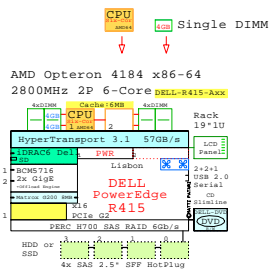

AMD Opteron x86-64

Opteron 4100