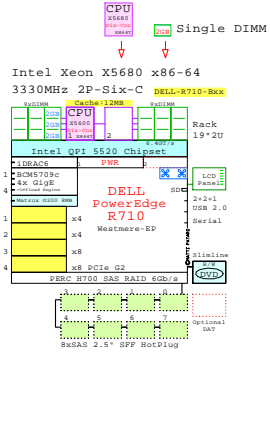

Intel Xeon x86-64

GE-links to x86 FAMILY Pictures:

GE-links to x86 COMPARE Pictures:

2U

Date: 22-May-2011

Compare AMD and Intel 2-socket 2U x86 rack servers

Golden Eggs Home:
<http://www.goldeneggs.fi>

© 2010 Matti Patari, All rights reserved.
GOLDEN EGGS Visuals Helsinki
Matti.Patari@kolumbus.fi
Compare AMD/Intel 2-socket system
GOLDEN EGGS Visuals, Helsinki