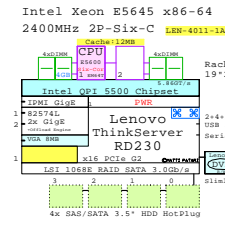

Compare Intel and AMD 2-socket 1U x86 rack servers

GE-link to this document: <http://www.goldeneggs.fi/documents/GE-COMPARE-2P-1U-A.pdf>

1U

Tip for detail printing:
- Zoom in area of interest
- Print, Print Current View

Dell

IBM

HP

Fujitsu

SUN

Acer

Cisco

Lenovo

Intel Xeon x86-64

GE-link to R610 GoldenEggs Picture

AMD Opteron x86-64

Opteron 4100

Opteron 6100

GE-links to x86 FAMILY Pictures:

GE-links to x86 COMPARE Pictures:

GoldenEggs Home:

<http://www.goldeneggs.fi>

1U

Date: 22-May-2011

© 2010 Matti Patari. All rights reserved.

GOLDEN EGGS Visuals™ Helsinki	22-May-2011	GE-COMPARE-2P-1U-A
Matti.Patari@Kolumbus.Fi		
Compare AMD/Intel 2P-1U systems		
GOLDEN EGGS Visuals, Helsinki