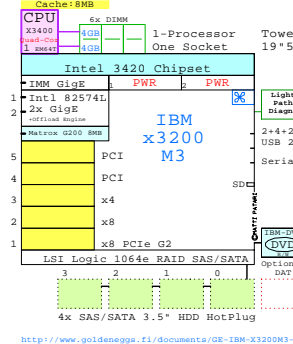

Xeon 1P-5U

Intel Xeon X3450 x86-64
2670MHz 1P-Quad-C IBM-7328-E4x

GoldenEggs Home:
<http://www.goldeneggs.fi>

© 2011 Matti Patari, All rights reserved.

GOLDEN EGGS Visuals™ Helsinki	19-Jun-2011	GE-IBM-FAMILY-A
		Matti.Patari@Kolumbus.fi

IBM x86 Servers 4P,2P,1P Intel
GOLDEN EGGS Visuals, Helsinki

AMD Opteron 6172 x86-64
2100MHz 4P 12-Cor IBM-7164-62U