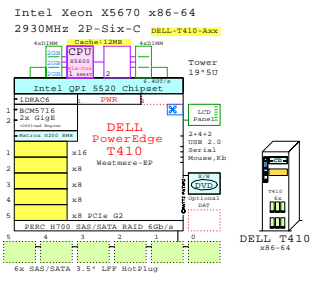

Compare Tower, Intel 1- and 2-socket 4U x86-64 Servers

Tower

Tip for detail printing:
- Zoom in area of interest
- Print, Print Current View

GE-link to this document: <http://www.goldeneggs.fi/documents/GE-COMPARE-TOWER-A.pdf>

Dell

IBM

HP

Fujitsu

Lenovo

Acer

Golden Eggs Home:
<http://www.goldeneggs.fi>

Tower

Date: 22-May-2011

© 2010 Matti Patari. All rights reserved.
GOLDEN EGGS Visuals™
Matti.Patari@kolubus.fi