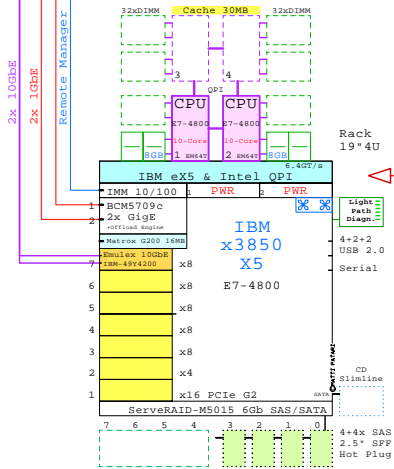

IBM xSERVER x86 Server Family

GE-link to this document: <http://www.goldeneggs.fi/documents/GE-IBM-FAMILY-A.pdf>

IBM Rack Servers

Xeon 4P-4U

Intel Xeon E7-4870 x86-64
2400MHz 4P-10Core IBM-7143-B7U