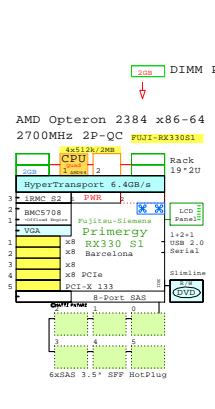

Compare AMD and Intel 2-socket 2U x86 rack servers

GE-link to this document: <http://www.goldeneggs.fi/documents/GE-COMPARE-2P-2U-A.pdf>

2U

Tip for detail printing:
- Zoom in area of interest
- Print, Print Current View

Dell

IBM

HP

Fujitsu

SUN

Acer

Cisco

Lenovo

AMD Opteron x86-64

GE-link to R715 GoldenEggs Picture