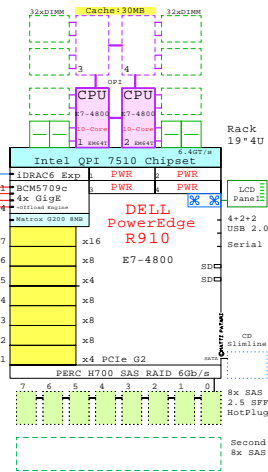

Dell PowerEdge x86 Server Family

GE-link to this document: <http://www.goldeneggs.fi/documents/GE-DELL-FAMILY-A.pdf>

Dell Rack Servers

Xeon 4P-4U

Intel Xeon E7-4870 x86-64
2400MHz 4P-10Core **DELL-R910-Bxx**

<http://www.goldeneggs.fi/documents/GE-DELL-R910-A.pdf>