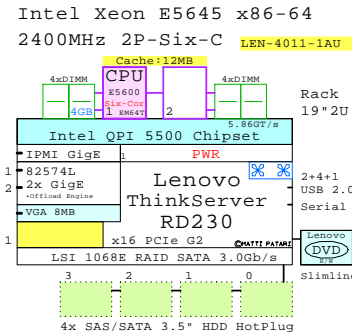

Xeon 2P-1U

↑ Link to RD230 Detail-Document

GE-links to other x86 families:

- <http://www.goldeneggs.fi/documents/GE-DELL-FAMILY-A.pdf>
- <http://www.goldeneggs.fi/documents/GE-IBM-FAMILY-A.pdf>
- <http://www.goldeneggs.fi/documents/GE-HP-FAMILY-A.pdf>
- <http://www.goldeneggs.fi/documents/GE-FUJI-FAMILY-A.pdf>
- <http://www.goldeneggs.fi/documents/GE-SUN-FAMILY-A.pdf>
- <http://www.goldeneggs.fi/documents/GE-ACER-FAMILY-A.pdf>
- <http://www.goldeneggs.fi/documents/GE-CISCO-FAMILY-A.pdf>