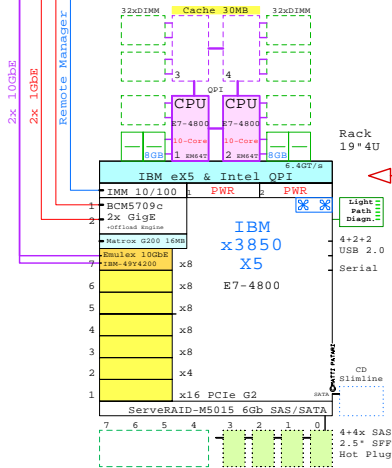

IBM xSERVER x86 Server Family

GE-link to this document: <http://www.goldeneggs.fi/documents/GE-IBM-FAMILY-A.pdf>

IBM Rack Servers

Xeon 4P-4U

Intel Xeon E7-4870 x86-64
2400MHz 4P-10Core IBM-7143-B7U