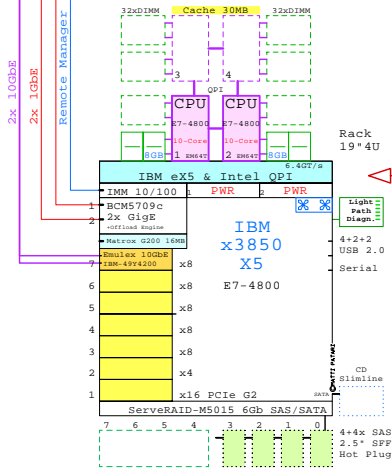

IBM xSERVER x86 Server Family

GE-link to this document: <http://www.goldeneggs.fi/documents/GE-IBM-FAMILY-A.pdf>

IBM Rack Servers

Xeon 4P-4U

Intel Xeon E7-4870 x86-64
2400MHz 4P-10Core IBM-7143-B7U

4U