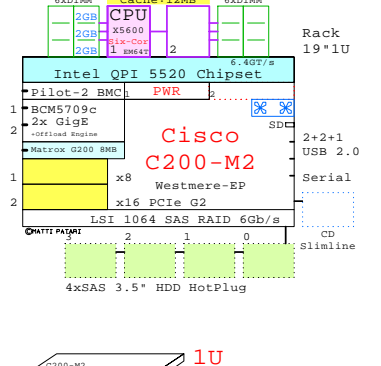

Xeon 4P-4U

Intel Xeon E7-4870 x86-64
2400MHz 4P-10Core **CISCO-C460-M2a**

Xeon 2P-2U

Extended-Memory **1TB**

Intel Xeon E7-2870 x86-64
2400MHz 2P-10Core **CISCO-C260-M2a**

Xeon 2P-2U

Extended-Memory **0.8TB**

Intel Xeon X5680 x86-64
3330MHz 2P-Six-C **CISCO-C250-M2a**

Xeon 2P-2U

Intel Xeon X5680 x86-64
3330MHz 2P-Six-C **CISCO-C210-M2a**

Xeon 2P-1U

Intel Xeon X5680 x86-64
3330MHz 2P-Six-C **CISCO-C200-M2a**

4x 1GbE

Remote Manager

↑ [Link to C200-M2 Detail-Document](#)

GE-links to other x86 families:

- <http://www.goldeneggs.fi/documents/GE-DELL-FAMILY-A.pdf>
- <http://www.goldeneggs.fi/documents/GE-IBM-FAMILY-A.pdf>
- <http://www.goldeneggs.fi/documents/GE-HP-FAMILY-A.pdf>
- <http://www.goldeneggs.fi/documents/GE-FUJI-FAMILY-A.pdf>
- <http://www.goldeneggs.fi/documents/GE-SUN-FAMILY-A.pdf>
- <http://www.goldeneggs.fi/documents/GE-ACER-FAMILY-A.pdf>
- <http://www.goldeneggs.fi/documents/GE-LENOVO-FAMILY-A.pdf>

Created by:
Matti.Patari@Kolumbus.Fi
Helsinki

Tip for detail printing:
- Zoom in area of interest
- Print, Print Current View

GoldenEggs Home:
<http://www.goldeneggs.fi>

© 2011 Matti Patari, All rights reserved.

GOLDEN EGGS Visuals Helsinki	12-Jun-2011	GE-CISCO-FAMILY-A-2
Matti.Patari@Kolumbus.fi		

Cisco UCS x86 Server 4P,2P Intel
GOLDEN EGGS Visuals, Helsinki