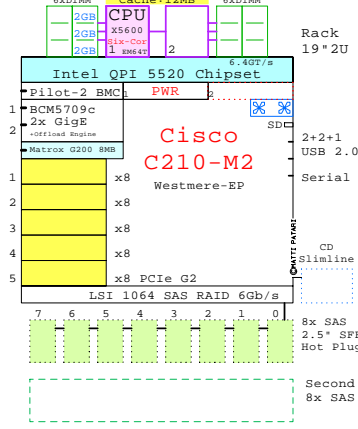

Xeon 4P-4U

Intel Xeon E7-4870 x86-64
2400MHz 4P-10Core **CISCO-C460-M2a**

Xeon 2P-2U

Extended-Memory **1TB**

Intel Xeon E7-2870 x86-64
2400MHz 2P-10Core **CISCO-C260-M2a**

Xeon 2P-2U

Extended-Memory **0.8TB**

Intel Xeon X5680 x86-64
3330MHz 2P-Six-C **CISCO-C250-M2a**

Xeon 2P-2U

Intel Xeon X5680 x86-64
3330MHz 2P-Six-C **CISCO-C210-M2a**

Xeon 2P-1U

Intel Xeon X5680 x86-64
3330MHz 2P-Six-C **CISCO-C200-M2a**

4x 1GbE

Remote Manager

↑ Link to C200-M2 Detail-Document

GE-links to other x86 families:

- <http://www.goldeneggs.fi/documents/GE-DELL-FAMILY-A.pdf>
- <http://www.goldeneggs.fi/documents/GE-IBM-FAMILY-A.pdf>
- <http://www.goldeneggs.fi/documents/GE-HP-FAMILY-A.pdf>
- <http://www.goldeneggs.fi/documents/GE-FUJI-FAMILY-A.pdf>
- <http://www.goldeneggs.fi/documents/GE-SUN-FAMILY-A.pdf>
- <http://www.goldeneggs.fi/documents/GE-ACER-FAMILY-A.pdf>
- <http://www.goldeneggs.fi/documents/GE-LENOVO-FAMILY-A.pdf>

Created by:
Matti.Patari@Kolumbus.Fi
Helsinki

Tip for detail printing:
- Zoom in area of interest
- Print, Print Current View

GoldenEggs Home:
<http://www.goldeneggs.fi>

© 2011 Matti Patari, All rights reserved.

GOLDEN EGGS Visuals Helsinki	12-Jun-2011	GE-CISCO-FAMILY-A-2
Matti.Patari@Kolumbus.fi		

Cisco UCS x86 Server 4P,2P Intel
GOLDEN EGGS Visuals, Helsinki