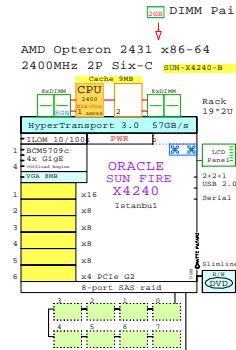

Compare AMD and Intel 2-socket 2U x86 rack servers

GE-link to this document: <http://www.goldeneggs.fi/documents/GE-COMPARE-2P-2U-A.pdf>

2U

Tip for detail printing:
- Zoom in area of interest
- Print, Print Current View

Dell

IBM

HP

Fujitsu

SUN

Acer

Cisco

Lenovo

AMD Opteron x86-64

GE-link to R715 GoldenEggs Picture

Intel Xeon x86-64

GE-links to x86 FAMILY Pictures:

GE-links to x86 COMPARE Pictures:

2U

Date: 22-May-2011

Compare AMD and Intel 2-socket 2U x86 rack servers

Golden Eggs Home:

<http://www.goldeneggs.fi>

© 2010 Matti Patari, All rights reserved.
GOLDEN EGGS Visuals Helsinki
Matti.Patari@kolumbus.fi