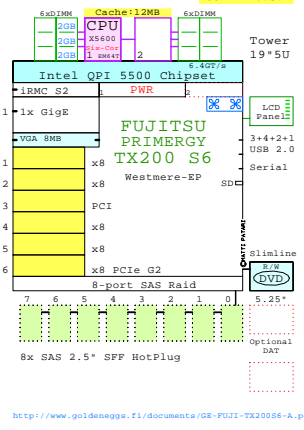

Xeon 2P-5U

Intel Xeon X5670 x86-64
2930MHz 2P-SixC

FUJI-TX200S6A

GE-links to other x86 families:

- <http://www.goldeneggs.fi/documents/GE-DELL-FAMILY-A.pdf>
- <http://www.goldeneggs.fi/documents/GE-IBM-FAMILY-A.pdf>
- <http://www.goldeneggs.fi/documents/GE-HP-FAMILY-A.pdf>
- <http://www.goldeneggs.fi/documents/GE-SUN-FAMILY-A.pdf>

Created by:
Matti.Patari@Kolumbus.Fi
Helsinki

Tip for detail printing:
- Zoom in area of interest
- Print, Print Current View

GoldenEggs Home:
<http://www.goldeneggs.fi>

Note:
Link to TX200 S6
GoldenEggs
document

©2011 Matti Patari, All rights reserved.

GOLDEN EGGS Visuals™ Helsinki	30-Jan-2011	GE-FUJI-FAMILY-A
		Matti.Patari@Kolumbus.fi
Fujitsu x86 Server 8P,4P,2P Intel GOLDEN EGGS Visuals, Helsinki