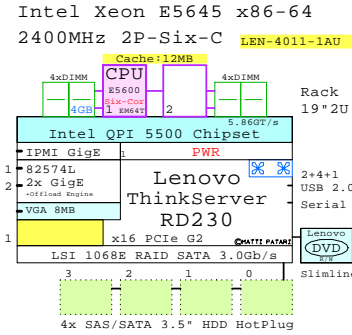

Xeon 2P-1U

↑ Link to RD230 Detail-Document

GE-links to other x86 families:

- <http://www.goldeneggs.fi/documents/GE-DELL-FAMILY-A.pdf>
- <http://www.goldeneggs.fi/documents/GE-IBM-FAMILY-A.pdf>
- <http://www.goldeneggs.fi/documents/GE-HP-FAMILY-A.pdf>
- <http://www.goldeneggs.fi/documents/GE-FUJI-FAMILY-A.pdf>
- <http://www.goldeneggs.fi/documents/GE-SUN-FAMILY-A.pdf>
- <http://www.goldeneggs.fi/documents/GE-ACER-FAMILY-A.pdf>
- <http://www.goldeneggs.fi/documents/GE-CISCO-FAMILY-A.pdf>