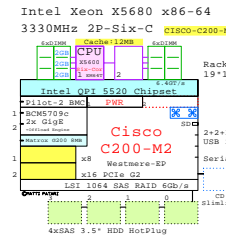

Compare Intel and AMD 2-socket 1U x86 rack servers

GE-link to this document: <http://www.goldeneggs.fi/documents/GE-COMPARE-2P-1U-A.pdf>

1U

Tip for detail printing:
- Zoom in area of interest
- Print, Print Current View

Dell

IBM

HP

Fujitsu

SUN

Acer

Cisco

Lenovo

Intel Xeon x86-64

GE-link to R610 GoldenEggs Picture

AMD Opteron x86-64

Opteron 4100

Opteron 6100

GE-links to x86 FAMILY Pictures:

GE-links to x86 COMPARE Pictures:

GoldenEggs Home:

<http://www.goldeneggs.fi>

1U

Date: 22-May-2011

© 2010 Matti Patari. All rights reserved.

GOLDEN EGGS Visuals™ Helsinki	22-May-2011	GE-COMPARE-2P-1U-A
Matti.Patari@Kolumbus.Fi		
Compare AMD/Intel 2P-1U systems		
GOLDEN EGGS Visuals, Helsinki