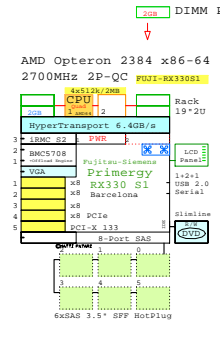

Compare AMD and Intel 2-socket 2U x86 rack servers

GE-link to this document: <http://www.goldeneggs.fi/documents/GE-COMPARE-2P-2U-A.pdf>

2U

Tip for detail printing:
- Zoom in area of interest
- Print, Print Current View

Dell

IBM

HP

Fujitsu

SUN

Acer

Cisco

Lenovo

AMD Opteron x86-64

GE-link to R715 GoldenEggs Picture

Intel Xeon x86-64

GE-links to x86 FAMILY Pictures:

GE-links to x86 COMPARE Pictures:

2U

Date: 22-May-2011

Compare AMD and Intel 2-socket 2U x86 rack servers

Golden Eggs Home:

<http://www.goldeneggs.fi>

© 2010 Matti Patari, All rights reserved.
GOLDEN EGGS Visuals Helsinki
Matti.Patari@kolumbus.fi