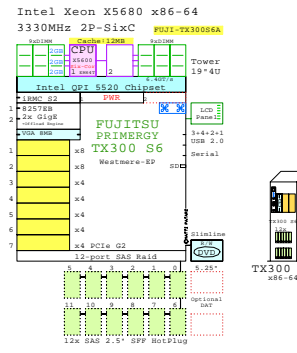

Compare Tower, Intel 1- and 2-socket 4U x86-64 Servers

Tower

Tip for detail printing:
- Zoom in area of interest
- Print, Print Current View

GE-link to this document: <http://www.goldeneggs.fi/documents/GE-COMPARE-TOWER-A.pdf>

Dell

IBM

HP

Fujitsu

Lenovo

Acer

GE-links to x86 COMPARE Pictures:
<http://www.goldeneggs.fi/documents/GE-COMPARE-2P-1U-A.pdf>
<http://www.goldeneggs.fi/documents/GE-COMPARE-2P-2U-A.pdf>
<http://www.goldeneggs.fi/documents/GE-COMPARE-4P-4U-A.pdf>
<http://www.goldeneggs.fi/documents/GE-COMPARE-8P-8U-A.pdf>
<http://www.goldeneggs.fi/documents/GE-COMPARE-TOWER-A.pdf>