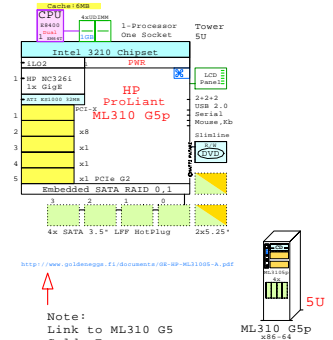

Xeon 1P-5U

Intel Core2 E8400 x86-64
3000MHz 1P-Dual

5U

Note:
Link to ML310 G5
GoldenEggs
document

Link to Dell family: <http://www.goldeneggs.fi/documents/GE-DELL-FAMILY-A.pdf>
Link to IBM family: <http://www.goldeneggs.fi/documents/GE-IBM-FAMILY-A.pdf>
Link to Fujitsu family: <http://www.goldeneggs.fi/documents/GE-FUJITSU-FAMILY-A.pdf>
Link to SUN family: <http://www.goldeneggs.fi/documents/GE-SUN-FAMILY-A.pdf>

Created by:
Matti.Patari@Kolumbus.Fi
Helsinki

Tip for detail printing:
- Zoom in area of interest
- Print, Print Current View

GoldenEggs Home:
<http://www.goldeneggs.fi>

©2011 Matti Patari, All rights reserved.

GOLDEN EGG fi aia16 Helsinki	30-Jan-2011	GE-HP-FAMILY-A
Matti.Patari@Kolumbus.fi		
HP x86 Server 8P,4P,2P Intel,AMD		
GOLDEN EGG Visuals, Helsinki