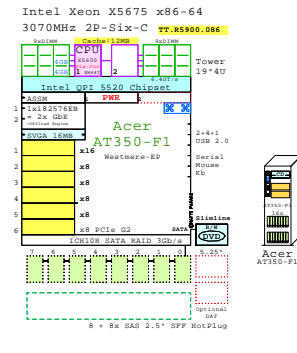

Compare Tower, Intel 1- and 2-socket 4U x86-64 Servers

Tower

Tip for detail printing:
- Zoom in area of interest
- Print, Print Current View

GE-link to this document: <http://www.goldeneggs.fi/documents/GE-COMPARE-TOWER-A.pdf>

Dell

IBM

HP

Fujitsu

Lenovo

Acer

Golden Eggs Home:
<http://www.goldeneggs.fi>

Tower

Date: 22-May-2011

© 2010 Matti Patari. All rights reserved.
GOLDEN EGGS Visuals™
Matti.Patari@kolubus.fi