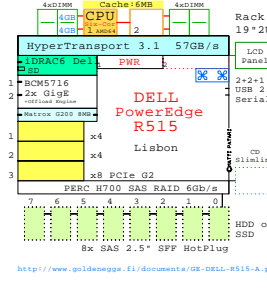

Opteron 2P-2U

AMD Opteron 4184 x86-64
2800MHz 2P 6-Core **DELL-R515-Axx**

Created by:
Matti.Patari@Kolumbus.Fi
Helsinki

Tip for detail printing:
- Zoom in area of interest
- Print, Print Current View

GoldenEggs Home:
<http://www.goldeneggs.fi>

- Link to IBM family: <http://www.goldeneggs.fi/documents/GE-IBM-FAMILY-A.pdf>
- Link to HP family: <http://www.goldeneggs.fi/documents/GE-HP-FAMILY-A.pdf>
- Link to Fujitsu family: <http://www.goldeneggs.fi/documents/GE-FUJITSU-FAMILY-A.pdf>
- Link to SUN family: <http://www.goldeneggs.fi/documents/GE-SUN-FAMILY-A.pdf>
- Link to SUN family: <http://www.goldeneggs.fi/documents/GE-CISCO-FAMILY-A.pdf>
- Link to SUN family: <http://www.goldeneggs.fi/documents/GE-ACER-FAMILY-A.pdf>