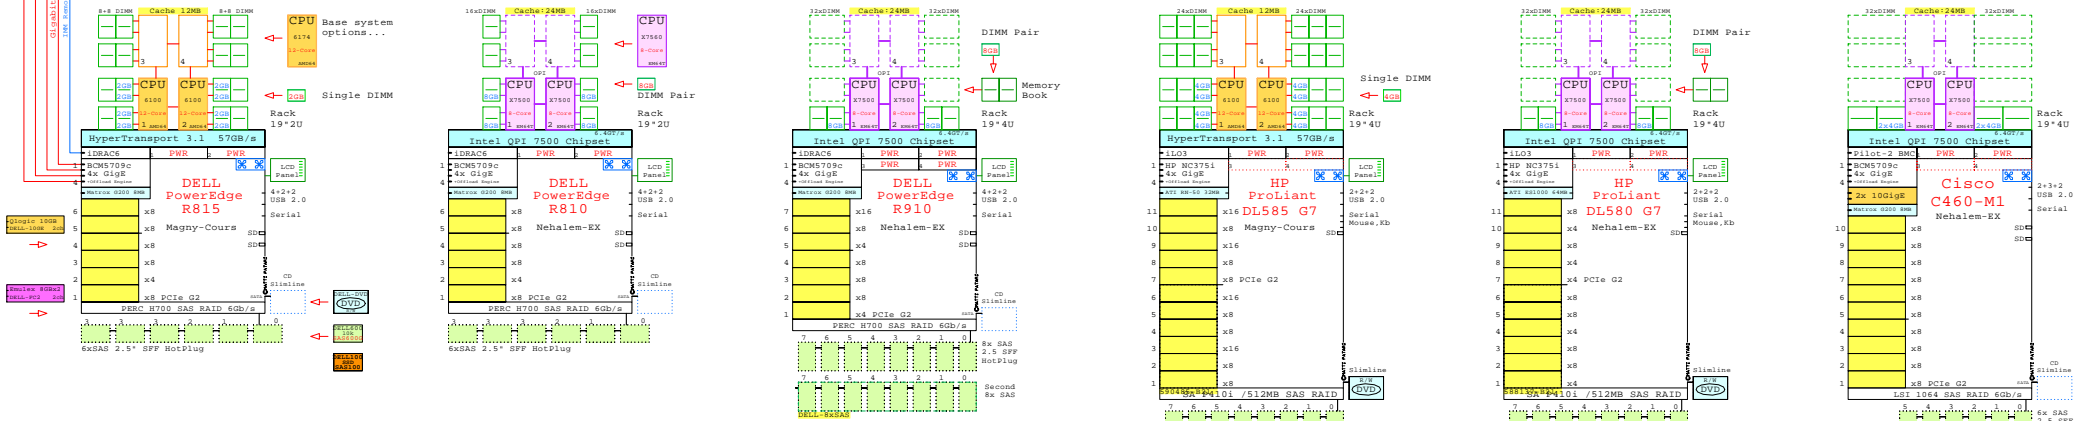

Compare AMD and Intel 4-socket 4U/2U x86-64 rack servers 4P

GE-link to this document: <http://www.goldeneggs.fi/documents/GE-COMPARE-4P-4U-A.pdf>

Tip for detail printing:
- Zoom in area of interest
- Print, Print Current View

Dell

HP

Cisco

AMD Opteron 6174 x86-64
2200MHz 4P 12-Cor
DELL-R815-AXX

Intel Xeon X7560 x86-64
2260MHz 4P-8Core
DELL-R810-AXX

Intel Xeon X7560 x86-64
2260MHz 4P-8Core
DELL-R910-AXX

AMD Opteron 6168 x86-64
1900MHz 4P 12-Cor
HP-DL585-G7

Intel Xeon X7560 x86-64
2260MHz 4P-8Core
HP-DL580-G7

Intel Xeon X7560 x86-64
2260MHz 4P-8Core
CISCO-C460-M1

GE-link to R815 GoldenEggs Picture