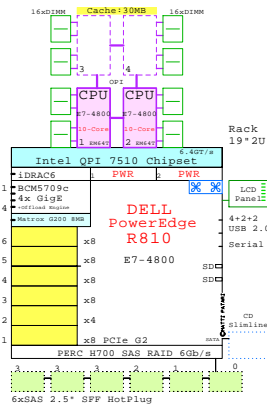

Xeon 4P-2U

Intel Xeon E7-4870 x86-64
2400MHz 4P 10-Core **DELL-R810-Cxx**

<http://www.goldeneggs.fi/documents/GE-DELL-R810-A.pdf>