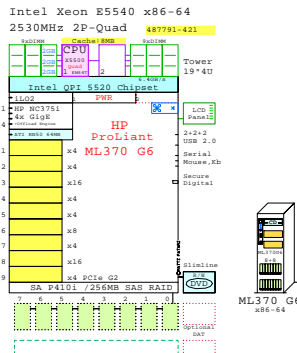

Compare Tower, Intel 1- and 2-socket 4U x86-64 Servers

Tower

Tip for detail printing:
- Zoom in area of interest
- Print, Print Current View

GE-link to this document: <http://www.goldeneggs.fi/documents/GE-COMPARE-TOWER-A.pdf>

Dell

IBM

HP

Fujitsu

Lenovo

Acer

Golden Eggs Home:
<http://www.goldeneggs.fi>

Tower

Date: 22-May-2011

© 2010 Matti Patari. All rights reserved.
GOLDEN EGGS Visuals™
Matti.Patari@kolubus.fi