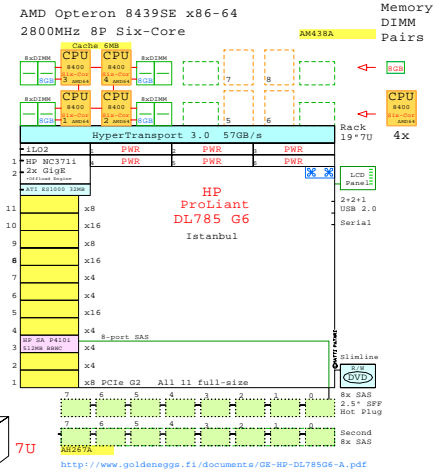

IBM

2x(x3850X5 + MAX5) 4P + 4P 10U 3TB

GE-link to x3850 GoldenEggs Picture

10U

8U

7U

DL980-G7 4P + 4P 8U 2TB

Fujitsu

RX900-S1 4P + 4P 8U 2TB

5U

X4800 4P + 4P 5U 2TB

Note, Modular Blade construction

X4640 4P + 4P 4U 1TB

GE-links to x86 FAMILY Pictures:

GE-links to x86 COMPARE Pictures:

Golden Eggs Home:
<http://www.goldeneggs.fi>