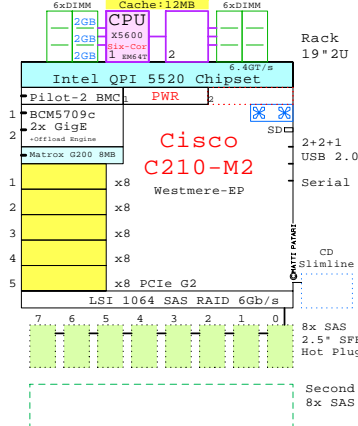

Xeon 4P-4U

Intel Xeon E7-4870 x86-64
2400MHz 4P-10Core **CISCO-C460-M2a**

Xeon 2P-2U

Extended-Memory **1TB**

Intel Xeon E7-2870 x86-64
2400MHz 2P-10Core **CISCO-C260-M2a**

Xeon 2P-2U

Extended-Memory **0.8TB**

Intel Xeon X5680 x86-64
3330MHz 2P-Six-C **CISCO-C250-M2a**

Xeon 2P-2U

Intel Xeon X5680 x86-64
3330MHz 2P-Six-C **CISCO-C210-M2a**

Xeon 2P-1U

Intel Xeon X5680 x86-64
3330MHz 2P-Six-C **CISCO-C200-M2a**

4x 1GbE

Remote Manager

↑ Link to C200-M2 Detail-Document

GE-links to other x86 families:

- <http://www.goldeneggs.fi/documents/GE-DELL-FAMILY-A.pdf>
- <http://www.goldeneggs.fi/documents/GE-IBM-FAMILY-A.pdf>
- <http://www.goldeneggs.fi/documents/GE-HP-FAMILY-A.pdf>
- <http://www.goldeneggs.fi/documents/GE-FUJI-FAMILY-A.pdf>
- <http://www.goldeneggs.fi/documents/GE-SUN-FAMILY-A.pdf>
- <http://www.goldeneggs.fi/documents/GE-ACER-FAMILY-A.pdf>
- <http://www.goldeneggs.fi/documents/GE-LENOVO-FAMILY-A.pdf>

Created by:
Matti.Patari@Kolumbus.Fi
Helsinki

Tip for detail printing:
- Zoom in area of interest
- Print, Print Current View

GoldenEggs Home:
<http://www.goldeneggs.fi>

© 2011 Matti Patari, All rights reserved.

GOLDEN EGGS Visuals Helsinki	12-Jun-2011	GE-CISCO-FAMILY-A-2
Matti.Patari@Kolumbus.fi		

Cisco UCS x86 Server 4P,2P Intel
GOLDEN EGGS Visuals, Helsinki