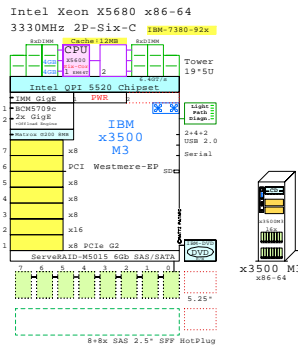

Compare Tower, Intel 1- and 2-socket 4U x86-64 Servers

Tower

Tip for detail printing:
- Zoom in area of interest
- Print, Print Current View

GE-link to this document: <http://www.goldeneggs.fi/documents/GE-COMPARE-TOWER-A.pdf>

Dell

IBM

HP

Fujitsu

Lenovo

Acer

Golden Eggs Home:
<http://www.goldeneggs.fi>

Tower

Date: 22-May-2011

© 2010 Matti Patari. All rights reserved.
GOLDEN EGGS Visuals™
Matti.Patari@kolubus.fi