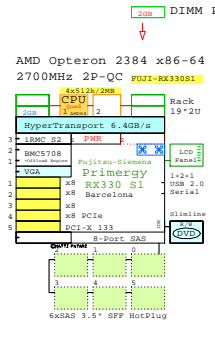

Compare AMD and Intel 2-socket 2U x86 rack servers

GE-link to this document: <http://www.goldeneggs.fi/documents/GE-COMPARE-2P-2U-A.pdf>

2U

Tip for detail printing:
- Zoom in area of interest
- Print, Print Current View

Dell

IBM

HP

Fujitsu

SUN

Acer

Cisco

Lenovo

AMD Opteron x86-64

GE-link to R715 GoldenEggs Picture