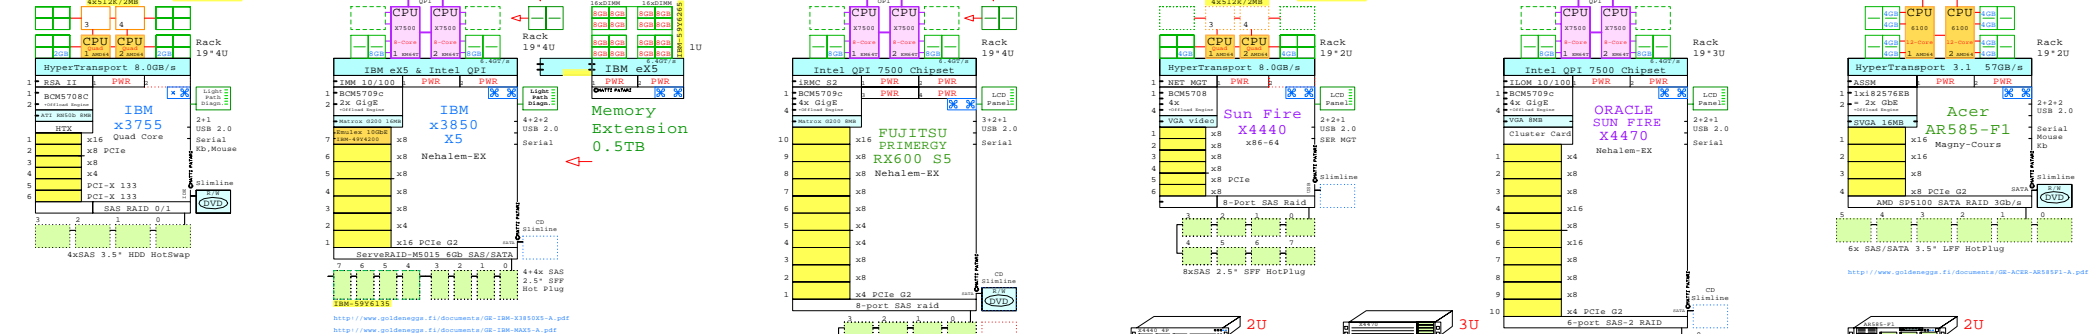

GE-links to x86 FAMILY Pictures:

GE-links to x86 COMPARE Pictures:

4P Date: 22-May-2011

Golden Eggs Home:

<http://www.goldeneggs.fi>

©2010 Matti Patari, All rights reserved.

GOLDEN EGGS 22-May-2011 GE-COMPARE-4P-4U-A
Visuals by Helanki Matti.Patari@Kolumbus.Fi
Compare AMD/Intel 4-socket system
GOLDEN EGGS Visuals, Helsinki