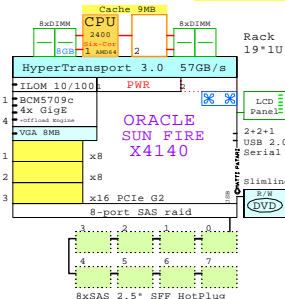

Opteron 2P-1U

AMD Opteron 2431 x86-64
2400MHz 2P Six-C SUN-X4140-B

SUN-X4140-B

1U

Note:
Link to X4140 GoldenEggs document

- Link to Dell family: <http://www.goldeneggs.fi/documents/GE-DELL-FAMILY-A.pdf>
- Link to IBM family: <http://www.goldeneggs.fi/documents/GE-IBM-FAMILY-A.pdf>
- Link to HP family: <http://www.goldeneggs.fi/documents/GE-HP-FAMILY-A.pdf>
- Link to Fujitsu family: <http://www.goldeneggs.fi/documents/GE-FUJITSU-FAMILY-A.pdf>

Created by:
Matti.Patari@Kolumbus.Fi
Helsinki

Tip for detail printing:
- Zoom in area of interest
- Print, Print Current View

GoldenEggs Home:
<http://www.goldeneggs.fi>

© 2011 Matti Patari, All rights reserved.

GOLDEN EGGS 30-Jan-2011 GE-SUN-FAMILY-A
Visuals™ Helsinki Matti.Patari@Kolumbus.fi

SUN x86 Server 8P,4P,2P Intel,AMD
GOLDEN EGGS Visuals, Helsinki