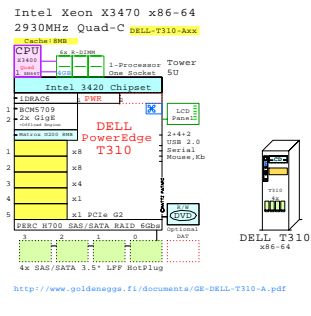

Compare Tower, Intel 1- and 2-socket 4U x86-64 Servers

Tower

Tip for detail printing:
- Zoom in area of interest
- Print, Print Current View

GE-link to this document: <http://www.goldeneggs.fi/documents/GE-COMPARE-TOWER-A.pdf>

Dell

IBM

HP

Fujitsu

Lenovo

Acer

GE-links to x86 COMPARE Pictures:
<http://www.goldeneggs.fi/documents/GE-COMPARE-2P-1U-A.pdf>
<http://www.goldeneggs.fi/documents/GE-COMPARE-2P-2U-A.pdf>
<http://www.goldeneggs.fi/documents/GE-COMPARE-4P-4U-A.pdf>
<http://www.goldeneggs.fi/documents/GE-COMPARE-8P-8U-A.pdf>
<http://www.goldeneggs.fi/documents/GE-COMPARE-TOWER-A.pdf>