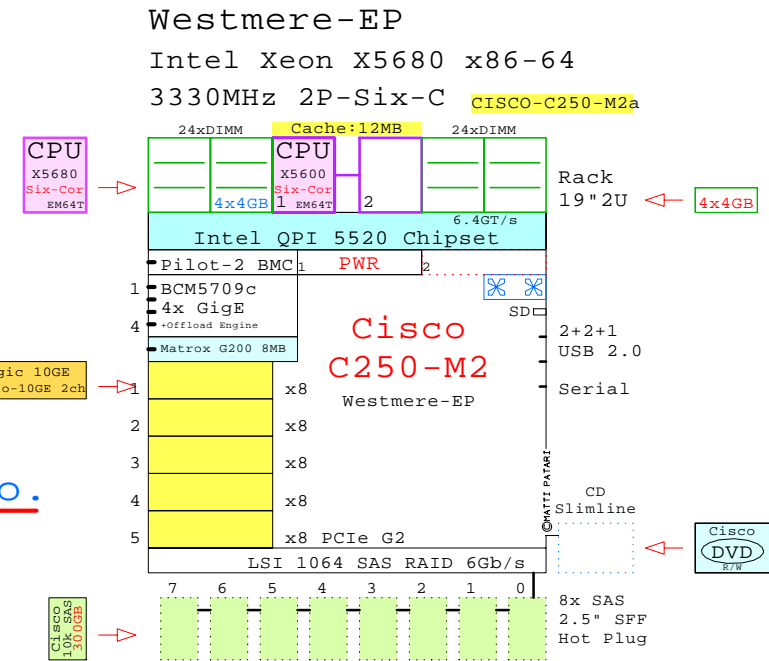

GOLDEN EGGS

Visual Cook Book to Compare X86-64 Servers:
Dell, IBM, HP, Fujitsu, SUN, Cisco, Acer and Lenovo.

X86 Compare Maps:

1. 1 - Compare Diagram 2P 1U
2. 2 - Compare Diagram 2P 2U
3. 3 - Compare Diagram 4P 4U
4. 4 - Compare Diagram 8P 8U
5. 5 - Compare Diagram Tower 1-2P 5U

X86 Family Maps:

1. 6 - Dell Family
2. 7 - IBM Family
3. 8 - HP Family
4. 9 - Fujitsu Family
5. 10 - SUN Family
6. 11 - Cisco Family
7. 12 - Acer family
8. 13 - Lenovo Family

This is a Compare collection for x86-64 servers. It is prepared for End-customers, Partners and Sales personnel.
A picture talks all languages.

Created by:
Matti.Patari@Kolumbus.Fi Helsinki

Tip for detail printing:
- Zoom in area of interest
- Print, Print Current View

Golden Eggs Home:
<http://www.goldeneggs.fi>

GE-COMPARE-BOOK-2011.pdf

© 2011 Matti Patari, All rights reserved.

GOLDEN EGGS Visuals™ Helsinki	01-Jul-2011	GE-COMPARE-X86A
	Matti.Patari@Kolumbus.Fi	

Compare X86 Servers 1P 2P 4P 8P
GOLDEN EGGS Visuals, Helsinki