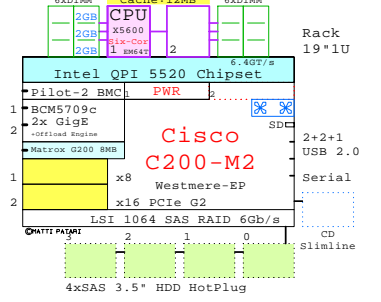

Xeon 4P-4U

Intel Xeon E7-4870 x86-64
2400MHz 4P-10Core **CISCO-C460-M2a**

Xeon 2P-2U

Extended-Memory **1TB**

Intel Xeon E7-2870 x86-64
2400MHz 2P-10Core **CISCO-C260-M2a**

Xeon 2P-2U

Extended-Memory **0.8TB**

Intel Xeon X5680 x86-64
3330MHz 2P-Six-C **CISCO-C250-M2a**

Xeon 2P-2U

Intel Xeon X5680 x86-64
3330MHz 2P-Six-C **CISCO-C210-M2a**

Xeon 2P-1U

Intel Xeon X5680 x86-64
3330MHz 2P-Six-C **CISCO-C200-M2a**

4x 1GbE

Remote Manager

↑ Link to C200-M2 Detail-Document

GE-links to other x86 families:

- <http://www.goldeneggs.fi/documents/GE-DELL-FAMILY-A.pdf>
- <http://www.goldeneggs.fi/documents/GE-IBM-FAMILY-A.pdf>
- <http://www.goldeneggs.fi/documents/GE-HP-FAMILY-A.pdf>
- <http://www.goldeneggs.fi/documents/GE-FUJI-FAMILY-A.pdf>
- <http://www.goldeneggs.fi/documents/GE-SUN-FAMILY-A.pdf>
- <http://www.goldeneggs.fi/documents/GE-ACER-FAMILY-A.pdf>
- <http://www.goldeneggs.fi/documents/GE-LENOVO-FAMILY-A.pdf>

Created by:
Matti.Patari@Kolumbus.Fi
Helsinki

Tip for detail printing:
- Zoom in area of interest
- Print, Print Current View

GoldenEggs Home:
<http://www.goldeneggs.fi>

© 2011 Matti Patari, All rights reserved.

GOLDEN EGGS Visuals Helsinki	12-Jun-2011	GE-CISCO-FAMILY-A2
Matti.Patari@Kolumbus.fi		

Cisco UCS x86 Server 4P,2P Intel
GOLDEN EGGS Visuals, Helsinki