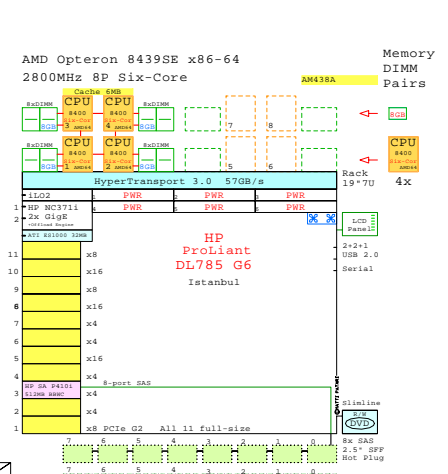

5U

Note, Modular Blade construction

DL785-G6 4P + 4P 7U 1TB