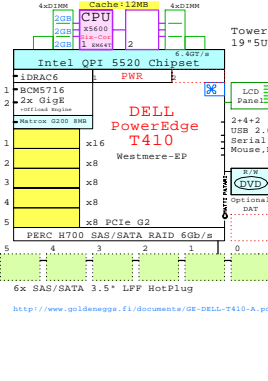

Xeon 2P-5U

Intel Xeon X5670 x86-64
2930MHz 2P-Six-C **DELL-T410-Axx**

<http://www.goldeneggs.fi/documents/GE-DELL-T410-A.pdf>