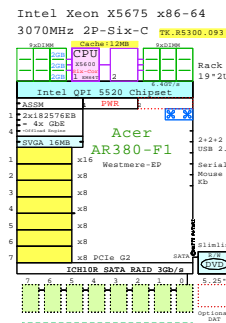

Intel Xeon x86-64

GE-links to x86 FAMILY Pictures:

GE-links to x86 COMPARE Pictures:

2U

Date: 22-May-2011

Compare AMD and Intel 2-socket 2U x86 rack servers

Golden Eggs Home:

<http://www.goldeneggs.fi>

© 2010 Matti Patari, All rights reserved.
GOLDEN EGGS Visuals Helsinki Matti.Patari@kolumbus.fi