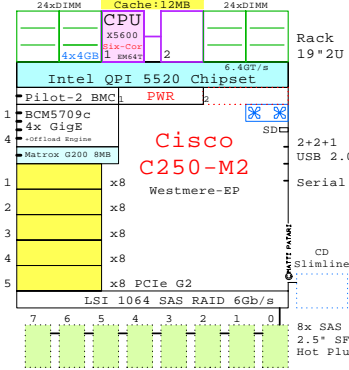

Xeon 4P-4U

Intel Xeon E7-4870 x86-64
2400MHz 4P-10Core **CISCO-C460-M2a**

Xeon 2P-2U

Extended-Memory **1TB**

Intel Xeon E7-2870 x86-64
2400MHz 2P-10Core **CISCO-C260-M2a**

Xeon 2P-2U

Extended-Memory **0.8TB**

Intel Xeon X5680 x86-64
3330MHz 2P-Six-C **CISCO-C250-M2a**

Xeon 2P-2U

Intel Xeon X5680 x86-64
3330MHz 2P-Six-C **CISCO-C210-M2a**

Xeon 2P-1U

Intel Xeon X5680 x86-64
3330MHz 2P-Six-C **CISCO-C200-M2a**

4x 1GbE

Remote Manager

↑ Link to C200-M2 Detail-Document

GE-links to other x86 families:

- <http://www.goldeneggs.fi/documents/GE-DELL-FAMILY-A.pdf>
- <http://www.goldeneggs.fi/documents/GE-IBM-FAMILY-A.pdf>
- <http://www.goldeneggs.fi/documents/GE-HP-FAMILY-A.pdf>
- <http://www.goldeneggs.fi/documents/GE-FUJI-FAMILY-A.pdf>
- <http://www.goldeneggs.fi/documents/GE-SUN-FAMILY-A.pdf>
- <http://www.goldeneggs.fi/documents/GE-ACER-FAMILY-A.pdf>
- <http://www.goldeneggs.fi/documents/GE-LENOVO-FAMILY-A.pdf>

Created by:
Matti.Patari@Kolumbus.Fi
Helsinki

Tip for detail printing:
- Zoom in area of interest
- Print, Print Current View

GoldenEggs Home:
<http://www.goldeneggs.fi>

© 2011 Matti Patari, All rights reserved.

GOLDEN EGGS Visuals Helsinki	12-Jun-2011	GE-CISCO-FAMILY-A-2
Matti.Patari@Kolumbus.fi		

Cisco UCS x86 Server 4P,2P Intel
GOLDEN EGGS Visuals, Helsinki