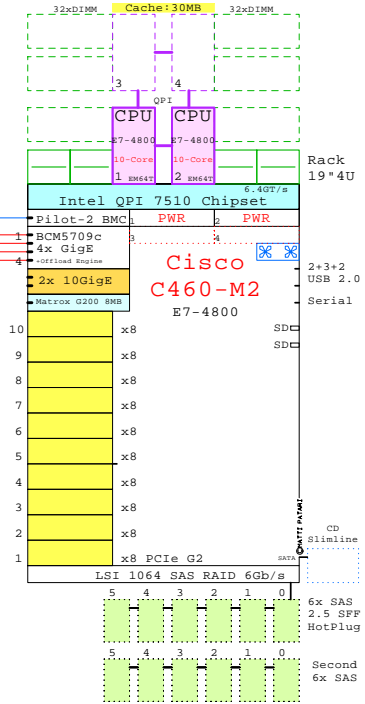

Xeon 4P-4U

Intel Xeon E7-4870 x86-64
2400MHz 4P-10Core **CISCO-C460-M2a**

Xeon 2P-2U

Extended-Memory **1TB**

Intel Xeon E7-2870 x86-64
2400MHz 2P-10Core **CISCO-C260-M2a**

Xeon 2P-2U

Extended-Memory **0.8TB**

Intel Xeon X5680 x86-64
3330MHz 2P-Six-C **CISCO-C250-M2a**

Xeon 2P-2U

Intel Xeon X5680 x86-64
3330MHz 2P-Six-C **CISCO-C210-M2a**

Xeon 2P-1U

Intel Xeon X5680 x86-64
3330MHz 2P-Six-C **CISCO-C200-M2a**

4x 1GbE

Remote Manager

↑ Link to C200-M2 Detail-Document

GE-links to other x86 families:

- <http://www.goldeneggs.fi/documents/GE-DELL-FAMILY-A.pdf>
- <http://www.goldeneggs.fi/documents/GE-IBM-FAMILY-A.pdf>
- <http://www.goldeneggs.fi/documents/GE-HP-FAMILY-A.pdf>
- <http://www.goldeneggs.fi/documents/GE-FUJI-FAMILY-A.pdf>
- <http://www.goldeneggs.fi/documents/GE-SUN-FAMILY-A.pdf>
- <http://www.goldeneggs.fi/documents/GE-ACER-FAMILY-A.pdf>
- <http://www.goldeneggs.fi/documents/GE-LENOVO-FAMILY-A.pdf>

Created by:
Matti.Patari@Kolumbus.Fi
Helsinki

Tip for detail printing:
- Zoom in area of interest
- Print, Print Current View

GoldenEggs Home:
<http://www.goldeneggs.fi>

© 2011 Matti Patari, All rights reserved.

GOLDEN EGGS Visuals Helsinki	12-Jun-2011	GE-CISCO-FAMILY-A-2
Matti.Patari@Kolumbus.fi		

Cisco UCS x86 Server 4P,2P Intel
GOLDEN EGGS Visuals, Helsinki