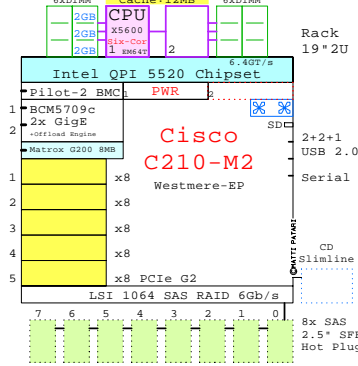

Xeon 4P-4U

Intel Xeon E7-4870 x86-64
2400MHz 4P-10Core **CISCO-C460-M2a**

Xeon 2P-2U

Extended-Memory **1TB**

Intel Xeon E7-2870 x86-64
2400MHz 2P-10Core **CISCO-C260-M2a**

Xeon 2P-2U

Extended-Memory **0.8TB**

Intel Xeon X5680 x86-64
3330MHz 2P-Six-C **CISCO-C250-M2a**

Xeon 2P-2U

Intel Xeon X5680 x86-64
3330MHz 2P-Six-C **CISCO-C210-M2a**

Xeon 2P-1U

Intel Xeon X5680 x86-64
3330MHz 2P-Six-C **CISCO-C200-M2a**

4x 1GbE

Remote Manager

↑ [Link to C200-M2 Detail-Document](#)

GE-links to other x86 families:

- <http://www.goldeneggs.fi/documents/GE-DELL-FAMILY-A.pdf>
- <http://www.goldeneggs.fi/documents/GE-IBM-FAMILY-A.pdf>
- <http://www.goldeneggs.fi/documents/GE-HP-FAMILY-A.pdf>
- <http://www.goldeneggs.fi/documents/GE-FUJI-FAMILY-A.pdf>
- <http://www.goldeneggs.fi/documents/GE-SUN-FAMILY-A.pdf>
- <http://www.goldeneggs.fi/documents/GE-ACER-FAMILY-A.pdf>
- <http://www.goldeneggs.fi/documents/GE-LENOVO-FAMILY-A.pdf>

Created by:
Matti.Patari@Kolumbus.Fi
Helsinki

Tip for detail printing:
- Zoom in area of interest
- Print, Print Current View

GoldenEggs Home:
<http://www.goldeneggs.fi>

© 2011 Matti Patari, All rights reserved.

GOLDEN EGGS Visuals Helsinki	12-Jun-2011	GE-CISCO-FAMILY-A-2
Matti.Patari@Kolumbus.fi		

Cisco UCS x86 Server 4P,2P Intel
GOLDEN EGGS Visuals, Helsinki