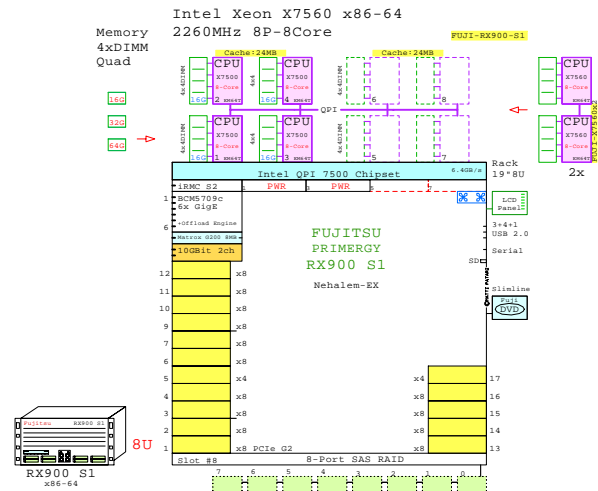

IBM

2x(x3850X5 + MAX5) 4P + 4P 10U 3TB

GE-link to x3850 GoldenEggs Picture

10U

8U

7U

SUN

Fujitsu

RX900-S1 4P + 4P 8U 2TB

5U

DL980-G7 4P + 4P 8U 2TB

DL785-G6 4P + 4P 7U 1TB

X4800 4P + 4P 5U 2TB

Note, Modular Blade construction

X4640 4P + 4P 4U 1TB

GE-links to x86 FAMILY Pictures:

GE-links to x86 COMPARE Pictures:

Golden Eggs Home:
<http://www.goldeneggs.fi>