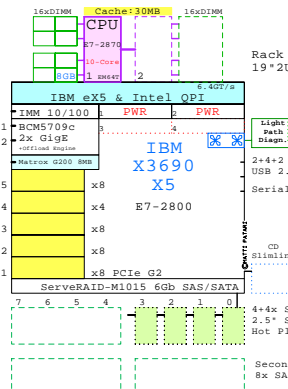

IBM xSERVER x86 Server Family

GE-link to this document: <http://www.goldeneggs.fi/documents/GE-IBM-FAMILY-A.pdf>

IBM Rack Servers

Xeon 4P-4U

Intel Xeon E7-4870 x86-64
2400MHz 4P-10Core IBM-7143-B7U

4U

Xeon 2P-2U

Intel Xeon E7-2870 x86-64
2400MHz 2P-10Core IBM-7147-A7U

MAX5 Memory

1U

2U

Xeon 2P-2U

Intel Xeon X5670 x86-64
2930MHz 2P-Six-C IBM-7945-M2x

2U

Xeon 2P-1U

Intel Xeon X5670 x86-64
2930MHz 2P-Six-C IBM-7944-M2x

1U

Note:
Link to X3650-M3
GoldenEggs
document

IBM Rack Servers

IBM Tower Servers

Opteron 4P-2U

AMD Opteron 6172 x86-64
2100MHz 4P 12-Cor IBM-7164-62U

2U

Xeon 2P-5U

Intel Xeon X5680 x86-64
3330MHz 2P-Six-C IBM-7380-92x

5U

Xeon 2P-5U

Intel Xeon E5620 x86-64
2400MHz 2P-Quad-C IBM-7379-E3x

5U

Xeon 1P-5U

Intel Xeon X3450 x86-64
2670MHz 1P-Quad-C IBM-7328-E4x

5U

GE-links to other x86 families:

- <http://www.goldeneggs.fi/documents/GE-DELL-FAMILY-A.pdf>
- <http://www.goldeneggs.fi/documents/GE-FUJI-FAMILY-A.pdf>
- <http://www.goldeneggs.fi/documents/GE-SUN-FAMILY-A.pdf>
- <http://www.goldeneggs.fi/documents/GE-ACER-FAMILY-A.pdf>
- <http://www.goldeneggs.fi/documents/GE-LENOVO-FAMILY-A.pdf>
- <http://www.goldeneggs.fi/documents/GE-CISCO-FAMILY-A.pdf>

Created by:
Matti.Patari@Kolumbus.Fi
Helsinki

Tip for detail printing:
- Zoom in area of interest
- Print, Print Current View

GoldenEggs Home:
<http://www.goldeneggs.fi>

© 2011 Matti Patari, All rights reserved.

GOLDEN EGGS Visuals™ Helsinki	19-Jun-2011	GE-IBM-FAMILY-A
		Matti.Patari@Kolumbus.fi

IBM x86 Servers 4P,2P,1P Intel
GOLDEN EGGS Visuals, Helsinki