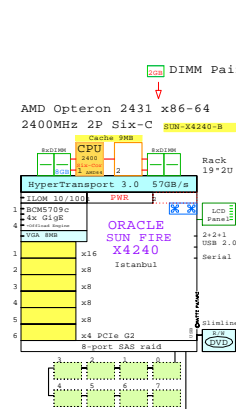

Compare AMD and Intel 2-socket 2U x86 rack servers

GE-link to this document: <http://www.goldeneggs.fi/documents/GE-COMPARE-2P-2U-A.pdf>

2U

Tip for detail printing:
- Zoom in area of interest
- Print, Print Current View

Dell

IBM

HP

Fujitsu

SUN

Acer

Cisco

Lenovo

AMD Opteron x86-64

GE-link to R715 GoldenEggs Picture