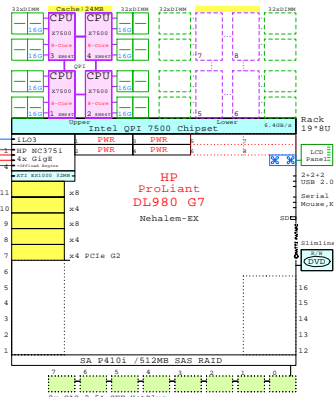

HP ProLiant x86 Server Family

GE-link to this document: <http://www.goldeneggs.fi/documents/GE-HP-FAMILY-A.pdf>

HP Rack Servers

Xeon 8P-8U

Intel Xeon X7560 x86-64
2260MHz 8P-8Core