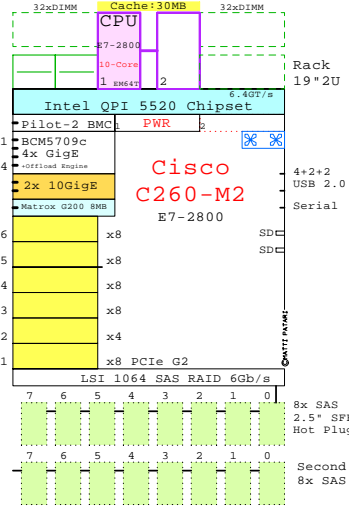

Xeon 4P-4U

Intel Xeon E7-4870 x86-64
2400MHz 4P-10Core **CISCO-C460-M2a**

Xeon 2P-2U

Extended-Memory **1TB**

Intel Xeon E7-2870 x86-64
2400MHz 2P-10Core **CISCO-C260-M2a**

Xeon 2P-2U

Extended-Memory **0.8TB**

Intel Xeon X5680 x86-64
3330MHz 2P-Six-C **CISCO-C250-M2a**

Xeon 2P-2U

Intel Xeon X5680 x86-64
3330MHz 2P-Six-C **CISCO-C210-M2a**

Xeon 2P-1U

Intel Xeon X5680 x86-64
3330MHz 2P-Six-C **CISCO-C200-M2a**

4x 1GbE

Remote Manager

↑ Link to C200-M2 Detail-Document

GE-links to other x86 families:

- <http://www.goldeneggs.fi/documents/GE-DELL-FAMILY-A.pdf>
- <http://www.goldeneggs.fi/documents/GE-IBM-FAMILY-A.pdf>
- <http://www.goldeneggs.fi/documents/GE-HP-FAMILY-A.pdf>
- <http://www.goldeneggs.fi/documents/GE-FUJI-FAMILY-A.pdf>
- <http://www.goldeneggs.fi/documents/GE-SUN-FAMILY-A.pdf>
- <http://www.goldeneggs.fi/documents/GE-ACER-FAMILY-A.pdf>
- <http://www.goldeneggs.fi/documents/GE-LENOVO-FAMILY-A.pdf>

Created by:
Matti.Patari@Kolumbus.Fi
Helsinki

Tip for detail printing:
- Zoom in area of interest
- Print, Print Current View

GoldenEggs Home:
<http://www.goldeneggs.fi>

© 2011 Matti Patari, All rights reserved.

GOLDEN EGGS Visuals Helsinki	12-Jun-2011	GE-CISCO-FAMILY-A-2
Matti.Patari@Kolumbus.fi		

Cisco UCS x86 Server 4P,2P Intel
GOLDEN EGGS Visuals, Helsinki