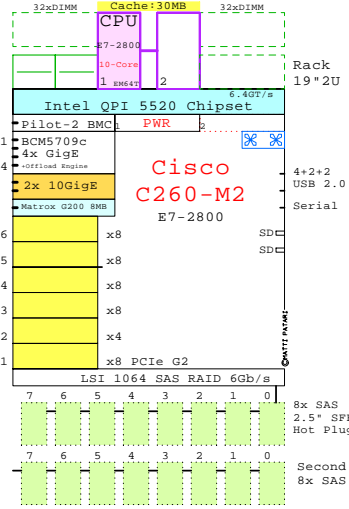

Xeon 4P-4U

Intel Xeon E7-4870 x86-64
2400MHz 4P-10Core **CISCO-C460-M2a**

Xeon 2P-2U

Extended-Memory **1TB**

Intel Xeon E7-2870 x86-64
2400MHz 2P-10Core **CISCO-C260-M2a**

Xeon 2P-2U

Extended-Memory **0.8TB**

Intel Xeon X5680 x86-64
3330MHz 2P-Six-C **CISCO-C250-M2a**

Xeon 2P-2U

Intel Xeon X5680 x86-64
3330MHz 2P-Six-C **CISCO-C210-M2a**

Xeon 2P-1U

Intel Xeon X5680 x86-64
3330MHz 2P-Six-C **CISCO-C200-M2a**

4x 1GbE

Remote Manager

↑ Link to C200-M2 Detail-Document

GE-links to other x86 families:

- <http://www.goldeneggs.fi/documents/GE-DELL-FAMILY-A.pdf>
- <http://www.goldeneggs.fi/documents/GE-IBM-FAMILY-A.pdf>
- <http://www.goldeneggs.fi/documents/GE-HP-FAMILY-A.pdf>
- <http://www.goldeneggs.fi/documents/GE-FUJI-FAMILY-A.pdf>
- <http://www.goldeneggs.fi/documents/GE-SUN-FAMILY-A.pdf>
- <http://www.goldeneggs.fi/documents/GE-ACER-FAMILY-A.pdf>
- <http://www.goldeneggs.fi/documents/GE-LENOVO-FAMILY-A.pdf>

Created by:
Matti.Patari@Kolumbus.Fi
Helsinki

Tip for detail printing:
- Zoom in area of interest
- Print, Print Current View

GoldenEggs Home:
<http://www.goldeneggs.fi>

© 2011 Matti Patari, All rights reserved.

GOLDEN EGGS Visuals Helsinki	12-Jun-2011	GE-CISCO-FAMILY-A2
Matti.Patari@Kolumbus.fi		

Cisco UCS x86 Server 4P,2P Intel
GOLDEN EGGS Visuals, Helsinki