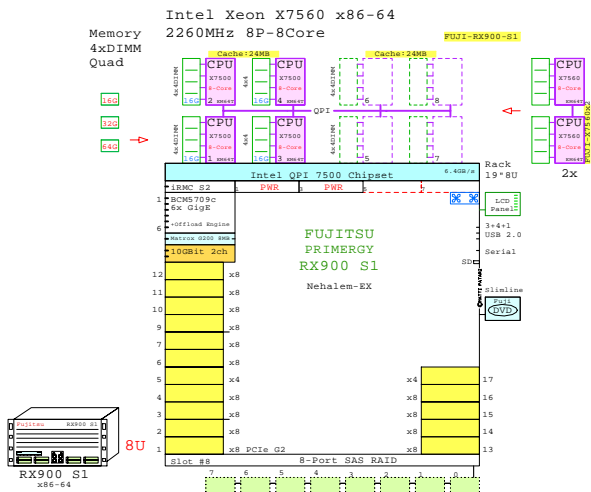

Fujitsu

RX900-S1 4P + 4P 8U 2TB