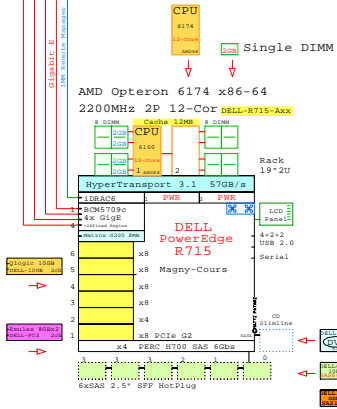

Compare AMD and Intel 2-socket 2U x86 rack servers

GE-link to this document: <http://www.goldeneggs.fi/documents/GE-COMPARE-2P-2U-A.pdf>

2U

Tip for detail printing:
- Zoom in area of interest
- Print, Print Current View

Dell

IBM

HP

Fujitsu

SUN

Acer

Cisco

Lenovo

AMD Opteron x86-64

GE-link to R715 GoldenEggs Picture