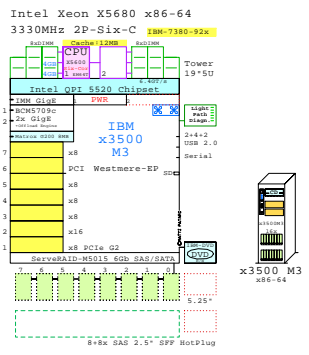

Compare Tower, Intel 1- and 2-socket 4U x86-64 Servers

Tower

Tip for detail printing:
- Zoom in area of interest
- Print, Print Current View

GE-link to this document: <http://www.goldeneggs.fi/documents/GE-COMPARE-TOWER-A.pdf>

Dell

IBM

HP

Fujitsu

Lenovo

Acer

GE-links to x86 COMPARE Pictures:
<http://www.goldeneggs.fi/documents/GE-COMPARE-2P-1U-A.pdf>
<http://www.goldeneggs.fi/documents/GE-COMPARE-2P-2U-A.pdf>
<http://www.goldeneggs.fi/documents/GE-COMPARE-4P-4U-A.pdf>
<http://www.goldeneggs.fi/documents/GE-COMPARE-8P-8U-A.pdf>
<http://www.goldeneggs.fi/documents/GE-COMPARE-TOWER-A.pdf>

Tower Date: 22-May-2011

Golden Eggs Home:
<http://www.goldeneggs.fi>

© 2010 Matti Patari. All rights reserved.
GOLDEN EGGS Visuals™
Matti.Patari@kolumbus.fi