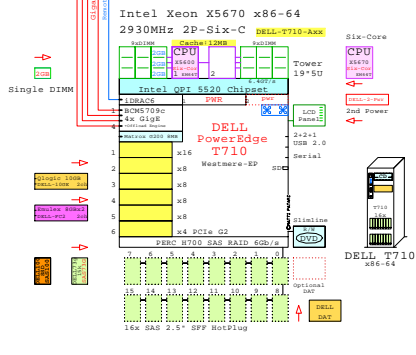

Compare Tower, Intel 1- and 2-socket 4U x86-64 Servers

Tower

Tip for detail printing:
- Zoom in area of interest
- Print, Print Current View

GE-link to this document: <http://www.goldeneggs.fi/documents/GE-COMPARE-TOWER-A.pdf>

Dell

IBM

HP

Fujitsu

Lenovo

Acer

GE-links to x86 COMPARE Pictures:
<http://www.goldeneggs.fi/documents/GE-COMPARE-2P-1U-A.pdf>
<http://www.goldeneggs.fi/documents/GE-COMPARE-2P-2U-A.pdf>
<http://www.goldeneggs.fi/documents/GE-COMPARE-4P-4U-A.pdf>
<http://www.goldeneggs.fi/documents/GE-COMPARE-8P-8U-A.pdf>
<http://www.goldeneggs.fi/documents/GE-COMPARE-TOWER-A.pdf>

Tower Date: 22-May-2011

Golden Eggs Home:
<http://www.goldeneggs.fi>

© 2010 Matti Patari. All rights reserved.
GOLDEN EGGS Visuals™
Matti.Patari@kolumbus.fi