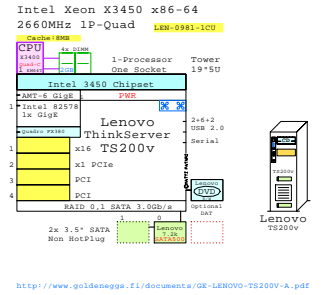

Compare Tower, Intel 1- and 2-socket 4U x86-64 Servers

Tower

Tip for detail printing:
- Zoom in area of interest
- Print, Print Current View

GE-link to this document: <http://www.goldeneggs.fi/documents/GE-COMPARE-TOWER-A.pdf>

Dell

IBM

HP

Fujitsu

Lenovo

Acer

GE-links to x86 COMPARE Pictures:
<http://www.goldeneggs.fi/documents/GE-COMPARE-2P-1U-A.pdf>
<http://www.goldeneggs.fi/documents/GE-COMPARE-2P-2U-A.pdf>
<http://www.goldeneggs.fi/documents/GE-COMPARE-4P-4U-A.pdf>
<http://www.goldeneggs.fi/documents/GE-COMPARE-8P-8U-A.pdf>
<http://www.goldeneggs.fi/documents/GE-COMPARE-TOWER-A.pdf>

Tower Date: 22-May-2011

Golden Eggs Home:
<http://www.goldeneggs.fi>

© 2010 Matti Patari. All rights reserved.
GOLDEN EGGS Visuals™
Matti.Patari@kolumbus.fi