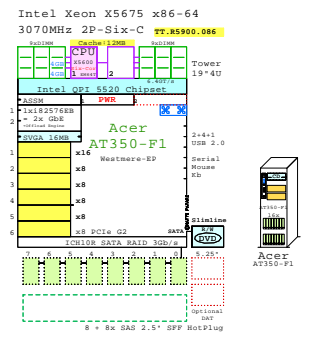

Compare Tower, Intel 1- and 2-socket 4U x86-64 Servers

Tower

Tip for detail printing:
- Zoom in area of interest
- Print, Print Current View

GE-link to this document: <http://www.goldeneggs.fi/documents/GE-COMPARE-TOWER-A.pdf>

Dell

IBM

HP

Fujitsu

Lenovo

Acer

GE-links to x86 COMPARE Pictures:
<http://www.goldeneggs.fi/documents/GE-COMPARE-2P-1U-A.pdf>
<http://www.goldeneggs.fi/documents/GE-COMPARE-2P-2U-A.pdf>
<http://www.goldeneggs.fi/documents/GE-COMPARE-4P-4U-A.pdf>
<http://www.goldeneggs.fi/documents/GE-COMPARE-8P-8U-A.pdf>
<http://www.goldeneggs.fi/documents/GE-COMPARE-TOWER-A.pdf>

Tower Date: 22-May-2011

Golden Eggs Home:
<http://www.goldeneggs.fi>

© 2010 Matti Patari. All rights reserved.
GOLDEN EGGS Visuals™
Matti.Patari@kolumbus.fi