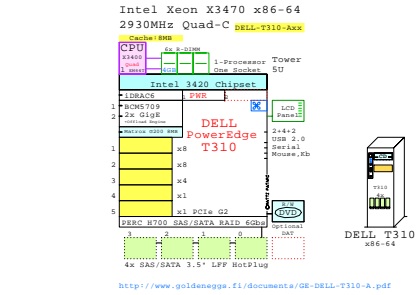

Compare Tower, Intel 1- and 2-socket 4U x86-64 Servers

Tower

Tip for detail printing:
- Zoom in area of interest
- Print, Print Current View

GE-link to this document: <http://www.goldeneggs.fi/documents/GE-COMPARE-TOWER-A.pdf>

Dell

IBM

HP

Fujitsu

Lenovo

Acer

GE-links to x86 COMPARE Pictures:
<http://www.goldeneggs.fi/documents/GE-COMPARE-2P-1U-A.pdf>
<http://www.goldeneggs.fi/documents/GE-COMPARE-2P-2U-A.pdf>
<http://www.goldeneggs.fi/documents/GE-COMPARE-4P-4U-A.pdf>
<http://www.goldeneggs.fi/documents/GE-COMPARE-8P-8U-A.pdf>
<http://www.goldeneggs.fi/documents/GE-COMPARE-TOWER-A.pdf>

Tower Date: 22-May-2011

Golden Eggs Home:
<http://www.goldeneggs.fi>

© 2010 Matti Patari. All rights reserved.
GOLDEN EGGS Visuals™
Matti.Patari@kolumbus.fi