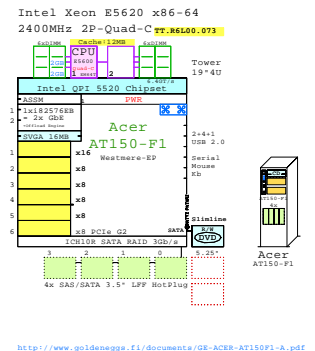

Compare Tower, Intel 1- and 2-socket 4U x86-64 Servers

Tower

Tip for detail printing:
- Zoom in area of interest
- Print, Print Current View

GE-link to this document: <http://www.goldeneggs.fi/documents/GE-COMPARE-TOWER-A.pdf>

Dell

IBM

HP

Fujitsu

Lenovo

Acer

GE-links to x86 COMPARE Pictures:
<http://www.goldeneggs.fi/documents/GE-COMPARE-2P-1U-A.pdf>
<http://www.goldeneggs.fi/documents/GE-COMPARE-2P-2U-A.pdf>
<http://www.goldeneggs.fi/documents/GE-COMPARE-4P-4U-A.pdf>
<http://www.goldeneggs.fi/documents/GE-COMPARE-8P-8U-A.pdf>
<http://www.goldeneggs.fi/documents/GE-COMPARE-TOWER-A.pdf>

Tower Date: 22-May-2011

Golden Eggs Home:
<http://www.goldeneggs.fi>

© 2010 Matti Patari. All rights reserved.
GOLDEN EGGS Visuals™
Matti.Patari@kolumbus.fi