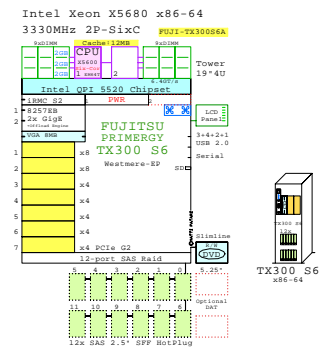

Compare Tower, Intel 1- and 2-socket 4U x86-64 Servers

Tower

Tip for detail printing:
- Zoom in area of interest
- Print, Print Current View

GE-link to this document: <http://www.goldeneggs.fi/documents/GE-COMPARE-TOWER-A.pdf>

Dell

IBM

HP

Fujitsu

Lenovo

Acer

GE-links to x86 COMPARE Pictures:
<http://www.goldeneggs.fi/documents/GE-COMPARE-2P-1U-A.pdf>
<http://www.goldeneggs.fi/documents/GE-COMPARE-2P-2U-A.pdf>
<http://www.goldeneggs.fi/documents/GE-COMPARE-4P-4U-A.pdf>
<http://www.goldeneggs.fi/documents/GE-COMPARE-8P-8U-A.pdf>
<http://www.goldeneggs.fi/documents/GE-COMPARE-TOWER-A.pdf>

Tower Date: 22-May-2011

Golden Eggs Home:
<http://www.goldeneggs.fi>

© 2010 Matti Patari. All rights reserved.
GOLDEN EGGS Visuals™
Matti.Patari@kolumbus.fi