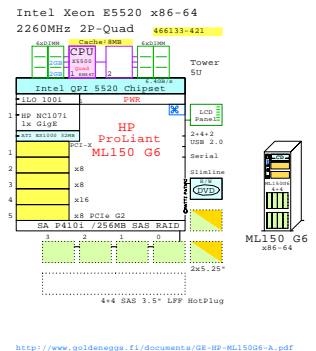

Compare Tower, Intel 1- and 2-socket 4U x86-64 Servers

Tower

Tip for detail printing:
- Zoom in area of interest
- Print, Print Current View

GE-link to this document: <http://www.goldeneggs.fi/documents/GE-COMPARE-TOWER-A.pdf>

Dell

IBM

HP

Fujitsu

Lenovo

Acer

GE-links to x86 COMPARE Pictures:
<http://www.goldeneggs.fi/documents/GE-COMPARE-2P-1U-A.pdf>
<http://www.goldeneggs.fi/documents/GE-COMPARE-2P-2U-A.pdf>
<http://www.goldeneggs.fi/documents/GE-COMPARE-4P-4U-A.pdf>
<http://www.goldeneggs.fi/documents/GE-COMPARE-8P-8U-A.pdf>
<http://www.goldeneggs.fi/documents/GE-COMPARE-TOWER-A.pdf>

Tower Date: 22-May-2011

Golden Eggs Home:
<http://www.goldeneggs.fi>

© 2010 Matti Patari. All rights reserved.
GOLDEN EGGS Visuals™
Matti.Patari@kolumbus.fi