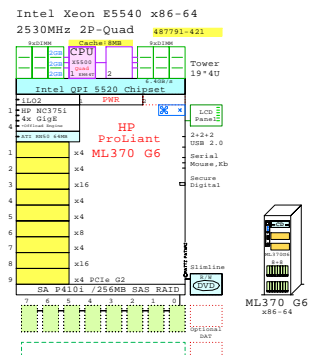

Compare Tower, Intel 1- and 2-socket 4U x86-64 Servers

Tower

Tip for detail printing:
- Zoom in area of interest
- Print, Print Current View

GE-link to this document: <http://www.goldeneggs.fi/documents/GE-COMPARE-TOWER-A.pdf>

Dell

IBM

HP

Fujitsu

Lenovo

Acer

GE-links to x86 COMPARE Pictures:
<http://www.goldeneggs.fi/documents/GE-COMPARE-2P-1U-A.pdf>
<http://www.goldeneggs.fi/documents/GE-COMPARE-2P-2U-A.pdf>
<http://www.goldeneggs.fi/documents/GE-COMPARE-4P-4U-A.pdf>
<http://www.goldeneggs.fi/documents/GE-COMPARE-8P-8U-A.pdf>
<http://www.goldeneggs.fi/documents/GE-COMPARE-TOWER-A.pdf>

Tower Date: 22-May-2011

Golden Eggs Home:
<http://www.goldeneggs.fi>

© 2010 Matti Patari. All rights reserved.
GOLDEN EGGS Visuals™
Matti.Patari@kolumbus.fi