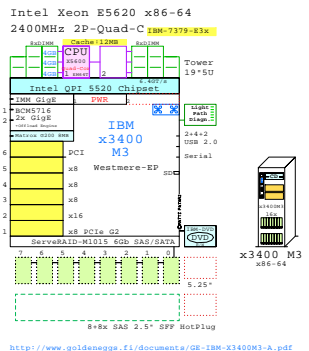

Compare Tower, Intel 1- and 2-socket 4U x86-64 Servers

Tower

Tip for detail printing:
- Zoom in area of interest
- Print, Print Current View

GE-link to this document: <http://www.goldeneggs.fi/documents/GE-COMPARE-TOWER-A.pdf>

Dell

IBM

HP

Fujitsu

Lenovo

Acer

GE-links to x86 COMPARE Pictures:
<http://www.goldeneggs.fi/documents/GE-COMPARE-2P-1U-A.pdf>
<http://www.goldeneggs.fi/documents/GE-COMPARE-2P-2U-A.pdf>
<http://www.goldeneggs.fi/documents/GE-COMPARE-4P-4U-A.pdf>
<http://www.goldeneggs.fi/documents/GE-COMPARE-8P-8U-A.pdf>
<http://www.goldeneggs.fi/documents/GE-COMPARE-TOWER-A.pdf>

Tower Date: 22-May-2011

Golden Eggs Home:
<http://www.goldeneggs.fi>

© 2010 Matti Patari. All rights reserved.
GOLDEN EGGS Visuals™
Matti.Patari@kolumbus.fi