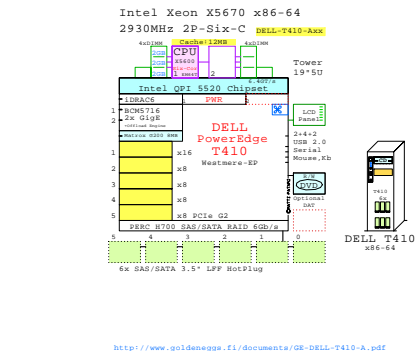

Compare Tower, Intel 1- and 2-socket 4U x86-64 Servers

Tower

Tip for detail printing:
- Zoom in area of interest
- Print, Print Current View

GE-link to this document: <http://www.goldeneggs.fi/documents/GE-COMPARE-TOWER-A.pdf>

Dell

IBM

HP

Fujitsu

Lenovo

Acer

GE-links to x86 COMPARE Pictures:
<http://www.goldeneggs.fi/documents/GE-COMPARE-2P-1U-A.pdf>
<http://www.goldeneggs.fi/documents/GE-COMPARE-2P-2U-A.pdf>
<http://www.goldeneggs.fi/documents/GE-COMPARE-4P-4U-A.pdf>
<http://www.goldeneggs.fi/documents/GE-COMPARE-8P-8U-A.pdf>
<http://www.goldeneggs.fi/documents/GE-COMPARE-TOWER-A.pdf>

Tower Date: 22-May-2011

Golden Eggs Home:
<http://www.goldeneggs.fi>

© 2010 Matti Patari. All rights reserved.
GOLDEN EGGS Visuals™
Matti.Patari@kolumbus.fi