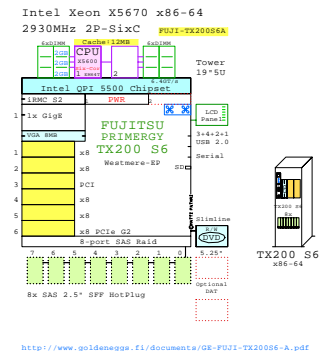

Compare Tower, Intel 1- and 2-socket 4U x86-64 Servers

Tower

Tip for detail printing:
- Zoom in area of interest
- Print, Print Current View

GE-link to this document: <http://www.goldeneggs.fi/documents/GE-COMPARE-TOWER-A.pdf>

Dell

IBM

HP

Fujitsu

Lenovo

Acer

GE-links to x86 COMPARE Pictures:
<http://www.goldeneggs.fi/documents/GE-COMPARE-2P-1U-A.pdf>
<http://www.goldeneggs.fi/documents/GE-COMPARE-2P-2U-A.pdf>
<http://www.goldeneggs.fi/documents/GE-COMPARE-4P-4U-A.pdf>
<http://www.goldeneggs.fi/documents/GE-COMPARE-8P-8U-A.pdf>
<http://www.goldeneggs.fi/documents/GE-COMPARE-TOWER-A.pdf>

Tower Date: 22-May-2011

Golden Eggs Home:
<http://www.goldeneggs.fi>

© 2010 Matti Patari. All rights reserved.
GOLDEN EGGS Visuals™
Matti.Patari@kolumbus.fi