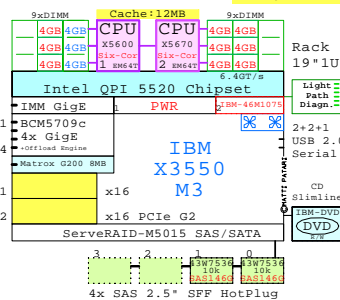

A picture is worth of one thousand words.
It talks all Global languages.

x86-64 servers: **Dell** **IBM** **HP** **Fujitsu** **SUN** **Acer** **Lenovo** and **Cisco**

AMD Opteron 6174 x86-64

2200MHz 2P 12-Cor **DELL-R715-Axx**

2x 8Gb Fibre Channel to external storage

Intel Xeon X5670 x86-64

2930MHz 2P-Six-C **IBM-7944-M2x**

AMD Opteron 6172 x86-64

2100MHz 2P 12-Cor **573088-421 EU**

Intel Xeon X5570 x86-64

2930MHz 2P-Quad **FUJII-RX200S5A**