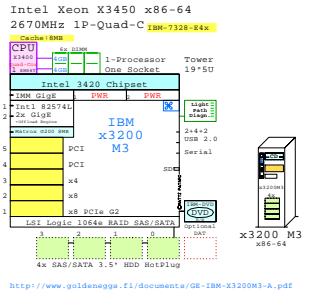

Compare Tower, Intel 1- and 2-socket 4U x86-64 Servers

Tower

Tip for detail printing:
- Zoom in area of interest
- Print, Print Current View

GE-link to this document: <http://www.goldeneggs.fi/documents/GE-COMPARE-TOWER-A.pdf>

Dell

IBM

HP

Fujitsu

Lenovo

Acer

GE-links to x86 COMPARE Pictures:
<http://www.goldeneggs.fi/documents/GE-COMPARE-2P-1U-A.pdf>
<http://www.goldeneggs.fi/documents/GE-COMPARE-2P-2U-A.pdf>
<http://www.goldeneggs.fi/documents/GE-COMPARE-4P-4U-A.pdf>
<http://www.goldeneggs.fi/documents/GE-COMPARE-8P-8U-A.pdf>
<http://www.goldeneggs.fi/documents/GE-COMPARE-TOWER-A.pdf>

Tower Date: 22-May-2011

Golden Eggs Home:
<http://www.goldeneggs.fi>

© 2010 Matti Patari. All rights reserved.
GOLDEN EGGS Visuals™
Matti.Patari@kolumbus.fi