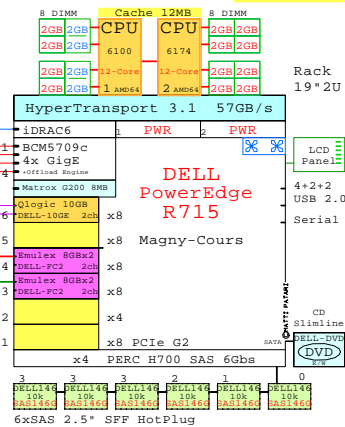

A picture is worth of one thousand words.
It talks all Global languages.

x86-64 servers: **Dell** **IBM** **HP** **Fujitsu** **SUN** **Acer** **Lenovo** and **Cisco**

AMD Opteron 6174 x86-64

2200MHz 2P 12-Cor **DELL-R715-Axx**