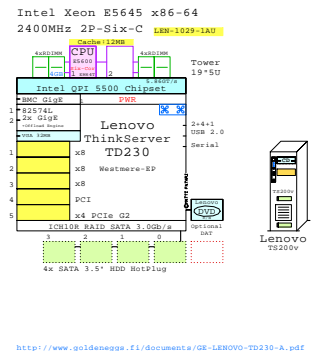

Compare Tower, Intel 1- and 2-socket 4U x86-64 Servers

Tower

Tip for detail printing:
- Zoom in area of interest
- Print, Print Current View

GE-link to this document: <http://www.goldeneggs.fi/documents/GE-COMPARE-TOWER-A.pdf>

Dell

IBM

HP

Fujitsu

Lenovo

Acer

GE-links to x86 COMPARE Pictures:
<http://www.goldeneggs.fi/documents/GE-COMPARE-2P-1U-A.pdf>
<http://www.goldeneggs.fi/documents/GE-COMPARE-2P-2U-A.pdf>
<http://www.goldeneggs.fi/documents/GE-COMPARE-4P-4U-A.pdf>
<http://www.goldeneggs.fi/documents/GE-COMPARE-8P-8U-A.pdf>
<http://www.goldeneggs.fi/documents/GE-COMPARE-TOWER-A.pdf>

Tower Date: 22-May-2011

Golden Eggs Home:
<http://www.goldeneggs.fi>

© 2010 Matti Patari. All rights reserved.
GOLDEN EGGS Visuals™
Matti.Patari@kolumbus.fi