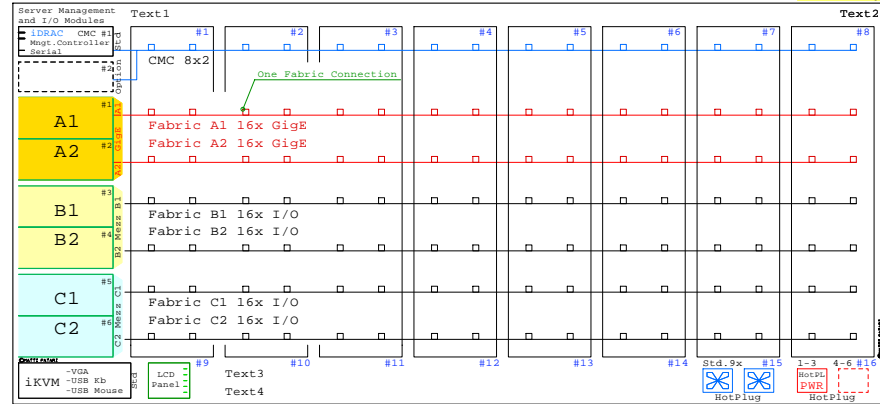

DELL PowerEdge Blade Servers and M1000e Enclosure, Intel and AMD

Link to this document: <http://www.goldeneggs.fi/documents/GE-DELL-BLADE-A.pdf>

BOM of this Dell M1000e system, total 99 items

Part Number	Qty	Description
DELL-BL-FC8	2	DELL Blade M1000e Brocade M5424 FC8 SAN
DELL-100GB	2	Dell 100GB SATA SSD hot-plug disk 2.5"
DELL-10GBE	1	Dell Qlogic 10Gb CNR 2-ch adapter
DELL-146GB	20	Dell 146GB SAS 15000r hot-plug disk 2.5"
DELL-BL-CMC	1	DELL Blade M1000e CMC module
DELL-BL-Enc	1	Dell Blade M1000e Enclosure 8/16x 10U
DELL-BL-GE	4	DELL Blade M1000e M6220 GigE sw
DELL-BL-Pwr	1	DELL Blade M1000e 3xPower kit
DELL-FC8-E	26	DELL M600 Mezz Emulex LPe1205 FC8 2xCh
DELL-GPU	1	DELL GPU adapter
DELL-M2X4GB	4	DELL 2x4GB Blade DIMM Memory
DELL-M3X4GB	18	DELL 3x4GB Blade DIMM Memory
DELL-M4X4GB	8	DELL 4x4GB Blade DIMM Memory
DELL-M605B	2	DELL M605 2431 6C 2P 2.4GHz-9MB 16GB
DELL-M610B	2	DELL M610 2x X5670 6C 2P 2.9GH-12MB 24GB
DELL-M610XB	1	DELL M610x 2x X5680 6C 2P 3.3GH-12MB 24G
DELL-M710B	1	DELL M710 2x X5670 6C 2P 2.9GH-12MB 24GB
DELL-M710HD	2	DELL M710HD 2x X5670 6C 2P 2.9GH-12MB 24
DELL-M910C	1	DELL M910 4x E7-4870 10C 4P 2.4GH-30MB 6
DELL-M915B	1	DELL M915 6174 12C 4P 2.2GHz-12MB 64GB

Enclosure Options

- DELL Blade M1000e CMC module → Optional 2nd CMC
- Fabric Switches → I/O Fabrics
- DELL Blade M1000e M6220 GigE sw → A, B, C
- DELL Blade M1000e Brocade M4424 FC4 SAN → B, C
- DELL Blade M1000e Brocade M5424 FC8 SAN → B, C
- DELL Blade M1000e 3xPower kit → HotPlg PWR

DELL PowerEdge M1000e Blade Enclosure: Rack 19",10U

10U

Blade Server Options

- HDD & SSD: DELL-600GB, DELL-300GB, DELL-146GB, DELL-100GB
- Memory kits: 1x3GB, 2x3GB, 3x3GB
- Mezzanine I/O for fabrics B and C:
 - DELL M600 Mezz BroCom 5709 GigE 2-Ch
 - DELL M600 Mezz Emulex LPe1105 FC4 2xCh
 - DELL M600 Mezz Emulex LPe1205 FC8 2xCh
 - DELL M600 Mezz Qlogic QMR2472 FC4 2xCh
 - DELL M600 Mezz Qlogic QMR2572 FC8 2xCh