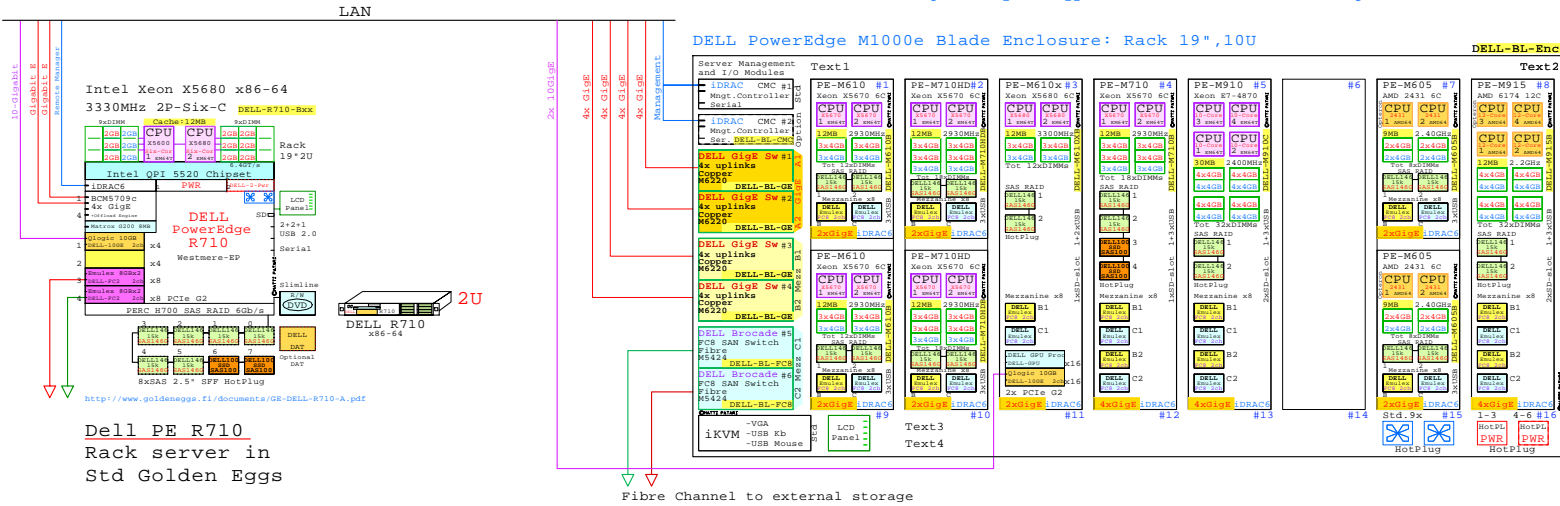

DELL PowerEdge Blade Servers and M1000e Enclosure, Intel and AMD

Link to this document: <http://www.goldeneggs.fi/documents/GE-DELL-BLADE-A.pdf>

BOM of this Dell M1000e system, total 99 items

Part Number	Qty	Description
DELL-BL-FC8	2	DELL Blade M1000e Brocade M5424 FC8 SAN
DELL-100GB	2	Dell 100GB SATA SSD hot-plug disk 2.5"
DELL-10GBE	1	Dell Qlogic 10Gb CNR 2-ch adapter
DELL-146GB	20	Dell 146GB SAS 15000r hot-plug disk 2.5"
DELL-BL-CMC	1	DELL Blade M1000e CMC module
DELL-BL-Enc	1	Dell Blade M1000e Enclosure 8/16x 10U
DELL-BL-GE	4	DELL Blade M1000e M6220 GigE sw
DELL-BL-Pwr	1	DELL Blade M1000e 3xPower kit
DELL-FC8-E	26	DELL M600 Mezz Emulex LPe1205 FC8 2xCh
DELL-GPU	1	DELL GPU adapter
DELL-M2X4GB	4	DELL 2x4GB Blade DIMM Memory
DELL-M3X4GB	18	DELL 3x4GB Blade DIMM Memory
DELL-M4X4GB	8	DELL 4x4GB Blade DIMM Memory
DELL-M605B	2	DELL M605 2431 6C 2P 2.4GHz-9MB 16GB
DELL-M610B	2	DELL M610 2x X5670 6C 2P 2.9GH-12MB 24GB
DELL-M610XB	1	DELL M610x 2x X5680 6C 2P 3.3GH-12MB 24G
DELL-M710B	1	DELL M710 2x X5670 6C 2P 2.9GH-12MB 24GB
DELL-M710HD	2	DELL M710HD 2x X5670 6C 2P 2.9GH-12MB 24
DELL-M910C	1	DELL M910 4x E7-4870 10C 4P 2.4GH-30MB 6
DELL-M915B	1	DELL M915 6174 12C 4P 2.2GHz-12MB 64GB

Enclosure Options

- DELL Blade M1000e CMC module → Optional 2nd CMC
- Fabric Switches → I/O Fabrics
- DELL Blade M1000e M6220 GigE sw → A, B, C
- DELL Blade M1000e Brocade M4424 FC4 SAN → B, C
- DELL Blade M1000e Brocade M5424 FC8 SAN → B, C
- DELL Blade M1000e 3xPower kit → HotPlg PWR

DELL PowerEdge M1000e Blade Enclosure: Rack 19",10U

10U

Blade Server Options

- HDD & SSD: DELL-600GB, DELL-300GB, DELL-146GB, DELL-100GB
- Memory kits: 1x3GB, 2x3GB, 3x3GB
- Mezzanine I/O for fabrics B and C:
 - DELL M600 Mezz BroCom 5709 GigE 2-Ch
 - DELL M600 Mezz Emulex LPe1105 FC4 2xCh
 - DELL M600 Mezz Emulex LPe1205 FC8 2xCh
 - DELL M600 Mezz Qlogic QMR2472 FC4 2xCh
 - DELL M600 Mezz Qlogic QMR2572 FC8 2xCh