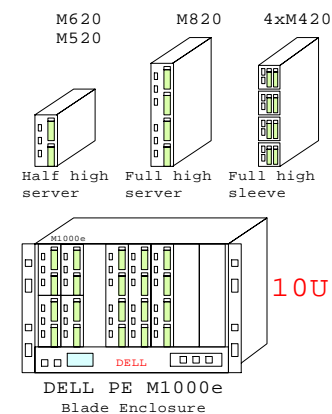

### M820/4600

Four CPUs

48x DIMMs

Four Disk

2+2 Mezz

2+2 LOMs

Full High Blade

1+3xUSB

2xSD

PCIe 3.0

iDRAC7

HotPL  
PWR

Enclosure and Server Blades on this page.

Part Number	Qty	Description
DELL-BL-Enc	1	Dell Blade M1000e Enclosure 8/16x 10U
DELL-M420A	1	DELL M420 1x E5-2440 6C 2P 2.4GH-15MB 12
DELL-M520A	1	DELL M520 1x E5-2440 6C 2P 2.4GH-15MB 12
DELL-M620A	1	DELL M620 1x E5-2680 8C 2P 2.7GH-20MB 16
DELL-M820A	1	DELL M820 2x E5-4650 8C 4P 2.7GH-20MB 32