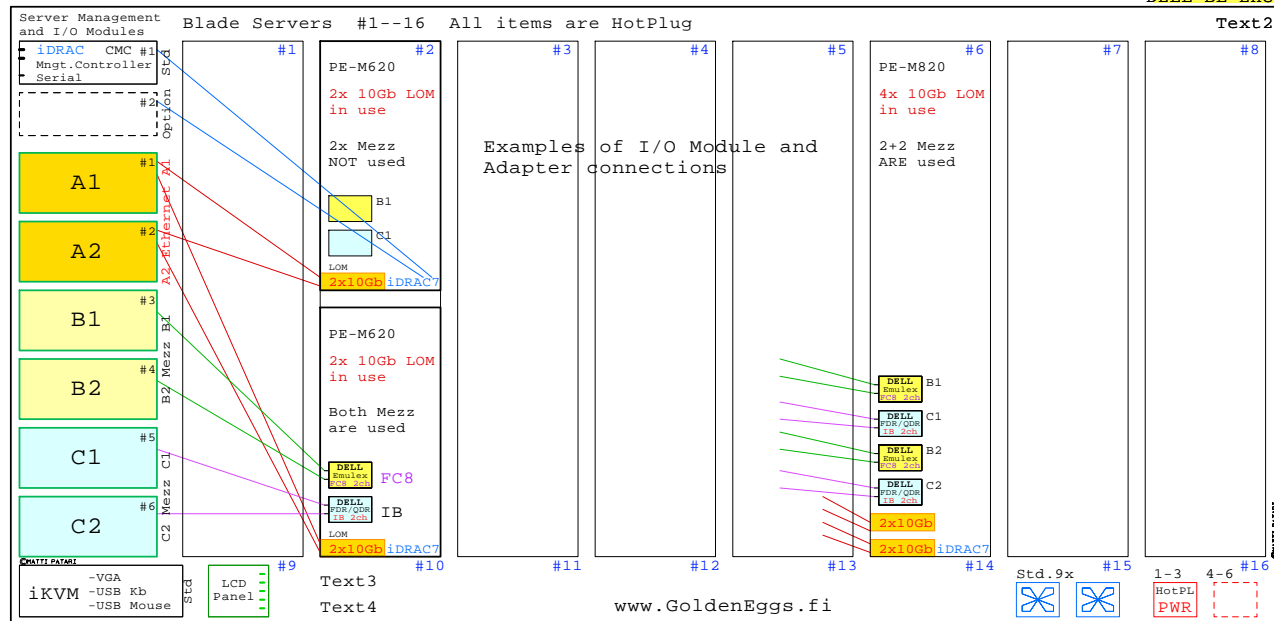

DELL PowerEdge Blade Servers and M1000e Enclosure, Intel

Link to this document: <http://www.goldeneggs.fi/documents/GE-DELL-BLADE-A.pdf>

Enclosure Options

2nd Management Module

iDRAC CMC Mngt. Controller Ser. DELL-BL-CMC

Ethernet I/O modules, A-C

Ethernet I/O Modules	Blade I/O Adapters
DELL F10 MXL 10/40 GbE 56 10GbE Port xxxxxx DELL-F10MXL	DELL-57810S 57810S BroadCom 10GbE
DELL M8024-k 10GbE 24 Ports bbbbbb DELL-M8024-k	DELL-X520-k X520-k Intel 10GbE
DELL M6348 1 GbE 48 Ports yyyyyy DELL-M6348	DELL-BC5719 5719 BroadCom 1GbE
DELL EPASS-k 1/10 GbE 16 Port Pass-Thr Copper DELL-EPASS-k	

Fibre Channel I/O Modules, B-C

DELL M5424 FC8 SAN Switch Brocade 8/16 DELL-M5424	DELL-FC8-E LPel205 Emulex FC8
DELL M4424 FC4 SAN Switch Brocade 8/16 DELL-M4424	DELL-FC8-Q QME2572 Qlogic FC4

Infiniband I/O Modules, B-C

DELL M2401G IB Switch Mellanox FDR/QDR DELL-M2401G	DELL-IB-FDR xxxxxx Mellanox IB
DELL M3601Q IB Switch Mellanox QDR/DDR DELL-M3601Q	DELL-IB-QDR xxxxxx Mellanox IB

Kitt of 3x Power Supplies

HotPL
PWR

DELL PowerEdge M1000e Blade Enclosure: Rack 19", 10U

Blade Server Options

CPU E5-2440 E8647	DELL-E2440
CPU E5-2680 E8647	DELL-E2680
CPU E5-4650 E8647	DELL-E4650
3x8GB	DELL-M3X8GB
3x16GB	DELL-M3X16GB
4x8GB	DELL-M4X8GB
4x16GB	DELL-M4X16GB
DELL148 150 SAS16GB	DELL-146GB
DELL600 300 SAS60GB	DELL-600GB
DELL200 800 SAS200GB	DELL-200GB
DELL400 800 SAS400GB	DELL-400GB
DELL350 800 SAS350GB	DELL-350GB

M420/2400

Quarter High Blade

M520/2400

Half High Blade

M620/2600

M820/4600

Four CPUs

48x DIMMs

Four Disk

2+2 Mezz

2+2 LOMs

Full High Blade

1+3xUSB

2xSD

PCIe 3.0

iDRAC7

HotPL
PWR