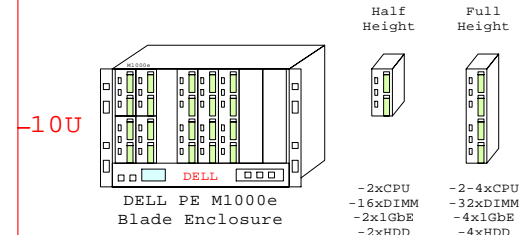

10U

Blade Server Options

- HDD & SSD: DELL-600GB, DELL-300GB, DELL-146GB, DELL-100GB
- Memory kits: 1x3GB, 2x3GB, 3x3GB
- Mezzanine I/O for fabrics B and C:
  - DELL M600 Mezz BroCom 5709 GigE 2-Ch
  - DELL M600 Mezz Emulex LPe1105 FC4 2xCh
  - DELL M600 Mezz Emulex LPe1205 FC8 2xCh
  - DELL M600 Mezz Qlogic QMR2472 FC4 2xCh
  - DELL M600 Mezz Qlogic QMR2572 FC8 2xCh

Intel Xeon Blades

- Half Height Blades: PE-M610, PE-M710HD
- Full Height Blades: PE-M610X, PE-M710, PE-M910
- Options: DELL-10GBE, DELL-GPU

AMD Opteron Blades

- Options: PE-M605, PE-M915
- Four Processors
- 32x DIMMs
- 1+3 USB
- SAS RAID
- Two 2.5" HDD
- 2x SD
- Four Mezz Slots for two fabrics
- 4x GigE
- iDRAC6