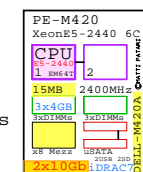

M420/2400

Quarter High Blade