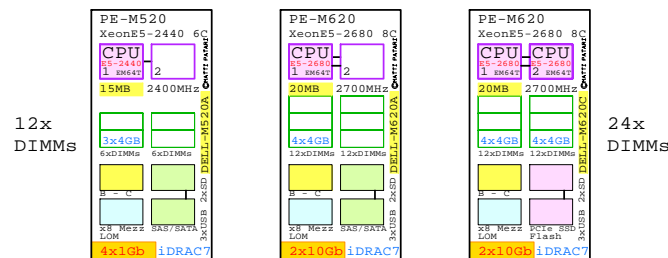

M520/2400 M620/2600 M620/2600 /Flash

Half High Blades

BOM of the example system above

Part Number	Qty	Description
DELL-200GB	5	Dell 200GB SATA SSD hot-plug disk 2.5"
DELL-300GB	28	DELL 300GB SAS 10000r hot-plug disk 2.5"
DELL-BL-Pw2	1	DELL Blade VRTX 2xPower kit
DELL-DVD	1	DELL CD-RW/DVD-ROM Option kit, slimline
DELL-ESW24	1	DELL 8+16x 1GbE Switch VRTX 1GbE
DELL-M4X4GB	16	DELL 4x4GB Blade DIMM Memory
DELL-M620B	4	DELL M620 2x E5-2680 8C 2P 2.7GH-20MB 32
DELL-VRTX-A	1	Dell VRTX Enclosure 4xBlade, 25x 2.5" SFF
PCI-1GbE	1	Ethernet 2x 1GbE PCI HBA