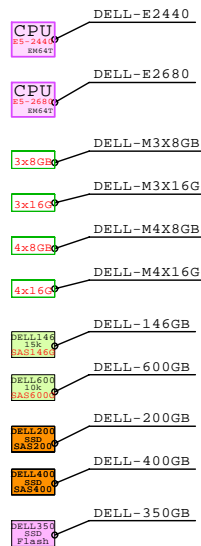

Blade Server Options