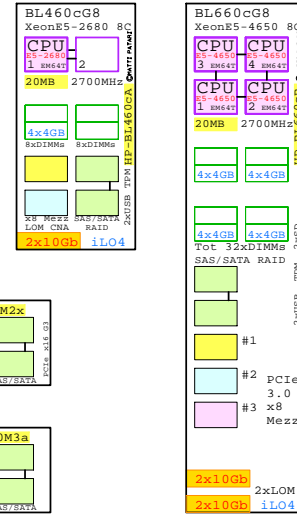

Fujitsu

HP Blades

IBM Blades

Cisco Blades

Donate

PayPal at:
www.GoldenEggs.fi

This x86 site is open, vendor independent.
It is fully funded from my own pocket.
To keep this service running,
Your personal support is welcome.

Matti.Patari@Kolumbus.fi
Helsinki Finland

Older GoldenEggs sites:

<http://h18000.www1.hp.com/info/GECPQA/>

<http://www.openvms.org/pages.php?page=GoldenEggs>

GE-links to x86 COMPARE Pictures:

<http://www.goldeneggs.fi/documents/GE-COMPARE-2P-1U-A.pdf>

<http://www.goldeneggs.fi/documents/GE-COMPARE-2P-2U-A.pdf>

<http://www.goldeneggs.fi/documents/GE-COMPARE-4P-4U-A.pdf>

<http://www.goldeneggs.fi/documents/GE-COMPARE-8P-8U-A.pdf>

<http://www.goldeneggs.fi/documents/GE-COMPARE-TOWER-A.pdf>

New

<http://www.goldeneggs.fi/documents/GE-COMPARE-BLADE-A.pdf>

<http://www.goldeneggs.fi/documents/GE-INT-E5-MAP-A.pdf>

<http://www.goldeneggs.fi/documents/GE-COMP-E52400-A.pdf>

<http://www.goldeneggs.fi/documents/GE-COMP-E52600-A.pdf>

<http://www.goldeneggs.fi/documents/GE-COMP-E54600-A.pdf>

Follow GoldenEggs on Twitter:

@goldeneggsfi

GE-links to x86 FAMILY Pictures:

<http://www.goldeneggs.fi/documents/GE-DELL-FAMILY-A.pdf>

<http://www.goldeneggs.fi/documents/GE-IBM-FAMILY-A.pdf>

<http://www.goldeneggs.fi/documents/GE-HP-FAMILY-A.pdf>

<http://www.goldeneggs.fi/documents/GE-FUJII-FAMILY-A.pdf>

<http://www.goldeneggs.fi/documents/GE-SUN-FAMILY-A.pdf>

<http://www.goldeneggs.fi/documents/GE-ACER-FAMILY-A.pdf>

<http://www.goldeneggs.fi/documents/GE-LENOVO-FAMILY-A.pdf>

<http://www.goldeneggs.fi/documents/GE-CISCO-FAMILY-A.pdf>

©2012 Matti Patari, All rights reserved.

GOLDEN EGGS Visuals™ Helsinki	01-Mar-2013	GE-Welcomel Matti.Patari@Kolumbus.Fi

Welcome to Visual Configurations
GOLDEN EGGS Visuals, Helsinki

GE-Welcome1