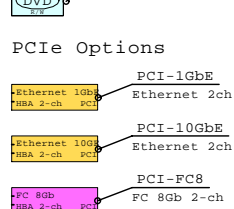

PCIe Options