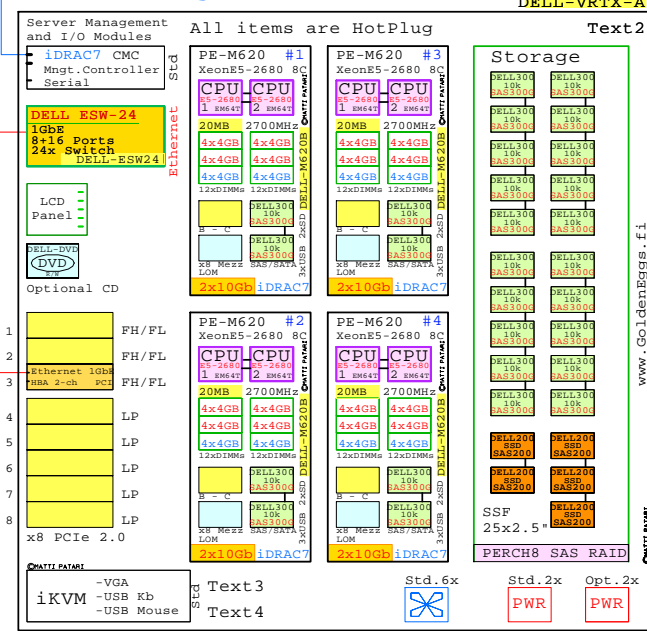

GE CMC

DELL PowerEdge VRTX Blade Tower, 5U