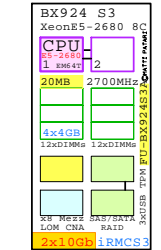

Welcome to GoldenEggs x86 Visual Configurations

<http://www.goldeneggs.fi>

A picture is worth of one thousand words.
It talks all Global languages.

x86-64 servers: **Dell** **IBM** **HP** **Fujitsu** **SUN** **Acer** **Lenovo** and **Cisco**

4x Gigabit E
iDRAC7 Remote Manager

Intel Xeon E5-2680 x86-64
2700MHz 2P 8-Core **DELL-R720-A**

Intel Xeon E5-2680 x86-64
2700MHz 2P 8-Core **IBM-7914-L2x**

AMD Opteron 6172 x86-64
2100MHz 2P 12-Core **573088-421 EU**

Dell Blades

Fujitsu

HP Blades

IBM Blades

Cisco Blades

Donate

PayPal at:
www.GoldenEggs.fi

This x86 site is open, vendor independent.
It is fully funded from my own pocket.
To keep this service running,
Your personal support is welcome.

Matti.Patari@Kolumbus.fi
Helsinki Finland

Older GoldenEggs sites:

<http://h18000.www1.hp.com/info/GECPQA/>

<http://www.openvms.org/pages.php?page=GoldenEggs>

GE-links to x86 COMPARE Pictures:

<http://www.goldeneggs.fi/documents/GE-COMPARE-2P-1U-A.pdf>

<http://www.goldeneggs.fi/documents/GE-COMPARE-2P-2U-A.pdf>

<http://www.goldeneggs.fi/documents/GE-COMPARE-4P-4U-A.pdf>

<http://www.goldeneggs.fi/documents/GE-COMPARE-8P-8U-A.pdf>

<http://www.goldeneggs.fi/documents/GE-COMPARE-TOWER-A.pdf>

New

<http://www.goldeneggs.fi/documents/GE-COMPARE-BLADE-A.pdf>

<http://www.goldeneggs.fi/documents/GE-INT-E5-MAP-A.pdf>

<http://www.goldeneggs.fi/documents/GE-COMP-E52400-A.pdf>

<http://www.goldeneggs.fi/documents/GE-COMP-E52600-A.pdf>

<http://www.goldeneggs.fi/documents/GE-COMP-E54600-A.pdf>

Follow GoldenEggs on Twitter:

@goldeneggsfi

GE-links to x86 FAMILY Pictures:

<http://www.goldeneggs.fi/documents/GE-DELL-FAMILY-A.pdf>

<http://www.goldeneggs.fi/documents/GE-IBM-FAMILY-A.pdf>