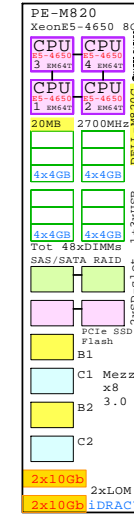

## M520/2400 M620/2600 M620/2600 /Flash

Half High Blades

## BOM of the example system above

Part Number	Qty	Description
DELL-200GB	5	Dell 200GB SATA SSD hot-plug disk 2.5"
DELL-300GB	28	DELL 300GB SAS 10000r hot-plug disk 2.5"
DELL-BL-Pw2	1	DELL Blade VRTX 2xPower kit
DELL-DVD	1	DELL CD-RW/DVD-ROM Option kit, slimline
DELL-ESW24	1	DELL 8+16x 1GbE Switch VRTX 1GbE
DELL-M4X4GB	16	DELL 4x4GB Blade DIMM Memory
DELL-M620B	4	DELL M620 2x E5-2680 8C 2P 2.7GH-20MB 32
DELL-VRTX-A	1	Dell VRTX Enclosure 4xBlade, 25x 2.5" SFF
PCI-1GbE	1	Ethernet 2x 1GbE PCI HBA

4x Gigabit E  
iDRAC7 Remote Manager

Intel Xeon E5-2680 x86-64  
2700MHz 2P 8-Core **DELL-R720-A**

Intel Xeon E5-2680 x86-64  
2700MHz 2P 8-Core **IBM-7914-L2x**

AMD Opteron 6172 x86-64  
2100MHz 2P 12-Core **573088-421 EU**

## Dell Blades