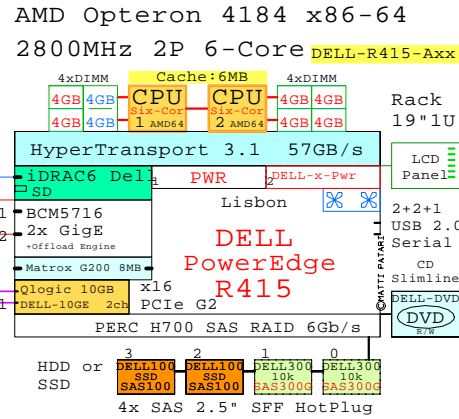

DELL x86-64 Servers 1P 2P 4P 8P

DELL R415
AMD Opteron

Internal Options:

- DELL-4184
Six-Core AMD64
Six-Core 4148
2800MHz 6MB
- DELL-4GB-1
4GB
DDR3-SDRAM
1x 4GB DIMM
- DELL-8GB-1
8GB
- DELL-16GB-1
16GB
- DELL-1-Pwr
DELL-x-Pwr
Second Pwr
- DELL-iDRAC6
iDRAC6
- DELL-146GB
DELL146
146GB 10k SAS 2.5"
- DELL-300GB
DELL300
300GB 10k SAS 2.5"
- DELL-600GB
DELL600
600GB 10k SAS 2.5"
- DELL-100GB
DELL100
100 SSD SAS 2.5"
- DELL-DVD
DELL-DVD
DVD
- DELL-1GbE
DELL-1GbE 2ch
Dell GigabitE 2ch
- DELL-10GE
DELL-10GE 2ch
Qlogic 10Gb CNA 2ch
- DELL-FC2
DELL-FC2 2ch
Emulex FC 8Gb 2-ch

2x 10-Gigabit

2x Gigabit E

Two Sockets, 1U
Example Configuration
x86-64

Parts list for the 2P 6-Core DELL R415 system above

Part Number	Qty	Description
1	1	DELL-R415-A 1 DELL R415 2P 6C 4184 2.8GH 8GB AMD64 1U
1.1	1	DELL-1-Pwr 1 DELL R415 second power supply
1.2	2	DELL-100GB 2 Dell 100GB SATA SSD hot-plug disk 2.5"
1.3	1	DELL-10GE 1 DELL Qlogic 10Gb CNA 2-ch adapter
1.4	2	DELL-300GB 2 DELL 300GB SAS 10000r hot-plug disk 2.5"
1.5	1	DELL-4184 1 AMD64 6C 4184 6MB 2.8GHz for R415
1.6	6	DELL-4GB-1 6 DELL 4GB PE Memory 1x4GB DIMM
1.7	1	DELL-DVD 1 DELL CD-RW/DVD-ROM Option kit, slimline
1.8	1	DELL-iDRAC6 1 DELL R415 iDRAC6

DELL PowerEdge R415 AMD Six-Core 2P/1U

Lisbon, Opteron 4100
2800MHz Six-Core

- DELL-4184
2nd processor
Six-Core
Cache 6MB
- iDRAC6 RJ-45 100/1000
- Two RJ-45 10/100/1000
- Matrox G200 8MB
- 1x PCIe I/O module slots
- DELL 2x1GbE
DELL-1GbE 2ch
- DELL100 SSD SAS100 100GB
- DELL146 SAS146 73..600GB SSD