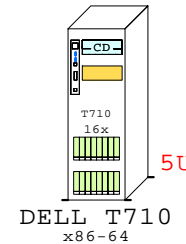

Parts list for the 2P Six-Core DELL Tower T710 system above

Part Number	Qty	Description
1	1	DELL T710 2P I 6C X5670-12MB 6GB 5U Towe
1.1	6	Dell 100GB SATA SSD hot-plug disk 2.5"
1.2	1	Dell Qlogic 10Gb CNA 2-ch adapter
1.3	10	Dell 146GB SAS 15000r hot-plug disk 2.5"
1.4	1	Dell 2950 second power supply
1.5	9	Dell 2GB PE Memory 1x2GB DIMM
1.6	1	Dell SATA DAT Tape Drive
1.7	2	Dell Emulex FC 8Gb 2-ch PCIe HBA
1.8	1	Xeon 6C X5670-12MB 2.93GHz for T710

Westmere-EP Six-Core
2930MHz
5600

Nehalem-EP Quad-Core
2930MHz
5500

Intel Xeon X5670 x86-64
2930MHz 2P-Six-C