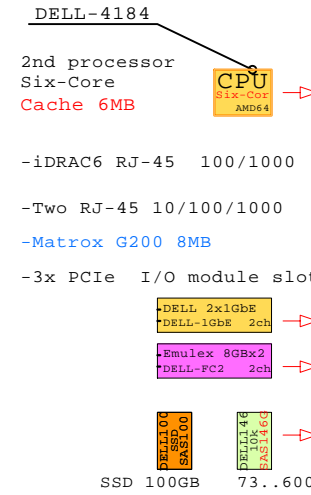

DELL PowerEdge R515 AMD Six-Core 2P/2U

Lisbon, Opteron 4100
2800MHz Six-Core

Link to this document: <http://www.goldeneggs.fi/documents/GE-DELL-R515-A.pdf>

MS Windows Server 2003 and 2008
LINUX: Red Hat, SuSE
VMware Virtualization Software

Tip for detail printing:
- Zoom in area of interest
- Print, Print Current View

GoldenEggs Home:
<http://www.goldeneggs.fi>

© 2010 Matti Patari, All rights reserved.

GOLDEN EGGS Visuals™ Helsinki	24-Nov-2010	GE-DELL-R515-A Matti.Patari@Kolumbus.Fi

DELL PE R515 AMD 4100 6-Core
GOLDEN EGGS Visuals, Helsinki