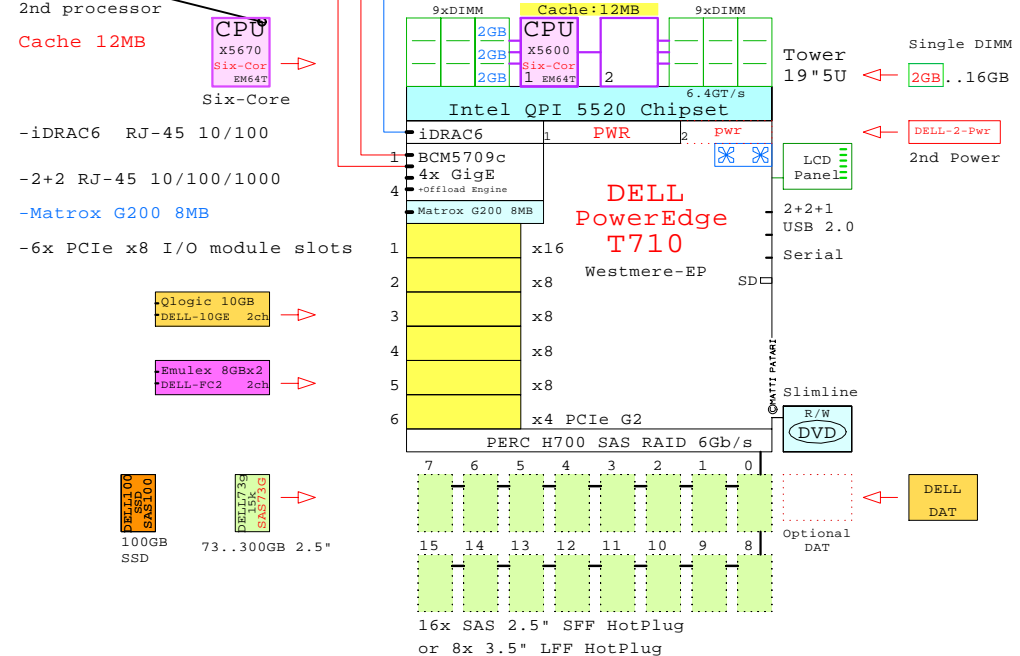

Parts list for the 2P Six-Core DELL Tower T710 system above

Part Number	Qty	Description
1	1	DELL T710 2P I 6C X5670-12MB 6GB 5U Towe
1.1	6	Dell 100GB SATA SSD hot-plug disk 2.5"
1.2	1	Dell Qlogic 10Gb CNA 2-ch adapter
1.3	10	Dell 146GB SAS 15000r hot-plug disk 2.5"
1.4	1	Dell 2950 second power supply
1.5	9	Dell 2GB PE Memory 1x2GB DIMM
1.6	1	Dell SATA DAT Tape Drive
1.7	2	Dell Emulex FC 8Gb 2-ch PCIe HBA
1.8	1	Xeon 6C X5670-12MB 2.93GHz for T710

Westmere-EP Six-Core
2930MHz
5600

Nehalem-EP Quad-Core
2930MHz
5500

Intel Xeon X5670 x86-64
2930MHz 2P-Six-C