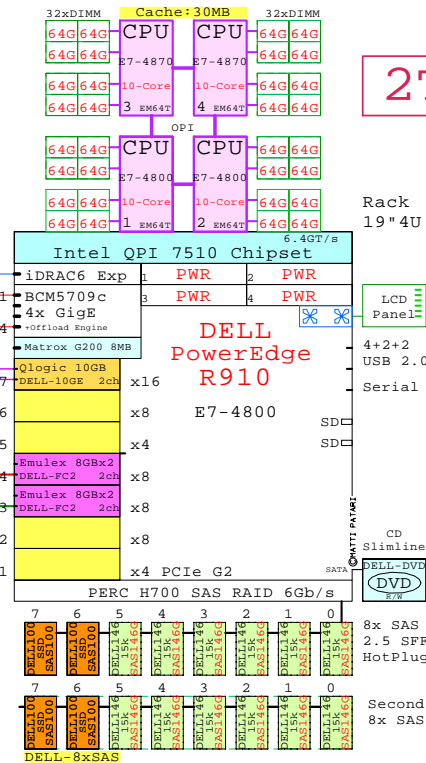

DELL-73GB
73GB 15k SAS 2.5"

DELL-146GB
146GB 15k SAS 2.5"

DELL-300GB
300GB 10k SAS 2.5"

DELL-600GB
600GB 10k SAS 2.5"

DELL-100GB
100 SSD SAS 2.5"

DELL-DVD
DELL-DVD
DVD
RW

DELL-1GbE
Dell Gigabite 2ch

DELL-10GE
Qlogic 10Gb CNA 2ch

DELL-FC2
Emulex FC 8Gb 2ch

Tip for detail printing:
- Zoom in area of interest
- Print, Print Current View

Example Configuration
x86-64

Intel Xeon E7-4870 x86-64
2400MHz 4P-10Core DELL-R910-Bxx

2TB

2x 8Gb Fibre Channel to
external storage