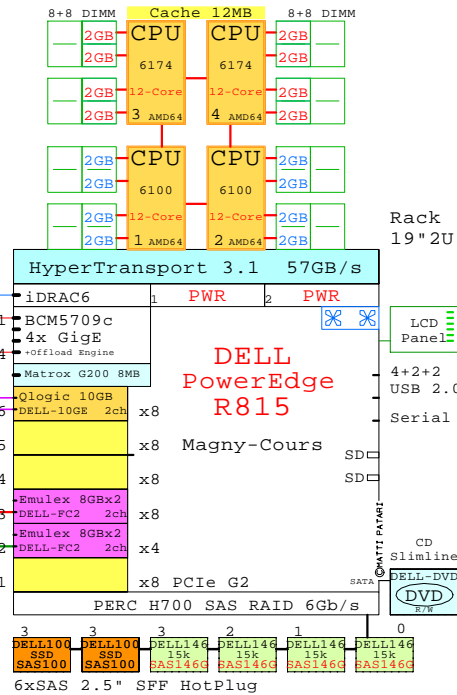

DELL R815
AMD Opteron

Internal Options:

- **CPU** → DELL-6174
  Twelve-core 6174
  2200MHz 12MB
  AMD64
- **2GB** → DELL-2GB-1
  DDR3-SDRAM
  1x 2GB DIMM
- **4GB** → DELL-4GB-1
- **8GB** → DELL-8GB-1
- **16GB** → DELL-16GB-1
- **DELL734 15k SAS73G** → DELL-73GB
  73GB 15k SAS 2.5"
- **DELL146 15k SAS146G** → DELL-146GB
  146GB 15k SAS 2.5"
- **DELL300 10k SAS300G** → DELL-300GB
  300GB 10k SAS 2.5"
- **DELL600 10k SAS600G** → DELL-600GB
  600GB 10k SAS 2.5"
- **DELL100 10k SAS100G** → DELL-100GB
  100 SSD SAS 2.5"
- **DELL-DVD R/W** → DELL-DVD
- **DELL 2x1GbE DELL-1GbE 2ch** → DELL-1GbE
  Dell GigabitE 2ch
- **Qlogic 10GB DELL-10GE 2ch** → DELL-10GE
  Qlogic 10Gb CNA 2ch
- **Emulex 8GBx2 DELL-FC2 2ch** → DELL-FC2
  Emulex FC 8Gb 2-ch

2x 10-Gigabit
4x Gigabit E
Remote Manager

Example Configuration
x86-64

AMD Opteron 6174 x86-64
2200MHz 4P 12-Core **DELL-R815-Axx**

2x 8Gb Fibre Channel to external storage

Parts list for the 4P 12-Core DELL R815 system above

	Part Number	Qty	Description
1	DELL-R815-A	1	DELL R815 4P 12C 6174 2.2GH 16GB AMD64 2
1.1	DELL-100GB	2	Dell 100GB SATA SSD hot-plug disk 2.5"
1.2	DELL-10GE	1	DELL Qlogic 10Gb CNA 2-ch adapter
1.3	DELL-146GB	4	DELL 146GB SAS 15000r hot-plug disk 2.5"
1.4	DELL-2GB-1	8	DELL 2GB PE Memory 1x2GB DIMM
1.5	DELL-6174	2	Opteron 12C 6174-12MB 2200MHz R715
1.6	DELL-DVD	1	DELL CD-RW/DVD-ROM Option kit, slimline
1.7	DELL-FC2	2	DELL Emulex FC 8Gb 2-ch PCIe HBA

Tip for detail printing:
- Zoom in area of interest
- Print, Print Current View

DELL PE R815 AMD Twelve-Core 6174 4P/2U

Magny-Cours
2200MHz Twelve-Core

AMD Opteron 6174 x86-64
2200MHz 4P 12-Core **DELL-R815-Axx** System #

DELL-6174
-3-4 Processor Twelve-Core
Cache 12MB

-Single DIMM 2GB

-iDRAC6 RJ-45 10/100/1000

-Four RJ-45 10/100/1000

-Matrox G20 8MB

-6x PCIe G2 I/O module slots

- Qlogic 10GB DELL-10GE 2ch →
- Emulex 8GBx2 DELL-FC2 2ch →
- DELL100 SSD SAS100 → 100GB SSD
- DELL734 15k SAS73G → 73..600GB 2.5"