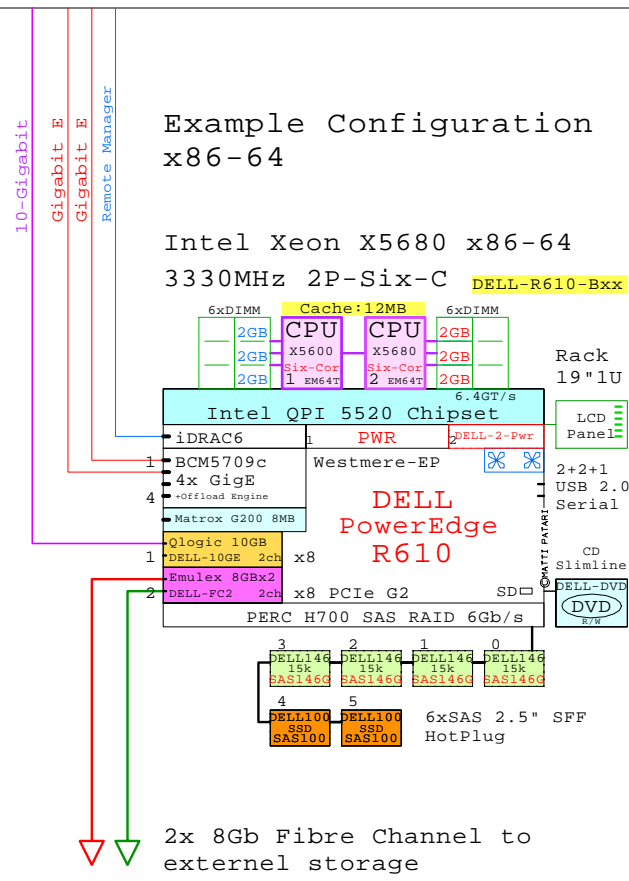

Example Configuration
x86-64

Intel Xeon X5680 x86-64
3330MHz 2P-Six-C **DELL-R610-Bxx**

2x 8Gb Fibre Channel to external storage

Parts list for the 2P Six-Core DELL R610 system above

Part Number	Qty	Description
1	1	DELL R610 2P I 6C X5680-12MB 6GB 1U
1.1	2	Dell 100GB SATA SSD hot-plug disk 2.5"
1.2	1	DELL Qlogic 10Gb CNA 2-ch adapter
1.3	4	DELL 146GB SAS 15000r hot-plug disk 2.5"
1.4	1	DELL-2-Pwr 1 DELL 2950 second power supply
1.5	3	DELL-2GB-1 3 DELL 2GB PE Memory 1x2GB DIMM
1.6	1	DELL-DVD 1 DELL CD-RW/DVD-ROM Option kit, slimline
1.7	1	DELL-FC2 1 DELL Emulex FC 8Gb 2-ch PCIe HBA
1.8	1	DELL-X5680 1 Xeon 6C X5680-12MB 3.33GHz for R710