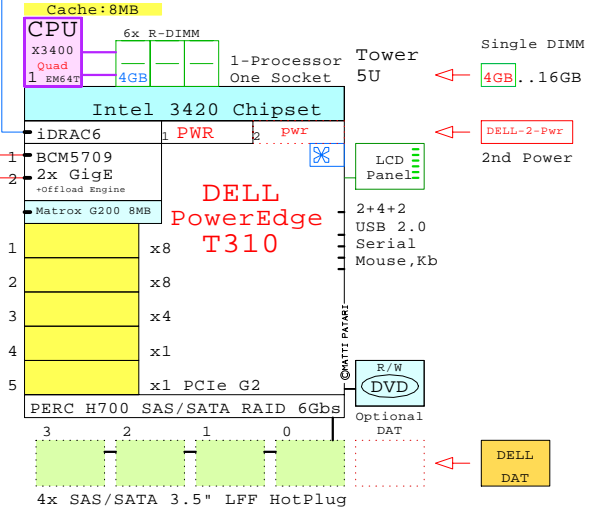

DELL PE T310 Intel Quad-Core 3400 1P/5U

Quad-Core
2930MHz
3400

Intel Xeon X3470 x86-64
2930MHz Quad-C **DELL-T310-Axx** System #

- -iDRAC6 RJ-45 10/100
- -2x RJ-45 10/100/1000
- -Matrox G200 8MB
- -5x PCIe x8 I/O module slots
- DELL 2x1GbE
  DELL-1GbE 2ch
- Emulex 8GbE
  DELL-FC2 2ch
- DELL250 7k SATA 250GB
  ...2TB 3.5"

MS Windows Server 2003 and 2008 R2
LINUX: Red Hat, SuSE
VMware Virtualization Software
Hyper-V

Tip for detail printing:
- Zoom in area of interest
- Print, Print Current View

Golden Eggs Home:
<http://www.goldeneggs.fi>

© 2010 Matti Patari, All rights reserved.

GOLDEN EGGS Visuals™ Helsinki	22-Jul-2010	GE-DELL-T310-A Matti.Patari@Goldeneggs.Fi

DELL PE T310 1P/5U X3470 2930MHz
GOLDEN EGGS Visuals, Helsinki