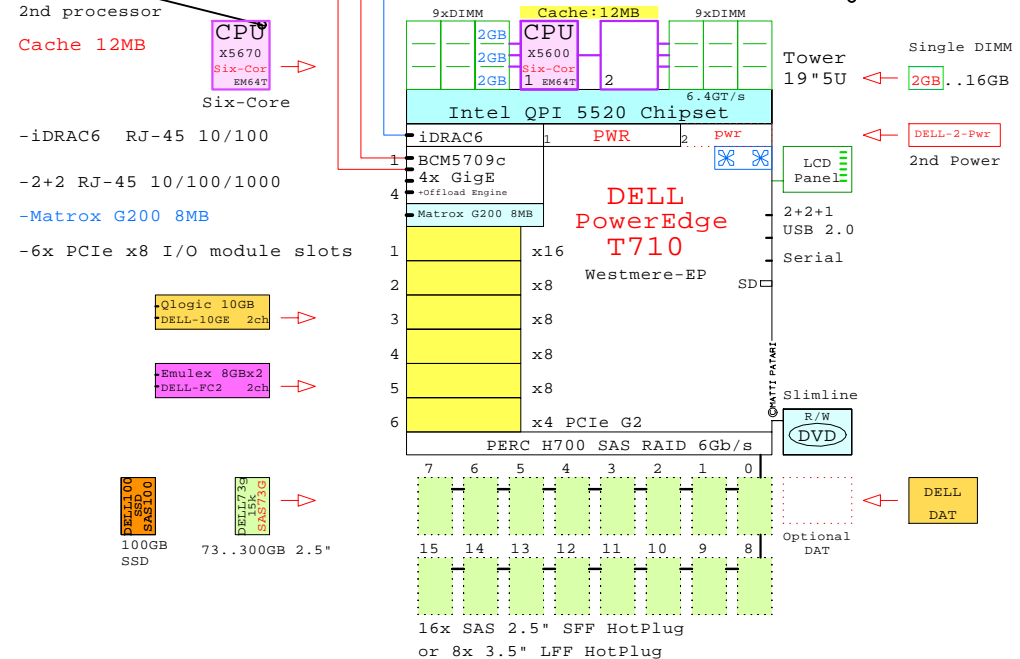

Parts list for the 2P Six-Core DELL Tower T710 system above

Part Number	Qty	Description
1	1	DELL T710 2P I 6C X5670-12MB 6GB 5U Towe
1.1	6	Dell 100GB SATA SSD hot-plug disk 2.5"
1.2	1	Dell Qlogic 10Gb CNA 2-ch adapter
1.3	10	Dell 146GB SAS 15000r hot-plug disk 2.5"
1.4	1	Dell 2950 second power supply
1.5	9	Dell 2GB PE Memory 1x2GB DIMM
1.6	1	Dell SATA DAT Tape Drive
1.7	2	Dell Emulex FC 8Gb 2-ch PCIe HBA
1.8	1	Xeon 6C X5670-12MB 2.93GHz for T710

Westmere-EP Six-Core
2930MHz
5600

Nehalem-EP Quad-Core
2930MHz
5500

Intel Xeon X5670 x86-64
2930MHz 2P-Six-C