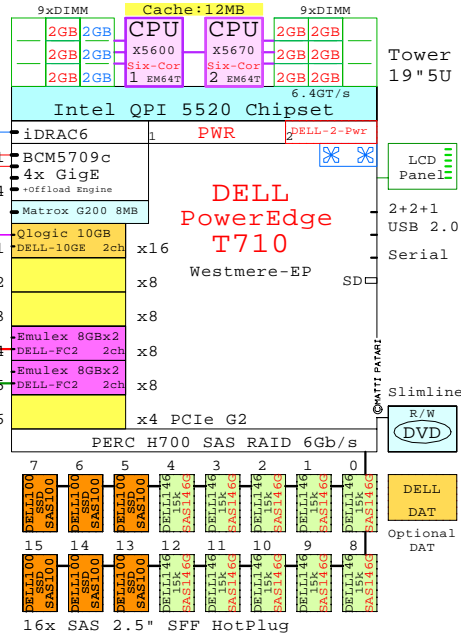

Example Configuration
x86-64

Intel Xeon X5670 x86-64
2930MHz 2P-Six-C

2x 8Gb Fibre Channel to external storage

Parts list for the 2P Six-Core DELL Tower T710 system above

Part Number	Qty	Description
1	1	DELL T710 2P I 6C X5670-12MB 6GB 5U Towe
1.1	6	Dell 100GB SATA SSD hot-plug disk 2.5"
1.2	1	Dell Qlogic 10Gb CNA 2-ch adapter
1.3	10	Dell 146GB SAS 15000r hot-plug disk 2.5"
1.4	1	Dell 2950 second power supply
1.5	9	Dell 2GB PE Memory 1x2GB DIMM
1.6	1	Dell SATA DAT Tape Drive
1.7	2	Dell Emulex FC 8Gb 2-ch PCIe HBA
1.8	1	Xeon 6C X5670-12MB 2.93GHz for T710