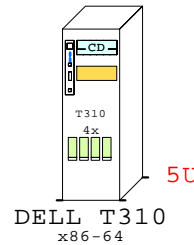

MS Windows Server 2003 and 2008 R2
LINUX: Red Hat, SuSE
VMware Virtualization Software
Hyper-V

Tip for detail printing:
- Zoom in area of interest
- Print, Print Current View

Golden Eggs Home:
<http://www.goldeneggs.fi>

© 2010 Matti Patari, All rights reserved.

GOLDEN EGGS Visuals™ Helsinki	22-Jul-2010	GE-DELL-T310-A Matti.Patari@Goldeneggs.Fi

DELL PE T310 1P/5U X3470 2930MHz
GOLDEN EGGS Visuals, Helsinki