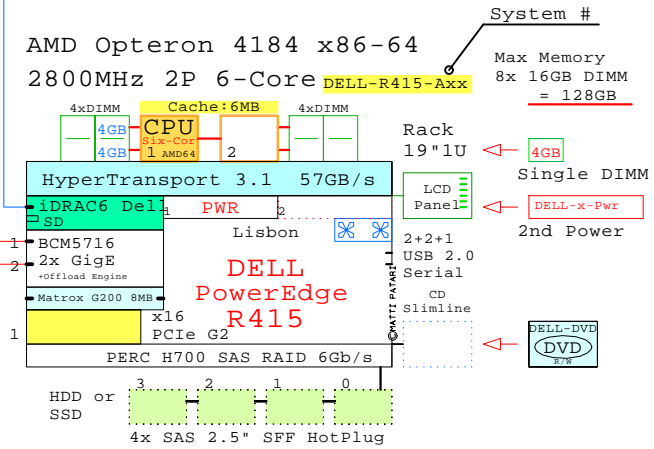

DELL PowerEdge R415 AMD Six-Core 2P/1U

Lisbon, Opteron 4100
2800MHz Six-Core

- DELL-4184
  2nd processor
  Six-Core
  Cache 6MB
- -iDRAC6 RJ-45 100/1000
- -Two RJ-45 10/100/1000
- -Matrox G200 8MB
- -1x PCIe I/O module slots
- DELL 2x1GbE
  DELL-1GbE 2ch
- DELL100 SSD SAS100 100GB
- DELL146 SAS146 73..600GB SSD

2x Gigabit E

Remote Manager