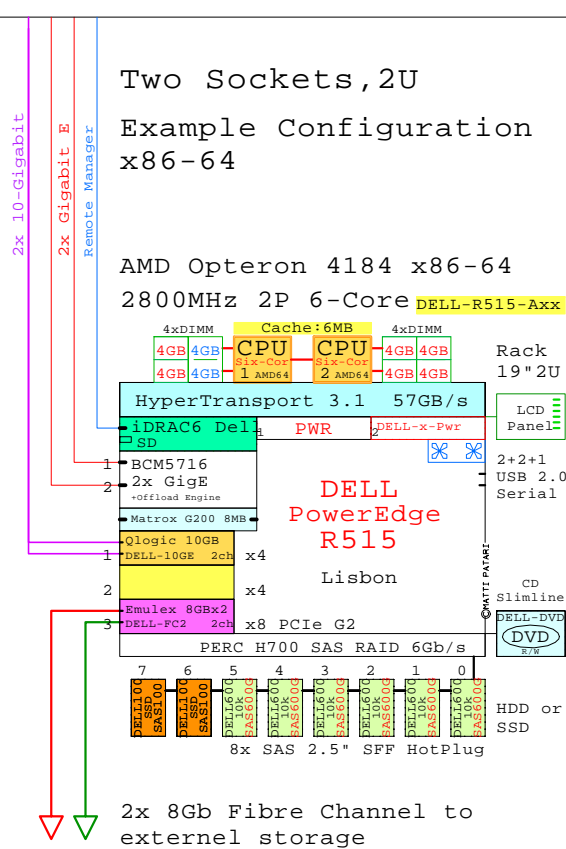

DELL R515
AMD Opteron

Internal Options:

- DELL-4184
  Six-Core 4148
  2800MHz 6MB
- DELL-4GB-1
  DDR3-SDRAM
  1x 4GB DIMM
- DELL-8GB-1
- DELL-16GB-1
- DELL-1-Pwr
  Second Pwr
- DELL-iDRAC6
  iDRAC6
- DELL-146GB
  146GB 10k SAS 2.5"
- DELL-300GB
  300GB 10k SAS 2.5"
- DELL-600GB
  600GB 10k SAS 2.5"
- DELL-100GB
  100 SSD SAS 2.5"
- DELL-DVD
  DVD R/W
- DELL-1GbE
  Dell GigabitE 2ch
- DELL-10GE
  Qlogic 10Gb CNA 2ch
- DELL-FC2
  Emulex FC 8Gb 2-ch

Two Sockets, 2U
Example Configuration
x86-64

AMD Opteron 4184 x86-64
2800MHz 2P 6-Core DELL-R515-Axx