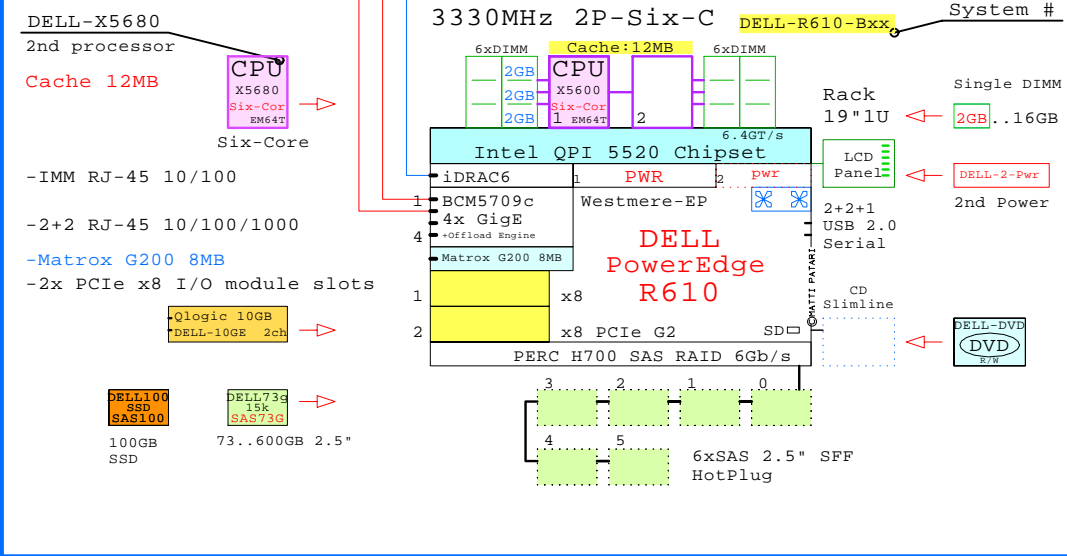

Example Configuration
x86-64

Intel Xeon X5680 x86-64
3330MHz 2P-Six-C **DELL-R610-Bxx**

2x 8Gb Fibre Channel to external storage

Parts list for the 2P Six-Core DELL R610 system above

Part Number	Qty	Description
1	1	DELL R610 2P I 6C X5680-12MB 6GB 1U
1.1	2	Dell 100GB SATA SSD hot-plug disk 2.5"
1.2	1	DELL Qlogic 10Gb CNA 2-ch adapter
1.3	4	DELL 146GB SAS 15000r hot-plug disk 2.5"
1.4	1	DELL-2-Pwr 1 DELL 2950 second power supply
1.5	3	DELL-2GB-1 3 DELL 2GB PE Memory 1x2GB DIMM
1.6	1	DELL-DVD 1 DELL CD-RW/DVD-ROM Option kit, slimline
1.7	1	DELL-FC2 1 DELL Emulex FC 8Gb 2-ch PCIe HBA
1.8	1	DELL-X5680 1 Xeon 6C X5680-12MB 3.33GHz for R710