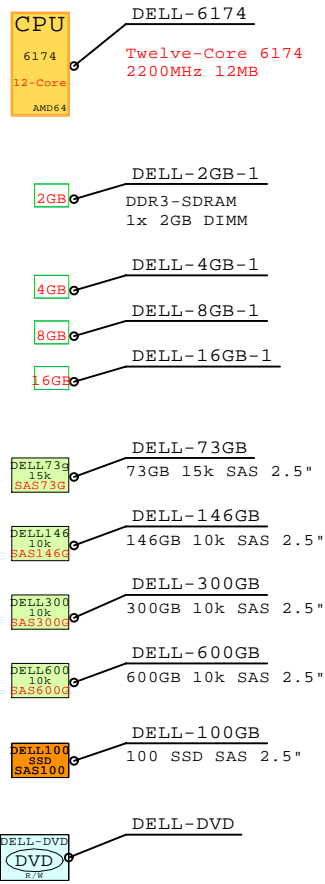

DELL R715
AMD Opteron

Internal Options: