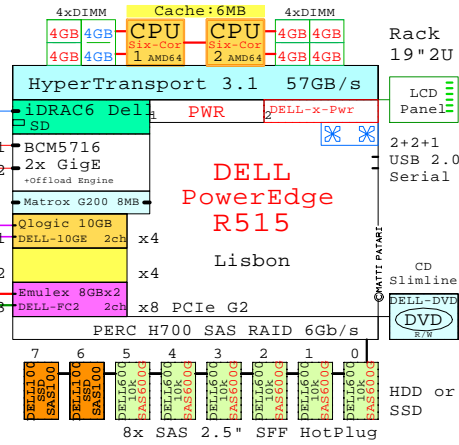

2x 8Gb Fibre Channel to
external storage

Parts list for the 2P 6-Core DELL R515 system above

Part Number	Qty	Description
1	1	DELL-R515-A 1 DELL R515 2P 6C 4184 2.8GH 8GB AMD64 2U
1.1	1	DELL-1-Pwr 1 DELL R415 second power supply
1.2	2	DELL-100GB 2 Dell 100GB SATA SSD hot-plug disk 2.5"
1.3	1	DELL-10GE 1 DELL Qlogic 10Gb CNA 2-ch adapter
1.4	1	DELL-4184 1 AMD64 6C 4184 6MB 2.8GHz for R415
1.5	6	DELL-4GB-1 6 DELL 4GB PE Memory 1x4GB DIMM
1.6	6	DELL-600GB 6 DELL 600GB SAS 10000r hot-plug disk 2.5"
1.7	1	DELL-DVD 1 DELL CD-RW/DVD-ROM Option kit, slimline
1.8	1	DELL-FC2 1 DELL Emulex FC 8Gb 2-ch PCIe HBA
1.9	1	DELL-iDRAC6 1 DELL R415 iDRAC6