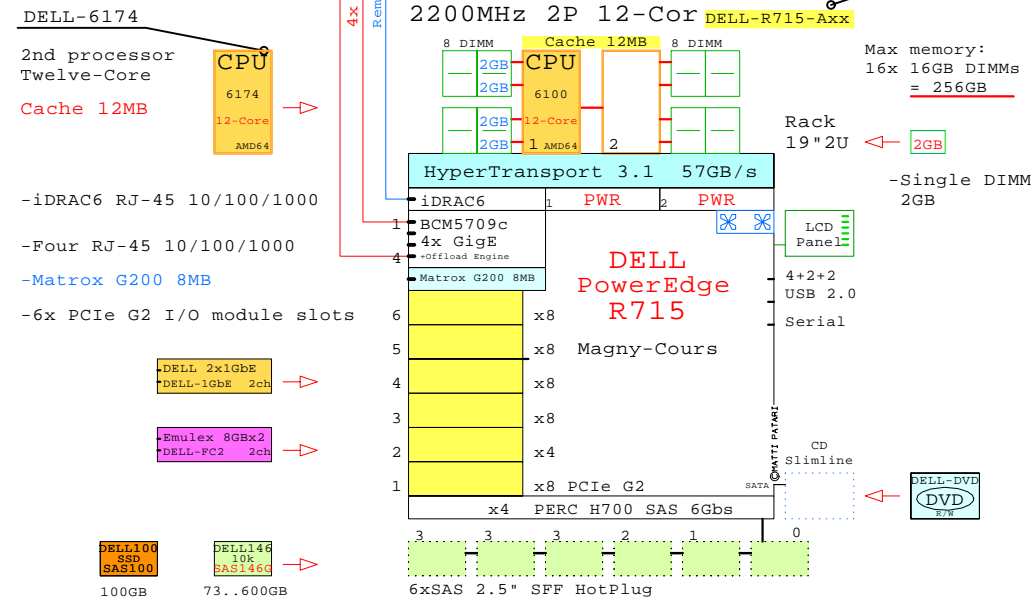

Magny-Cours
2200MHz Twelve-Core

AMD Opteron 6174 x86-64
2200MHz 2P 12-Cor DELL-R715-Axx

MS Windows Server 2003 and 2008 R2
LINUX: Red Hat, SuSE
VMware Virtualization Software
Hyper-V

Tip for detail printing:
- Zoom in area of interest
- Print, Print Current View

Golden Eggs Home:
<http://www.goldeneggs.fi>

© 2010 Matti Patari, All rights reserved.

GOLDEN EGGS Visuals™ Helsinki	10-Jun-2010	GE-DELL-R715-A Matti.Patari@Goldeneggs.Fi

DELL PE R715 AMD Opteron 12-Core
GOLDEN EGGS Visuals, Helsinki

DELL PowerEdge R715 AMD Opteron 12-Core 2P/2U