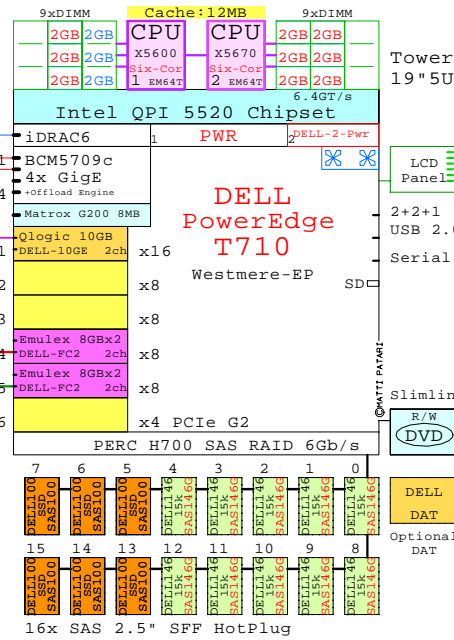

DELL PE R610 2P/1U X5680 3330MHz
GOLDEN EGGS Visuals, Helsinki

DELL PE R610 Intel Six-Core 5600 2P/1U

DELL T710
Xeon 5600

Internal Options:

- DELL-X5670**
CPU X5670 Six-Cor EM64T
2nd Six-Core X5670
2930MHz 12MB
- DELL-2GB-1**
2GB DDR3-SDRAM
1x 2GB DIMM
- DELL-4GB-1**
4GB
- DELL-8GB-1**
8GB
- DELL-16GB-1**
16GB
- DELL-2-Pwr**
2nd Power
- DELL-73GB**
73GB 15k SAS 2.5"
- DELL-146GB**
146GB 15k SAS 2.5"
- DELL-300GB**
300GB 10k SAS 2.5"
- DELL-600GB**
600GB 10k SAS 2.5"
- DELL-100GB**
100 SSD SAS 2.5"
- DELL-DVD**
DVD R/W
- DELL-DAT**
DAT
- DELL-1GbE**
Dell GigabitE 2ch
DELL-2x1GbE
DELL-1GbE 2ch
- DELL-10GE**
Qlogic 10Gb
DELL-10GE 2ch
- DELL-FC2**
Emulex FC 8Gb 2ch
DELL-FC2 2ch

Example Configuration
x86-64

Intel Xeon X5670 x86-64
2930MHz 2P-Six-C

2x 8Gb Fibre Channel to external storage

Parts list for the 2P Six-Core DELL Tower T710 system above

Part Number	Qty	Description
1	1	DELL T710 2P I 6C X5670-12MB 6GB 5U Towe
1.1	6	Dell 100GB SATA SSD hot-plug disk 2.5"
1.2	1	Dell Qlogic 10Gb CNA 2-ch adapter
1.3	10	Dell 146GB SAS 15000r hot-plug disk 2.5"
1.4	1	Dell 2950 second power supply
1.5	9	Dell 2GB PE Memory 1x2GB DIMM
1.6	1	Dell SATA DAT Tape Drive
1.7	2	Dell Emulex FC 8Gb 2-ch PCIe HBA
1.8	1	Xeon 6C X5670-12MB 2.93GHz for T710