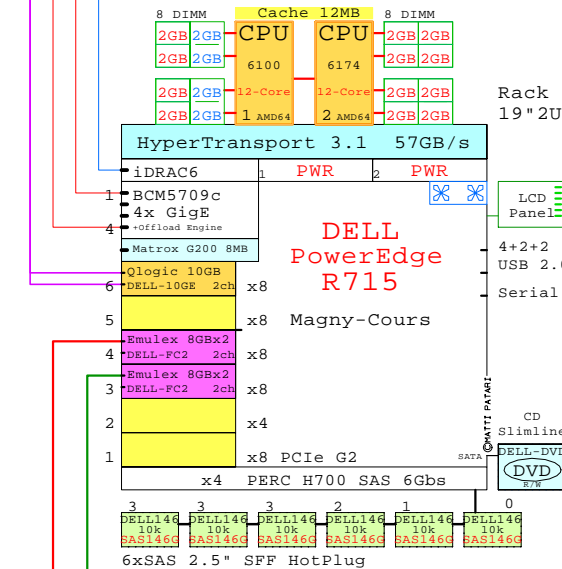

DELL PE T710 2P/5U X5670 2930MHz
GOLDEN EGGS Visuals, Helsinki

DELL PE T710 Intel Six-Core 5600 2P/5U

DELL R715
AMD Opteron

Internal Options:

Two Sockets
Example Configuration
x86-64
AMD Opteron 6174 x86-64
2200MHz 2P 12-Cor DELL-R715-Axx