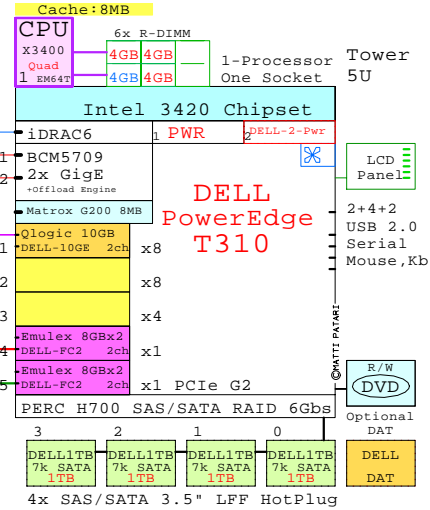

DELL T310
Xeon 3400

Internal Options:

- DELL-2GB-1
  DDR3-SDRAM
  1x 2GB DIMM
- DELL-4GB-1
  4GB
- DELL-8GB-1
  8GB
- DELL-16GB-1
  16GB
- DELL-2-Pwr
  2nd Power
- DELL-250G-4
  250GB 7.2k SATA 3.5"
  SAS drives also
- DELL-500G-4
  500GB 7.2k SATA 3.5"
  SAS drives also
- DELL-750G-4
  750GB 7.2k SATA 3.5"
  SAS drives also
- DELL-1TB-4
  1 TB 7.2k SATA 3.5"
  SAS drives also
- DELL-2TB-4
  2 TB 7.2k SATA 3.5"
  SAS drives also
- DELL-DVD
  R/W
- DELL-DAT
- DELL-1GbE
  Dell GigabitE 2ch
- DELL-10GE
  Qlogic 10Gb CNA 2ch
- DELL-FC2
  Emulex FC 8Gb 2ch

10-Gigabit
Gigabit E
Gigabit E
Remote Manager

Example Configuration
x86-64

Intel Xeon X3470 x86-64
2930MHz Quad-C **DELL-T310-Axx**

2x 8Gb Fibre Channel to external storage

Parts list for the 1P Quad-Core DELL Tower T310 system above

Part Number	Qty	Description
1	DELL-T310-A	1 DELL T310 1P I QC X3470-8MB 4GB 5U Tower
1.1	DELL-10GE	1 DELL Qlogic 10Gb CNA 2-ch adapter
1.2	DELL-1TB-4	4 DELL SATA 1TB 7.2k 3.5" HotPlug HDD
1.3	DELL-2-Pwr	1 DELL 2950 second power supply
1.4	DELL-4GB-1	3 DELL 4GB PE Memory 1x1GB DIMM
1.5	DELL-DAT	1 DELL SATA DAT Tape Drive
1.6	DELL-FC2	2 DELL Emulex FC 8Gb 2-ch PCIe HBA