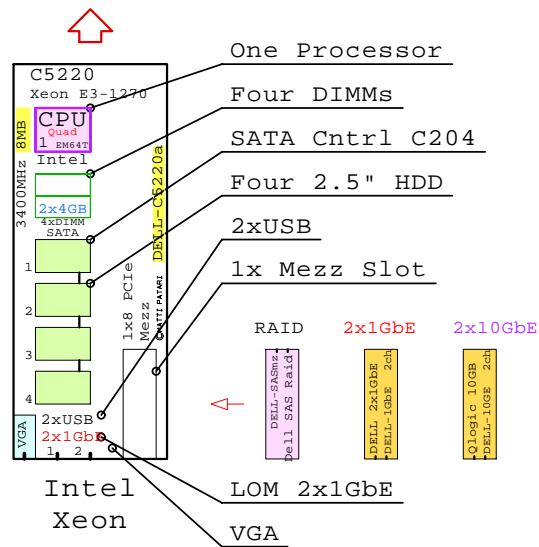

# DELL PowerEdge MicroServer C5000-08 Chassis and MicroServers

Link to this document: <http://www.goldeneggs.fi/documents/GE-DELL-C5000-08-A.pdf>

## DELL PowerEdge Microserver C5000-08 Chassis: Rack 19" 3U

### MicroServer Options

- DELL-M2X2GB →
- DDR3-SDRAM 2x 2GB DIMM
- DELL-M2X4GB →
- DELL-M2X8GB →
- DELL-146GB →
- 146GB 15k SATA 2.5"
- DELL-300GB →
- 300GB 10k SATA 2.5"
- DELL-600GB →
- 600GB 10k SATA 2.5"
- DELL-900GB →
- 900GB 10k SATA 2.5"
- DELL-100GB →
- 100 SSD SATA 2.5"

Parts list for the C5000-08 MicroServer system above

Part Number	Qty	Description
DELL-100GB	2	Dell 100GB SATA SSD hot-plug disk 2.5"
DELL-10GE	1	DELL Qlogic 10Gb CNA 2-ch adapter
DELL-146GB	14	DELL 146GB SAS 15000r hot-plug disk 2.5"
DELL-1GbE	1	DELL 1GbE 2-Port server adapter
DELL-C5220	4	DELL C5220 Xeon E3-1270 4C 3.4GHz-8MB 8G
DELL-M2X4GB	4	DELL 2x4GB Blade DIMM Memory
DELL-MS-CH2	1	Dell MicroServer 8x C5000 Chassis 3U
DELL-SASmz	1	DELL SAS RAID Mezzanine for C6100