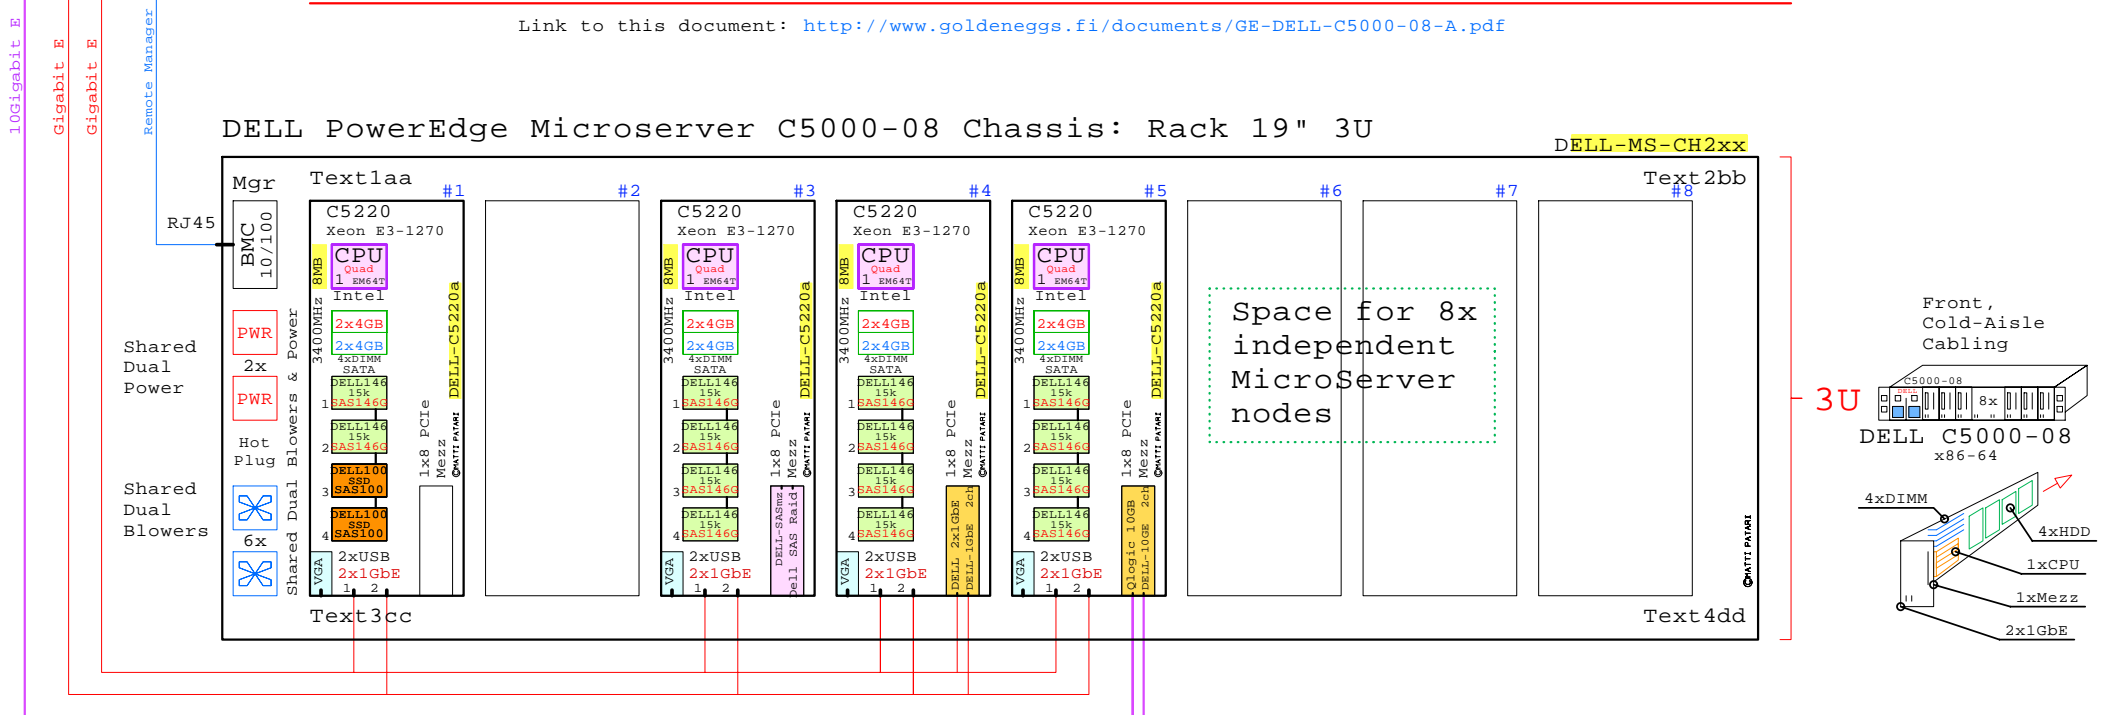

## DELL PowerEdge Microserver C5000-08 Chassis: Rack 19" 3U

### MicroServer Options

- DELL-M2X2GB →
- DDR3-SDRAM 2x 2GB DIMM
- DELL-M2X4GB →
- DELL-M2X8GB →
- DELL-146GB →
- 146GB 15k SATA 2.5"
- DELL-300GB →
- 300GB 10k SATA 2.5"
- DELL-600GB →
- 600GB 10k SATA 2.5"
- DELL-900GB →
- 900GB 10k SATA 2.5"
- DELL-100GB →
- 100 SSD SATA 2.5"