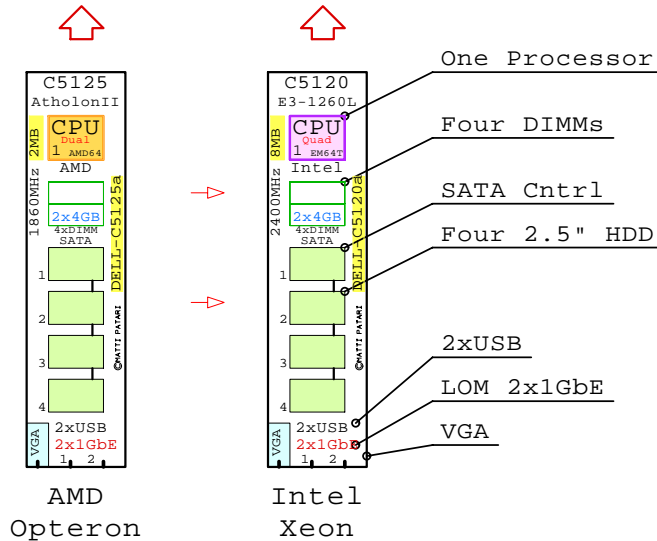

DELL PowerEdge MicroServer C5000-12 Chassis and MicroServers

Link to this document: <http://www.goldeneggs.fi/documents/GE-DELL-C5000-12-A.pdf>

Gigabit E
Gigabit E
Remote Manager

DELL PowerEdge Microserver C5000-12 Chassis: Rack 19" 3U

MicroServer Options

- DELL-M2X2GB → 2x 2GB DIMM
- DELL-M2X4GB → 2x 4GB DIMM
- DELL-M2X8GB → 2x 8GB DIMM
- DELL-146GB → 146GB 15k SATA 2.5"
- DELL-300GB → 300GB 10k SATA 2.5"
- DELL-600GB → 600GB 10k SATA 2.5"
- DELL-900GB → 900GB 10k SATA 2.5"
- DELL-100GB → 100 SSD SATA 2.5"

MicroServers x86-64

Parts list for the C5000-12 MicroServer system above

Part Number	Qty	Description
DELL-100GB	4	Dell 100GB SATA SSD hot-plug disk 2.5"
DELL-146GB	9	DELL 146GB SAS 15000r hot-plug disk 2.5"
DELL-C5120	2	DELL C5120 Xeon E3-1260L 4C 2.4GHz-8MB 8
DELL-C5125	2	DELL C5125 AMD AthlonII X2 1.86GHz-2MB 8
DELL-M2X4GB	3	DELL 2x4GB Blade DIMM Memory
DELL-MS-CH1	1	Dell MicroServer 12x C5000 Chassis 3U