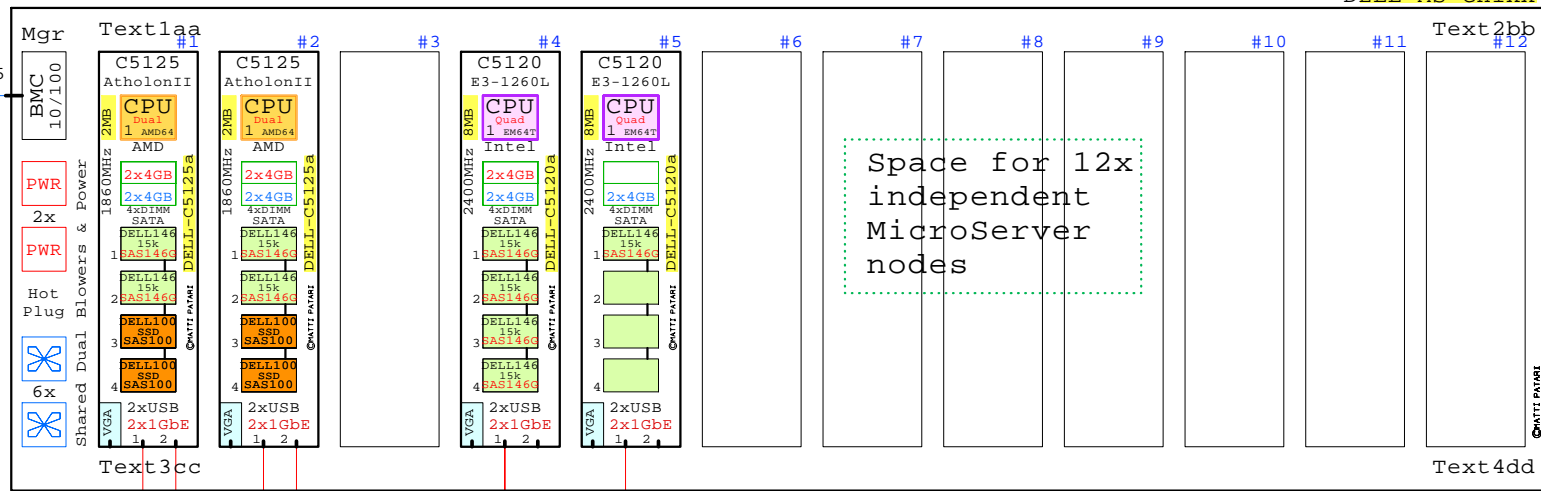

DELL PowerEdge MicroServer C5000-12 Chassis and MicroServers

Link to this document: <http://www.goldeneggs.fi/documents/GE-DELL-C5000-12-A.pdf>

Gigabit E
Gigabit E
Remote Manager

DELL PowerEdge Microserver C5000-12 Chassis: Rack 19" 3U

MicroServer Options

- DELL-M2X2GB → 2x 2GB DIMM
- DELL-M2X4GB → 2x 4GB DIMM
- DELL-M2X8GB → 2x 8GB DIMM
- DELL-146GB → 146GB 15k SATA 2.5"
- DELL-300GB → 300GB 10k SATA 2.5"
- DELL-600GB → 600GB 10k SATA 2.5"
- DELL-900GB → 900GB 10k SATA 2.5"
- DELL-100GB → 100 SSD SATA 2.5"