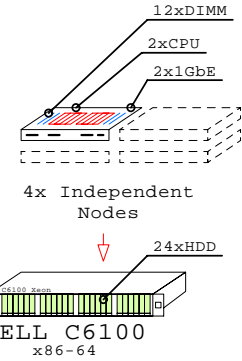

List of items on this C6100 diagram

Part Number	Qty	Description
DELL-100GB	1	Dell 100GB SATA SSD hot-plug disk 2.5"
DELL-10GE	1	DELL Qlogic 10Gb CNA 2-ch adapter
DELL-146GB	1	DELL 146GB SAS 15000r hot-plug disk 2.5"
DELL-300GB	1	DELL 300GB SAS 10000r hot-plug disk 2.5"
DELL-600GB	1	DELL 600GB SAS 10000r hot-plug disk 2.5"
DELL-900GB	1	DELL 900GB SAS 10000r hot-plug disk 2.5"
DELL-C6100A	1	DELL C6100 Xeon X5600 Chassis 2.5" HDD 2
DELL-C6100C	1	DELL C6100 2P Intel 6C X5680-12MB 24GB 2
DELL-M3X16G	1	DELL 3x16GB Blade DIMM Memory
DELL-M3X4GB	1	DELL 3x4GB Blade DIMM Memory
DELL-M3X8GB	1	DELL 3x8GB Blade DIMM Memory
DELL-SASmz	1	DELL SAS RAID Mezzanine for C6100

Shared dual Power and Blowers