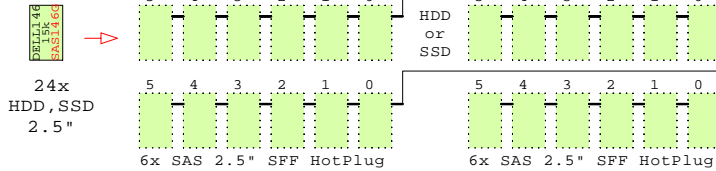

DELL PowerEdge C6100 Chassis