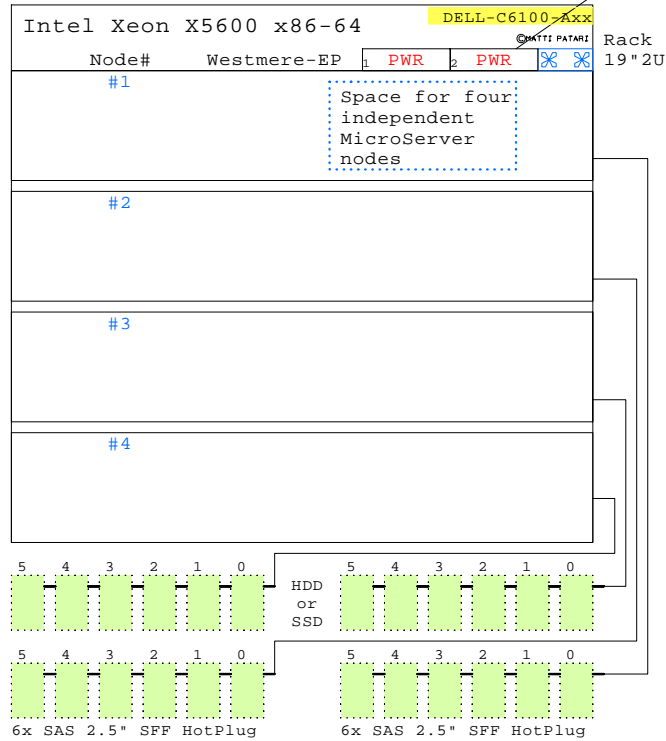

DELL PowerEdge C6100 Chassis