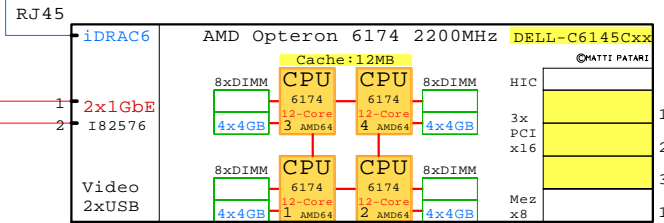

## One 4P MicroServer x86

- One Mngt
- LOM 2x1GbE
- Video
- 2xUSB
- 4xProcessors
- 4+8 DIMMS
- 3x PCI 16x
- 1x Mezz 8x
- HIC

### MicroServer options

- DELL-M4X4GB  
DDR3-SDRAM  
4x 4GB DIMM
- DELL-M4X8GB  
4x 8GB
- DELL-M4X16G  
4x 16G
- DELL-146GB  
146GB 15k SAS 2.5"
- DELL-300GB  
300GB 10k SAS 2.5"
- DELL-600GB  
600GB 10k SAS 2.5"
- DELL-900GB  
900GB 10k SAS 2.5"
- DELL-100GB  
100 SSD SAS 2.5"
- DELL-10GE  
2ch 10GbE  
Qlogic 10GB SAS 10GE 2c
- DELL-SASmz  
RAID SAS  
Dell SAS Raid DELL-SASmz