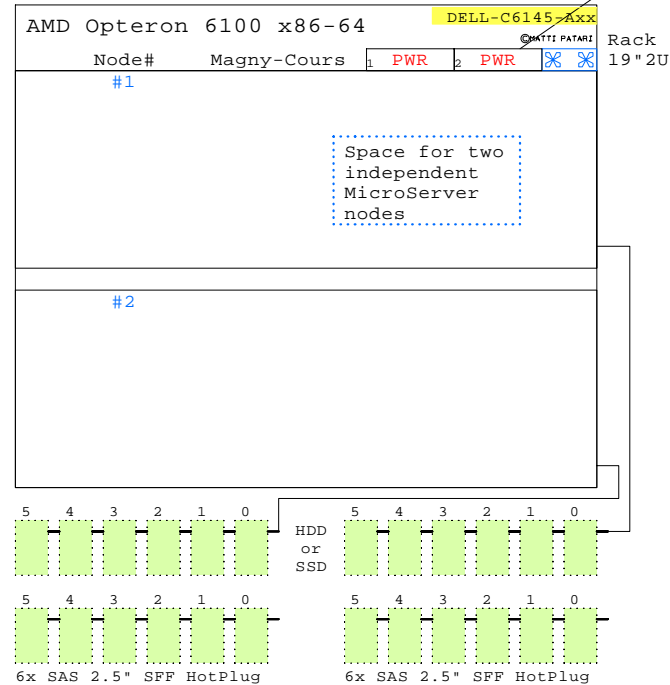

DELL PowerEdge C6145 Chassis

Shared dual Power and Blowers