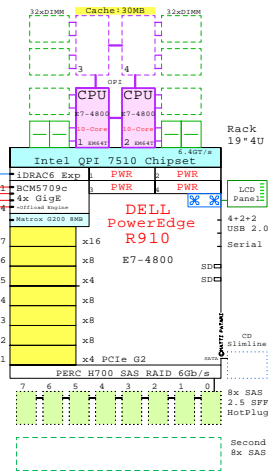

Dell PowerEdge x86 Server Family

GE-link to this document: <http://www.goldeneggs.fi/documents/GE-DELL-FAMILY-A.pdf>

Dell Rack Servers

Xeon 4P-4U

Intel Xeon E7-4870 x86-64
2400MHz 4P-10Core **DELL-R910-Bxx**

<http://www.goldeneggs.fi/documents/GE-DELL-R910-A.pdf>