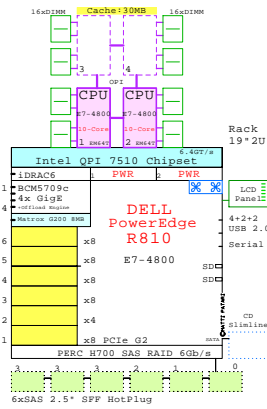

Xeon 4P-2U

Intel Xeon E7-4870 x86-64
2400MHz 4P 10-Core **DELL-R810-Cxx**