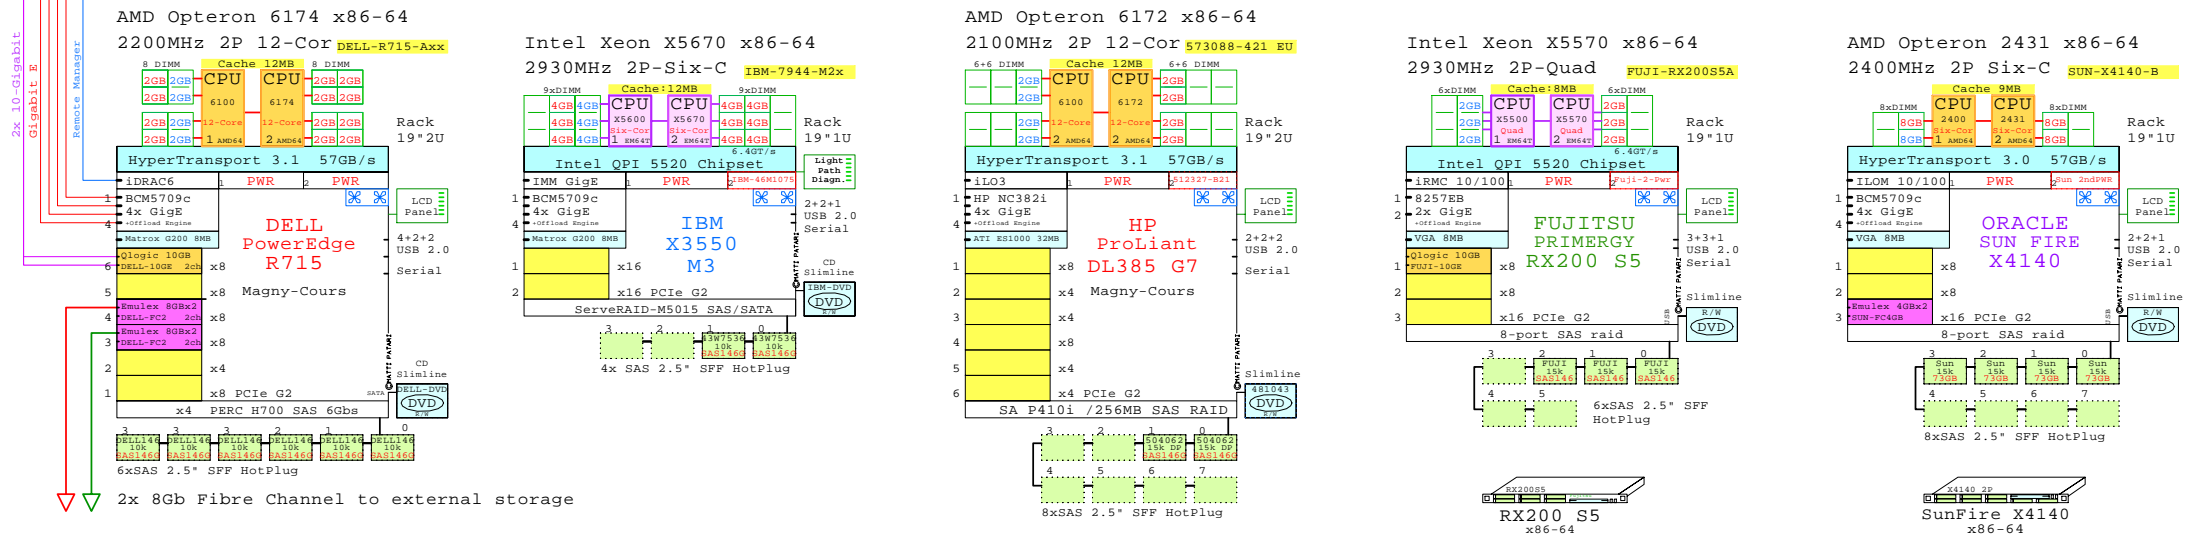

Welcome to Golden Eggs Visual Configurations

<http://www.goldeneggs.fi>

This picture is a comparison chart for: DELL, IBM, HP, FUJITSU and SUN 2-socket x86-64 servers.
A picture is worth of one thousand words. It talks all Global languages.

Golden Eggs history:

It all started late 80's when I was a local Sales technical support at Digital Equipment Corporation Helsinki office. I did have numerous configuration diagrams in my personal paper notebook. This booklet was my daily hand tool to quickly sort out complicated HW configuration. This booklet was photo copied numerous times for our Sales personal, Partners and End-Customers. Then came splendid VAXstations and AutoCAD software available. I pushed the picture arsenal through the screen and the material was distributed in PostScript files in DECnet. The work was available in printable files in all DEC locations. When Internet was invented, Golden Eggs found its delivery to all Customers who needed simple, technical guide books.

Old Golden Eggs outlets are still available at:

- ➔ <http://h18000.www1.hp.com/info/GECPQA/> DEC/Compaq: VAX, Alpha, Storage and ProLiant servers
- ➔ <http://www.openvms.org/pages.php?page=GoldenEggs> OpenVMS.org: Alpha, Storage, ProLiant and Integrity servers
- This is the present x86 server Golden Eggs Hatchery.
- ➔ <http://www.goldeneggs.fi>

Why ?? Golden Eggs ??
I think that a good service must have a good name. These pictures are real Golden Pieces for system builders.

I wish you nice reading and good x86 system planning sessions.
Matti.Patari@Kolumbus.Fi Helsinki, Finland

Your comments, improvements, etc are always welcome.

© 2010 Matti Patari, All rights reserved.

GOLDEN EGGS Visuals™ Helsinki	03-Jul-2010	GE-Welcomel Matti.Patari@Kolumbus.Fi

Welcome to Visual Configurations
GOLDEN EGGS Visuals, Helsinki