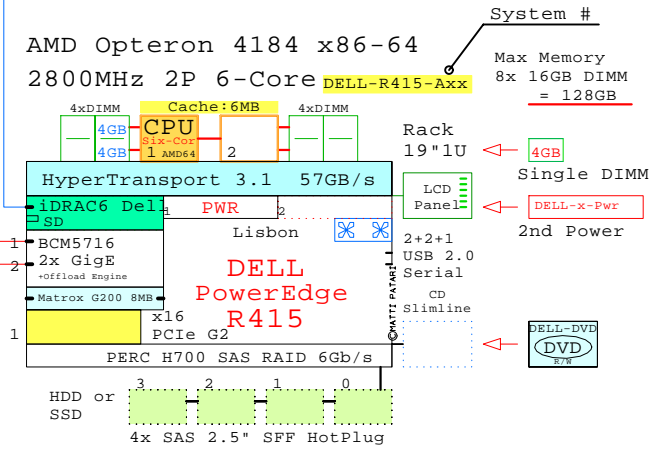

DELL PowerEdge R415 AMD Six-Core 2P/1U

Lisbon, Opteron 4100
2800MHz Six-Core

- DELL-4184
  2nd processor
  Six-Core
  Cache 6MB
- -iDRAC6 RJ-45 100/1000
- -Two RJ-45 10/100/1000
- -Matrox G200 8MB
- -1x PCIe I/O module slots
- DELL-2x1GbE
  DELL-1GbE 2ch
- DELL100 SAS100 100GB SSD
- DELL146 SAS146 73..600GB SSD

2x Gigabit E

Remote Manager