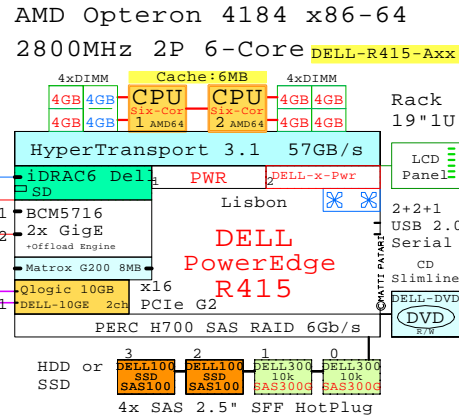

DELL R415
AMD Opteron

Internal Options:

- DELL-4184
CPU Six-Core AMD64
Six-Core 4148
2800MHz 6MB
- DELL-4GB-1
4GB
DDR3-SDRAM
1x 4GB DIMM
- DELL-8GB-1
8GB
- DELL-16GB-1
16GB
- DELL-1-Pwr
DELL-x-Pwr
Second Pwr
- DELL-iDRAC6
iDRAC6
- DELL-146GB
DELL146
146GB 10k SAS 2.5"
- DELL-300GB
DELL300
300GB 10k SAS 2.5"
- DELL-600GB
DELL600
600GB 10k SAS 2.5"
- DELL-100GB
DELL100
100 SSD SAS 2.5"
- DELL-DVD
DELL-DVD
DVD
- DELL-1GbE
DELL-2x1GbE
DELL-1GbE 2ch
Dell GigabitE 2ch
- DELL-10GE
DELL-10GE
Qlogic 10Gb CNA 2ch
- DELL-FC2
DELL-FC2
Emulex FC 8Gb 2-ch

2x 10-Gigabit

2x Gigabit E

Two Sockets, 1U
Example Configuration
x86-64

Parts list for the 2P 6-Core DELL R415 system above

	Part Number	Qty	Description
	DELL-R415-A	1	DELL R415 2P 6C 4184 2.8GH 8GB AMD64 1U
1.1	DELL-1-Pwr	1	DELL R415 second power supply
1.2	DELL-100GB	2	Dell 100GB SATA SSD hot-plug disk 2.5"
1.3	DELL-10GE	1	DELL Qlogic 10Gb CNA 2-ch adapter
1.4	DELL-300GB	2	DELL 300GB SAS 10000r hot-plug disk 2.5"
1.5	DELL-4184	1	AMD64 6C 4184 6MB 2.8GHz for R415
1.6	DELL-4GB-1	6	DELL 4GB PE Memory 1x4GB DIMM
1.7	DELL-DVD	1	DELL CD-RW/DVD-ROM Option kit, slimline
1.8	DELL-iDRAC6	1	DELL R415 iDRAC6

DELL PowerEdge R415 AMD Six-Core 2P/1U

Lisbon, Opteron 4100
2800MHz Six-Core

- DELL-4184
2nd processor
Six-Core
Cache 6MB
- iDRAC6 RJ-45 100/1000
- Two RJ-45 10/100/1000
- Matrox G200 8MB
- 1x PCIe I/O module slots
- DELL-2x1GbE
DELL-1GbE 2ch
- DELL100 SAS100 100GB SSD
- DELL146 SAS146 73..600GB SSD