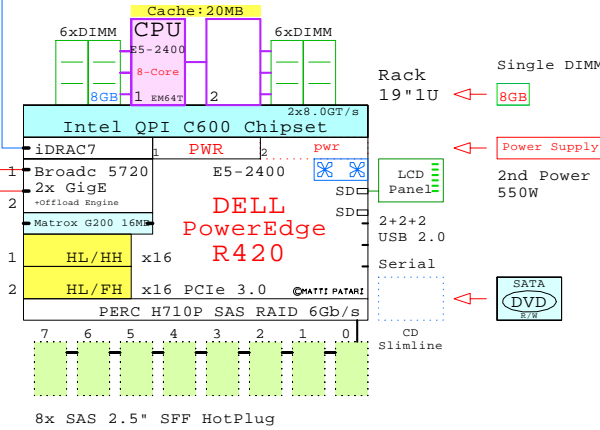

2x 8Gb Fibre Channel to external storage

INT-E5-2470

2nd processor
2300MHz 95W
Cache 20MB
Eight-Core

iDRAC7 RJ-45 10/100/1000

2x RJ-45 10/100/1000

Matrox G200 8MB

2x PCIe 3.0 slots

Ethernet 10Gb
HBA 2-ch PCI

SSD HDD
200GB 900GB
SAS SAS

E5-2400
2700MHz Eight-Core

Max Memory
12x 32GB=
384GB

Intel Xeon E5-2470 x86-64
2300MHz 2P 8-Core **DELL-R420-A** System #