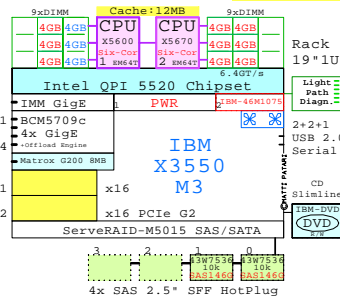

2x 8Gb Fibre Channel to external storage

Intel Xeon X5670 x86-64

2930MHz 2P-Six-C **IBM-7944-M2x**