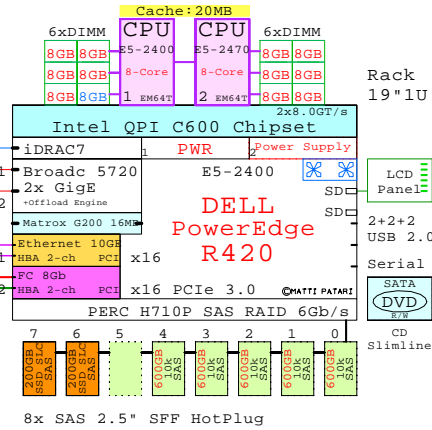

DELL R420
Xeon E5-2470

Internal Options:

- **CPU** INT-E5-2470
  E5-2470
  8-Core
  2nd Eight-Core
  E5-2470 20MB
  2300MHz 95W
- **MEM-8GB**
  8GB
  DDR3-1333
  1x DIMMs each
- **MEM-16GB**
  16GB
- **MEM-32GB**
  32GB
- **POWER-2**
  2nd Power 550W
- **HDD-300GB**
  300GB 15k SAS 2.5"
- **HDD-600GB**
  600GB 10k SAS 2.5"
- **HDD-900GB**
  900GB 10k SAS 2.5"
- **SSD-200GB**
  200GB SSD SAS 2.5"
- **DVD-SATA**
  SATA CD-RW/DVD

- **RAID SAS** PCI-RAID
  HBA 8-ch PCI SAS RAID PCIe
- **Ethernet 1Gb** PCI-1GbE
  HBA 2-ch PCI Ethernet 2ch
- **Ethernet 10Gb** PCI-10GbE
  HBA 2-ch PCI Ethernet 2ch
- **FC 8Gb** PCI-FC8
  HBA 2-ch PCI FibreChannel 8Gb 2-ch
- **InfiniBand 40** PCI-INF40
  HBA 1-ch PCI InfiniBand 1-ch 40Gbs

Tip for detail printing:
- Zoom in area of interest
- Print, Print Current View

Example Configuration
x86-64

Intel Xeon E5-2470 x86-64
2300MHz 2P 8-Core **DELL-R420-A**