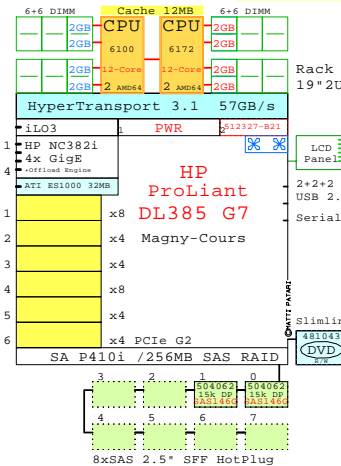

AMD Opteron 6172 x86-64

2100MHz 2P 12-Cor **573088-421 EU**