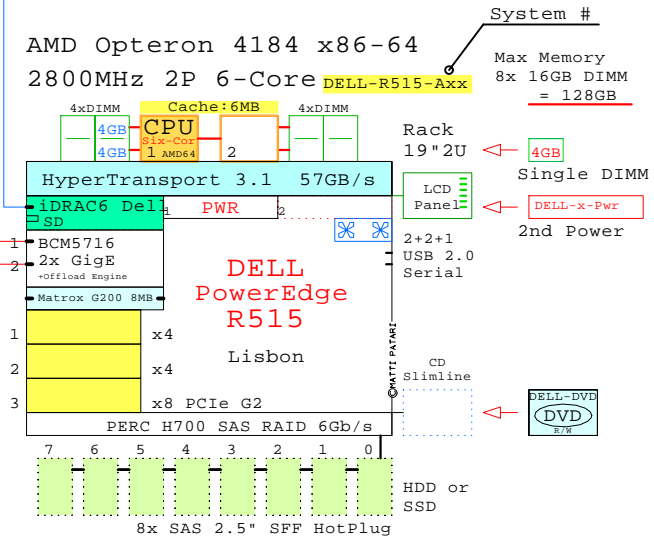

Link to this document: <http://www.goldeneggs.fi/documents/GE-DELL-R515-A.pdf>

MS Windows Server 2003 and 2008
LINUX: Red Hat, SuSE
VMware Virtualization Software

Tip for detail printing:
- Zoom in area of interest
- Print, Print Current View

GoldenEggs Home:
<http://www.goldeneggs.fi>

© 2010 Matti Patari, All rights reserved.

GOLDEN EGGS Visuals™ Helsinki	24-Nov-2010	GE-DELL-R515-A Matti.Patari@Kolumbus.Fi

DELL PE R515 AMD 4100 6-Core
GOLDEN EGGS Visuals, Helsinki