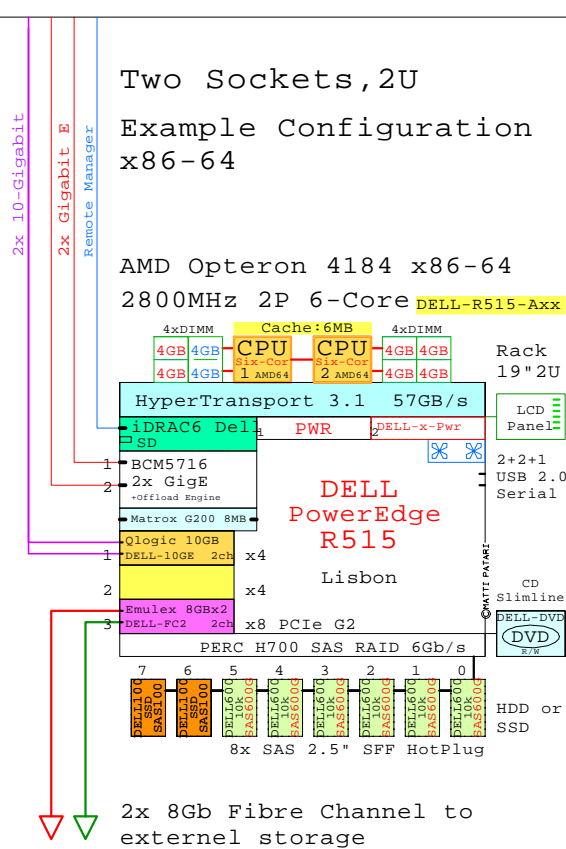

DELL R515
AMD Opteron

Internal Options:

- DELL-4184
Six-Core 4148
2800MHz 6MB
- DELL-4GB-1
DDR3-SDRAM
1x 4GB DIMM
- DELL-8GB-1
- DELL-16GB-1
- DELL-1-Pwr
Second Pwr
- DELL-iDRAC6
iDRAC6
- DELL-146GB
146GB 10k SAS 2.5"
- DELL-300GB
300GB 10k SAS 2.5"
- DELL-600GB
600GB 10k SAS 2.5"
- DELL-100GB
100 SSD SAS 2.5"
- DELL-DVD
DVD R/W
- DELL-1GbE
Dell GigabitE 2ch
- DELL-10GE
Qlogic 10Gb CNA 2ch
- DELL-FC2
Emulex FC 8Gb 2-ch

2x 8Gb Fibre Channel to external storage

Parts list for the 2P 6-Core DELL R515 system above

Part Number	Qty	Description
1	1	DELL-R515-A 1 DELL R515 2P 6C 4184 2.8GH 8GB AMD64 2U
1.1	1	DELL-1-Pwr 1 DELL R415 second power supply
1.2	2	DELL-100GB 2 Dell 100GB SATA SSD hot-plug disk 2.5"
1.3	1	DELL-10GE 1 DELL Qlogic 10Gb CNA 2-ch adapter
1.4	1	DELL-4184 1 AMD64 6C 4184 6MB 2.8GHz for R415
1.5	6	DELL-4GB-1 6 DELL 4GB PE Memory 1x4GB DIMM
1.6	6	DELL-600GB 6 DELL 600GB SAS 10000r hot-plug disk 2.5"
1.7	1	DELL-DVD 1 DELL CD-RW/DVD-ROM Option kit, slimline
1.8	1	DELL-FC2 1 DELL Emulex FC 8Gb 2-ch PCIe HBA
1.9	1	DELL-iDRAC6 1 DELL R415 iDRAC6

DELL PowerEdge R515 AMD Six-Core 2P/2U

Lisbon, Opteron 4100

2800MHz Six-Core

DELL-4184

2nd processor
Six-Core
Cache 6MB

- iDRAC6 RJ-45 100/1000
- Two RJ-45 10/100/1000
- Matrox G200 8MB
- 3x PCIe I/O module slots