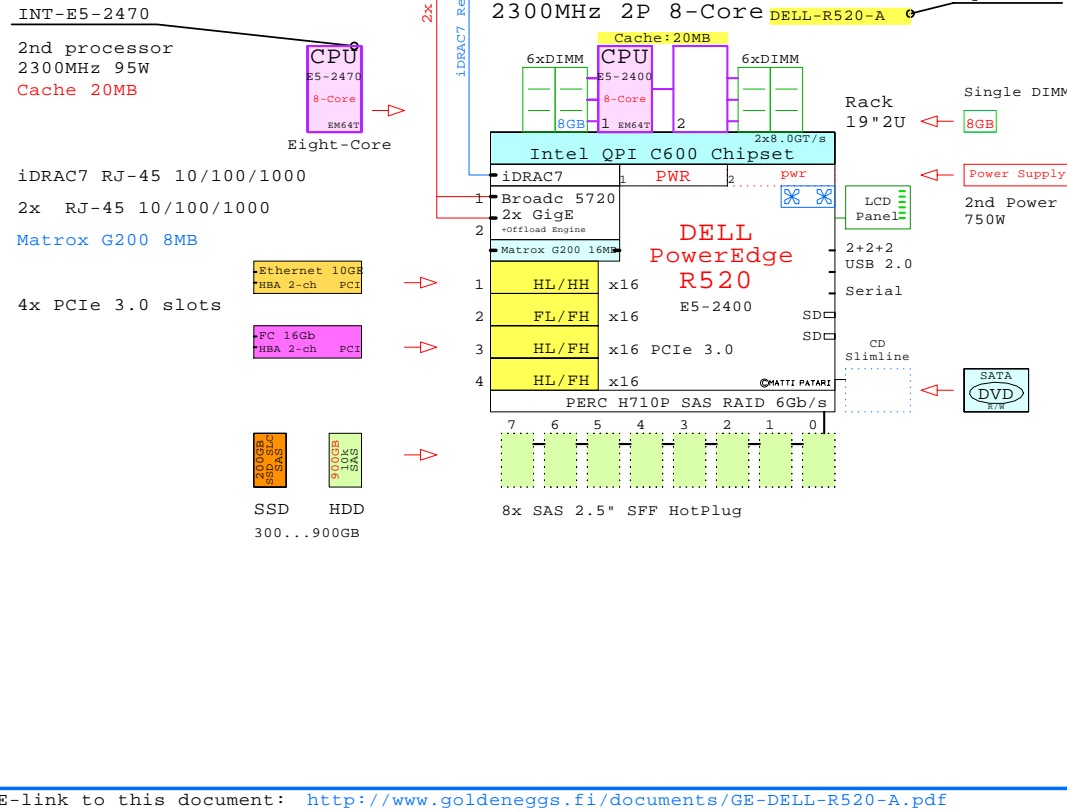

GE-link to this document: <http://www.goldeneggs.fi/documents/GE-DELL-R520-A.pdf>

MS Windows Server 2008
LINUX: Red Hat, SuSE
VMware Virtualization Software

Golden Eggs Home:
<http://www.goldeneggs.fi>

© 2012 Matti Patari, All rights reserved.

GOLDEN EGGS Visuals™ Helsinki	15-Aug-2012	GE-DELL-R520-A
		Matti.Patari@Kolumbus.fi

DELL PE R520 2P/2U E5-2470 2300MH
GOLDEN EGGS Visuals, Helsinki