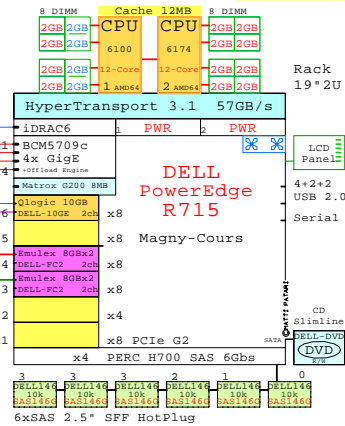

Welcome to GoldenEggs x86 Visual Configurations

<http://www.goldeneggs.fi>

A picture is worth of one thousand words.
It talks all Global languages.

x86-64 servers: **Dell** **IBM** **HP** **Fujitsu** **SUN** **Acer** **Lenovo** and **Cisco**

AMD Opteron 6174 x86-64

2200MHz 2P 12-Cor **DELL-R715-Axx**