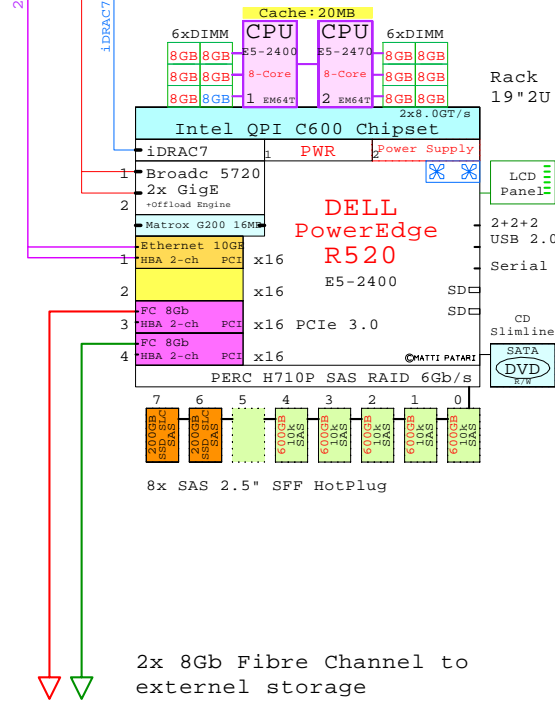

DELL R520
Xeon E5-2470

Internal Options:

- CPU** INT-E5-2470
E5-2470
8-Core
2nd Eight-Core
E5-2470 20MB
2300MHz 95W
- MEM-8GB**
8GB
DDR3-1333
1x DIMMs each
- MEM-16GB**
16GB
- MEM-32GB**
32GB
- POWER-2**
2nd Power 750W
- HDD-300GB**
300GB 15k SAS 2.5"
- HDD-600GB**
600GB 10k SAS 2.5"
- HDD-900GB**
900GB 10k SAS 2.5"
- SSD-200GB**
200GB SSD SAS 2.5"
- DVD-SATA**
SATA CD-RW/DVD

- RAID SAS** PCI-RAID
HBA 8-ch PCI SAS RAID PCIe
- Ethernet 1Gb** PCI-1GbE
HBA 2-ch PCI Ethernet 2ch
- Ethernet 10Gb** PCI-10GbE
HBA 2-ch PCI Ethernet 2ch
- FC 8Gb** PCI-FC8
HBA 2-ch PCI FibreChannel 8Gb 2-ch
- InfiniBand 40** PCI-INF40
HBA 1-ch PCI InfiniBand 1-ch 40Gbs

Tip for detail printing:
- Zoom in area of interest
- Print, Print Current View

Example Configuration
x86-64

Intel Xeon E5-2470 x86-64
2300MHz 2P 8-Core **DELL-R520-A**

2x 8Gb Fibre Channel to external storage

Parts list for the 2P Eight-Core Dell R520

Part Number	Qty	Description
DELL-R520-A	1	DELL R520 2P 8C E5-2470-20MB 8GB 2U
DVD-SATA	1	DVD SATA Slimline
HDD-600GB	5	Disk HDD 600GB 2.5" SAS 10k hot-plug
INT-E5-2470	1	Intel Xeon E5-2470 8-Core 2.3GHz 20MB Pr
MEM-8GB	11	Memory 1x 8GB DIMM
PCI-10GbE	1	Ethernet 2x 10GbE PCI HBA
PCI-FC8	2	Fibre Channel 8Gb 2-ch PCI HBA
POWER-2	1	Additional power supply hot-plug
SSD-200GB	2	Disk SSD 200GB 2.5" SAS SLC hot-plug