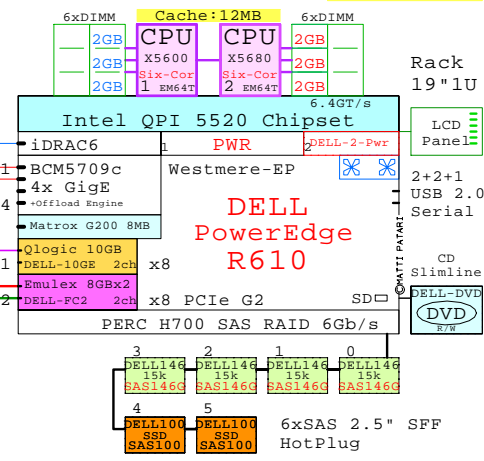

DELL R610
Xeon 5600

Internal Options:

- DELL-X5680
CPU X5680 Six-Cor EM64T
2nd Six-Core X5680
3330MHz 12MB
- DELL-2GB-1
2GB DDR3-SDRAM 1x 2GB DIMM
- DELL-4GB-1
4GB DDR3-SDRAM 1x 4GB DIMM
- DELL-8GB-1
8GB DDR3-SDRAM 1x 8GB DIMM
- DELL-16GB-1
16GB DDR3-SDRAM 1x 16GB DIMM
- DELL-2-Pwr
2nd Power
- DELL-73GB
73GB 15k SAS 2.5"
- DELL-146GB
146GB 15k SAS 2.5"
- DELL-300GB
300GB 10k SAS 2.5"
- DELL-600GB
600GB 10k SAS 2.5"
- DELL-100GB
100 SSD SAS 2.5"
- DELL-DVD
DVD R/W
- DELL-DAT
DELL DAT
- DELL-1GbE
Dell GigabitE 2ch
- DELL-10GE
Qlogic 10Gb CNA 2ch
- DELL-FC2
Emulex FC 8Gb 2ch

Example Configuration
x86-64

Intel Xeon X5680 x86-64
3330MHz 2P-Six-C **DELL-R610-Bxx**

2x 8Gb Fibre Channel to external storage

Parts list for the 2P Six-Core DELL R610 system above

Part Number	Qty	Description
1	1	DELL R610 2P I 6C X5680-12MB 6GB 1U
1.1	2	Dell 100GB SATA SSD hot-plug disk 2.5"
1.2	1	DELL Qlogic 10Gb CNA 2-ch adapter
1.3	4	DELL 146GB SAS 15000r hot-plug disk 2.5"
1.4	1	DELL-2-Pwr 1 DELL 2950 second power supply
1.5	3	DELL-2GB-1 3 DELL 2GB PE Memory 1x2GB DIMM
1.6	1	DELL-DVD 1 DELL CD-RW/DVD-ROM Option kit, slimline
1.7	1	DELL-FC2 1 DELL Emulex FC 8Gb 2-ch PCIe HBA
1.8	1	DELL-X5680 1 Xeon 6C X5680-12MB 3.33GHz for R710