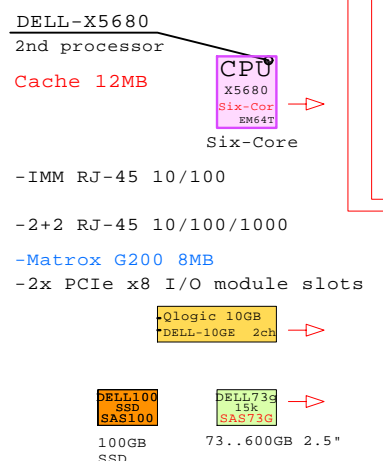

DELL R610
Xeon 5600

Internal Options:

- DELL-X5680
CPU X5680 Six-Cor EM64T
2nd Six-Core X5680
3330MHz 12MB
- DELL-2GB-1
2GB DDR3-SDRAM 1x 2GB DIMM
- DELL-4GB-1
4GB DDR3-SDRAM 1x 4GB DIMM
- DELL-8GB-1
8GB DDR3-SDRAM 1x 8GB DIMM
- DELL-16GB-1
16GB DDR3-SDRAM 1x 16GB DIMM
- DELL-2-Pwr
2nd Power
- DELL-73GB
73GB 15k SAS 2.5"
- DELL-146GB
146GB 15k SAS 2.5"
- DELL-300GB
300GB 10k SAS 2.5"
- DELL-600GB
600GB 10k SAS 2.5"
- DELL-100GB
100 SSD SAS 2.5"
- DELL-DVD
DVD R/W
- DELL-DAT
DELL DAT
- DELL-1GbE
Dell GigabitE 2ch
- DELL-10GE
Qlogic 10Gb CNA 2ch
- DELL-FC2
Emulex FC 8Gb 2ch

Example Configuration
x86-64

Intel Xeon X5680 x86-64
3330MHz 2P-Six-C **DELL-R610-Bxx**

2x 8Gb Fibre Channel to external storage

Parts list for the 2P Six-Core DELL R610 system above

Part Number	Qty	Description
1	1	DELL R610 2P I 6C X5680-12MB 6GB 1U
1.1	2	Dell 100GB SATA SSD hot-plug disk 2.5"
1.2	1	DELL Qlogic 10Gb CNA 2-ch adapter
1.3	4	DELL 146GB SAS 15000r hot-plug disk 2.5"
1.4	1	DELL-2-Pwr 1 DELL 2950 second power supply
1.5	3	DELL-2GB-1 3 DELL 2GB PE Memory 1x2GB DIMM
1.6	1	DELL-DVD 1 DELL CD-RW/DVD-ROM Option kit, slimline
1.7	1	DELL-FC2 1 DELL Emulex FC 8Gb 2-ch PCIe HBA
1.8	1	DELL-X5680 1 Xeon 6C X5680-12MB 3.33GHz for R710