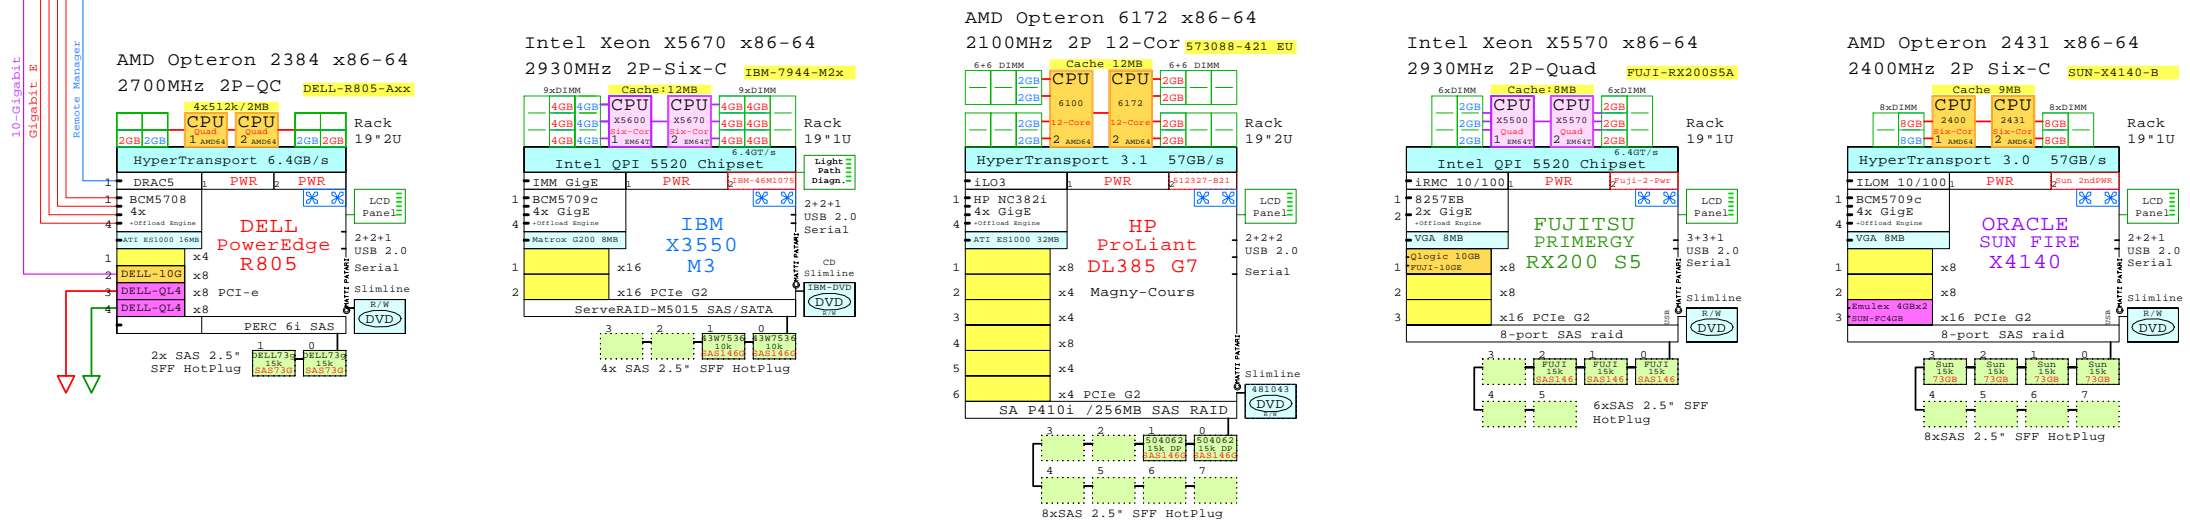

Welcome to Golden Eggs Visual Configurations

<http://www.goldeneggs.fi>

This picture is a comparison chart for: DELL, IBM, HP, FUJITSU and SUN 2-socket, 2-U x86 servers.
A picture is worth of one thousand words. It talks all Global languages.

Golden Eggs history:

It all started late 80's when I was a local Sales technical support at Digital Equipment Corporation Helsinki office. I did have numerous configuration diagrams in my personal paper notebook. This booklet was my daily hand tool to quickly sort out complicated HW configuration. This booklet was photo copied numerous times for our Sales personal, Partners and End-Customers. Then came splendid VAXstations and AutoCAD software available. I pushed the picture arsenal thorough the screen and the material was distributed in PostScript files in DECnet. The work was available in printable files in all DEC locations. When Internet was invented, Golden Eggs found its delivery to all Customers who needed simple, technical guide books.

Old Golden Eggs outlets are still available at:

- ➔ <http://h18000.www1.hp.com/info/GECPQA/> DEC/Compaq: VAX, Alpha, Storage and ProLiant servers
- ➔ <http://www.openvms.org/pages.php?page=GoldenEggs> OpenVMS.org: Alpha, Storage, ProLiant and Integrity servers
- ➔ This is the present x86 server Golden Eggs Hatchery.
- ➔ <http://www.goldeneggs.fi>

Why ?? Golden Eggs ??

I think that a good service must have a good name. These pictures are real Golden Pieces for system builders.

I wish you nice reading and good x86 system planning sessions.
Matti.Patari@Kolumbus.Fi Helsinki, Finland

© 2010 Matti Patari, All rights reserved.

GOLDEN EGGS Visuals Helsinki	01-Jul-2010	GE-Welcome1
	Matti.Patari@Kolumbus.Fi	

Welcome to Visual Configurations
GOLDEN EGGS Visuals, Helsinki