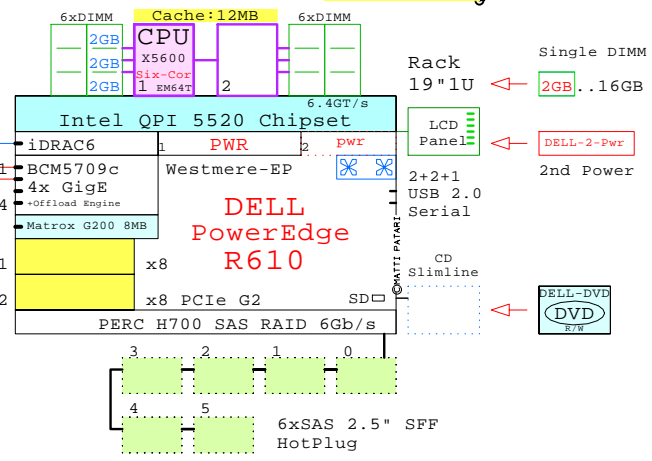

Westmere-EP Six-Core <u>3330MHz</u> 5600	Nehalem-EP Quad-Core <u>2930MHz</u> 5500

Intel Xeon X5680 x86-64
3330MHz 2P-Six-C **DELL-R610-Bxx** System #