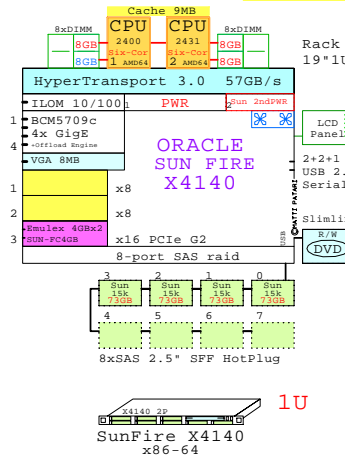

AMD Opteron 2431 x86-64

2400MHz 2P Six-C **SUN-X4140-B**