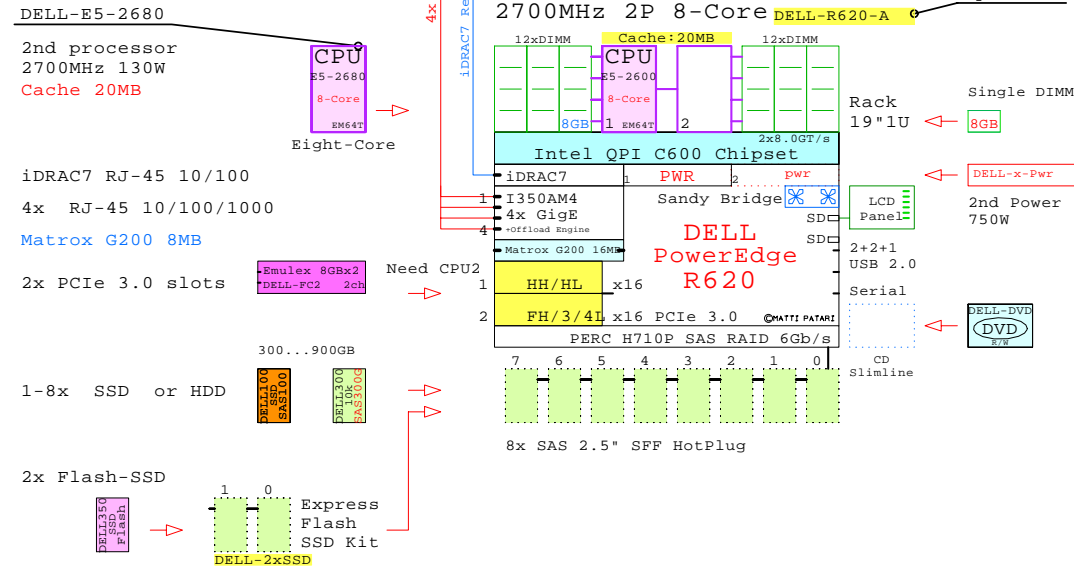

DELL R620
Xeon E5-2680

Internal Options:

-  CPU DELL-E5-2680
E5-2680
8-Core
EM64T
2nd Eight-Core
E5-2680 20MB
2700MHz 130W
-  8GB DELL-8GB-1
DDR3-1333
1x DIMMs each
-  16G DELL-16GB-1
-  32G DELL-32GB-1
-  DELL-x-Pwr
2nd Power 750W
-  DELL300 10k SAS300G
300GB 10k SAS 2.5"
-  DELL600 10k SAS600G
600GB 10k SAS 2.5"
-  DELL900 10k SAS900G
900GB 10k SAS 2.5"
-  DELL100 10k SAS100G
100GB SSD SAS 2.5"
-  DELL350 10k SAS350G
350GB Flash SSD 2.5"
-  DELL-DVD
SATA CD-RW/DVD
-  DELL SAS Raid
PERC SAS Raid
-  DELL 2x1GbE
Dell GigabitE 2ch
-  DELL-10GE
Qlogic 10Gb CNA 2ch
-  DELL-FC2
Emulex FC 8Gb 2ch

Example Configuration
x86-64

Intel Xeon E5-2680 x86-64
2700MHz 2P 8-Core DELL-R620-A

2x 8Gb Fibre Channel to external storage

Parts list for the 2P Eight-Core Dell R620

Part Number	Qty	Description
1	DELL-R620-A	1 DELL R620 2P 8C E5-2680-20MB 8GB 1U
1.1	DELL-1-Pwr	1 DELL Rxxx second power supply
1.2	DELL-100GB	2 Dell 100GB SATA SSD hot-plug disk 2.5"
1.3	DELL-10GE	1 DELL Qlogic 10Gb CNA 2-ch adapter
1.4	DELL-2xSSD	1 DELL R620 +2SSD Express Flash SSD kit
1.4.1	DELL-350GB	2 Dell 350GB PCIe Flash SSD 2.5" hot-plug
1.5	DELL-8GB-1	15 DELL 8GB PE Memory 1x8GB DIMM
1.6	DELL-900GB	2 DELL 900GB SAS 10000r hot-plug disk 2.5"
1.7	DELL-DVD	1 DELL CD-RW/DVD-ROM Option kit, slimline
1.8	DELL-E52680	1 DELL Xeon E5-2680 8-Core 2.7GHz 20MB Pro
1.9	DELL-FC2	1 DELL Emulex FC 8Gb 2-ch PCIe HBA

Sandy Bridge
2700MHz Eight-Core

Max Memory
24x 32GB=
768GB

Intel Xeon E5-2680 x86-64
2700MHz 2P 8-Core DELL-R620-A

GE-link to this document: <http://www.goldeneggs.fi/documents/GE-DELL-R620-A.pdf>

MS Windows Server 2008
LINUX: Red Hat, SuSE
VMware Virtualization Software