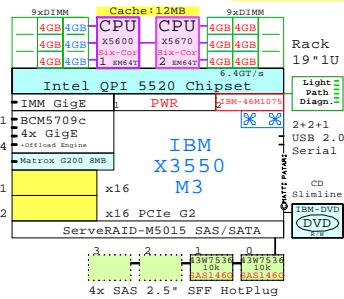

Example Configuration
x86-64

Intel Xeon E5-2680 x86-64
2700MHz 2P 8-Core DELL-R620-A

2x 8Gb Fibre Channel to external storage

Parts list for the 2P Eight-Core Dell R620

Part Number	Qty	Description
1	DELL-R620-A	1 DELL R620 2P 8C E5-2680-20MB 8GB 1U
1.1	DELL-1-Pwr	1 DELL Rxxx second power supply
1.2	DELL-100GB	2 Dell 100GB SATA SSD hot-plug disk 2.5"
1.3	DELL-10GE	1 DELL Qlogic 10Gb CNA 2-ch adapter
1.4	DELL-2xSSD	1 DELL R620 +2SSD Express Flash SSD kit
1.4.1	DELL-350GB	2 Dell 350GB PCIe Flash SSD 2.5" hot-plug
1.5	DELL-8GB-1	15 DELL 8GB PE Memory 1x8GB DIMM
1.6	DELL-900GB	2 DELL 900GB SAS 10000r hot-plug disk 2.5"
1.7	DELL-DVD	1 DELL CD-RW/DVD-ROM Option kit, slimline
1.8	DELL-E52680	1 DELL Xeon E5-2680 8-Core 2.7GHz 20MB Pro
1.9	DELL-FC2	1 DELL Emulex FC 8Gb 2-ch PCIe HBA

x86-64 servers: **Dell IBM HP Fujitsu SUN Acer Lenovo and Cisco**

AMD Opteron 6174 x86-64

2200MHz 2P 12-Cor **DELL-R715-Axx**

2x 8Gb Fibre Channel to external storage

Intel Xeon X5670 x86-64

2930MHz 2P-Six-C **IBM-7944-M2x**