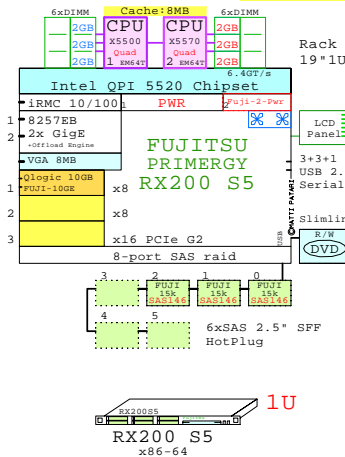

Intel Xeon X5570 x86-64

2930MHz 2P-Quad **FUJII-RX200S5A**