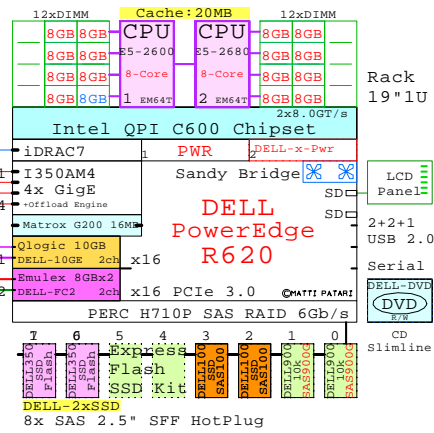

DELL R620
Xeon E5-2680

Internal Options:

-  CPU DELL-E5-2680
E5-2680
8-Core
EM64T
2nd Eight-Core
E5-2680 20MB
2700MHz 130W
-  8GB DELL-8GB-1
DDR3-1333
1x DIMMs each
-  16G DELL-16GB-1
-  32G DELL-32GB-1
-  DELL-x-Pwr
2nd Power 750W
-  DELL300 10k SAS300G
300GB 10k SAS 2.5"
-  DELL600 10k SAS600G
600GB 10k SAS 2.5"
-  DELL900 10k SAS900G
900GB 10k SAS 2.5"
-  DELL100 10k SAS100G
100GB SSD SAS 2.5"
-  DELL350 10k SAS350G
350GB Flash SSD 2.5"
-  DELL-DVD
SATA CD-RW/DVD
-  DELL SAS Raid
PERC SAS Raid
-  DELL 2x1GbE
Dell GigabitE 2ch
-  DELL-10GE
Qlogic 10Gb CNA 2ch
-  DELL-FC2
Emulex FC 8Gb 2ch

Example Configuration
x86-64

Intel Xeon E5-2680 x86-64
2700MHz 2P 8-Core DELL-R620-A

2x 8Gb Fibre Channel to external storage

Parts list for the 2P Eight-Core Dell R620

Part Number	Qty	Description
1	DELL-R620-A	1 DELL R620 2P 8C E5-2680-20MB 8GB 1U
1.1	DELL-1-Pwr	1 DELL Rxxx second power supply
1.2	DELL-100GB	2 Dell 100GB SATA SSD hot-plug disk 2.5"
1.3	DELL-10GE	1 DELL Qlogic 10Gb CNA 2-ch adapter
1.4	DELL-2xSSD	1 DELL R620 +2SSD Express Flash SSD kit
1.4.1	DELL-350GB	2 Dell 350GB PCIe Flash SSD 2.5" hot-plug
1.5	DELL-8GB-1	15 DELL 8GB PE Memory 1x8GB DIMM
1.6	DELL-900GB	2 DELL 900GB SAS 10000r hot-plug disk 2.5"
1.7	DELL-DVD	1 DELL CD-RW/DVD-ROM Option kit, slimline
1.8	DELL-E52680	1 DELL Xeon E5-2680 8-Core 2.7GHz 20MB Pro
1.9	DELL-FC2	1 DELL Emulex FC 8Gb 2-ch PCIe HBA