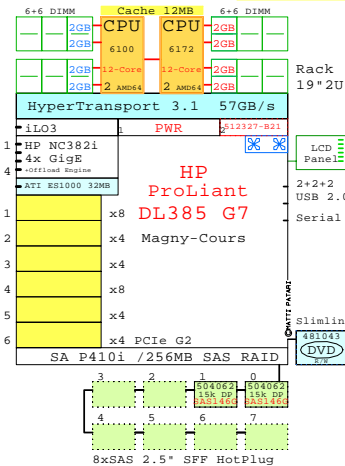

AMD Opteron 6172 x86-64

2100MHz 2P 12-Cor **573088-421 EU**