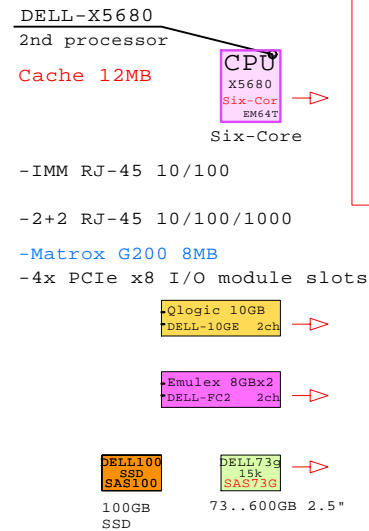

DELL R710
Xeon 5600

Internal Options:

- DELL-X5680
CPU X5680 Six-Cor EM64T
2nd Six-Core X5680 3330MHz 12MB
- DELL-2GB-1
2GB DDR3-SDRAM 1x 2GB DIMM
- DELL-4GB-1
4GB DDR3-SDRAM 1x 4GB DIMM
- DELL-8GB-1
8GB DDR3-SDRAM 1x 8GB DIMM
- DELL-16GB-1
16GB DDR3-SDRAM 1x 16GB DIMM
- DELL-2-Pwr
2nd Power
- DELL-73GB
73GB 15k SAS 2.5"
- DELL-146GB
146GB 15k SAS 2.5"
- DELL-300GB
300GB 10k SAS 2.5"
- DELL-600GB
600GB 10k SAS 2.5"
- DELL-100GB
100 SSD SAS 2.5"
- DELL-DVD
DVD R/W
- DELL-DAT
DAT
- DELL-1GbE
Dell GigabitE 2ch
- DELL-10GE
Qlogic 10Gb CNA 2ch
- DELL-FC2
Emulex FC 8Gb 2ch

Parts list for the 2P Six-Core DELL R710 system above

Part Number	Qty	Description
1	1	DELL R710 2P I 6C X5680-12MB 6GB 2U
1.1	2	Dell 100GB SATA SSD hot-plug disk 2.5"
1.2	1	DELL Qlogic 10Gb CNA 2-ch adapter
1.3	6	DELL 146GB SAS 15000r hot-plug disk 2.5"
1.4	1	DELL-2-Pwr 2950 second power supply
1.5	9	DELL-2GB-1 2GB PE Memory 1x2GB DIMM
1.6	1	DELL-DAT SATA DAT Tape Drive
1.7	2	DELL-FC2 Emulex FC 8Gb 2-ch PCIe HBA
1.8	1	DELL-X5680 Xeon 6C X5680-12MB 3.33GHz for R710

DELL PE R710 Intel Six-Core 5600 2P/2U

Example Configuration
x86-64

Intel Xeon X5680 x86-64
3330MHz 2P-Six-C **DELL-R710-Bxx**

Westmere-EP
Six-Core
3330MHz
5600

Nehalem-EP
Quad-Core
2930MHz
5500

Intel Xeon X5680 x86-64
3330MHz 2P-Six-C **DELL-R710-Bxx** System #