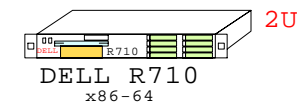

Parts list for the 2P Six-Core DELL R710 system above

Part Number	Qty	Description
1	1	DELL R710 2P I 6C X5680-12MB 6GB 2U
1.1	2	Dell 100GB SATA SSD hot-plug disk 2.5"
1.2	1	DELL Qlogic 10Gb CNA 2-ch adapter
1.3	6	DELL 146GB SAS 15000r hot-plug disk 2.5"
1.4	1	DELL-2-Pwr 2950 second power supply
1.5	9	DELL-2GB-1 2GB PE Memory 1x2GB DIMM
1.6	1	DELL-DAT SATA DAT Tape Drive
1.7	2	DELL-FC2 Emulex FC 8Gb 2-ch PCIe HBA
1.8	1	DELL-X5680 Xeon 6C X5680-12MB 3.33GHz for R710

DELL PE R710 Intel Six-Core 5600 2P/2U

Example Configuration
x86-64

Intel Xeon X5680 x86-64
3330MHz 2P-Six-C **DELL-R710-Bxx**

Westmere-EP
Six-Core
3330MHz
5600

Nehalem-EP
Quad-Core
2930MHz
5500

Intel Xeon X5680 x86-64
3330MHz 2P-Six-C **DELL-R710-Bxx** System #