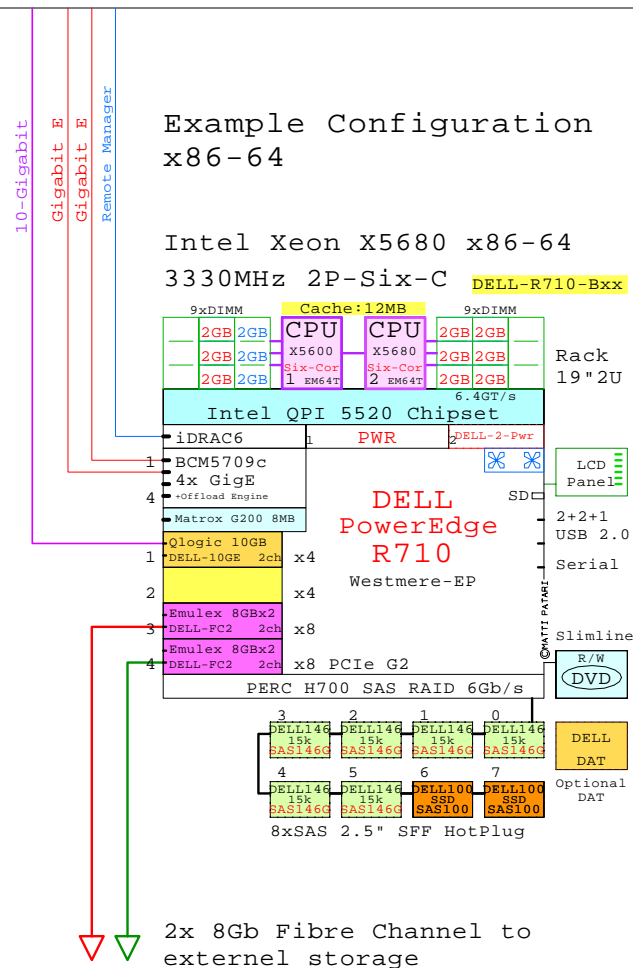

DELL R710
Xeon 5600

Internal Options:

- DELL-X5680
CPU X5680 Six-Cor EM64T
2nd Six-Core X5680 3330MHz 12MB
- DELL-2GB-1
2GB DDR3-SDRAM 1x 2GB DIMM
- DELL-4GB-1
4GB DDR3-SDRAM 1x 4GB DIMM
- DELL-8GB-1
8GB DDR3-SDRAM 1x 8GB DIMM
- DELL-16GB-1
16GB DDR3-SDRAM 1x 16GB DIMM
- DELL-2-Pwr
2nd Power
- DELL-73GB
73GB 15k SAS 2.5"
- DELL-146GB
146GB 15k SAS 2.5"
- DELL-300GB
300GB 10k SAS 2.5"
- DELL-600GB
600GB 10k SAS 2.5"
- DELL-100GB
100 SSD SAS 2.5"
- DELL-DVD
DVD R/W
- DELL-DAT
DAT
- DELL-1GbE
Dell GigabitE 2ch
- DELL-10GE
Qlogic 10Gb CNA 2ch
- DELL-FC2
Emulex FC 8Gb 2ch

Parts list for the 2P Six-Core DELL R710 system above

Part Number	Qty	Description
1	1	DELL R710 2P I 6C X5680-12MB 6GB 2U
1.1	2	Dell 100GB SATA SSD hot-plug disk 2.5"
1.2	1	DELL Qlogic 10Gb CNA 2-ch adapter
1.3	6	DELL 146GB SAS 15000r hot-plug disk 2.5"
1.4	1	DELL-2-Pwr 2950 second power supply
1.5	9	DELL-2GB-1 2GB PE Memory 1x2GB DIMM
1.6	1	DELL-DAT SATA DAT Tape Drive
1.7	2	DELL-FC2 Emulex FC 8Gb 2-ch PCIe HBA
1.8	1	DELL-X5680 Xeon 6C X5680-12MB 3.33GHz for R710