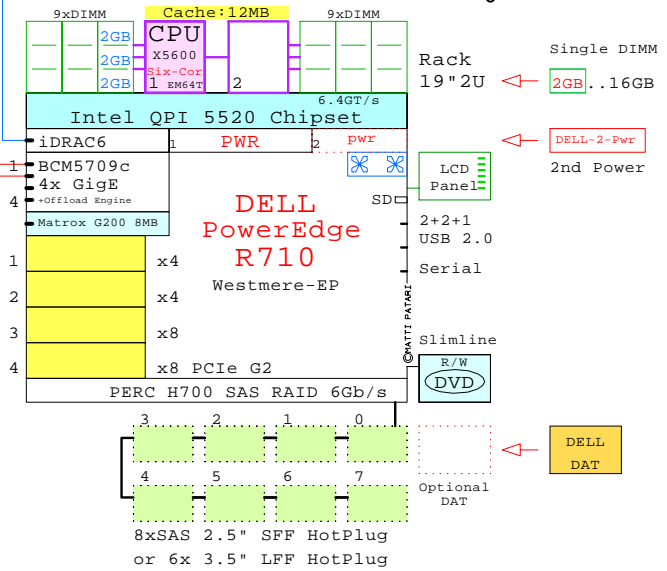

Parts list for the 2P Six-Core DELL R710 system above

Part Number	Qty	Description
1	1	DELL R710 2P I 6C X5680-12MB 6GB 2U
1.1	2	Dell 100GB SATA SSD hot-plug disk 2.5"
1.2	1	DELL Qlogic 10Gb CNA 2-ch adapter
1.3	6	DELL 146GB SAS 15000r hot-plug disk 2.5"
1.4	1	DELL-2-Pwr 2950 second power supply
1.5	9	DELL-2GB-1 2GB PE Memory 1x2GB DIMM
1.6	1	DELL-DAT SATA DAT Tape Drive
1.7	2	DELL-FC2 Emulex FC 8Gb 2-ch PCIe HBA
1.8	1	DELL-X5680 Xeon 6C X5680-12MB 3.33GHz for R710

DELL PE R710 Intel Six-Core 5600 2P/2U

Example Configuration
x86-64

Intel Xeon X5680 x86-64
3330MHz 2P-Six-C **DELL-R710-Bxx**

Westmere-EP
Six-Core
3330MHz
5600

Nehalem-EP
Quad-Core
2930MHz
5500

Intel Xeon X5680 x86-64
3330MHz 2P-Six-C **DELL-R710-Bxx** System #