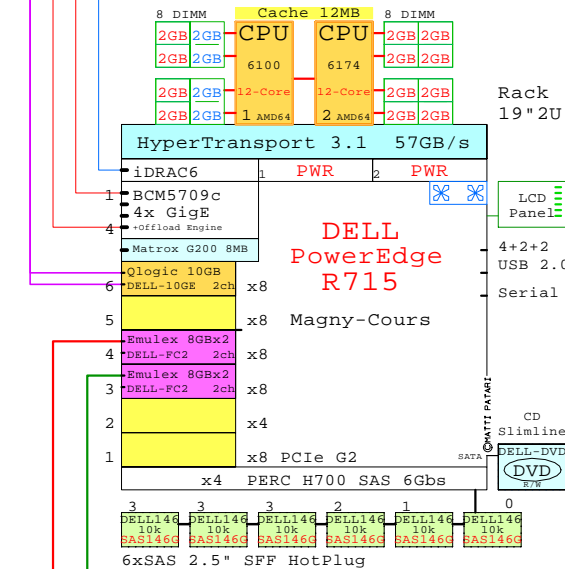

DELL PE R715 AMD Opteron 16-Core
GOLDEN EGGS Visuals, Helsinki

DELL PowerEdge R715 AMD Sixteen-Core 2P/2U

DELL R715
AMD Opteron

Internal Options:

Two Sockets

Example Configuration
x86-64

AMD Opteron 6174 x86-64
2200MHz 2P 12-Core **DELL-R715-Axx**

2x 8Gb Fibre Channel to external storage

Parts list for the 2P 12-Core DELL R715 system above

	Part Number	Qty	Description
1	DELL-R715-A	1	DELL R715 2P 12C 6174 2.2GH 8GB AMD64 2U
1.1	DELL-10GE	1	DELL Qlogic 10Gb CNA 2-ch adapter
1.2	DELL-146GB	6	DELL 146GB SAS 10000r hot-plug disk 2.5"
1.3	DELL-2GB-1	12	DELL 2GB PE Memory 1x2GB DIMM
1.4	DELL-6174	1	Opteron 12C 6174-12MB 2200MHz R715
1.5	DELL-DVD	1	DELL CD-RW/DVD-ROM Option kit, slimline
1.6	DELL-FC2	2	DELL Emulex FC 8Gb 2-ch PCIe HBA