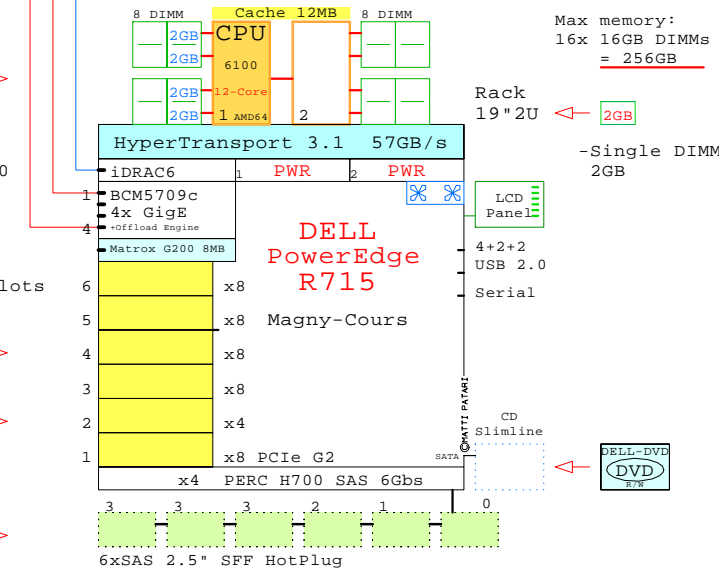

Magny-Cours

2200MHz Twelve-Core

AMD Opteron 6174 x86-64
2200MHz 2P 12-Core **DELL-R715-Axx**

MS Windows Server 2003 and 2008 R2
LINUX: Red Hat, SuSE
VMware Virtualization Software
Hyper-V

Tip for detail printing:
- Zoom in area of interest
- Print, Print Current View

Golden Eggs Home:
<http://www.goldeneggs.fi>

© 2010 Matti Patari, All rights reserved.

GOLDEN EGGS Visuals™ Helsinki	10-Jun-2010	GE-DELL-R715-A Matti.Patari@Goldeneggs.Fi

DELL PE R715 AMD Opteron 12-Core
GOLDEN EGGS Visuals, Helsinki

DELL PowerEdge R715 AMD Opteron 12-Core 2P/2U