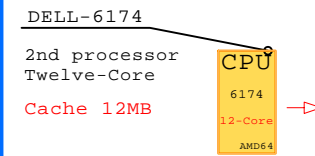

Magny-Cours

2200MHz Twelve-Core

AMD Opteron 6174 x86-64
2200MHz 2P 12-Core **DELL-R715-Axx**

MS Windows Server 2003 and 2008 R2
LINUX: Red Hat, SuSE
VMware Virtualization Software
Hyper-V

Tip for detail printing:
- Zoom in area of interest
- Print, Print Current View

Golden Eggs Home:
<http://www.goldeneggs.fi>

© 2010 Matti Patari, All rights reserved.

GOLDEN EGGS Visuals™ Helsinki	10-Jun-2010	GE-DELL-R715-A Matti.Patari@Goldeneggs.Fi

DELL PE R715 AMD Opteron 12-Core
GOLDEN EGGS Visuals, Helsinki

DELL PowerEdge R715 AMD Opteron 12-Core 2P/2U