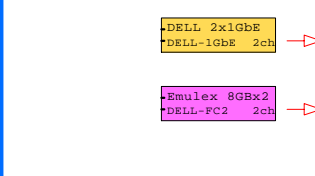

Magny-Cours

2200MHz Twelve-Core

AMD Opteron 6174 x86-64
2200MHz 2P 12-Core **DELL-R715-Axx**

MS Windows Server 2003 and 2008 R2
LINUX: Red Hat, SuSE
VMware Virtualization Software
Hyper-V

Tip for detail printing:
- Zoom in area of interest
- Print, Print Current View

Golden Eggs Home:
<http://www.goldeneggs.fi>

© 2010 Matti Patari, All rights reserved.

GOLDEN EGGS Visuals™ Helsinki	10-Jun-2010	GE-DELL-R715-A Matti.Patari@Goldeneggs.Fi

DELL PE R715 AMD Opteron 12-Core
GOLDEN EGGS Visuals, Helsinki

DELL PowerEdge R715 AMD Opteron 12-Core 2P/2U