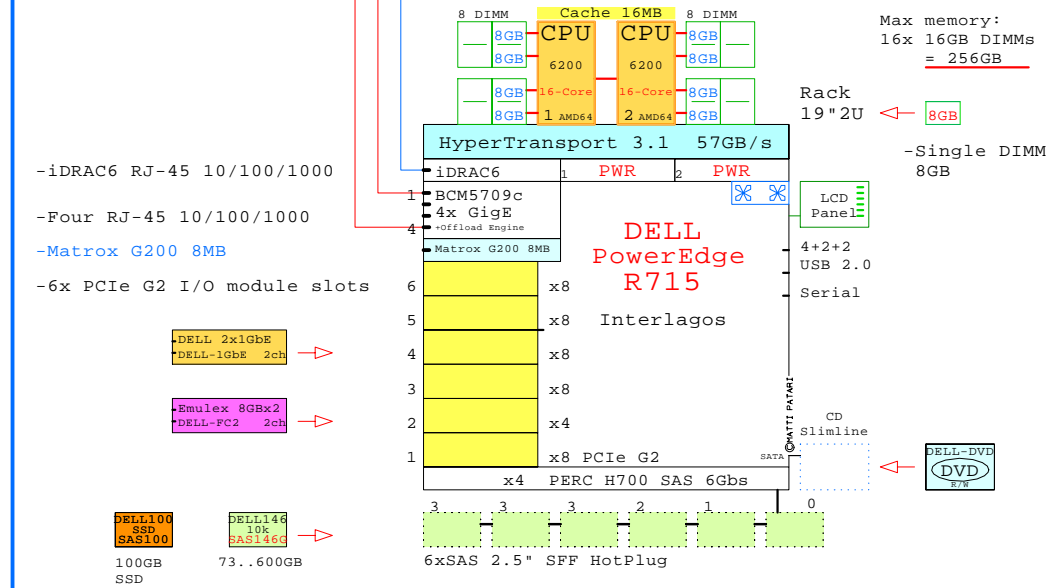

Interlagos

2600MHz Sixteen-Core

AMD Opteron 6282SE x86-64 System #
2600MHz 2P 16-Core **DELL-R715-Bxx**

GE-link to this document: <http://www.goldeneggs.fi/documents/GE-DELL-R715-A.pdf>

MS Windows Server 2003 and 2008 R2
LINUX: Red Hat, SuSE
VMware Virtualization Software
Hyper-V

Tip for detail printing:
- Zoom in area of interest
- Print, Print Current View

GoldenEggs Home:
<http://www.goldeneggs.fi>

© 2010 Matti Patari, All rights reserved.

GOLDEN EGGS Visuals™ Helsinki	19-Jan-2012	GE-DELL-R715-A Matti.Patari@Kolumbus.fi

DELL PE R715 AMD Opteron 16-Core
GOLDEN EGGS Visuals, Helsinki

DELL PowerEdge R715 AMD Sixteen-Core 2P/2U