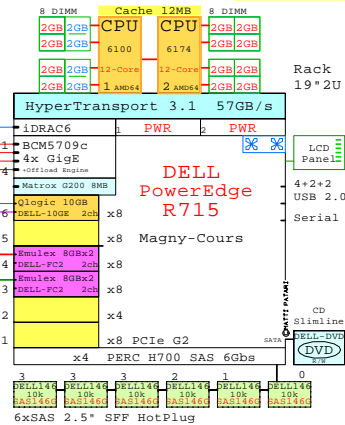

Welcome to GoldenEggs Visual Configurations

<http://www.goldeneggs.fi>

A picture is worth of one thousand words.
It talks all Global languages.

x86-64 servers: **Dell IBM HP Fujitsu SUN Acer Lenovo and Cisco**

AMD Opteron 6174 x86-64

2200MHz 2P 12-Cor **DELL-R715-Axx**