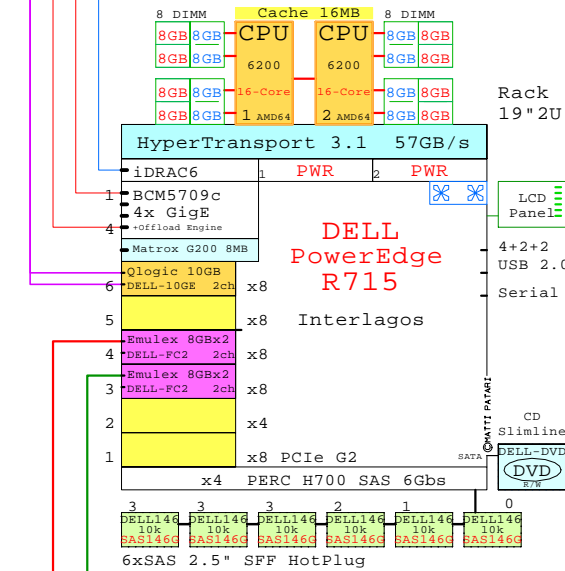

DELL R715
AMD Opteron

Internal Options:

-  DELL-2GB-1
DDR3-SDRAM
1x 2GB DIMM
-  DELL-4GB-1
-  DELL-8GB-1
-  DELL-16GB-1
-  DELL-73GB
73GB 15k SAS 2.5"
-  DELL-146GB
146GB 10k SAS 2.5"
-  DELL-300GB
300GB 10k SAS 2.5"
-  DELL-600GB
600GB 10k SAS 2.5"
-  DELL-100GB
100 SSD SAS 2.5"
-  DELL-DVD

Two Sockets

Example Configuration
x86-64

AMD Opteron 6282SE x86-64
2600MHz 2P 16-Core **DELL-R715-Bxx**

2x 8Gb Fibre Channel to external storage

Parts list for the 2P 16-Core DELL R715 system above

	Part Number	Qty	Description
1	DELL-R715-B	1	DELL R715 2P 16C 6282SE 2.6GH 64GB AMD64
1.1	DELL-10GE	1	DELL Qlogic 10Gb CNA 2-ch adapter
1.2	DELL-146GB	6	DELL 146GB SAS 15000r hot-plug disk 2.5"
1.3	DELL-8GB-1	8	DELL 8GB PE Memory 1x8GB DIMM
1.4	DELL-DVD	1	DELL CD-RW/DVD-ROM Option kit, slimline
1.5	DELL-FC2	2	DELL Emulex FC 8Gb 2-ch PCIe HBA