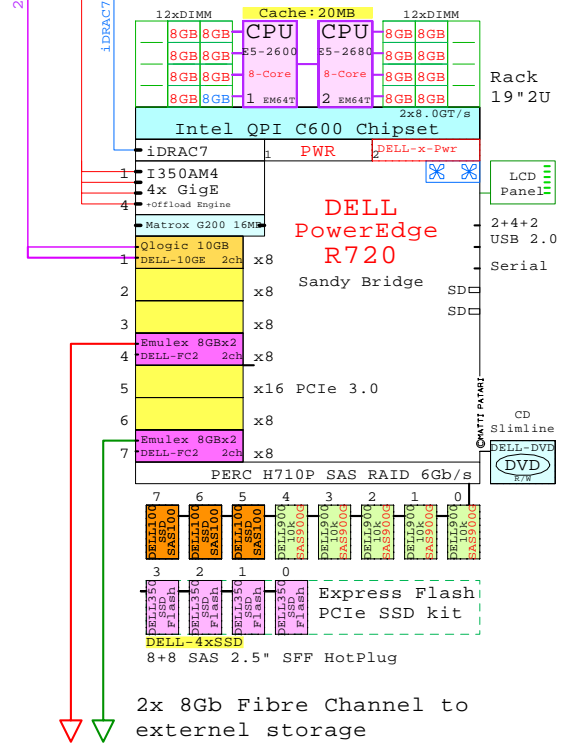

DELL R720
Xeon E5-2680

Internal Options:

-  **DELL-E5-2680**
2nd Eight-Core E5-2680 20MB 2700MHz 130W
-  **DELL-8GB-1**
DDR3-1333 1x DIMMs each
-  **DELL-16GB-1**
-  **DELL-32GB-1**
-  **DELL-x-Pwr**
2nd Power 750W
-  **DELL-300GB**
300GB 10k SAS 2.5"
-  **DELL-600GB**
600GB 10k SAS 2.5"
-  **DELL-900GB**
900GB 10k SAS 2.5"
-  **DELL-100GB**
100GB SSD SAS 2.5"
-  **DELL-350GB**
350GB Flash SSD 2.5"
-  **DELL-DVD**
SATA CD-RW/DVD
-  **DELL-H710P**
PERC SAS Raid
-  **DELL-1GbE**
Dell GigabitE 2ch
-  **DELL-10GE**
Qlogic 10Gb CNA 2ch
-  **DELL-FC2**
Emulex FC 8Gb 2ch

Example Configuration
x86-64

Intel Xeon E5-2680 x86-64
2700MHz 2P 8-Core **DELL-R720-A**

DELL-E5-2680

2nd processor
2700MHz 130W
Cache 20MB

iDRAC7 RJ-45 10/100
4x RJ-45 10/100/1000
Matrox G200 8MB

4 +3 PCIe 3.0 slots

Sandy Bridge
2700MHz Eight-Core

Max Memory
24x 32GB=
768GB

Intel Xeon E5-2680 x86-64
2700MHz 2P 8-Core **DELL-R720-A**

GE-link to this document: <http://www.goldeneggs.fi/documents/GE-DELL-R720-A.pdf>

Parts list for the 2P Eight-Core Dell R720

Part Number	Qty	Description
DELL-1-Pwr	1	DELL Rxxx second power supply
DELL-100GB	3	Dell 100GB SATA SSD hot-plug disk 2.5"
DELL-10GE	1	DELL Qlogic 10Gb CNA 2-ch adapter
DELL-350GB	4	Dell 350GB PCIe Flash SSD 2.5" hot-plug
DELL-4xSSD	1	DELL R720 +4SSD Express Flash SSD kit
DELL-8GB-1	15	DELL 8GB PE Memory 1x8GB DIMM
DELL-900GB	5	DELL 900GB SAS 10000r hot-plug disk 2.5"
DELL-DVD	1	DELL CD-RW/DVD-ROM Option kit, slimline
DELL-E52680	1	DELL Xeon E5-2680 8-Core 2.7GHz 20MB Pro
DELL-FC2	2	DELL Emulex FC 8Gb 2-ch PCIe HBA
DELL-R720-A	1	DELL R720 2P 8C E5-2680-20MB 8GB 2U