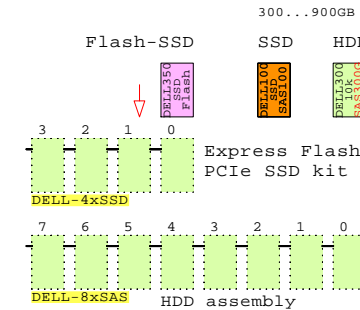

Example Configuration
x86-64

Intel Xeon E5-2680 x86-64
2700MHz 2P 8-Core **DELL-R720-A**

DELL-E5-2680

2nd processor
2700MHz 130W
Cache 20MB

iDRAC7 RJ-45 10/100
4x RJ-45 10/100/1000
Matrox G200 8MB

4 +3 PCIe 3.0 slots

Sandy Bridge
2700MHz Eight-Core

Max Memory
24x 32GB=
768GB

Intel Xeon E5-2680 x86-64
2700MHz 2P 8-Core **DELL-R720-A**

GE-link to this document: <http://www.goldeneggs.fi/documents/GE-DELL-R720-A.pdf>

Parts list for the 2P Eight-Core Dell R720

Part Number	Qty	Description
DELL-1-Pwr	1	DELL Rxxx second power supply
DELL-100GB	3	Dell 100GB SATA SSD hot-plug disk 2.5"
DELL-10GE	1	DELL Qlogic 10Gb CNA 2-ch adapter
DELL-350GB	4	Dell 350GB PCIe Flash SSD 2.5" hot-plug
DELL-4xSSD	1	DELL R720 +4SSD Express Flash SSD kit
DELL-8GB-1	15	DELL 8GB PE Memory 1x8GB DIMM
DELL-900GB	5	DELL 900GB SAS 10000r hot-plug disk 2.5"
DELL-DVD	1	DELL CD-RW/DVD-ROM Option kit, slimline
DELL-E52680	1	DELL Xeon E5-2680 8-Core 2.7GHz 20MB Pro
DELL-FC2	2	DELL Emulex FC 8Gb 2-ch PCIe HBA
DELL-R720-A	1	DELL R720 2P 8C E5-2680-20MB 8GB 2U