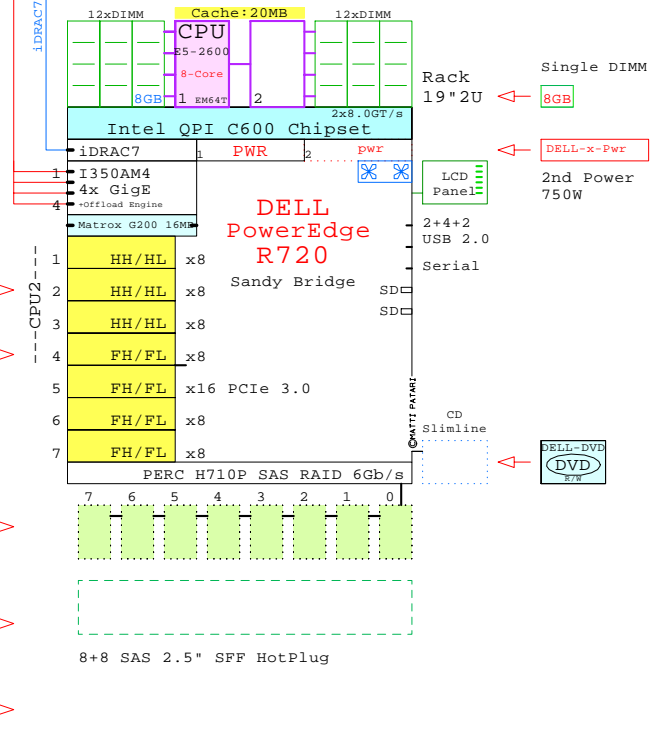

Sandy Bridge
2700MHz Eight-Core

Max Memory
24x 32GB=
768GB

Intel Xeon E5-2680 x86-64
2700MHz 2P 8-Core **DELL-R720-A**