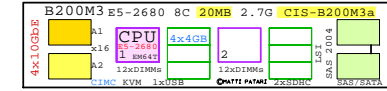

Cisco Blades

Donate

GoTo PayPal at:
www.GoldenEggs.fi

This x86 site is open, vendor independent.
It is fully funded from my own pocket.
To keep this service running,
Your personal support is welcome.

Matti.Patari@Kolumbus.fi
Helsinki Finland

Older GoldenEggs sites:

<http://h18000.www1.hp.com/info/GECPQA/>

<http://www.openvms.org/pages.php?page=GoldenEggs>

GE-links to x86 COMPARE Pictures:

New <http://www.goldeneggs.fi/documents/GE-COMP-E52600V3-A.pdf>

<http://www.goldeneggs.fi/documents/GE-COMP-E74800V2-A.pdf>

<http://www.goldeneggs.fi/documents/GE-COMPARE-BLADE-A.pdf>

<http://www.goldeneggs.fi/documents/GE-INT-E5-MAP-A.pdf>

GE-link to GE 25 Year-Book

<http://www.goldeneggs.fi/documents/GE-25-YEAR-BOOK.pdf>

Follow GoldenEggs on Twitter:

@goldeneggsfi

GE-Welcome1

©2014 Matti Patari, All rights reserved.

GOLDEN EGGS Visuals™ Helsinki	14-Oct-2014	GE-Welcome1 Matti.Patari@Kolumbus.Fi

Welcome to Visual Configurations
GOLDEN EGGS Visuals, Helsinki