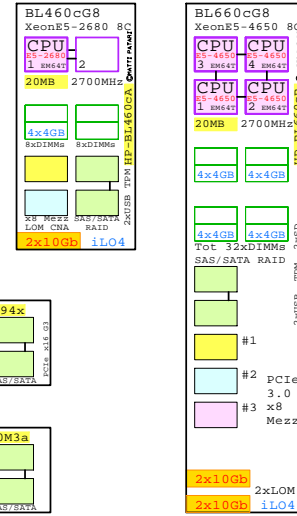

Fujitsu

HP Blades

IBM Blades

Cisco Blades

Donate

GoTo PayPal at:
www.GoldenEggs.fi

This x86 site is open, vendor independent.
It is fully funded from my own pocket.
To keep this service running,
Your personal support is welcome.

Matti.Patari@Kolumbus.fi
Helsinki Finland

Older GoldenEggs sites:

<http://h18000.www1.hp.com/info/GECPQA/>

<http://www.openvms.org/pages.php?page=GoldenEggs>

GE-links to x86 COMPARE Pictures:

New <http://www.goldeneggs.fi/documents/GE-COMP-E52600V3-A.pdf>

<http://www.goldeneggs.fi/documents/GE-COMP-E74800V2-A.pdf>

<http://www.goldeneggs.fi/documents/GE-COMPARE-BLADE-A.pdf>

<http://www.goldeneggs.fi/documents/GE-INT-E5-MAP-A.pdf>

GE-link to GE 25 Year-Book

<http://www.goldeneggs.fi/documents/GE-25-YEAR-BOOK.pdf>

Follow GoldenEggs on Twitter:

@goldeneggsfi

GE-Welcome1

©2014 Matti Patari, All rights reserved.

GOLDEN EGGS Visuals™ Helsinki	14-Oct-2014	GE-Welcome1 Matti.Patari@Kolumbus.Fi

Welcome to Visual Configurations
GOLDEN EGGS Visuals, Helsinki