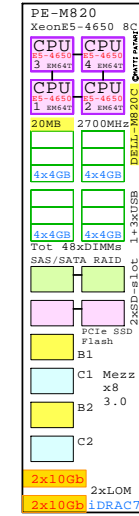

DELL R730  
Xeon E5-2699v3

Internal Options:

- CPU** I-E5-2699v3  
2nd 18-Core  
E5-2699v3 45MB  
2300MHz 145W
- MEM-8GB**  
Memory  
1x DIMMs each
- MEM-16GB**
- MEM-32GB**
- POWER-2**  
2nd Power 750W
- HDD-300GB**  
300GB 10k SAS 2.5"
- HDD-600GB**  
600GB 10k SAS 2.5"
- HDD-1200GB**  
1200GB 10k SAS 2.5"
- SSD-200GB**  
200GB SSD SAS 2.5"
- SSD-800GB**  
800GB SSD SAS 2.5"
- DVD-SATA**  
SATA CD-RW/DVD

- PCI-1GbE**  
Ethernet 1Gb  
HBA 4-ch PCI
- PCI-10GbE**  
Ethernet 10Gb  
HBA 2x 10GbE
- PCI-FC8**  
FC 8Gb  
HBA 2-ch PCI
- PCI-RAID**  
RAID SAS  
HBA SAS RAID

Example Configuration  
x86-64

Intel Xeon E5-2699v3 x86-64  
2300MHz 2P 18-Core **DELL-R730-A**

2x 8Gb Fibre Channel to external storage

Parts list for the 2P 2x18-Core Dell R730

Part Number	Qty	Description
DELL-R730-A	1	DELL R730 2P 18C E5-2699v3 45MB 8GB 2U
DVD-SATA	1	DVD SATA Slimline
HDD-1200GB	8	Disk HDD 1200GB 2.5" SAS 10k hot-plug
I-E5-2699v3	1	Intel Xeon E5-2699-v3 18-Core 2.3GHz 45M
MEM-8GB	15	Memory 1x 8GB DIMM
PCI-10GbE	1	Ethernet 2x 10GbE PCI HBA
PCI-FC8	2	Fibre Channel 8Gb 2-ch PCI HBA
POWER-2	1	Additional power supply hot-plug
SFF-8DISK	1	Optional 8xHDD/SSD Disk enablement kit
SSD-800GB	8	Disk SSD 800GB 2.5" SAS SLC hot-plug

## Dell Blades