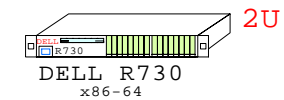

Made by:  
Matti.Patari@Kolumbus.FI

DELL PE R730 Intel E5-2699v3 2P/2U

Haswell  
2300MHz 18-Core

Intel Xeon E5-2699v3 x86-64 Max Memory  
2300MHz 2P 18-Core **DELL-R730-A** 24x 32GB=  
768GB

GE-link to this document: <http://www.goldeneggs.fi/documents/GE-DELL-R730-A.pdf>