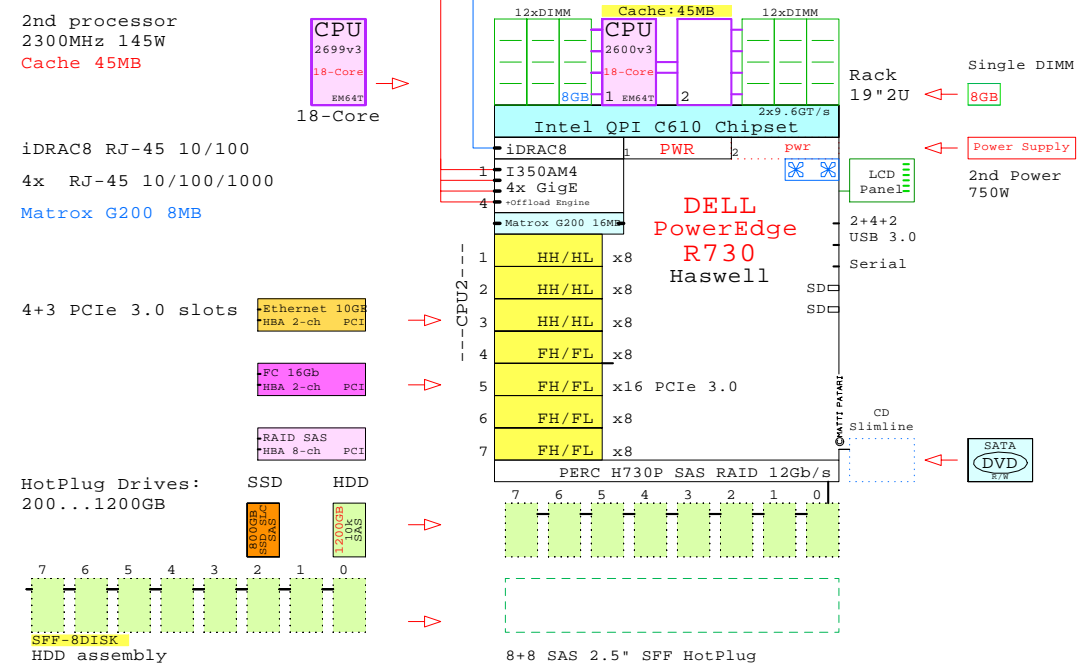

Haswell
2300MHz 18-Core

Intel Xeon E5-2699v3 x86-64 Max Memory
2300MHz 2P 18-Core **DELL-R730-A** 24x 32GB=
768GB

GE-link to this document: <http://www.goldeneggs.fi/documents/GE-DELL-R730-A.pdf>

MS Windows Server 2008
LINUX: Red Hat, SuSE

Golden Eggs Home:
<http://www.goldeneggs.fi>

© 2014 Matti Patari, All rights reserved.

GOLDEN EGGS Visuals™ Helsinki	13-Oct-2014	GE-DELL-R730-A
		Matti.Patari@Kolumbus.fi

DELL PE R730 2P/2U E5-2699v3 2.3G
GOLDEN EGGS Visuals, Helsinki