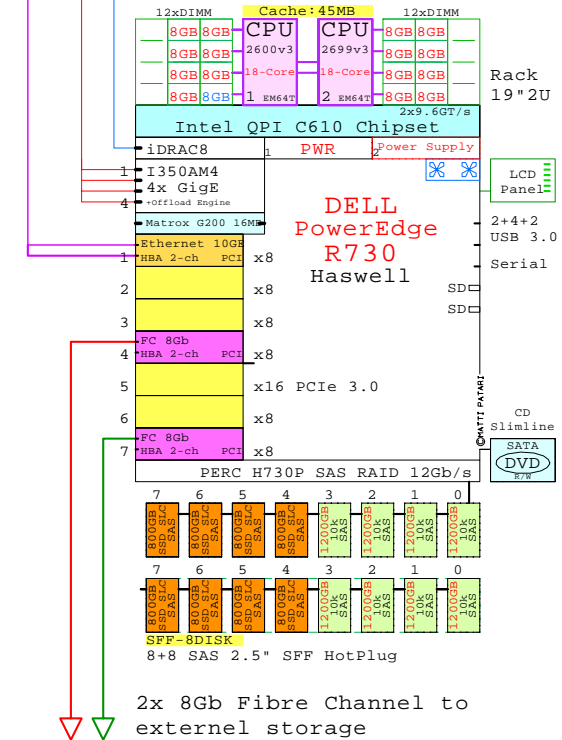

DELL R730  
Xeon E5-2699v3

Internal Options:

- CPU** I-E5-2699v3  
2nd 18-Core  
E5-2699v3 45MB  
2300MHz 145W
- MEM-8GB**  
Memory  
1x DIMMs each
- MEM-16GB**
- MEM-32GB**
- POWER-2**  
2nd Power 750W
- HDD-300GB**  
300GB 10k SAS 2.5"
- HDD-600GB**  
600GB 10k SAS 2.5"
- HDD-1200GB**  
1200GB 10k SAS 2.5"
- SSD-200GB**  
200GB SSD SAS 2.5"
- SSD-800GB**  
800GB SSD SAS 2.5"
- DVD-SATA**  
SATA CD-RW/DVD

- PCI-1GbE**  
Ethernet 1Gb  
HBA 4-ch PCI
- PCI-10GbE**  
Ethernet 10Gb  
HBA 2x 10GbE
- PCI-FC8**  
FC 8Gb  
HBA 2-ch PCI
- PCI-RAID**  
RAID SAS  
HBA SAS RAID

Example Configuration  
x86-64

Intel Xeon E5-2699v3 x86-64  
2300MHz 2P 18-Core **DELL-R730-A**

2x 8Gb Fibre Channel to external storage

Parts list for the 2P 2x18-Core Dell R730

Part Number	Qty	Description
DELL-R730-A	1	DELL R730 2P 18C E5-2699v3 45MB 8GB 2U
DVD-SATA	1	DVD SATA Slimline
HDD-1200GB	8	Disk HDD 1200GB 2.5" SAS 10k hot-plug
I-E5-2699v3	1	Intel Xeon E5-2699-v3 18-Core 2.3GHz 45M
MEM-8GB	15	Memory 1x 8GB DIMM
PCI-10GbE	1	Ethernet 2x 10GbE PCI HBA
PCI-FC8	2	Fibre Channel 8Gb 2-ch PCI HBA
POWER-2	1	Additional power supply hot-plug
SFF-8DISK	1	Optional 8xHDD/SSD Disk enablement kit
SSD-800GB	8	Disk SSD 800GB 2.5" SAS SLC hot-plug