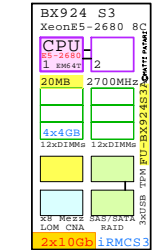

Welcome to GoldenEggs x86 Visual Configurations

<http://www.goldeneggs.fi>

A picture is worth of one thousand words.
It talks all languages.

x86-64 servers: **Dell** **IBM** **HP** **Fujitsu** **SUN** **Acer** **Lenovo** and **Cisco**

4x Gigabit E Remote Manager

Intel Xeon E5-2699v3 x86-64
2300MHz 2P 18-Core **DELL-R730-A**

Intel Xeon E5-2680 x86-64
2700MHz 2P 8-Core **IBM-7914-L2x**

AMD Opteron 6172 x86-64
2100MHz 2P 12-Core **573088-421 EU**

Dell Blades

Fujitsu

HP Blades

IBM Blades

Cisco Blades

Donate

GoTo PayPal at:
www.GoldenEggs.fi

This x86 site is open, vendor independent.
It is fully funded from my own pocket.
To keep this service running,
Your personal support is welcome.

Matti.Patari@Kolumbus.fi
Helsinki Finland

Older GoldenEggs sites:

<http://h18000.www1.hp.com/info/GECPQA/>

<http://www.openvms.org/pages.php?page=GoldenEggs>

GE-links to x86 COMPARE Pictures:

New <http://www.goldeneggs.fi/documents/GE-COMP-E52600V3-A.pdf>

<http://www.goldeneggs.fi/documents/GE-COMP-E74800V2-A.pdf>

<http://www.goldeneggs.fi/documents/GE-COMPARE-BLADE-A.pdf>

<http://www.goldeneggs.fi/documents/GE-INT-E5-MAP-A.pdf>

GE-link to GE 25 Year-Book

<http://www.goldeneggs.fi/documents/GE-25-YEAR-BOOK.pdf>

Follow GoldenEggs on Twitter:

@goldeneggsfi

GE-Welcome1

©2014 Matti Patari, All rights reserved.

GOLDEN EGGS Visuals™ Helsinki	14-Oct-2014	GE-Welcome1 Matti.Patari@Kolumbus.Fi

Welcome to Visual Configurations
GOLDEN EGGS Visuals, Helsinki