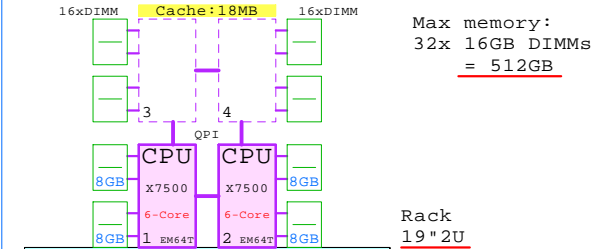

Nehalem-EX
2000MHz Six-Core

Intel Xeon E7540 x86-64
2000MHz 4P 6-Core **DELL-R810-Bxx**

Max memory:
32x 16GB DIMMs
= 512GB

GE-link to this document: <http://www.goldeneggs.fi/documents/GE-DELL-R810-A.pdf>

MS Windows Server 2003 and 2008 R2
LINUX: Red Hat, SuSE
VMware Virtualization Software
Hyper-V

Golden Eggs Home:
<http://www.goldeneggs.fi>

© 2010 Matti Patari, All rights reserved.

GOLDEN EGGS Visuals™ Helsinki	08-Nov-2010	GE-DELL-R810-A
		Matti.Patari@Kolumbus.Fi

DELL PE R810 4P/2U E7540 2000MHz
GOLDEN EGGS Visuals, Helsinki

Tip for detail printing:
- Zoom in area of interest
- Print, Print Current View

DELL PE R810 Intel Six-Core 7500 4P/2U