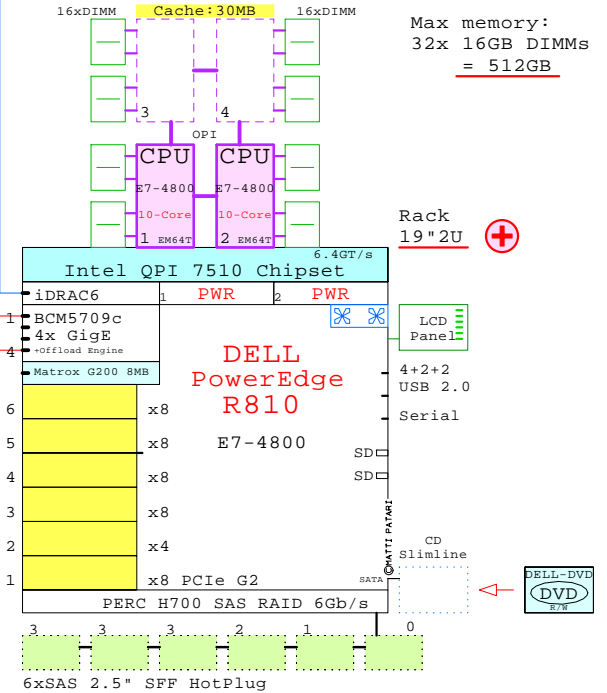

Max memory:
32x 16GB DIMMs
= 512GB

MS Windows Server 2003 and 2008 R2
LINUX: Red Hat, SuSE
VMware Virtualization Software
Hyper-V

Golden Eggs Home:
<http://www.goldeneggs.fi>

© 2010 Matti Patari, All rights reserved.

GOLDEN EGGS Visuals™ Helsinki	30-May-2011	GE-DELL-R810-A 2 Matti.Patari@Kolumbus.Fi

DELL PE R810 4P/2U E7-4870 2400MH
GOLDEN EGGS Visuals, Helsinki

Tip for detail printing:
- Zoom in area of interest
- Print, Print Current View

DELL PE R810 Intel Ten-Core E7-4800 4P/2U