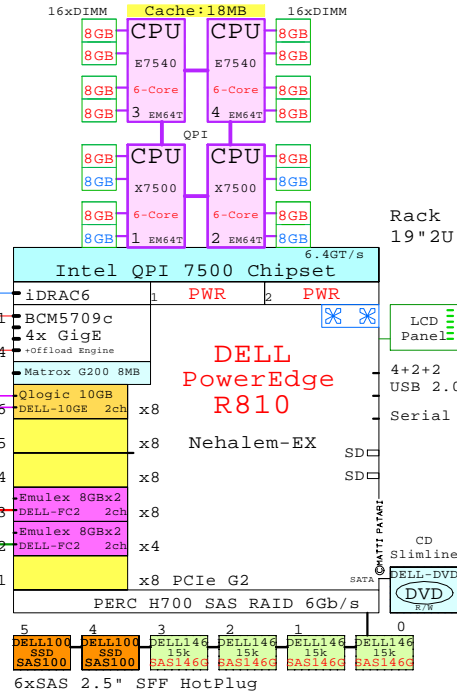

Parts list for the 4P Ten-Core 512GB DELL R810 system above

	Part Number	Qty	Description
1	DELL-R810-C	1	DELL R810 4P 10-C E7-4870 30MB 0GB 2U
1.1	DELL-100GB	2	Dell 100GB SATA SSD hot-plug disk 2.5"
1.2	DELL-10GE	1	DELL Qlogic 10Gb CNA 2-ch adapter
1.3	DELL-146GB	4	DELL 146GB SAS 15000r hot-plug disk 2.5"
1.4	DELL-32GB-2	16	DELL 32GB PE Memory 2x16GB
1.5	DELL-DVD	1	DELL CD-RW/DVD-ROM Option kit, slimline
1.6	DELL-E74870	2	DELL Xeon E7-4870 10-Core 2.4GHz 30MB Pr
1.7	DELL-FC2	2	DELL Emulex FC 8Gb 2-ch PCIe HBA

DELL PE R810 4P/2U E7-4870 2400MH
GOLDEN EGGS Visuals, Helsinki

Tip for detail printing:
- Zoom in area of interest
- Print, Print Current View

DELL PE R810 Intel Ten-Core E7-4800 4P/2U

DELL R810
Xeon 7500

Internal Options:

2x 10-Gigabit
4x Gigabit E
Remote Manager

Example Configuration
x86-64

Intel Xeon E7540 x86-64
2000MHz 4P 6-Core **DELL-R810-Bxx**

2x 8Gb Fibre Channel to
external storage

Parts list for the 4P 6-Core DELL R810 system above

	Part Number	Qty	Description
1	DELL-R810-B	1	DELL R810 4P 6-C E7540 18MB 32GB 2U
1.1	DELL-100GB	2	Dell 100GB SATA SSD hot-plug disk 2.5"
1.2	DELL-10GE	1	DELL Qlogic 10Gb CNA 2-ch adapter
1.3	DELL-146GB	4	DELL 146GB SAS 15000r hot-plug disk 2.5"
1.4	DELL-8GB-2	12	DELL 8GB PE Memory 2x4GB
1.5	DELL-DVD	1	DELL CD-RW/DVD-ROM Option kit, slimline
1.6	DELL-E7540	2	DELL Xeon E7540 6-Core 2.00GHz 18MB Proc
1.7	DELL-FC2	2	DELL Emulex FC 8Gb 2-ch PCIe HBA